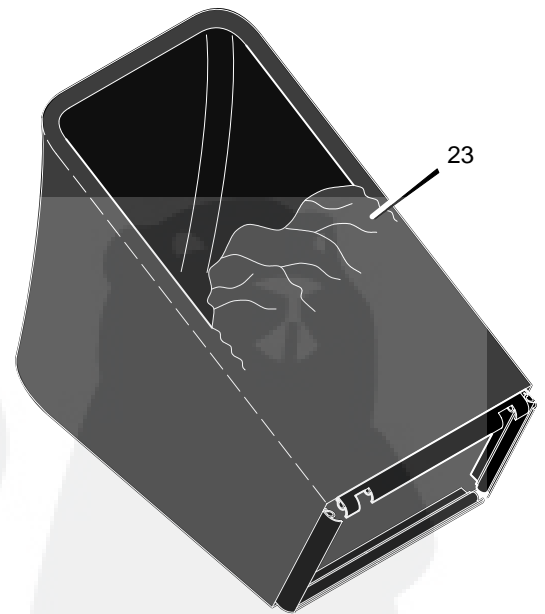

MODEL 20605x51B

REPAIR PARTS

1	Handle, Upper (Gray)	671918E701	8	Engine Stop Lever	671922E700	16	Guide, Rope	43956
2	Handle, Lower (Gray)	671917E701	9	Screw	3x144	21	Frame, Top	71592
3	Bolt	3x144	11	Fastener, Cable	71372	22	Frame Assembly	672068
4	Control, Drive	672067	12	Bolt	2x77	23	Bag, Cloth	672069
5	Locknut	15x116	13	Knob	71294			
6	Cable, Stop	672130	14	Screw	26x268			
7	Throttle Control	672144	15	Clamp	42294