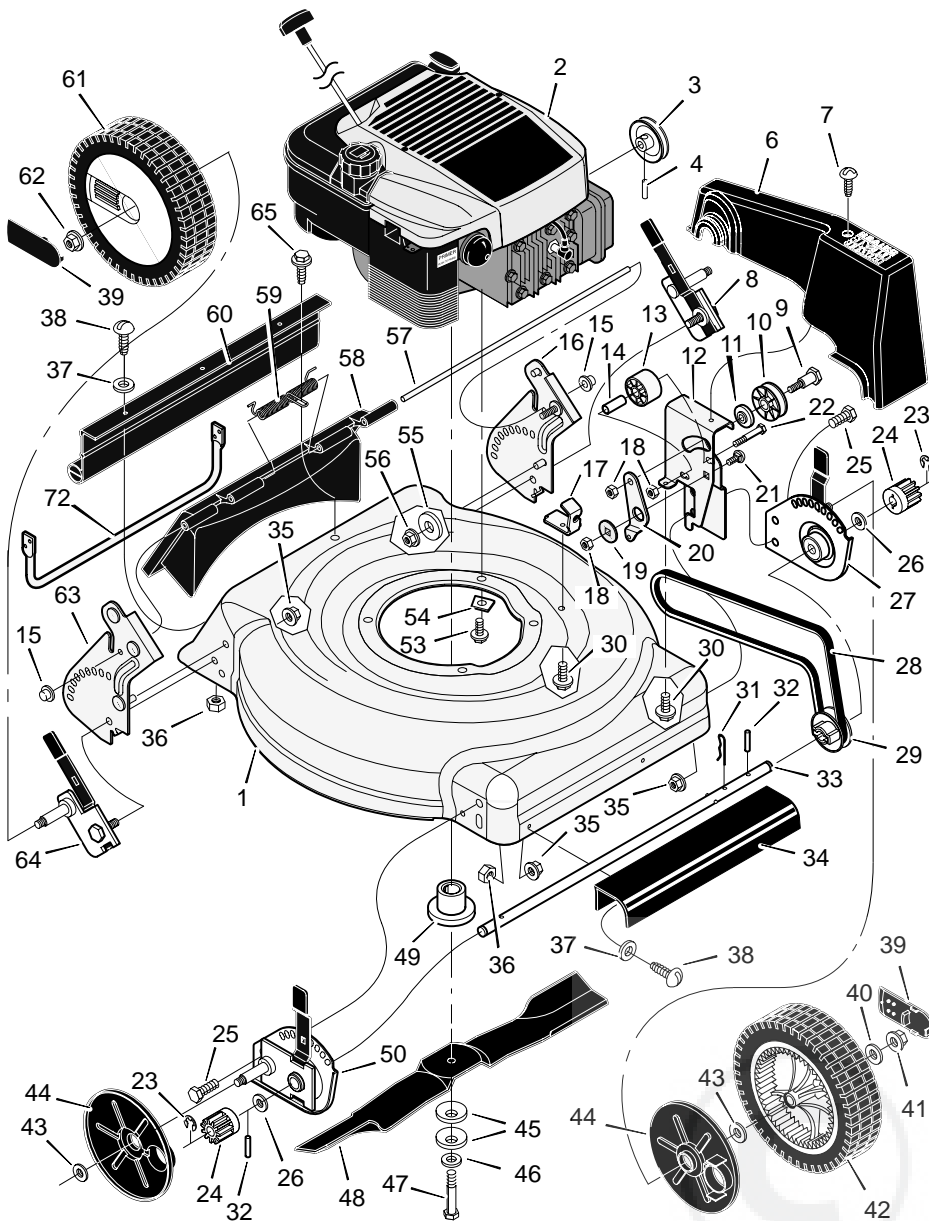

# REPAIR PARTS

25	Bolt	1x85
26	Washer	17x186
27	Adjuster, Left Front Height	671938
28	Belt	37x84
29	Pulley, Axle	71791
30	Screw	26x263
31	Pin, Hair	31x9
32	Pin, Spring	43629
33	Axle	671931
34	Cover, Axle	671948
35	Nut, Flange	15x68
36	Nut, Hex	15x102
37	Washer	17x38
38	Screw	4x21
39	Hub Cap - Optional	43615
40	Washer	17x169
41	Nut, Flange	15x84
42	Wheel, Drive	43617
43	Washer	17x120
44	Cover, Dust	71780
45	Washer, Belleville	17x137
46	Washer	17x124
47	Bolt	1x153
48	Blade	671921E701
49	Adapter, Blade	672503
50	Adjuster, Right Front Height	671939
53	Bolt, Engine	25x6
54	Support, Engine	671989
55	Washer	17x146
56	Nut, Flange	15x88
57	Rod, Pivot	215x17 Z
58	Door, Rear	671915
59	Spring	166x44
60	Deflector, Rear	671970
61	Wheel, Rear	43618
62	Nut, Flange	15x84
63	Bracket, Right Handle	671944
64	Adjuster, Right Height	671974
65	Screw	26x245
72	Guard, Rear	776036
--	Instruction Book	F-98423

1	Housing	776003
2	Engine	----
3	Pulley, Engine	71434
4	Pin, Spring	32x64
6	Cover, Belt	671928
7	Screw	26x279
8	Adjuster, Left Height	671975
9	Bolt, Shoulder	9x50
10	Pulley	71779
11	Spacer	71788
12	Bracket, Idler Support	671935 Z

13	Pulley, Idler	71778
14	Bearing	71793
15	Push On Cap	28x49
16	Bracket, Left Handle	671943
17	Bracket, Cable	671934
18	Nut, Hex	15x43
19	Spacer	71789
20	Arm, Idler	671936
21	Bolt, Carriage	2x53
22	Bolt, Shoulder	1x81
23	E-Ring	11x16
24	Gear, Pinion	71792

# REPAIR PARTS

1	Handle, Upper (Gray)	671918E701	8	Engine Stop Lever	671922E700	16	Guide, Rope	43956
2	Handle, Lower (Gray)	671917E701	9	Screw	3x144	21	Frame, Top	71592
3	Bolt	3x144	11	Fastener, Cable	71372	22	Frame Assembly	672068
4	Control, Drive	672067	12	Bolt	2x77	23	Bag, Cloth	672069
5	Locknut	15x116	13	Knob	71294			
6	Cable, Stop	672130	14	Screw	26x268			
7	Throttle Control	672144	15	Clamp	42294			