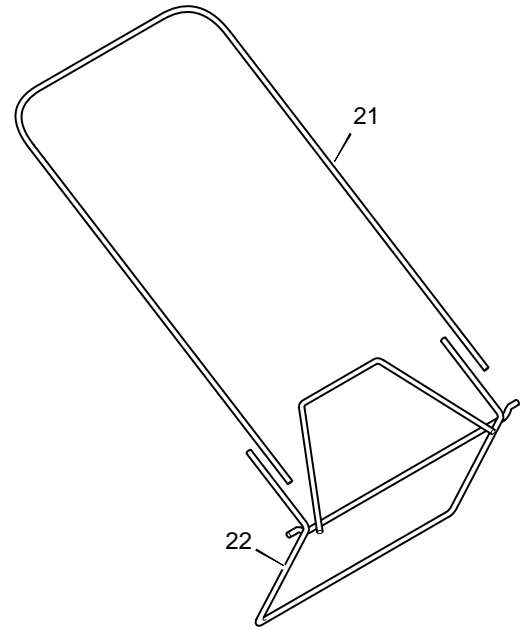

# MODEL 20605x51B

# REPAIR PARTS

25	Bolt	1x85
26	Washer	17x186
27	Adjuster, Left Front Height	671938
28	Belt	37x84
29	Pulley, Axle	71791
30	Screw	26x263
31	Pin, Hair	31x9
32	Pin, Spring	43629
33	Axle	671931
34	Cover, Axle	671948
35	Nut, Flange	15x68
36	Nut, Hex	15x102
37	Washer	17x38
38	Screw	4x21
39	Hub Cap - Optional	43615
40	Washer	17x169
41	Nut, Flange	15x84
42	Wheel, Drive	43617
43	Washer	17x120
44	Cover, Dust	71780
45	Washer, Belleville	17x137
46	Washer	17x124
47	Bolt	1x153
48	Blade	671921E701
49	Adapter, Blade	672503
50	Adjuster, Right Front Height	671939
53	Bolt, Engine	25x6
54	Support, Engine	671989
55	Washer	17x146
56	Nut, Flange	15x88
57	Rod, Pivot	215x17 Z
58	Door, Rear	671915
59	Spring	166x44
60	Deflector, Rear	671970
61	Wheel, Rear	43618
62	Nut, Flange	15x84
63	Bracket, Right Handle	671944
64	Adjuster, Right Height	671974
65	Screw	26x245
72	Guard, Rear	776036
--	Instruction Book	F-98423

1	Housing	776003
2	Engine	----
3	Pulley, Engine	71434
4	Pin, Spring	32x64
6	Cover, Belt	671928
7	Screw	26x279
8	Adjuster, Left Height	671975
9	Bolt, Shoulder	9x50
10	Pulley	71779
11	Spacer	71788
12	Bracket, Idler Support	671935 Z

# REPAIR PARTS

1	Handle, Upper (Gray)	671918E701	8	Engine Stop Lever	671922E700	16	Guide, Rope	43956
2	Handle, Lower (Gray)	671917E701	9	Screw	3x144	21	Frame, Top	71592
3	Bolt	3x144	11	Fastener, Cable	71372	22	Frame Assembly	672068
4	Control, Drive	672067	12	Bolt	2x77	23	Bag, Cloth	672069
5	Locknut	15x116	13	Knob	71294			
6	Cable, Stop	672130	14	Screw	26x268			
7	Throttle Control	672144	15	Clamp	42294			