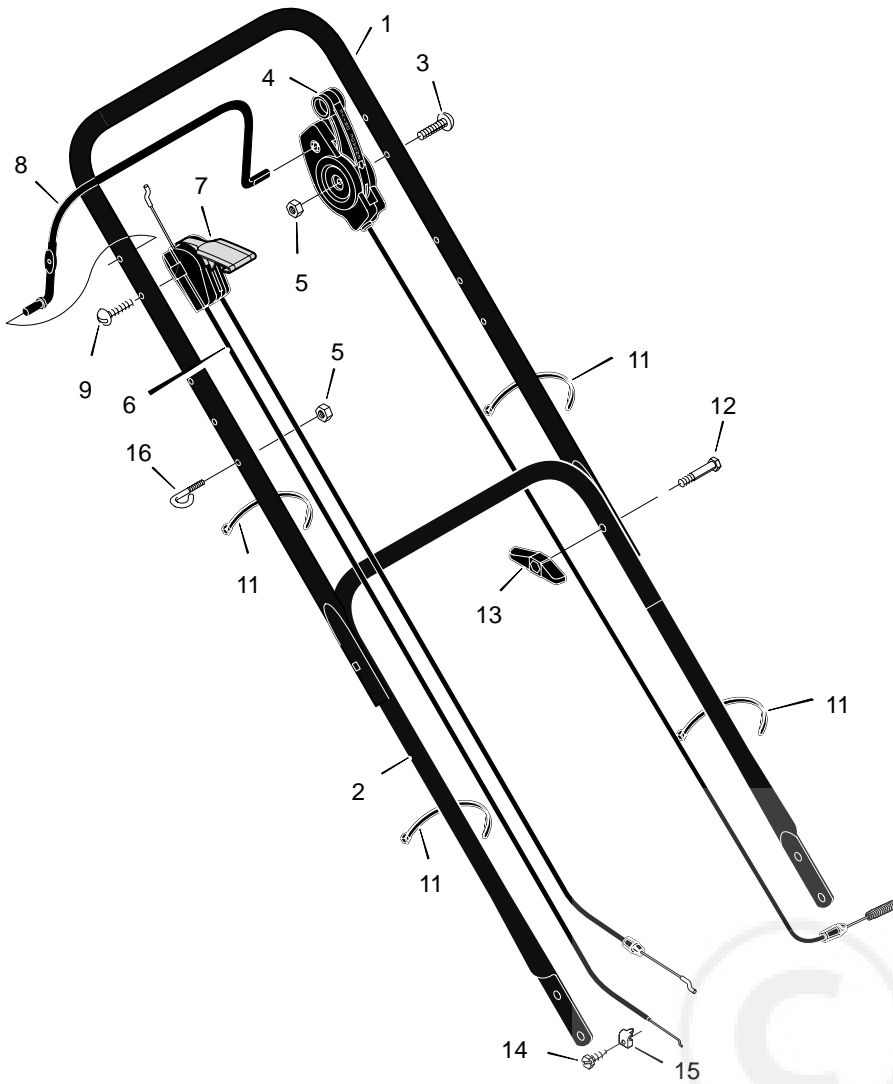

# MODEL 20605x51B

# REPAIR PARTS

25	Bolt	1x85
26	Washer	17x186
27	Adjuster, Left Front Height	671938
28	Belt	37x84
29	Pulley, Axle	71791
30	Screw	26x263
31	Pin, Hair	31x9
32	Pin, Spring	43629
33	Axle	671931
34	Cover, Axle	671948
35	Nut, Flange	15x68
36	Nut, Hex	15x102
37	Washer	17x38
38	Screw	4x21
39	Hub Cap - Optional	43615
40	Washer	17x169
41	Nut, Flange	15x84
42	Wheel, Drive	43617
43	Washer	17x120
44	Cover, Dust	71780
45	Washer, Belleville	17x137
46	Washer	17x124
47	Bolt	1x153
48	Blade	671921E701
49	Adapter, Blade	672503
50	Adjuster, Right Front Height	671939
53	Bolt, Engine	25x6
54	Support, Engine	671989
55	Washer	17x146
56	Nut, Flange	15x88
57	Rod, Pivot	215x17 Z
58	Door, Rear	671915
59	Spring	166x44
60	Deflector, Rear	671970
61	Wheel, Rear	43618
62	Nut, Flange	15x84
63	Bracket, Right Handle	671944
64	Adjuster, Right Height	671974
65	Screw	26x245
72	Guard, Rear	776036
--	Instruction Book	F-98423

1	Housing	776003
2	Engine	----
3	Pulley, Engine	71434
4	Pin, Spring	32x64
6	Cover, Belt	671928
7	Screw	26x279
8	Adjuster, Left Height	671975
9	Bolt, Shoulder	9x50
10	Pulley	71779
11	Spacer	71788
12	Bracket, Idler Support	671935 Z

# REPAIR PARTS

1	Handle, Upper (Gray)	671918E701	8	Engine Stop Lever	671922E700	16	Guide, Rope	43956
2	Handle, Lower (Gray)	671917E701	9	Screw	3x144	21	Frame, Top	71592
3	Bolt	3x144	11	Fastener, Cable	71372	22	Frame Assembly	672068
4	Control, Drive	672067	12	Bolt	2x77	23	Bag, Cloth	672069
5	Locknut	15x116	13	Knob	71294			
6	Cable, Stop	672130	14	Screw	26x268			
7	Throttle Control	672144	15	Clamp	42294			