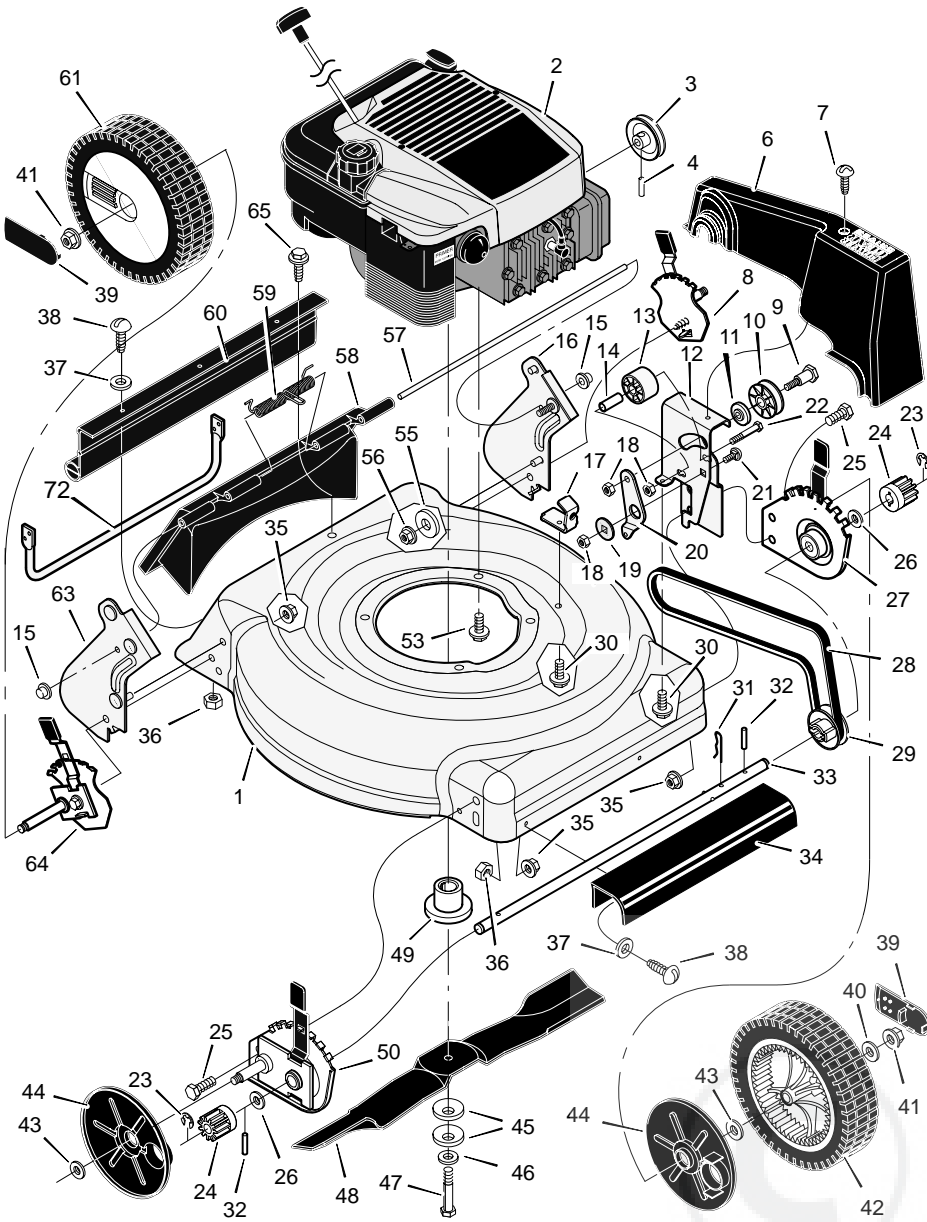

# 20606x50C

28	Belt	37x84
29	Pulley, Axle	71791
30	Screw	26x263
31	Pin, Hair	31x9
32	Pin, Spring	43629
33	Axle	671931
34	Cover, Axle	672108
35	Nut, Flange	15x68
36	Nut, Hex	15x102
37	Washer	17x38
38	Screw	4x21
39	Hub Cap - Optional	672122
40	Washer	17x169
41	Nut, Flange	15x84
42	Wheel, Drive	71133
43	Washer	17x120
44	Cover, Dust	71780
45	Washer, Belleville	17x137
46	Washer	17x124
47	Bolt	1x153
48	Blade	671921E701
49	Adapter, Blade	672503
50	Adjuster, Right Front Height	672602
53	Bolt, Engine	25x6
55	Washer	17x146
56	Nut, Flange	15x88
57	Rod, Pivot	215x17 Z
58	Door, Rear	672613
59	Spring	166x44
60	Deflector, Rear	671970
61	Wheel, Rear	71132
63	Bracket, Right Handle	672590
64	Adjuster, Right Height	672604
65	Screw	26x245
72	Guard, Rear	671990
--	Instruction Book	F-98559

1	Housing	776048
2	Engine	----
3	Pulley, Engine	71434
4	Pin, Spring	32x64
6	Cover, Belt	672109
7	Screw	26x279
8	Adjuster, Left Height	672605
9	Bolt, Shoulder	9x50
10	Pulley	71779
11	Spacer	71788
12	Bracket, Idler Support	671935 Z
13	Pulley, Idler	71778
14	Bearing	71793

15	Push On Cap	28x49
16	Bracket, Left Handle	672591
17	Bracket, Cable	671934
18	Nut, Hex	15x43
19	Spacer	71789
20	Arm, Idler	671936 Z
21	Bolt, Carriage	2x53
22	Bolt, Shoulder	1x81
23	E-Ring	11x16
24	Gear, Pinion	71792
25	Bolt	1x85
26	Washer	17x186
27	Adjuster, Left Front Height	672603

# 20606x50C

1	Handle, Upper	671918E701	8	Engine Stop Lever	671922E700	16	Guide, Rope	43956
2	Handle, Lower	671917E701	9	Screw	3x144	21	Frame, Top	71592
3	Bolt	26x256	11	Fastener, Cable	71372	22	Frame Assembly	672614
4	Control, Drive	672067	12	Bolt	2x77	23	Bag, Cloth	672110
5	Locknut	15x116	13	Knob	71294			
6	Cable, Stop	672130	14	Screw	26x268			
7	Throttle Control	672144	15	Clamp	42294			