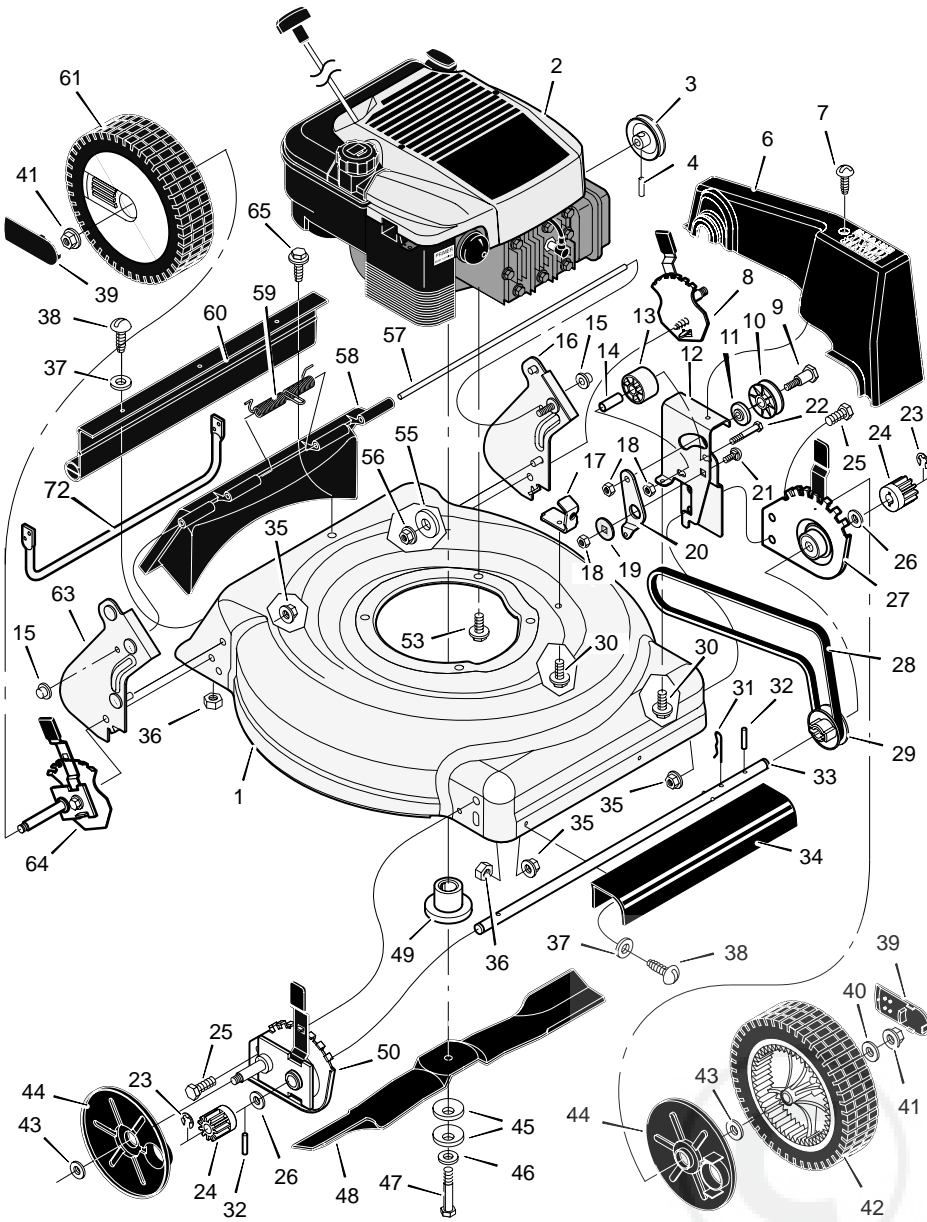

20606x50E

28	Belt	37x84
29	Pulley, Axle	71791
30	Screw	26x263
31	Pin, Hair	31x9
32	Pin, Spring	43629
33	Axle	671931
34	Cover, Axle	672108
35	Nut, Flange	15x68
36	Nut, Hex	15x102
37	Washer	17x38
38	Screw	4x21
39	Hub Cap - Optional	672122
40	Washer	17x169
41	Nut, Flange	15x84
42	Wheel, Drive	71133
43	Washer	17x120
44	Cover, Dust	71780
45	Washer, Belleville	17x137
46	Washer	17x124
47	Bolt	1x142
48	Blade	671921E701
49	Adapter, Blade	71056
50	Adjuster, Right Front Height	672602
53	Bolt, Engine	25x6
55	Washer	17x146
56	Nut, Flange	15x88
57	Rod, Pivot	215x17 Z
58	Door, Rear	672613
59	Spring	166x44
60	Deflector, Rear	671970
61	Wheel, Rear	71132
63	Bracket, Right Handle	672590
64	Adjuster, Right Height	672604
65	Screw	26x245
72	Guard, Rear	671990
--	Instruction Book	F-98581

1	Housing	776048
2	Engine	----
3	Pulley, Engine	71434
4	Pin, Spring	32x64
6	Cover, Belt	672109
7	Screw	26x279
8	Adjuster, Left Height	672605
9	Bolt, Shoulder	9x50
10	Pulley	71779
11	Spacer	71788
12	Bracket, Idler Support	671935 Z
13	Pulley, Idler	71778
14	Bearing	71793

15	Push On Cap	28x49
16	Bracket, Left Handle	672591
17	Bracket, Cable	671934
18	Nut, Hex	15x43
19	Spacer	71789
20	Arm, Idler	671936 Z
21	Bolt, Carriage	2x53
22	Bolt, Shoulder	1x81
23	E-Ring	11x16
24	Gear, Pinion	71792
25	Bolt	1x85
26	Washer	17x186
27	Adjuster, Left Front Height	672603

20606x50E

1	Handle, Upper	672665E701	8	Engine Stop Lever	672570E700	16	Guide, Rope	43956
2	Handle, Lower	671917E701	9	Screw	3x144	21	Frame, Top	71592
3	Bolt	26x256	11	Fastener, Cable	71372	22	Frame Assembly	672614
4	Control, Drive	672580	12	Bolt	2x77	23	Bag, Cloth	672110
5	Locknut	15x116	13	Knob	71294	31	Bracket, Stop Lever	43628 BC
6	Cable, Stop	672664	14	Screw	26x268			
7	Throttle Control	672144	15	Clamp	42294			