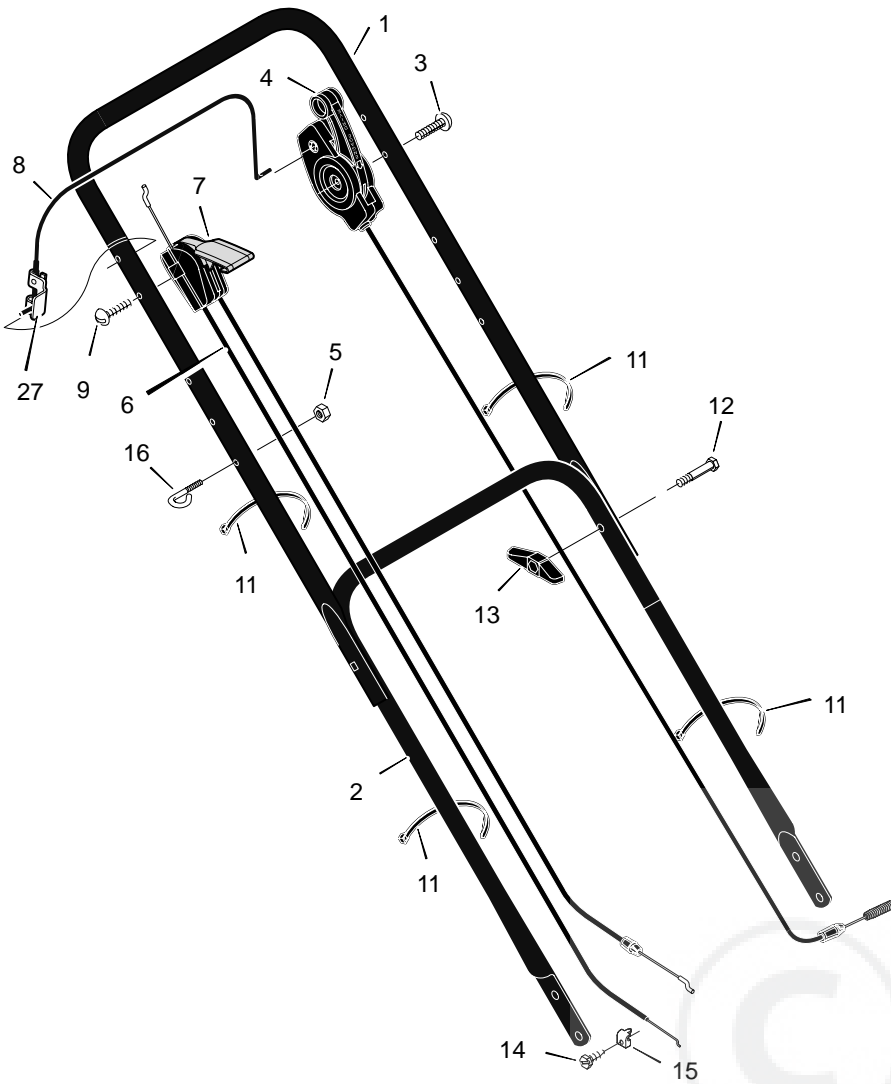

# MODEL 20606x50F

# REPAIR PARTS

28	Belt	37x99
29	Pulley, Axle	71791
30	Screw	26x263
31	Pin, Hair	31x9
32	Pin, Spring	43629
33	Axle	671931
34	Cover, Axle (Gray)	672108
35	Nut, Flange	15x68
36	Nut, Hex	15x102
37	Washer	17x38
38	Screw	4x21
39	Cap, Hub	672122
40	Washer	17x169
41	Nut, Flange	15x84
42	Wheel, Drive	43617
43	Washer	17x120
44	Cover, Dust	71780
45	Washer, Belleville	17x137
46	Washer	17x124
47	Bolt	1x153
48	Blade	672763E701
49	Adapter, Blade	672503
50	Adjuster, Right Frt. Height	672602
53	Bolt, Engine	25x6
55	Washer	17x146
56	Nut, Flange	15x88
57	Rod, Pivot	215x17 Z
58	Door, Rear (Gray)	672612
59	Spring	166x44
60	Deflector, Rear	671970
61	Wheel, Rear	43618
63	Bracket, Right Handle	672590E700
64	Adjuster, Right Height	672604
65	Screw	26x245
72	Guard, Rear	671990
--	Instruction Book	F-99437

1	Housing		15	Nut, Push	28x49
2	Engine *	*	16	Bracket, Left Handle	672591E700
3	Pulley, Engine	71434	17	Bracket, Cable	671934
4	Pin, Spring	32x64	18	Nut, Hex	15x43
6	Cover, Belt (Gray)	672000	19	Spacer	71789
7	Screw	26x279	20	Arm, Idler	671936
8	Adjuster, Left Height	672605	21	Bolt, Carriage	2x53
9	Bolt, Shoulder	9x50	22	Bolt, Shoulder	1x81
10	Pulley	71779	23	E-Ring	11x16
11	Spacer	71788	24	Gear, Pinion	71792
12	Bracket, Idler Support	672772 Z	25	Bolt	1x85
13	Pulley, Idler	71778	26	Washer	17x186
14	Bearing	71793	27	Adjuster, Left Frt. Height	672603

# REPAIR PARTS

1	Handle, Upper (Gray)	672665E724	8	Engine Stop Lever	672570E701	16	Guide, Rope	43956
2	Handle, Lower (Black)	671917E724	9	Screw	25x14	27	Bracket, Stop Lever	43628 BC
3	Bolt	26x286	11	Fastener, Cable	71372	28	Frame, Top	71592
4	Control, Drive	672580	12	Bolt	2x77	29	Frame Assembly	672614
5	Locknut	15x116	13	Knob	71294	30	Bag, Cloth	672110
6	Cable, Stop	672664	14	Screw	26x268			
7	Throttle Control	672144	15	Clamp	42294			