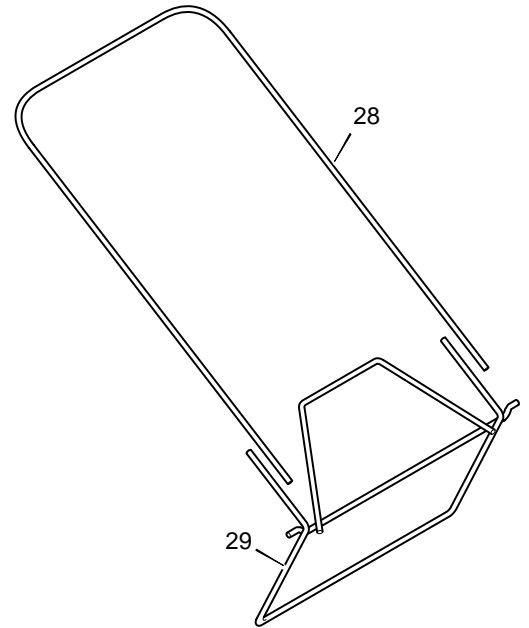

# MODEL 20606x50F

# REPAIR PARTS

28	Belt	37x99
29	Pulley, Axle	71791
30	Screw	26x263
31	Pin, Hair	31x9
32	Pin, Spring	43629
33	Axle	671931
34	Cover, Axle (Gray)	672108
35	Nut, Flange	15x68
36	Nut, Hex	15x102
37	Washer	17x38
38	Screw	4x21
39	Cap, Hub	672122
40	Washer	17x169
41	Nut, Flange	15x84
42	Wheel, Drive	43617
43	Washer	17x120
44	Cover, Dust	71780
45	Washer, Belleville	17x137
46	Washer	17x124
47	Bolt	1x153
48	Blade	672763E701
49	Adapter, Blade	672503
50	Adjuster, Right Frt. Height	672602
53	Bolt, Engine	25x6
55	Washer	17x146
56	Nut, Flange	15x88
57	Rod, Pivot	215x17 Z
58	Door, Rear (Gray)	672612
59	Spring	166x44
60	Deflector, Rear	671970
61	Wheel, Rear	43618
63	Bracket, Right Handle	672590E700
64	Adjuster, Right Height	672604
65	Screw	26x245
72	Guard, Rear	671990
--	Instruction Book	F-99437

1	Housing		15	Nut, Push	28x49
2	Engine *	*	16	Bracket, Left Handle	672591E700
3	Pulley, Engine	71434	17	Bracket, Cable	671934
4	Pin, Spring	32x64	18	Nut, Hex	15x43
6	Cover, Belt (Gray)	672000	19	Spacer	71789
7	Screw	26x279	20	Arm, Idler	671936
8	Adjuster, Left Height	672605	21	Bolt, Carriage	2x53
9	Bolt, Shoulder	9x50	22	Bolt, Shoulder	1x81
10	Pulley	71779	23	E-Ring	11x16
11	Spacer	71788	24	Gear, Pinion	71792
12	Bracket, Idler Support	672772 Z	25	Bolt	1x85
13	Pulley, Idler	71778	26	Washer	17x186
14	Bearing	71793	27	Adjuster, Left Frt. Height	672603

# REPAIR PARTS

1	Handle, Upper (Gray)	672665E724	8	Engine Stop Lever	672570E701	16	Guide, Rope	43956
2	Handle, Lower (Black)	671917E724	9	Screw	25x14	27	Bracket, Stop Lever	43628 BC
3	Bolt	26x286	11	Fastener, Cable	71372	28	Frame, Top	71592
4	Control, Drive	672580	12	Bolt	2x77	29	Frame Assembly	672614
5	Locknut	15x116	13	Knob	71294	30	Bag, Cloth	672110
6	Cable, Stop	672664	14	Screw	26x268			
7	Throttle Control	672144	15	Clamp	42294			