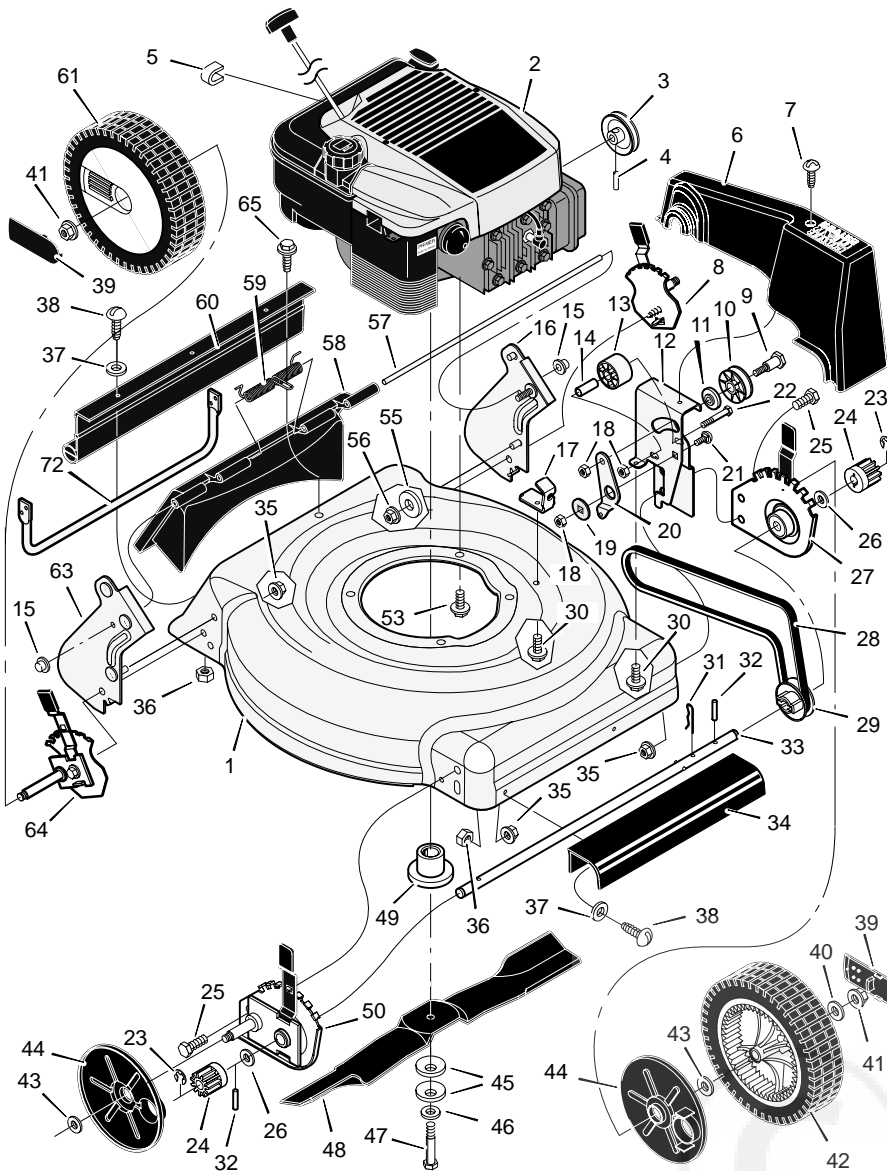

# MODEL 20606x50F

# REPAIR PARTS

28	Belt	37x99
29	Pulley, Axle	71791
30	Screw	26x263
31	Pin, Hair	31x9
32	Pin, Spring	43629
33	Axle	671931
34	Cover, Axle (Gray)	672108
35	Nut, Flange	15x68
36	Nut, Hex	15x102
37	Washer	17x38
38	Screw	4x21
39	Cap, Hub	672122
40	Washer	17x169
41	Nut, Flange	15x84
42	Wheel, Drive	43617
43	Washer	17x120
44	Cover, Dust	71780
45	Washer, Belleville	17x137
46	Washer	17x124
47	Bolt	1x153
48	Blade	672763E701
49	Adapter, Blade	672503
50	Adjuster, Right Frt. Height	672602
53	Bolt, Engine	25x6
55	Washer	17x146
56	Nut, Flange	15x88
57	Rod, Pivot	215x17 Z
58	Door, Rear (Gray)	672612
59	Spring	166x44
60	Deflector, Rear	671970
61	Wheel, Rear	43618
63	Bracket, Right Handle	672590E700
64	Adjuster, Right Height	672604
65	Screw	26x245
72	Guard, Rear	671990
--	Instruction Book	F-99437

1	Housing		15	Nut, Push	28x49
2	Engine *	*	16	Bracket, Left Handle	672591E700
3	Pulley, Engine	71434	17	Bracket, Cable	671934
4	Pin, Spring	32x64	18	Nut, Hex	15x43
6	Cover, Belt (Gray)	672000	19	Spacer	71789
7	Screw	26x279	20	Arm, Idler	671936
8	Adjuster, Left Height	672605	21	Bolt, Carriage	2x53
9	Bolt, Shoulder	9x50	22	Bolt, Shoulder	1x81
10	Pulley	71779	23	E-Ring	11x16
11	Spacer	71788	24	Gear, Pinion	71792
12	Bracket, Idler Support	672772 Z	25	Bolt	1x85
13	Pulley, Idler	71778	26	Washer	17x186
14	Bearing	71793	27	Adjuster, Left Frt. Height	672603

# REPAIR PARTS

1	Handle, Upper (Gray)	672665E724	8	Engine Stop Lever	672570E701	16	Guide, Rope	43956
2	Handle, Lower (Black)	671917E724	9	Screw	25x14	27	Bracket, Stop Lever	43628 BC
3	Bolt	26x286	11	Fastener, Cable	71372	28	Frame, Top	71592
4	Control, Drive	672580	12	Bolt	2x77	29	Frame Assembly	672614
5	Locknut	15x116	13	Knob	71294	30	Bag, Cloth	672110
6	Cable, Stop	672664	14	Screw	26x268			
7	Throttle Control	672144	15	Clamp	42294			