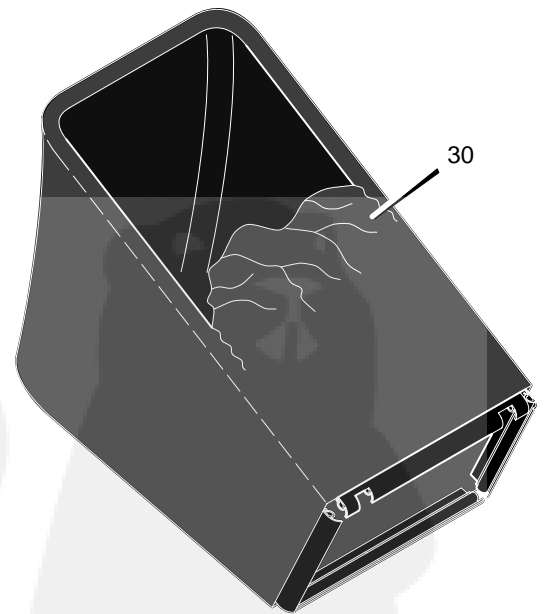

MODEL 20606x50F

REPAIR PARTS

1	Handle, Upper (Gray)	672665E724	8	Engine Stop Lever	672570E701	16	Guide, Rope	43956
2	Handle, Lower (Black)	671917E724	9	Screw	25x14	27	Bracket, Stop Lever	43628 BC
3	Bolt	26x286	11	Fastener, Cable	71372	28	Frame, Top	71592
4	Control, Drive	672580	12	Bolt	2x77	29	Frame Assembly	672614
5	Locknut	15x116	13	Knob	71294	30	Bag, Cloth	672110
6	Cable, Stop	672664	14	Screw	26x268			
7	Throttle Control	672144	15	Clamp	42294