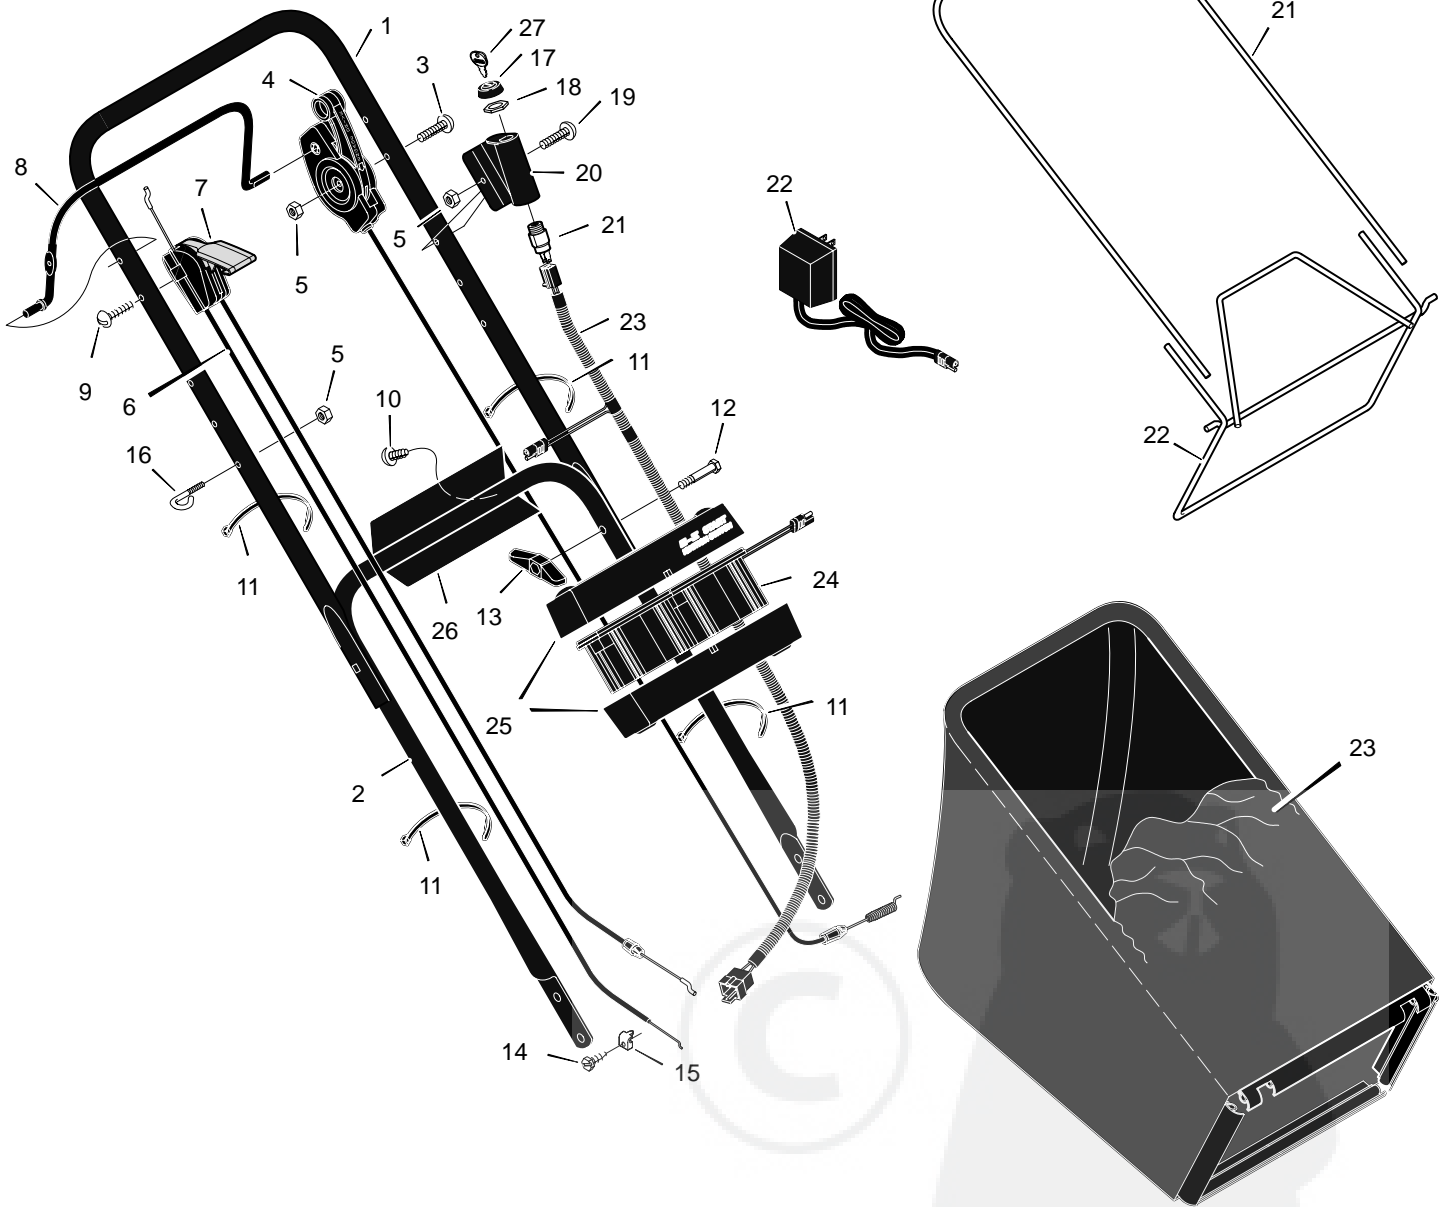

MODEL 20705x50A

REPAIR PARTS

25	Bolt	1x85
26	Washer	17x186
27	Adjuster, Left Front Height	671938
28	Belt	37x91
29	Pulley, Axle	71791
30	Screw	26x263
31	Pin, Hair	31x9
32	Pin, Spring	43629
33	Axle	671931
34	Cover, Axle	671948
35	Nut, Flange	15x68
36	Nut, Hex	15x102
37	Washer	17x38
38	Screw	4x21
39	Hub Cap - Optional	43615
40	Washer	17x169
41	Nut, Flange	15x84
42	Wheel, Drive	43617
43	Washer	17x120
44	Cover, Dust	71780
45	Washer, Belleville	17x137
46	Washer	17x124
47	Bolt	17x142
48	Blade	671921E701
49	Adapter, Blade	71056
50	Adjuster, Right Front Height	671939
53	Bolt, Engine	25x6
54	Support, Engine	671989
55	Washer	17x146
56	Nut, Flange	15x79
57	Rod, Pivot	215x17 Z
58	Door, Rear	671915
59	Spring	166x44
60	Guard, Rear	671970
--	Extension, Rear	671990
61	Wheel, Rear	43618
62	Nut, Flange	15x81
63	Bracket, Right Handle	671944
64	Adjuster, Right Height	671974
65	Screw	26x259
--	Instruction Book	F-97416

1	Housing	776003
2	Engine	----
3	Pulley, Engine	71434
4	Pin, Spring	32x64
5	Stop, Rope (Recoil-Start)	42189
6	Cover, Belt	671928
7	Screw	26x279
8	Adjuster, Left Height	671975
9	Bolt, Shoulder	9x50
10	Pulley	71779
11	Spacer	71788
12	Bracket, Idler Support	671935 Z

MODEL 20705x50A

REPAIR PARTS

1	Handle, Upper (Gray)	671918E724	13	Knob	71294	24	Battery	776014
2	Handle, Lower (Gray)	671940E724	14	Screw	26x268	25	Case, Battery	776013
3	Bolt	3x144	15	Clamp	42294	26	Bracket, Battery	671959
4	Control, Drive	672067	16	Guide, Rope	43956	27	Key, Ignition	20729
5	Locknut	15x116	17	Cap	91488	28	Frame, Top	71592
6	Cable, Stop	672130	18	Nut	91489	29	Frame Assembly	672068
7	Throttle Control	672144	19	Bolt	3x136	30	Bag, Cloth	672010
8	Engine Stop Lever	671922E245	20	Cover, Ignition	671916			
9	Screw	3x144	21	Switch Ignition & Key	776011			
11	Fastener, Cable	71372	22	Charger, Battery	671991			
12	Bolt	2x77	23	Harness, Wiring	776012			