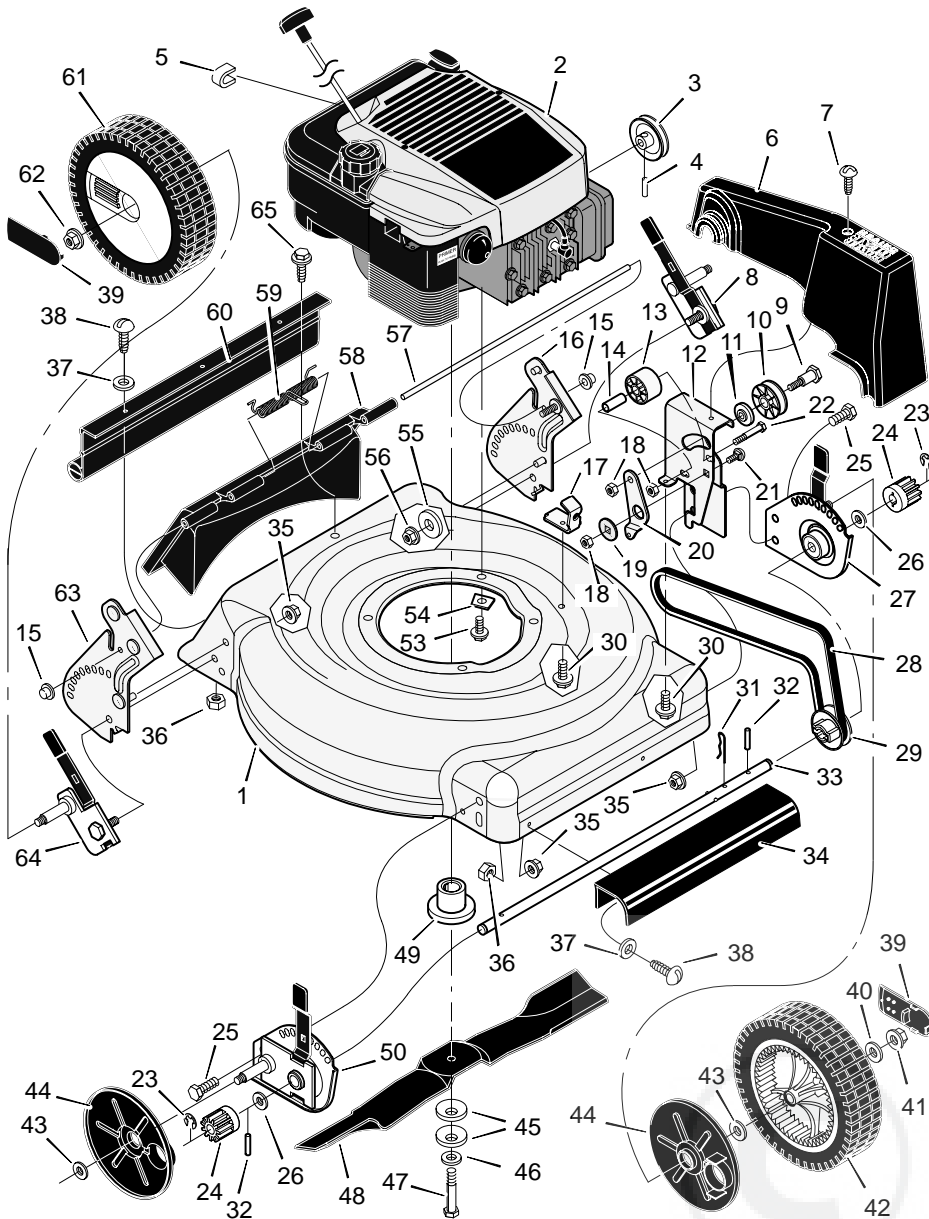

MODEL 20705x50A

REPAIR PARTS

25	Bolt	1x85
26	Washer	17x186
27	Adjuster, Left Front Height	671938
28	Belt	37x91
29	Pulley, Axle	71791
30	Screw	26x263
31	Pin, Hair	31x9
32	Pin, Spring	43629
33	Axle	671931
34	Cover, Axle	671948
35	Nut, Flange	15x68
36	Nut, Hex	15x102
37	Washer	17x38
38	Screw	4x21
39	Hub Cap - Optional	43615
40	Washer	17x169
41	Nut, Flange	15x84
42	Wheel, Drive	43617
43	Washer	17x120
44	Cover, Dust	71780
45	Washer, Belleville	17x137
46	Washer	17x124
47	Bolt	17x142
48	Blade	671921E701
49	Adapter, Blade	71056
50	Adjuster, Right Front Height	671939
53	Bolt, Engine	25x6
54	Support, Engine	671989
55	Washer	17x146
56	Nut, Flange	15x79
57	Rod, Pivot	215x17 Z
58	Door, Rear	671915
59	Spring	166x44
60	Guard, Rear	671970
--	Extension, Rear	671990
61	Wheel, Rear	43618
62	Nut, Flange	15x81
63	Bracket, Right Handle	671944
64	Adjuster, Right Height	671974
65	Screw	26x259
--	Instruction Book	F-97416

1	Housing	776003
2	Engine	----
3	Pulley, Engine	71434
4	Pin, Spring	32x64
5	Stop, Rope (Recoil-Start)	42189
6	Cover, Belt	671928
7	Screw	26x279
8	Adjuster, Left Height	671975
9	Bolt, Shoulder	9x50
10	Pulley	71779
11	Spacer	71788
12	Bracket, Idler Support	671935 Z

MODEL 20705x50A

REPAIR PARTS

1	Handle, Upper (Gray)	671918E724	13	Knob	71294	24	Battery	776014
2	Handle, Lower (Gray)	671940E724	14	Screw	26x268	25	Case, Battery	776013
3	Bolt	3x144	15	Clamp	42294	26	Bracket, Battery	671959
4	Control, Drive	672067	16	Guide, Rope	43956	27	Key, Ignition	20729
5	Locknut	15x116	17	Cap	91488	28	Frame, Top	71592
6	Cable, Stop	672130	18	Nut	91489	29	Frame Assembly	672068
7	Throttle Control	672144	19	Bolt	3x136	30	Bag, Cloth	672010
8	Engine Stop Lever	671922E245	20	Cover, Ignition	671916			
9	Screw	3x144	21	Switch Ignition & Key	776011			
11	Fastener, Cable	71372	22	Charger, Battery	671991			
12	Bolt	2x77	23	Harness, Wiring	776012			