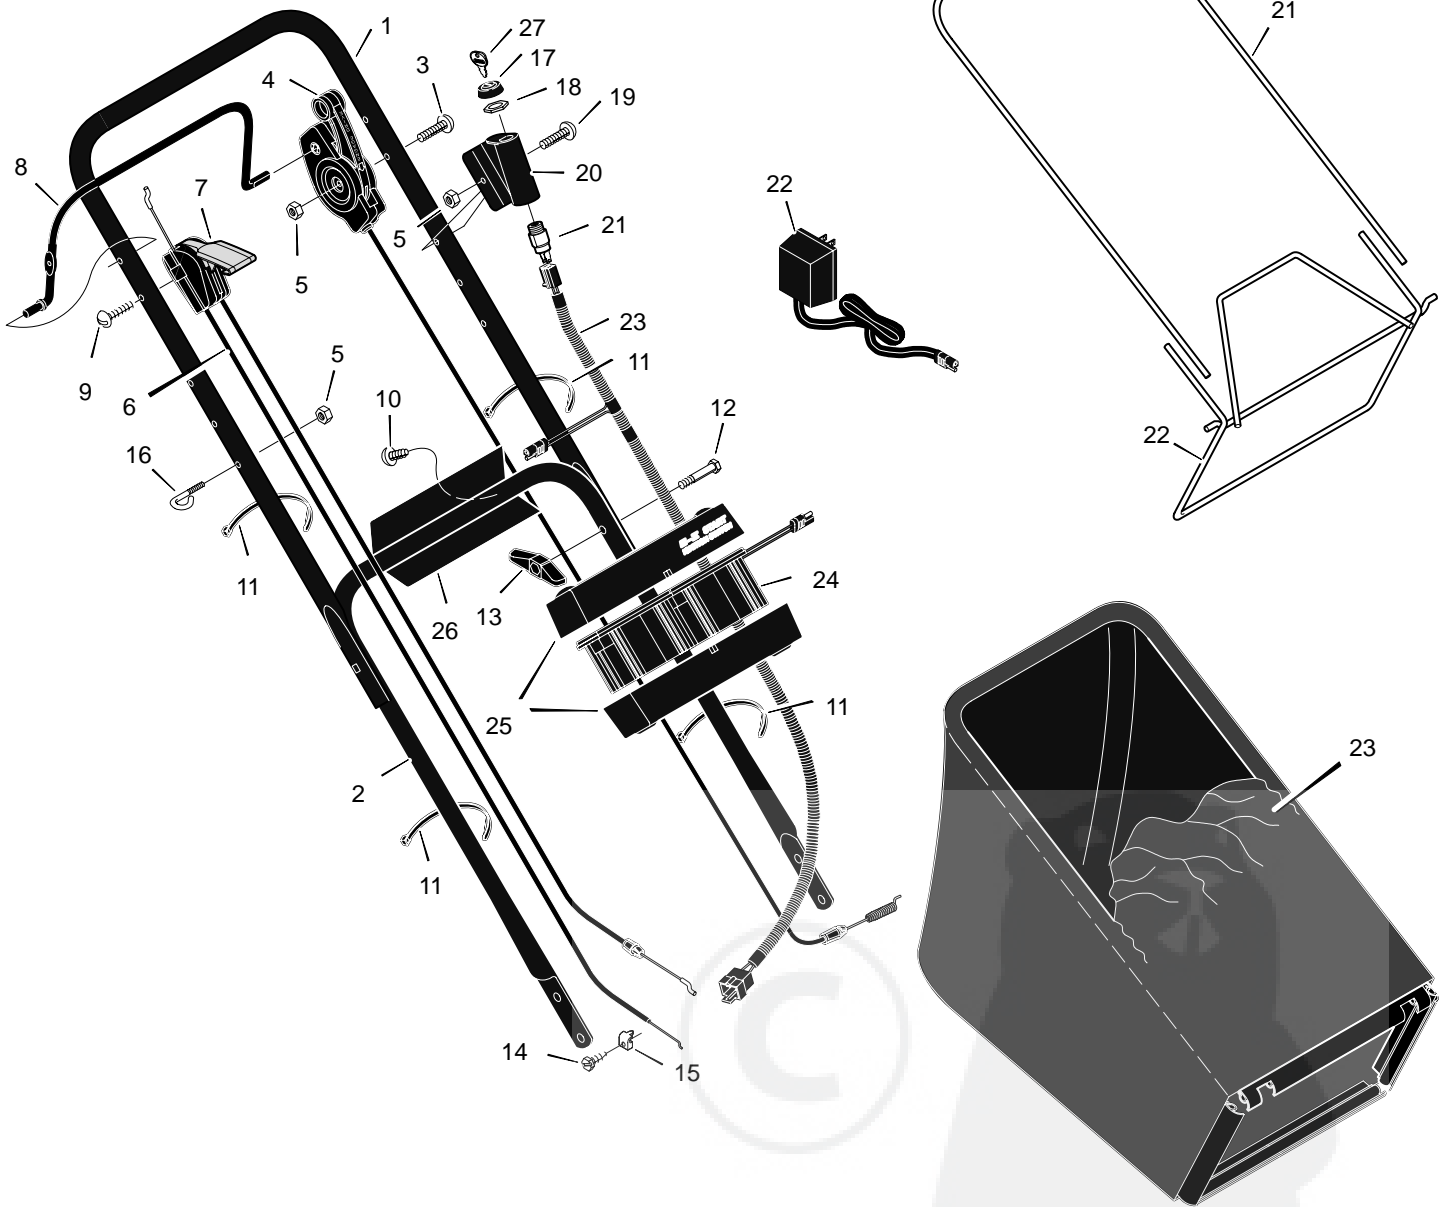

MODEL 20705x51A

REPAIR PARTS

25	Bolt	1x85
26	Washer	17x186
27	Adjuster, Left Front Height	671938
28	Belt	37x91
29	Pulley, Axle	71791
30	Screw	26x263
31	Pin, Hair	31x9
32	Pin, Spring	43629
33	Axle	671931
34	Cover, Axle	671948
35	Nut, Flange	15x68
36	Nut, Hex	15x102
37	Washer	17x38
38	Screw	4x21
39	Hub Cap - Optional	43615
40	Washer	17x169
41	Nut, Flange	15x84
42	Wheel, Drive	43617
43	Washer	17x120
44	Cover, Dust	71780
45	Washer, Belleville	17x137
46	Washer	17x124
47	Bolt	17x142
48	Blade	671921E701
49	Adapter, Blade	71056
50	Adjuster, Right Front Height	671939
53	Bolt, Engine	25x6
54	Support, Engine	671989
55	Washer	17x146
56	Nut, Flange	15x79
57	Rod, Pivot	215x17 Z
58	Door, Rear	671915
59	Spring	166x44
60	Guard, Rear	671970
--	Extension, Rear	671990
61	Wheel, Rear	43618
62	Nut, Flange	15x81
63	Bracket, Right Handle	671944
64	Adjuster, Right Height	671974
65	Screw	26x259
--	Instruction Book	F-97471

1	Housing	776003
2	Engine	----
3	Pulley, Engine	71434
4	Pin, Spring	32x64
5	Stop, Rope (Recoil-Start)	42189
6	Cover, Belt	671928
7	Screw	26x279
8	Adjuster, Left Height	671975
9	Bolt, Shoulder	9x50
10	Pulley	71779
11	Spacer	71788
12	Bracket, Idler Support	671935 Z

MODEL 20705x51A

REPAIR PARTS

1	Handle, Upper (Gray)	671918E701	13	Knob	71294	24	Battery	776014
2	Handle, Lower (Gray)	671940E701	14	Screw	26x268	25	Case, Battery	776013
3	Bolt	3x144	15	Clamp	42294	26	Bracket, Battery	671959
4	Control, Drive	672067	16	Guide, Rope	43956	27	Key, Ignition	20729
5	Locknut	15x116	17	Cap	91488	28	Frame, Top	71592
6	Cable, Stop	672130	18	Nut	91489	29	Frame Assembly	672068
7	Throttle Control	672144	19	Bolt	3x136	30	Bag, Cloth	672010
8	Engine Stop Lever	671922E245	20	Cover, Ignition	671916			
9	Screw	3x144	21	Switch Ignition & Key	776011			
11	Fastener, Cable	71372	22	Charger, Battery	671991			
12	Bolt	2x77	23	Harness, Wiring	776012			