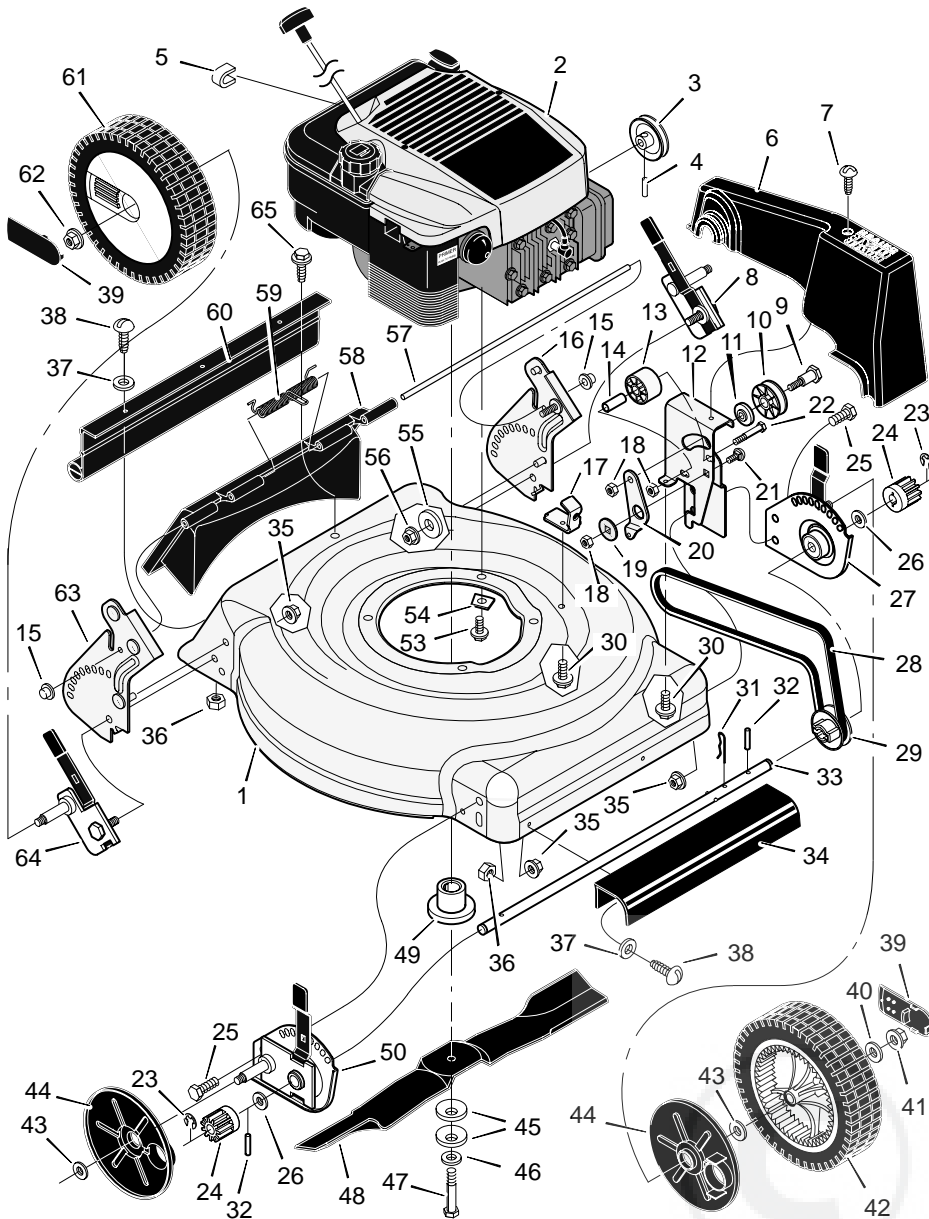

MODEL 20705x51A

REPAIR PARTS

25	Bolt	1x85
26	Washer	17x186
27	Adjuster, Left Front Height	671938
28	Belt	37x91
29	Pulley, Axle	71791
30	Screw	26x263
31	Pin, Hair	31x9
32	Pin, Spring	43629
33	Axle	671931
34	Cover, Axle	671948
35	Nut, Flange	15x68
36	Nut, Hex	15x102
37	Washer	17x38
38	Screw	4x21
39	Hub Cap - Optional	43615
40	Washer	17x169
41	Nut, Flange	15x84
42	Wheel, Drive	43617
43	Washer	17x120
44	Cover, Dust	71780
45	Washer, Belleville	17x137
46	Washer	17x124
47	Bolt	17x142
48	Blade	671921E701
49	Adapter, Blade	71056
50	Adjuster, Right Front Height	671939
53	Bolt, Engine	25x6
54	Support, Engine	671989
55	Washer	17x146
56	Nut, Flange	15x79
57	Rod, Pivot	215x17 Z
58	Door, Rear	671915
59	Spring	166x44
60	Guard, Rear	671970
--	Extension, Rear	671990
61	Wheel, Rear	43618
62	Nut, Flange	15x81
63	Bracket, Right Handle	671944
64	Adjuster, Right Height	671974
65	Screw	26x259
--	Instruction Book	F-97471

1	Housing	776003
2	Engine	----
3	Pulley, Engine	71434
4	Pin, Spring	32x64
5	Stop, Rope (Recoil-Start)	42189
6	Cover, Belt	671928
7	Screw	26x279
8	Adjuster, Left Height	671975
9	Bolt, Shoulder	9x50
10	Pulley	71779
11	Spacer	71788
12	Bracket, Idler Support	671935 Z

MODEL 20705x51A

REPAIR PARTS

1	Handle, Upper (Gray)	671918E701	13	Knob	71294	24	Battery	776014
2	Handle, Lower (Gray)	671940E701	14	Screw	26x268	25	Case, Battery	776013
3	Bolt	3x144	15	Clamp	42294	26	Bracket, Battery	671959
4	Control, Drive	672067	16	Guide, Rope	43956	27	Key, Ignition	20729
5	Locknut	15x116	17	Cap	91488	28	Frame, Top	71592
6	Cable, Stop	672130	18	Nut	91489	29	Frame Assembly	672068
7	Throttle Control	672144	19	Bolt	3x136	30	Bag, Cloth	672010
8	Engine Stop Lever	671922E245	20	Cover, Ignition	671916			
9	Screw	3x144	21	Switch Ignition & Key	776011			
11	Fastener, Cable	71372	22	Charger, Battery	671991			
12	Bolt	2x77	23	Harness, Wiring	776012			