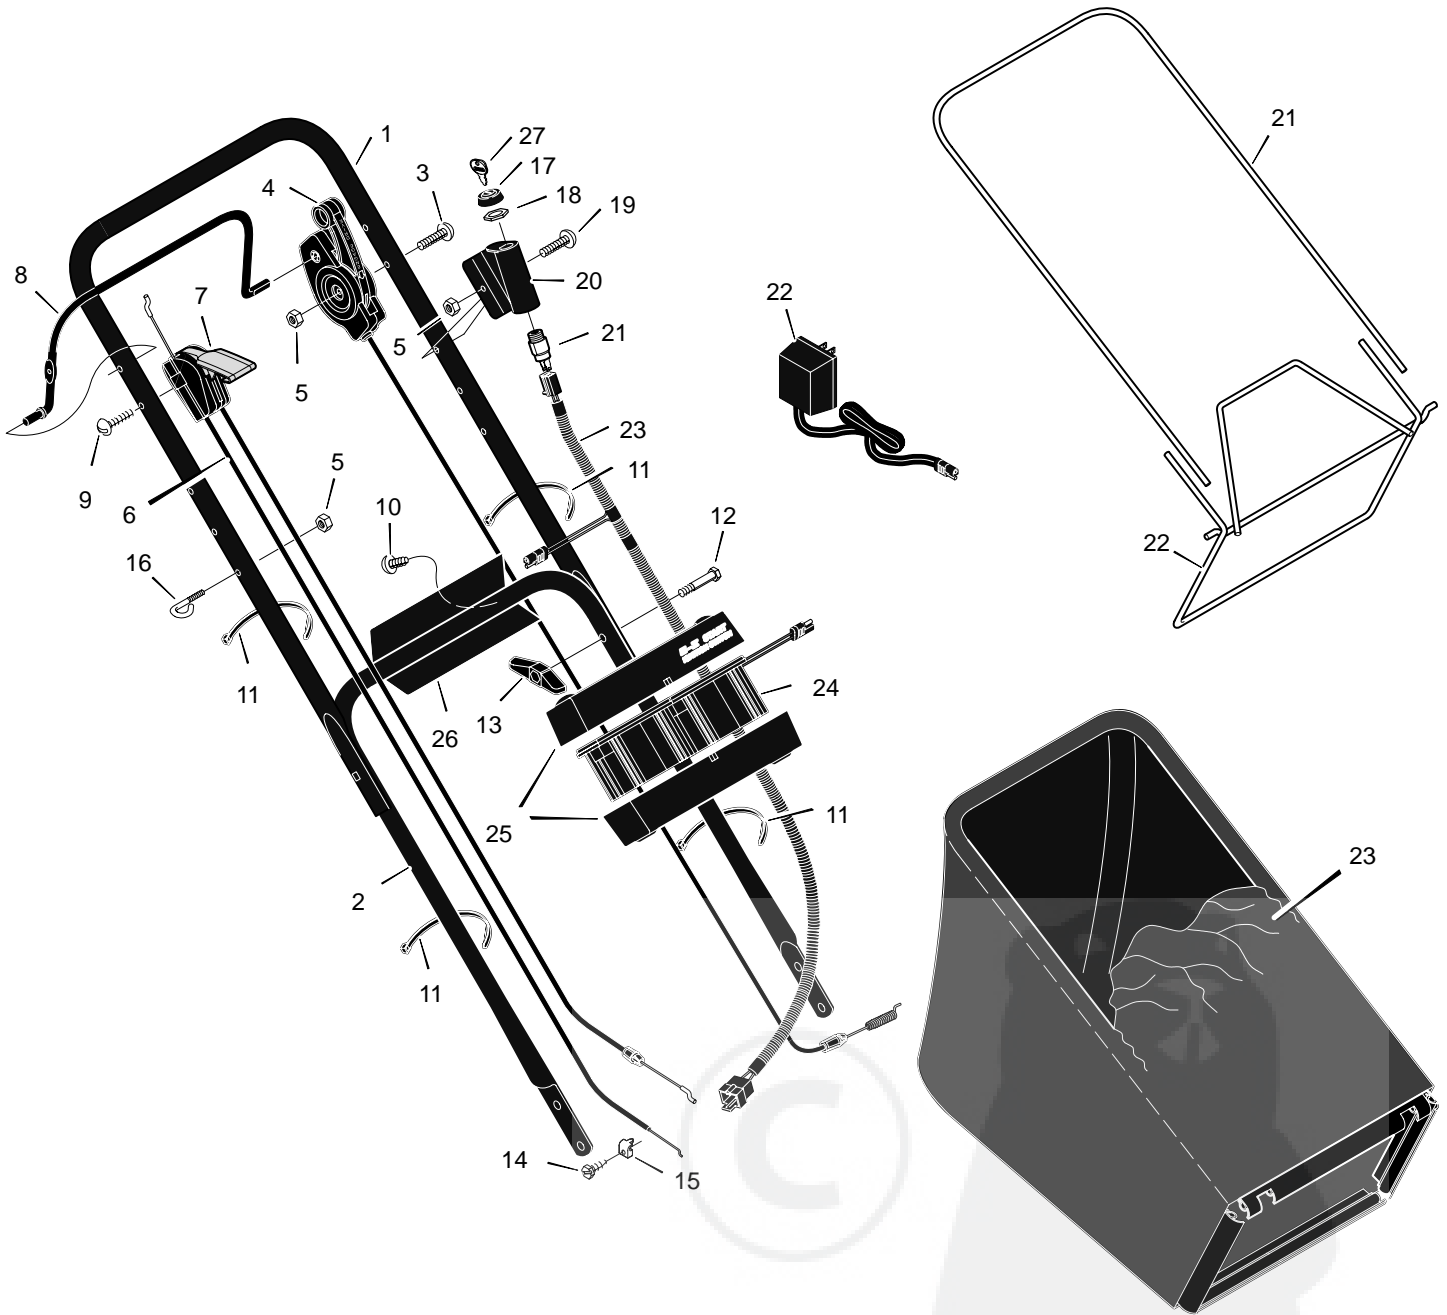

MODEL 20705x51B

REPAIR PARTS

26	Washer	17x186
27	Adjuster, Left Front Height	671938
28	Belt	37x84
29	Pulley, Axle	71791
30	Screw	26x263
31	Pin, Hair	31x9
32	Pin, Spring	43629
33	Axle	671931
34	Cover, Axle	671948
35	Nut, Flange	15x68
36	Nut, Hex	15x102
37	Washer	17x38
38	Screw	4x21
39	Hub Cap - Optional	43615
40	Washer	17x169
41	Nut, Flange	15x84
42	Wheel, Drive	43617
43	Washer	17x120
44	Cover, Dust	71780
45	Washer, Belleville	17x137
46	Washer	17x124
47	Bolt	1x153
48	Blade	671921E701
49	Adapter, Blade	672503
50	Adjuster, Right Front Height	671939
53	Bolt, Engine	25x6
54	Support, Engine	671989
55	Washer	17x146
56	Nut, Flange	15x88
57	Rod, Pivot	215x17 Z
58	Door, Rear	671915
59	Spring	166x44
60	Deflector, Rear	671970
--	Extension, Rear	671990
61	Wheel, Rear	43618
62	Nut, Flange	15x84
63	Bracket, Right Handle	671944
64	Adjuster, Right Height	671974
65	Screw	26x245
72	Guard, Rear	776036
--	Instruction Book	F-98426

1	Housing	776003
2	Engine	----
3	Pulley, Engine	71434
4	Pin, Spring	32x64
6	Cover, Belt	671928
7	Screw	26x279
8	Adjuster, Left Height	671975
9	Bolt, Shoulder	9x50
10	Pulley	71779
11	Spacer	71788
12	Bracket, Idler Support	671935 Z
13	Pulley, Idler	71778

MODEL 20705x51B

REPAIR PARTS

1	Handle, Upper (Gray)	671918E701	13	Knob	71294	24	Battery	776014
2	Handle, Lower (Gray)	671940E701	14	Screw	26x268	25	Case, Battery	776013
3	Bolt	3x144	15	Clamp	42294	26	Bracket, Battery	671959
4	Control, Drive	672067	16	Guide, Rope	43956	27	Key, Ignition	20729
5	Locknut	15x116	17	Cap	91488	28	Frame, Top	71592
6	Cable, Stop	672130	18	Nut	91489	29	Frame Assembly	672068
7	Throttle Control	672144	19	Bolt	3x136	30	Bag, Cloth	672069
8	Engine Stop Lever	671922E700	20	Cover, Ignition	671916			
9	Screw	3x144	21	Switch Ignition & Key	776011			
11	Fastener, Cable	71372	22	Charger, Battery	671991			
12	Bolt	2x77	23	Harness, Wiring	250x72			