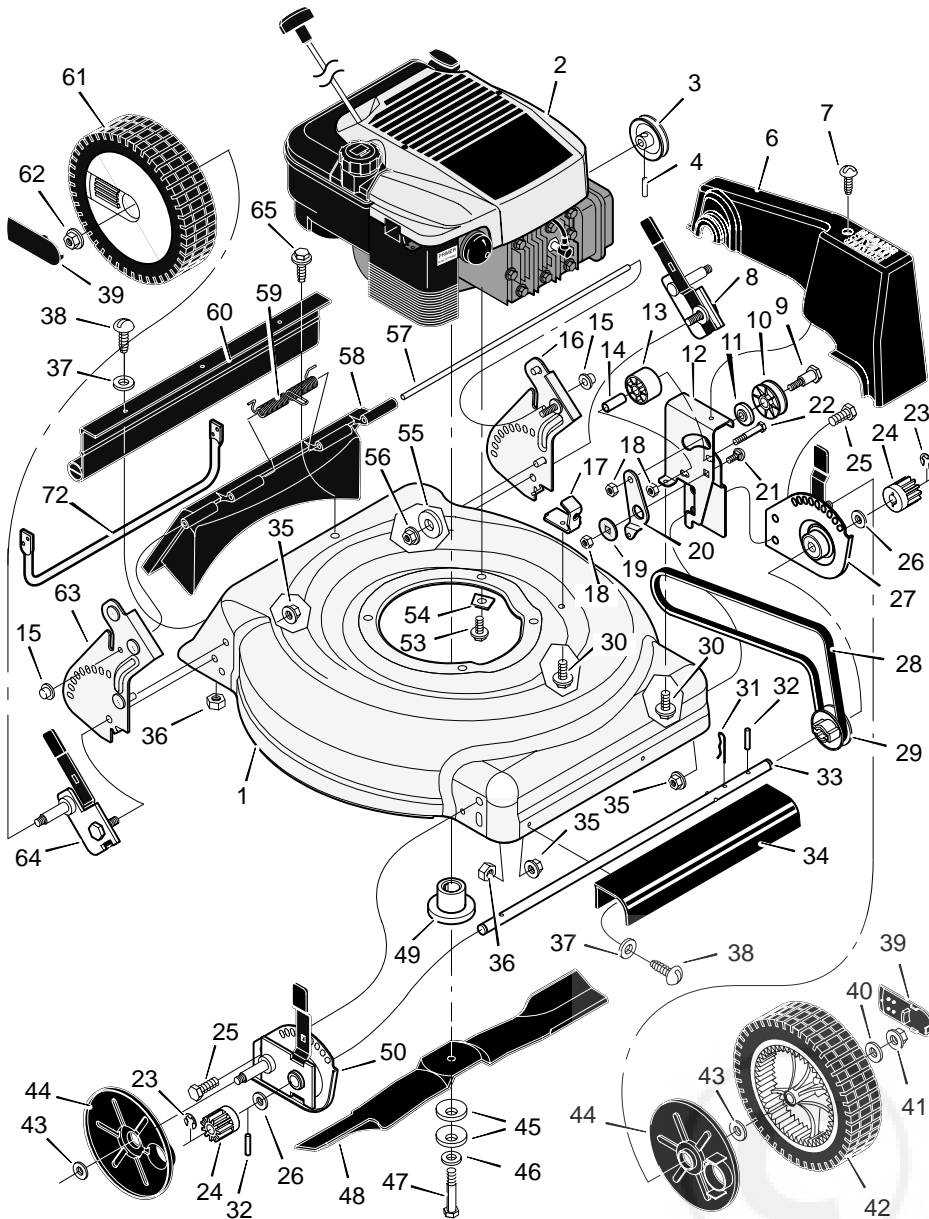

MODEL 20705x51B

REPAIR PARTS

26	Washer	17x186
27	Adjuster, Left Front Height	671938
28	Belt	37x84
29	Pulley, Axle	71791
30	Screw	26x263
31	Pin, Hair	31x9
32	Pin, Spring	43629
33	Axle	671931
34	Cover, Axle	671948
35	Nut, Flange	15x68
36	Nut, Hex	15x102
37	Washer	17x38
38	Screw	4x21
39	Hub Cap - Optional	43615
40	Washer	17x169
41	Nut, Flange	15x84
42	Wheel, Drive	43617
43	Washer	17x120
44	Cover, Dust	71780
45	Washer, Belleville	17x137
46	Washer	17x124
47	Bolt	1x153
48	Blade	671921E701
49	Adapter, Blade	672503
50	Adjuster, Right Front Height	671939
53	Bolt, Engine	25x6
54	Support, Engine	671989
55	Washer	17x146
56	Nut, Flange	15x88
57	Rod, Pivot	215x17 Z
58	Door, Rear	671915
59	Spring	166x44
60	Deflector, Rear	671970
--	Extension, Rear	671990
61	Wheel, Rear	43618
62	Nut, Flange	15x84
63	Bracket, Right Handle	671944
64	Adjuster, Right Height	671974
65	Screw	26x245
72	Guard, Rear	776036
--	Instruction Book	F-98426

1	Housing	776003
2	Engine	----
3	Pulley, Engine	71434
4	Pin, Spring	32x64
6	Cover, Belt	671928
7	Screw	26x279
8	Adjuster, Left Height	671975
9	Bolt, Shoulder	9x50
10	Pulley	71779
11	Spacer	71788
12	Bracket, Idler Support	671935 Z
13	Pulley, Idler	71778

MODEL 20705x51B

REPAIR PARTS

1	Handle, Upper (Gray)	671918E701	13	Knob	71294	24	Battery	776014
2	Handle, Lower (Gray)	671940E701	14	Screw	26x268	25	Case, Battery	776013
3	Bolt	3x144	15	Clamp	42294	26	Bracket, Battery	671959
4	Control, Drive	672067	16	Guide, Rope	43956	27	Key, Ignition	20729
5	Locknut	15x116	17	Cap	91488	28	Frame, Top	71592
6	Cable, Stop	672130	18	Nut	91489	29	Frame Assembly	672068
7	Throttle Control	672144	19	Bolt	3x136	30	Bag, Cloth	672069
8	Engine Stop Lever	671922E700	20	Cover, Ignition	671916			
9	Screw	3x144	21	Switch Ignition & Key	776011			
11	Fastener, Cable	71372	22	Charger, Battery	671991			
12	Bolt	2x77	23	Harness, Wiring	250x72			