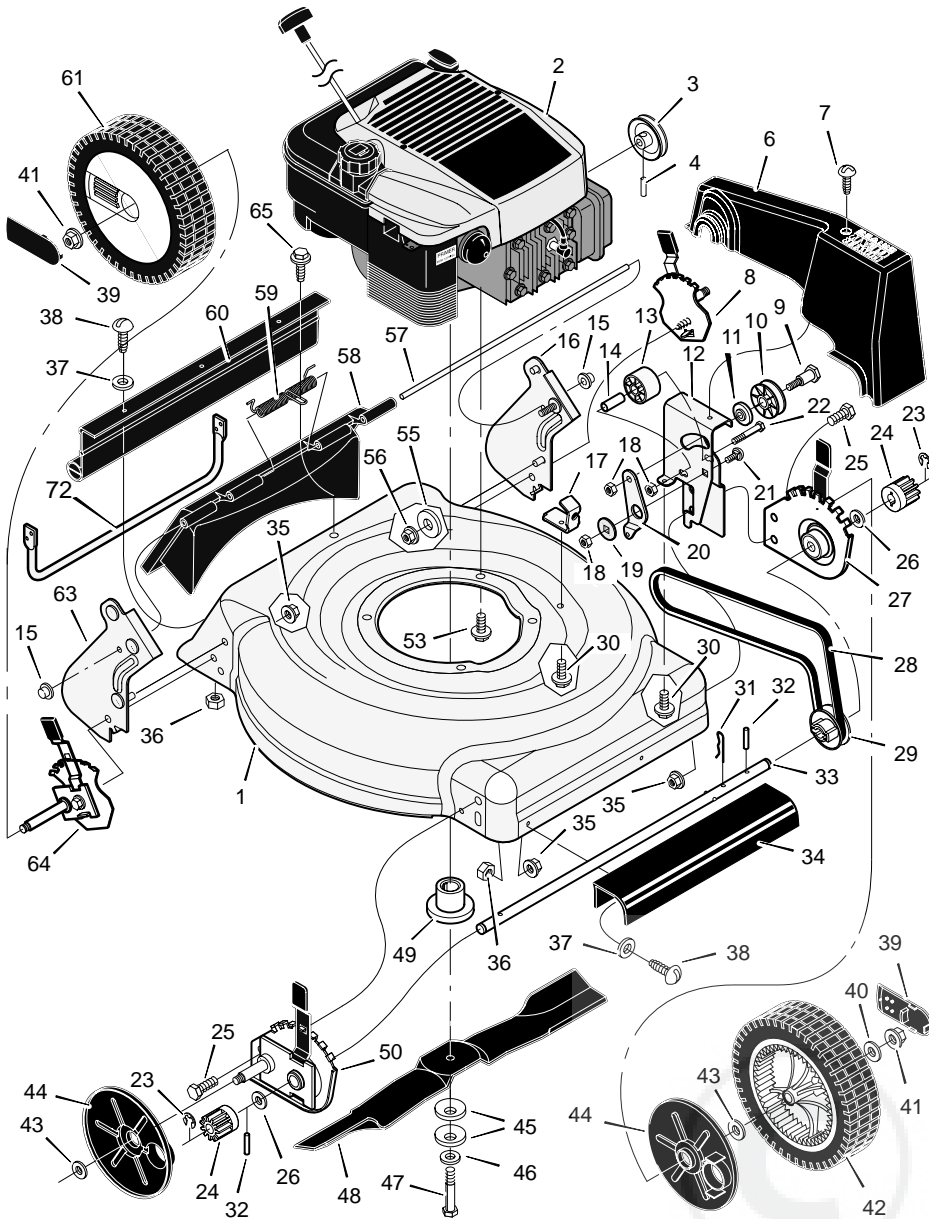

MODEL 20705x51C

REPAIR PARTS

28	Belt	37x84
29	Pulley, Axle	71791
30	Screw	26x263
31	Pin, Hair	31x9
32	Pin, Spring	43629
33	Axle	671931
34	Cover, Axle	671948
35	Nut, Flange	15x68
36	Nut, Hex	15x102
37	Washer	17x38
38	Screw	4x21
39	Hub Cap - Optional	43615
40	Washer	17x169
41	Nut, Flange	15x84
42	Wheel, Drive	43617
43	Washer	17x120
44	Cover, Dust	71780
45	Washer, Belleville	17x137
46	Washer	17x124
47	Bolt	1x153
48	Blade	671921E701
49	Adapter, Blade	672503
50	Adjuster, Right Front Height	672602
53	Bolt, Engine	25x6
55	Washer	17x146
56	Nut, Flange	15x88
57	Rod, Pivot	215x17 Z
58	Door, Rear	671915
59	Spring	166x44
60	Deflector, Rear	671970
61	Wheel, Rear	43618
63	Bracket, Right Handle	672590
64	Adjuster, Right Height	672604
65	Screw	26x245
72	Guard, Rear	671990
--	Instruction Book	F-98573
--	Instruction Book	F-98574

1	Housing	776041
2	Engine	----
3	Pulley, Engine	71434
4	Pin, Spring	32x64
6	Cover, Belt	671928
7	Screw	26x279
8	Adjuster, Left Height	672605
9	Bolt, Shoulder	9x50
10	Pulley	71779
11	Spacer	71788
12	Bracket, Idler Support	671935 Z
13	Pulley, Idler	71778
14	Bearing	71793

MODEL 20705x51C

REPAIR PARTS

1	Handle, Upper	672665E701	13	Knob	71294	24	Battery	776014
2	Handle, Lower	671940E701	14	Screw	26x268	25	Case, Battery	776013
3	Bolt	26x256	15	Clamp	42294	26	Bracket, Battery	671959
4	Control, Drive	672580	16	Guide, Rope	43956	27	Key, Ignition	20729
5	Locknut	15x116	17	Cap	91488	28	Frame, Top	71592
6	Cable, Stop	672664	18	Nut	91489	29	Frame Assembly	672614
7	Throttle Control	672144	19	Bolt	3x136	30	Bag, Cloth	672610
8	Engine Stop Lever	672570E700	20	Cover, Ignition	671916	31	Bracket, Stop Lever	43628 BC
9	Screw	3x144	21	Switch Ignition & Key	776011			
11	Fastener, Cable	71372	22	Charger, Battery	671991			
12	Bolt	2x77	23	Harness, Wiring	250x72			