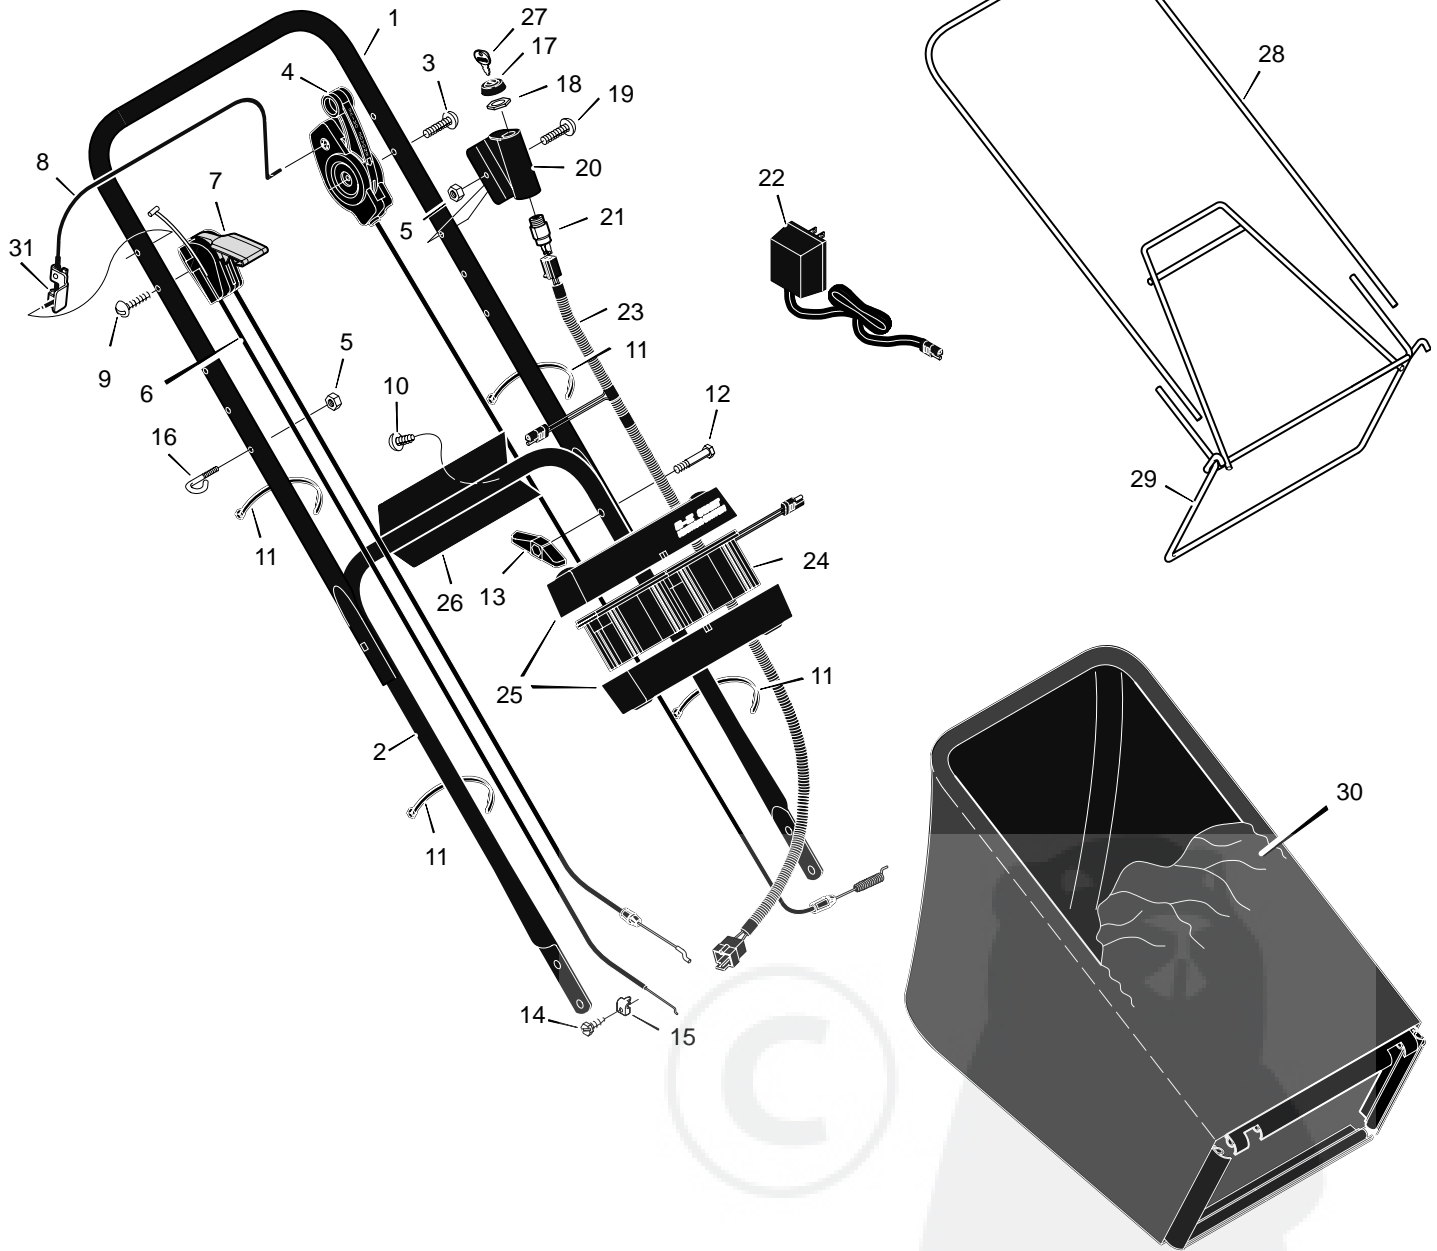

MODEL 20705x51C

REPAIR PARTS

28	Belt	37x84
29	Pulley, Axle	71791
30	Screw	26x263
31	Pin, Hair	31x9
32	Pin, Spring	43629
33	Axle	671931
34	Cover, Axle	671948
35	Nut, Flange	15x68
36	Nut, Hex	15x102
37	Washer	17x38
38	Screw	4x21
39	Hub Cap - Optional	43615
40	Washer	17x169
41	Nut, Flange	15x84
42	Wheel, Drive	43617
43	Washer	17x120
44	Cover, Dust	71780
45	Washer, Belleville	17x137
46	Washer	17x124
47	Bolt	1x153
48	Blade	671921E701
49	Adapter, Blade	672503
50	Adjuster, Right Front Height	672602
53	Bolt, Engine	25x6
55	Washer	17x146
56	Nut, Flange	15x88
57	Rod, Pivot	215x17 Z
58	Door, Rear	671915
59	Spring	166x44
60	Deflector, Rear	671970
61	Wheel, Rear	43618
63	Bracket, Right Handle	672590
64	Adjuster, Right Height	672604
65	Screw	26x245
72	Guard, Rear	671990
--	Instruction Book	F-98573
--	Instruction Book	F-98574

1	Housing	776041
2	Engine	----
3	Pulley, Engine	71434
4	Pin, Spring	32x64
6	Cover, Belt	671928
7	Screw	26x279
8	Adjuster, Left Height	672605
9	Bolt, Shoulder	9x50
10	Pulley	71779
11	Spacer	71788
12	Bracket, Idler Support	671935 Z
13	Pulley, Idler	71778
14	Bearing	71793

MODEL 20705x51C

REPAIR PARTS

1	Handle, Upper	672665E701	13	Knob	71294	24	Battery	776014
2	Handle, Lower	671940E701	14	Screw	26x268	25	Case, Battery	776013
3	Bolt	26x256	15	Clamp	42294	26	Bracket, Battery	671959
4	Control, Drive	672580	16	Guide, Rope	43956	27	Key, Ignition	20729
5	Locknut	15x116	17	Cap	91488	28	Frame, Top	71592
6	Cable, Stop	672664	18	Nut	91489	29	Frame Assembly	672614
7	Throttle Control	672144	19	Bolt	3x136	30	Bag, Cloth	672610
8	Engine Stop Lever	672570E700	20	Cover, Ignition	671916	31	Bracket, Stop Lever	43628 BC
9	Screw	3x144	21	Switch Ignition & Key	776011			
11	Fastener, Cable	71372	22	Charger, Battery	671991			
12	Bolt	2x77	23	Harness, Wiring	250x72			