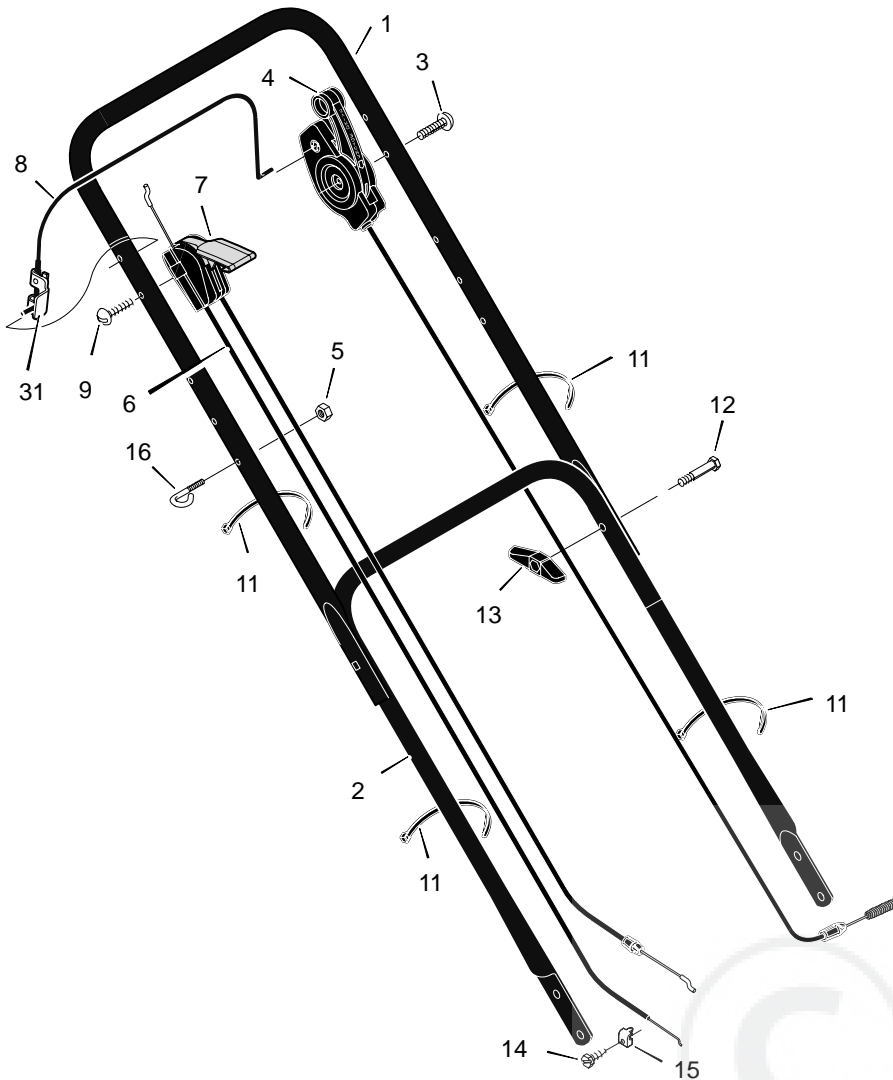

MODEL 20705X51D

REPAIR PARTS

MODEL 20705X51D

REPAIR PARTS

KEY NO.	DESCRIPTION	PART NO.	KEY NO.	DESCRIPTION	PART NO.
1	Housing	_____	33	Axle	671931
2	Engine *	*	34	Cover, Axle (Black)	671948
3	Pulley, Engine	71434	35	Nut, Flange	15x68
4	Pin, Spring	32x64	36	Nut, Hex	15x102
6	Cover, Belt (Black)	671928	37	Washer	17x38
7	Screw	26x279	38	Screw	4x21
8	Adjuster, Left Height	672605	39	Cap, Hub	43615
9	Bolt, Shoulder	9x50	40	Washer	17x169
10	Pulley	71779	41	Nut, Flange	15x84
11	Spacer	71788	42	Wheel, Drive	71133
12	Bracket, Idler Support	672772 Z	43	Washer	17x120
13	Pulley, Idler	71778	44	Cover, Dust	71780
14	Bearing	71793	45	Washer, Belleville	17x137
15	Nut, Push	28x49	46	Washer	17x124
16	Bracket, Left Handle	672591E700	47	Bolt	1x153
17	Bracket, Cable	671934	48	Blade	672763E701
18	Nut, Hex	15x43	49	Adapter, Blade	672503
19	Spacer	71789	50	Adjuster, Right Frt. Height	672602
20	Arm, Idler	671936 z	53	Bolt, Engine	25x6
21	Bolt, Carriage	2x53	55	Washer	17x146
22	Bolt, Shoulder	1x81	56	Nut, Flange	15x88
23	E-Ring	11x16	57	Rod, Pivot	215x17 Z
24	Gear, Pinion	71792	58	Door, Rear (Black)	672610
25	Bolt	1x85	59	Spring	166x44
26	Washer	17x186	60	Deflector, Rear	671970
27	Adjuster, Left Frt. Height	672603	61	Wheel, Rear	71132
28	Belt	37x84	63	Bracket, Right Handle	672590E700
29	Pulley, Axle	71791	64	Adjuster, Right Height	672604
30	Screw	26x263	65	Screw	26x245
31	Pin, Hair	31x9	72	Guard, Rear	671990
32	Pin, Spring	43629	--	Instruction Book	F-99449

MODEL 20705X51D

REPAIR PARTS

KEY NO.	DESCRIPTION	PART NO.
1	Engine *	
1	Handle, Upper (Black)	672665E701
2	Handle, Lower (Black)	671940E701
3	Bolt	26x286
4	Control, Drive	672580
5	Locknut	15x116
6	Cable, Stop	672664
7	Throttle Control	672144
8	Engine Stop Lever	672570E700
9	Screw	25x14
11	Fastener, Cable	71372
12	Bolt	2x77
13	Knob	71294
14	Screw	26x268
15	Clamp	42294
16	Guide, Rope	43956