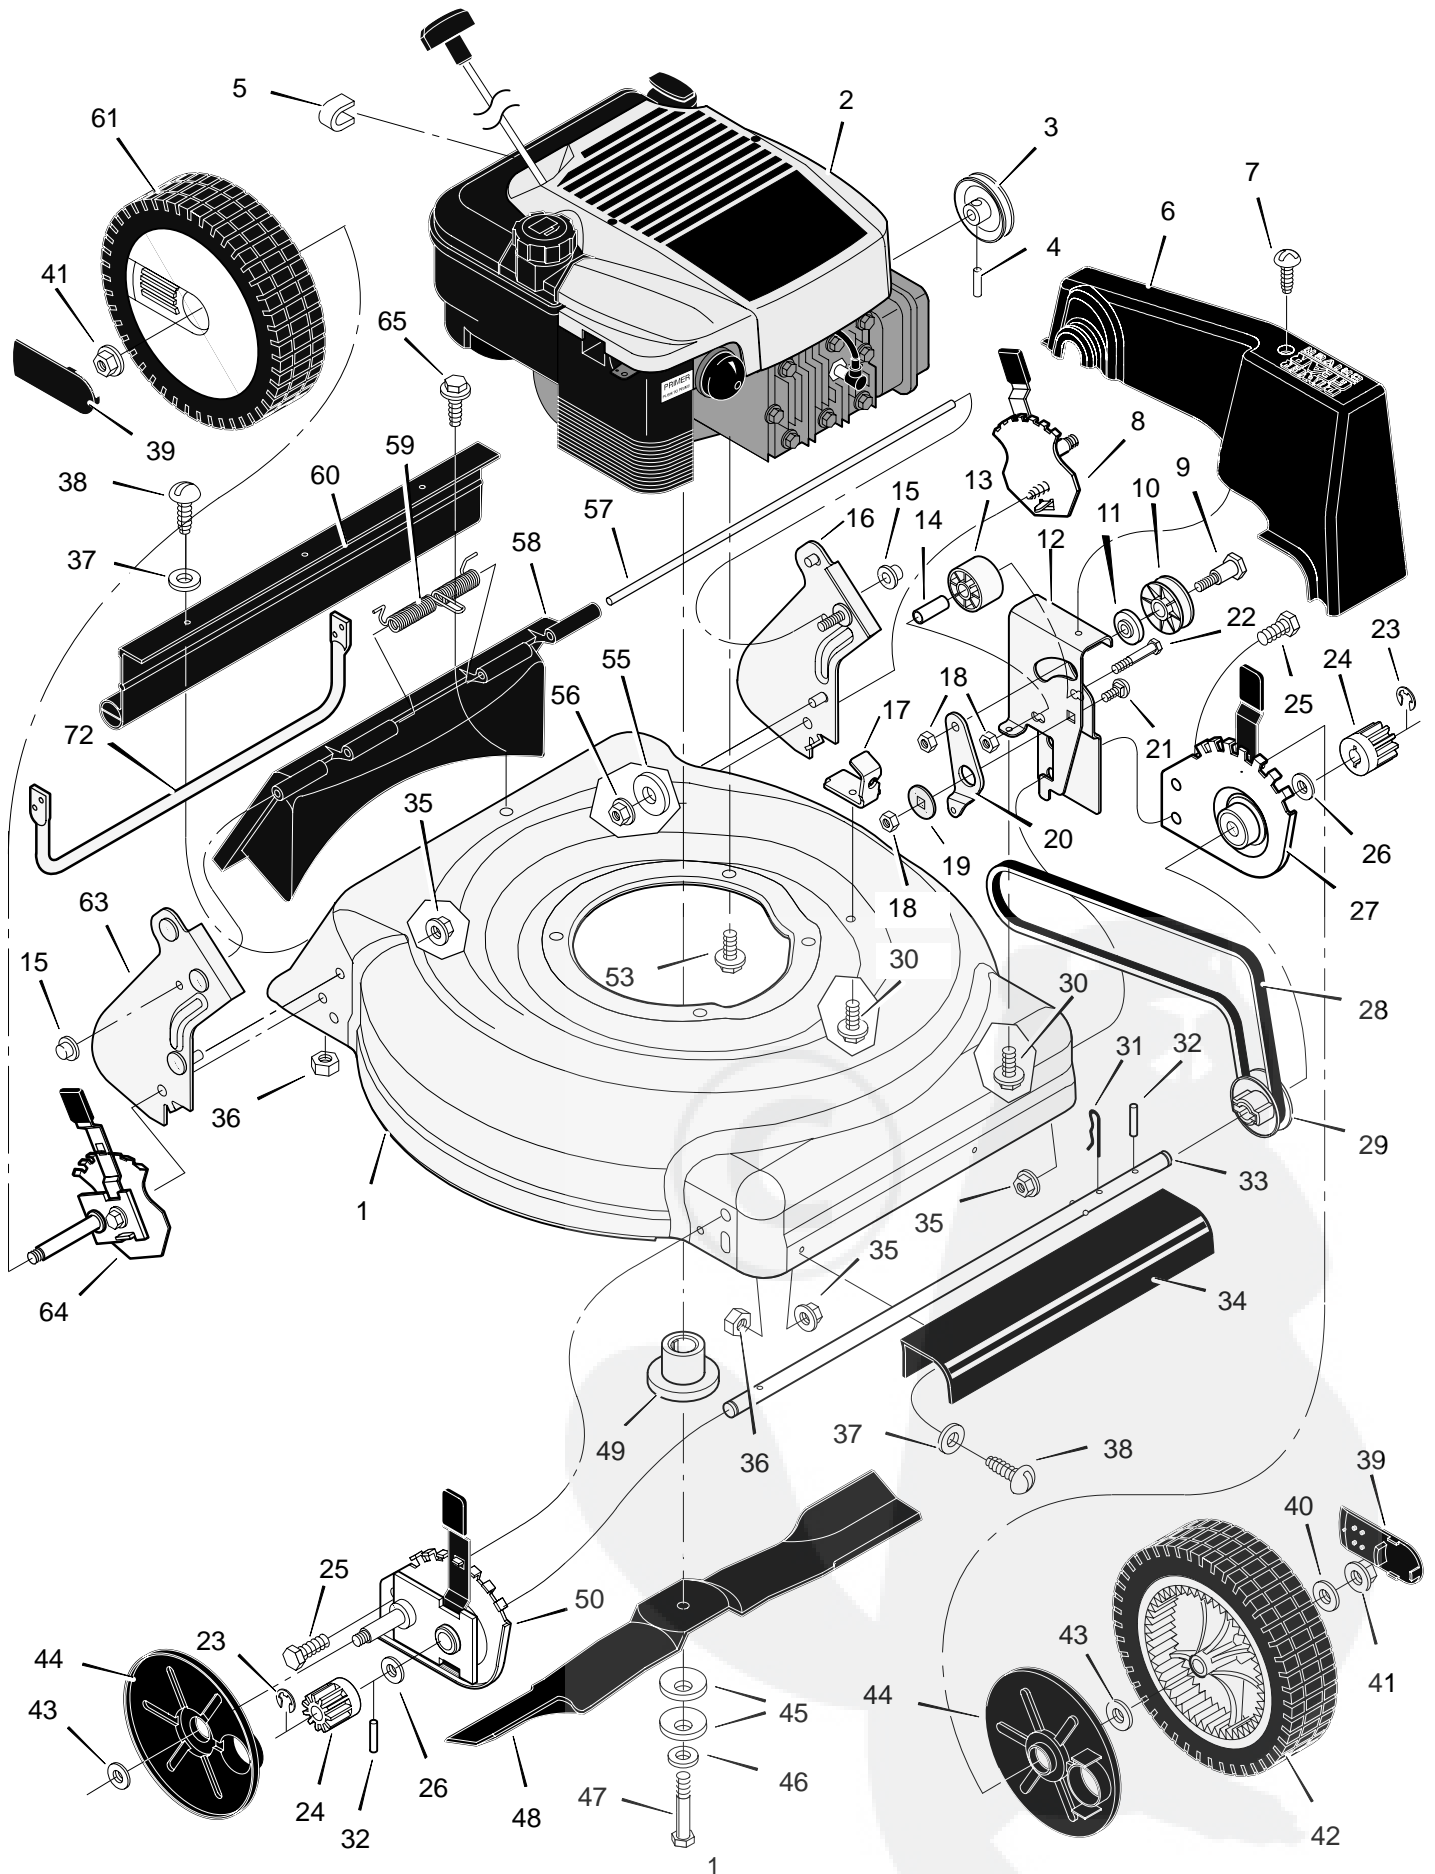

MODEL 20705X51D

REPAIR PARTS

MODEL 20705X51D

REPAIR PARTS

KEY NO.	DESCRIPTION	PART NO.	KEY NO.	DESCRIPTION	PART NO.
1	Housing	_____	33	Axle	671931
2	Engine *	*	34	Cover, Axle (Black)	671948
3	Pulley, Engine	71434	35	Nut, Flange	15x68
4	Pin, Spring	32x64	36	Nut, Hex	15x102
6	Cover, Belt (Black)	671928	37	Washer	17x38
7	Screw	26x279	38	Screw	4x21
8	Adjuster, Left Height	672605	39	Cap, Hub	43615
9	Bolt, Shoulder	9x50	40	Washer	17x169
10	Pulley	71779	41	Nut, Flange	15x84
11	Spacer	71788	42	Wheel, Drive	71133
12	Bracket, Idler Support	672772 Z	43	Washer	17x120
13	Pulley, Idler	71778	44	Cover, Dust	71780
14	Bearing	71793	45	Washer, Belleville	17x137
15	Nut, Push	28x49	46	Washer	17x124
16	Bracket, Left Handle	672591E700	47	Bolt	1x153
17	Bracket, Cable	671934	48	Blade	672763E701
18	Nut, Hex	15x43	49	Adapter, Blade	672503
19	Spacer	71789	50	Adjuster, Right Frt. Height	672602
20	Arm, Idler	671936 z	53	Bolt, Engine	25x6
21	Bolt, Carriage	2x53	55	Washer	17x146
22	Bolt, Shoulder	1x81	56	Nut, Flange	15x88
23	E-Ring	11x16	57	Rod, Pivot	215x17 Z
24	Gear, Pinion	71792	58	Door, Rear (Black)	672610
25	Bolt	1x85	59	Spring	166x44
26	Washer	17x186	60	Deflector, Rear	671970
27	Adjuster, Left Frt. Height	672603	61	Wheel, Rear	71132
28	Belt	37x84	63	Bracket, Right Handle	672590E700
29	Pulley, Axle	71791	64	Adjuster, Right Height	672604
30	Screw	26x263	65	Screw	26x245
31	Pin, Hair	31x9	72	Guard, Rear	671990
32	Pin, Spring	43629	--	Instruction Book	F-99449

MODEL 20705X51D

REPAIR PARTS

KEY NO.	DESCRIPTION	PART NO.
1	Engine *	
1	Handle, Upper (Black)	672665E701
2	Handle, Lower (Black)	671940E701
3	Bolt	26x286
4	Control, Drive	672580
5	Locknut	15x116
6	Cable, Stop	672664
7	Throttle Control	672144
8	Engine Stop Lever	672570E700
9	Screw	25x14
11	Fastener, Cable	71372
12	Bolt	2x77
13	Knob	71294
14	Screw	26x268
15	Clamp	42294
16	Guide, Rope	43956