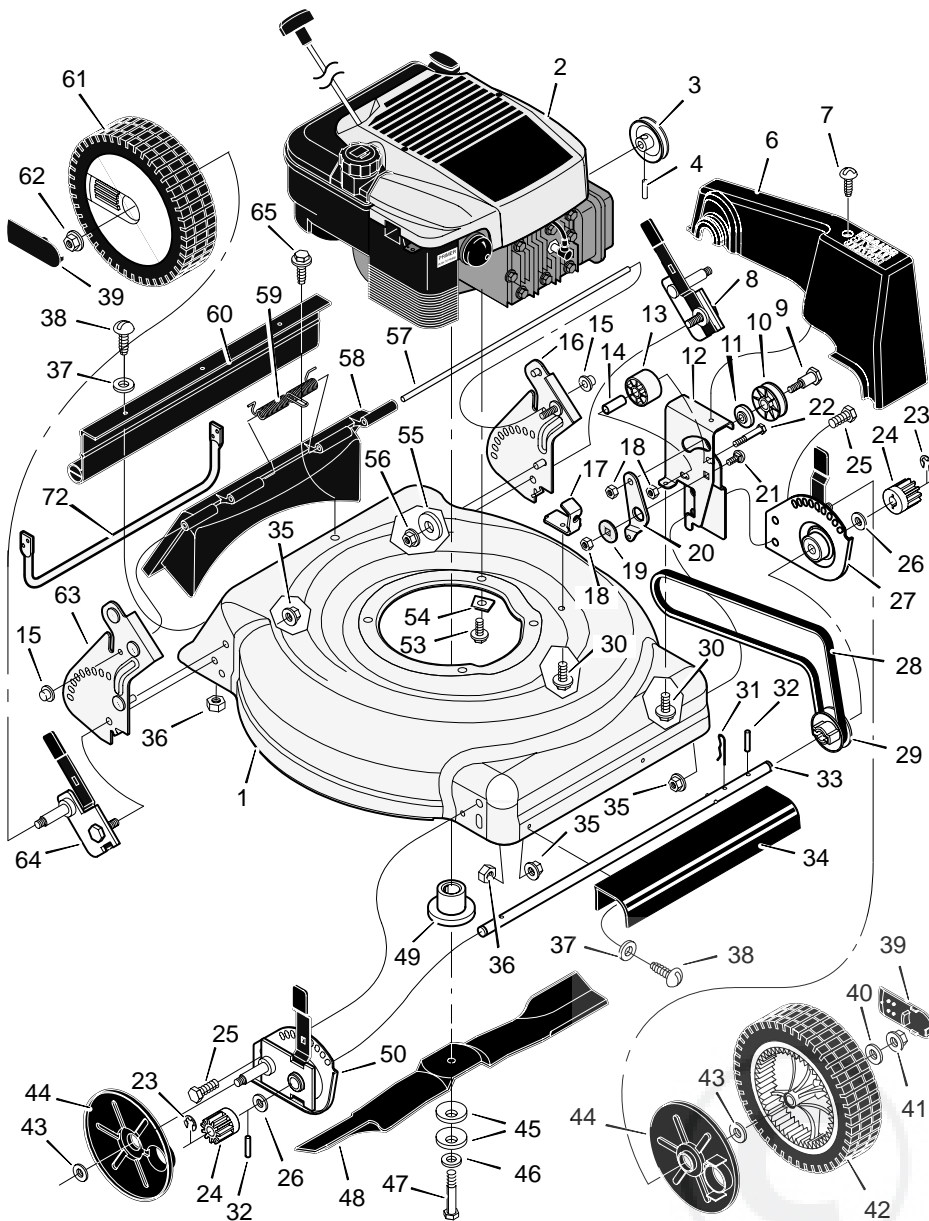

MODEL 20706x50A

REPAIR PARTS

26	Washer	17x186
27	Adjuster, Left Front Height	671938
28	Belt	37x84
29	Pulley, Axle	71791
30	Screw	26x263
31	Pin, Hair	31x9
32	Pin, Spring	43629
33	Axle	671931
34	Cover, Axle	671948
35	Nut, Flange	15x68
36	Nut, Hex	15x102
37	Washer	17x38
38	Screw	4x21
39	Hub Cap - Optional	43615
40	Washer	17x169
41	Nut, Flange	15x84
42	Wheel, Drive	43617
43	Washer	17x120
44	Cover, Dust	71780
45	Washer, Belleville	17x137
46	Washer	17x124
47	Bolt	1x153
48	Blade	671921E701
49	Adapter, Blade	672503
50	Adjuster, Right Front Height	671939
53	Bolt, Engine	25x6
54	Support, Engine	671989
55	Washer	17x146
56	Nut, Flange	15x88
57	Rod, Pivot	215x17 Z
58	Door, Rear	671915
59	Spring	166x44
60	Deflector, Rear	671970
--	Extension, Rear	671990
61	Wheel, Rear	43618
62	Nut, Flange	15x84
63	Bracket, Right Handle	671944
64	Adjuster, Right Height	671974
65	Screw	26x245
72	Guard, Rear	776036
--	Instruction Book	F-98487

1	Housing	776048
2	Engine	----
3	Pulley, Engine	71434
4	Pin, Spring	32x64
6	Cover, Belt	671928
7	Screw	26x279
8	Adjuster, Left Height	671975
9	Bolt, Shoulder	9x50
10	Pulley	71779
11	Spacer	71788
12	Bracket, Idler Support	671935 Z
13	Pulley, Idler	71778

MODEL 20706x50A

REPAIR PARTS

1	Handle, Upper (Gray)	671918E701	13	Knob	71294	24	Battery	776014
2	Handle, Lower (Gray)	671940E701	14	Screw	26x268	25	Case, Battery	776013
3	Bolt	26x256	15	Clamp	42294	26	Bracket, Battery	671959
4	Control, Drive	672067	16	Guide, Rope	43956	27	Key, Ignition	20729
5	Locknut	15x116	17	Cap	91488	28	Frame, Top	71592
6	Cable, Stop	672130	18	Nut	91489	29	Frame Assembly	672068
7	Throttle Control	672144	19	Bolt	3x136	30	Bag, Cloth	672069
8	Engine Stop Lever	671922E700	20	Cover, Ignition	671916			
9	Screw	3x144	21	Switch Ignition & Key	776011			
11	Fastener, Cable	71372	22	Charger, Battery	671991			
12	Bolt	2x77	23	Harness, Wiring	250x72			