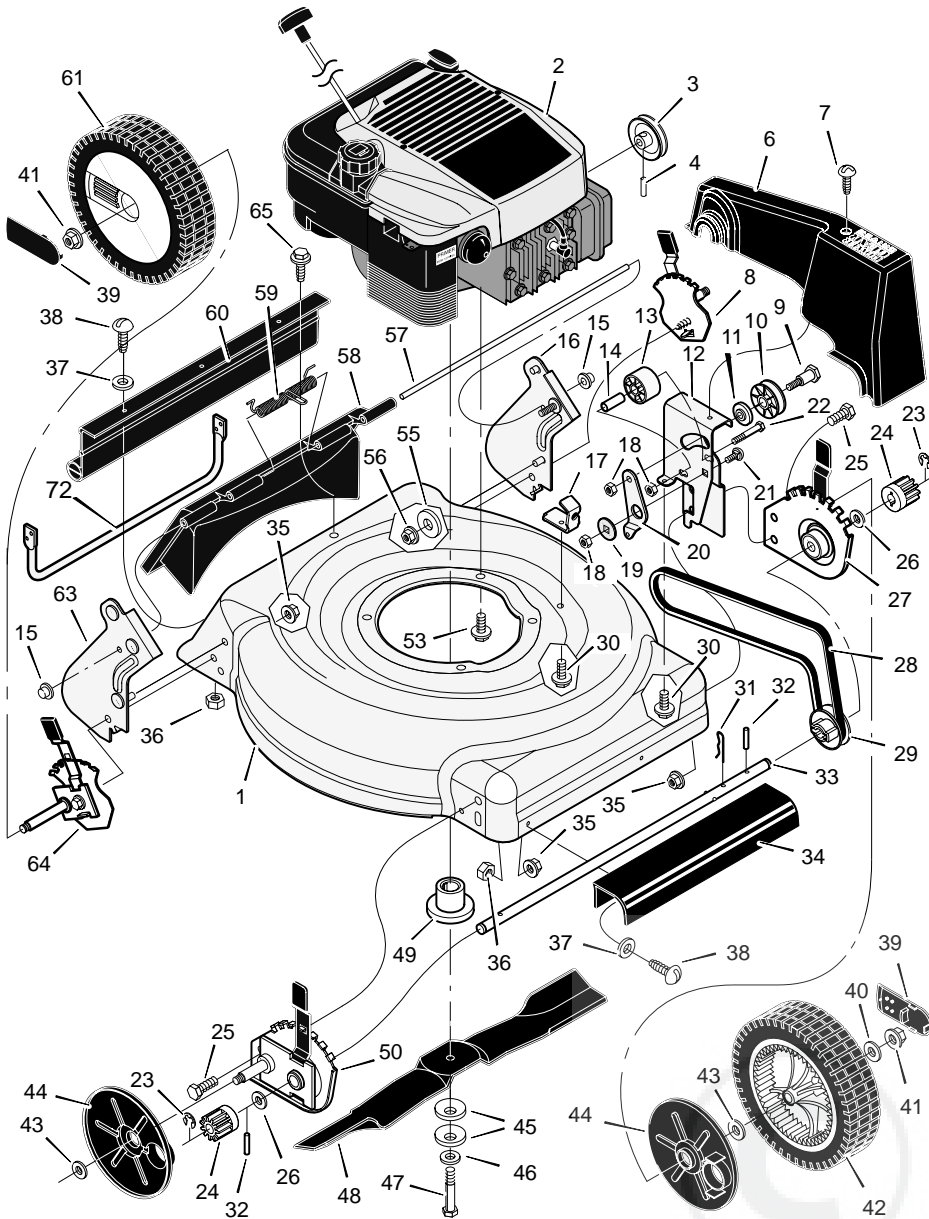

MODEL 20706x50B

REPAIR PARTS

28	Belt	37x84
29	Pulley, Axle	71791
30	Screw	26x263
31	Pin, Hair	31x9
32	Pin, Spring	43629
33	Axle	671931
34	Cover, Axle	671948
35	Nut, Flange	15x68
36	Nut, Hex	15x102
37	Washer	17x38
38	Screw	4x21
39	Hub Cap - Optional	43615
40	Washer	17x169
41	Nut, Flange	15x84
42	Wheel, Drive	43617
43	Washer	17x120
44	Cover, Dust	71780
45	Washer, Belleville	17x137
46	Washer	17x124
47	Bolt	1x153
48	Blade	671921E701
49	Adapter, Blade	672503
50	Adjuster, Right Front Height	672602
53	Bolt, Engine	25x6
55	Washer	17x146
56	Nut, Flange	15x88
57	Rod, Pivot	215x17 Z
58	Door, Rear	671915
59	Spring	166x44
60	Deflector, Rear	671970
61	Wheel, Rear	43618
63	Bracket, Right Handle	672590
64	Adjuster, Right Height	672604
65	Screw	26x245
72	Guard, Rear	671990
--	Instruction Book	F-98549
--	Instruction Book	F-98553

1	Housing	776048
2	Engine	----
3	Pulley, Engine	71434
4	Pin, Spring	32x64
6	Cover, Belt	671928
7	Screw	26x279
8	Adjuster, Left Height	672605
9	Bolt, Shoulder	9x50
10	Pulley	71779
11	Spacer	71788
12	Bracket, Idler Support	671935 Z
13	Pulley, Idler	71778
14	Bearing	71793

MODEL 20706x50B

REPAIR PARTS

1	Handle, Upper	671918E701	13	Knob	71294	24	Battery	776014
2	Handle, Lower	671940E701	14	Screw	26x268	25	Case, Battery	776013
3	Bolt	26x256	15	Clamp	42294	26	Bracket, Battery	671959
4	Control, Drive	672067	16	Guide, Rope	43956	27	Key, Ignition	20729
5	Locknut	15x116	17	Cap	91488	28	Frame, Top	71592
6	Cable, Stop	672130	18	Nut	91489	29	Frame Assembly	672614
7	Throttle Control	672144	19	Bolt	3x136	30	Bag, Cloth	672610
8	Engine Stop Lever	671922E700	20	Cover, Ignition	671916			
9	Screw	3x144	21	Switch Ignition & Key	776011			
11	Fastener, Cable	71372	22	Charger, Battery	671991			
12	Bolt	2x77	23	Harness, Wiring	250x72			