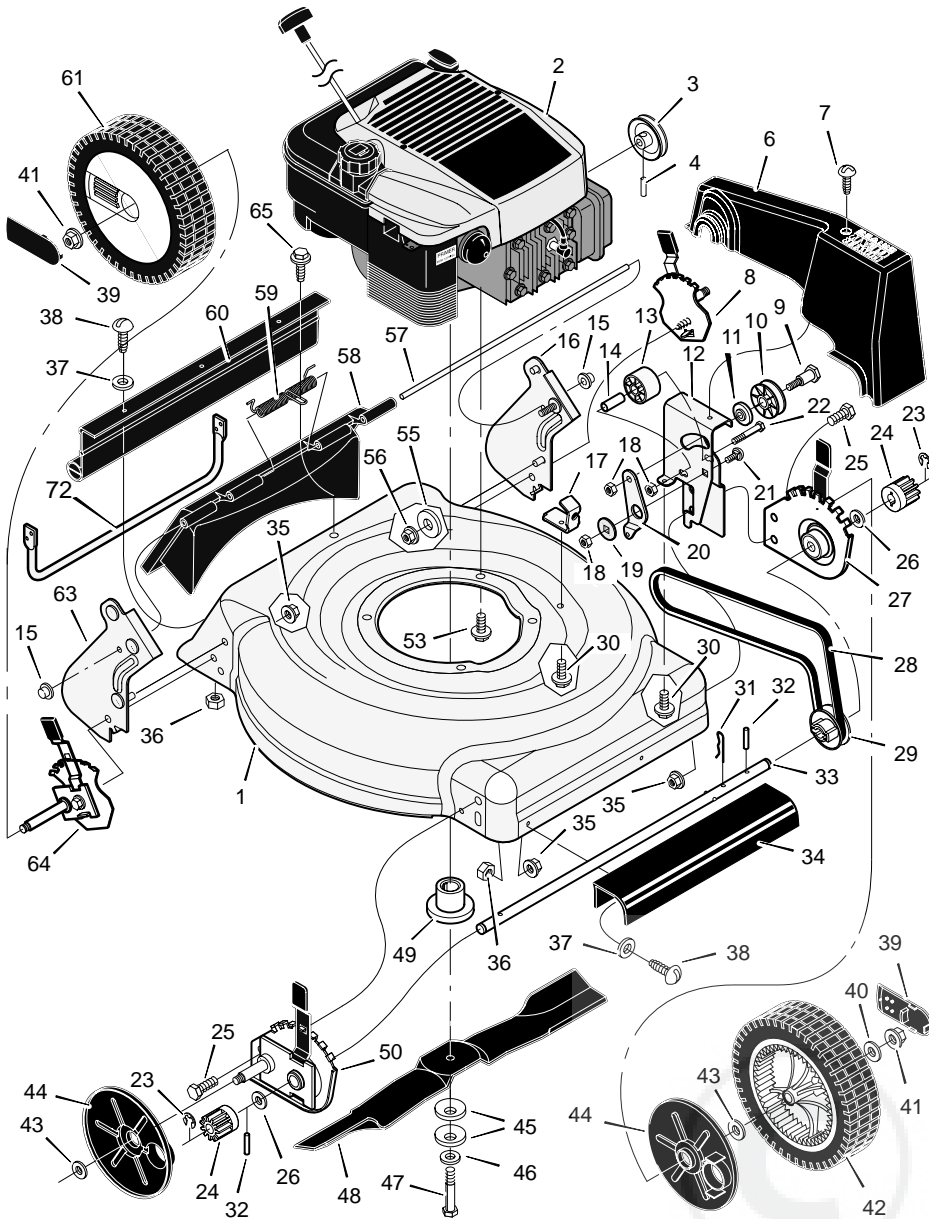

MODEL 20706x50C

REPAIR PARTS

28	Belt	37x84
29	Pulley, Axle	71791
30	Screw	26x263
31	Pin, Hair	31x9
32	Pin, Spring	43629
33	Axle	671931
34	Cover, Axle	671948
35	Nut, Flange	15x68
36	Nut, Hex	15x102
37	Washer	17x38
38	Screw	4x21
39	Hub Cap - Optional	43615
40	Washer	17x169
41	Nut, Flange	15x84
42	Wheel, Drive	43617
43	Washer	17x120
44	Cover, Dust	71780
45	Washer, Belleville	17x137
46	Washer	17x124
47	Bolt	1x153
48	Blade	671921E701
49	Adapter, Blade	672503
50	Adjuster, Right Front Height	672602
53	Bolt, Engine	25x6
55	Washer	17x146
56	Nut, Flange	15x88
57	Rod, Pivot	215x17 Z
58	Door, Rear	671915
59	Spring	166x44
60	Deflector, Rear	671970
61	Wheel, Rear	43618
63	Bracket, Right Handle	672590
64	Adjuster, Right Height	672604
65	Screw	26x245
72	Guard, Rear	671990
--	Instruction Book	F-98577
--	Instruction Book	F-98578

1	Housing	776048
2	Engine	----
3	Pulley, Engine	71434
4	Pin, Spring	32x64
6	Cover, Belt	671928
7	Screw	26x279
8	Adjuster, Left Height	672605
9	Bolt, Shoulder	9x50
10	Pulley	71779
11	Spacer	71788
12	Bracket, Idler Support	671935 Z
13	Pulley, Idler	71778
14	Bearing	71793

MODEL 20706x50C

REPAIR PARTS

1	Handle, Upper	672665E701	13	Knob	71294	24	Battery	776014
2	Handle, Lower	671940E701	14	Screw	26x268	25	Case, Battery	776013
3	Bolt	26x256	15	Clamp	42294	26	Bracket, Battery	671959
4	Control, Drive	672580	16	Guide, Rope	43956	27	Key, Ignition	20729
5	Locknut	15x116	17	Cap	91488	28	Frame, Top	71592
6	Cable, Stop	672664	18	Nut	91489	29	Frame Assembly	672614
7	Throttle Control	672144	19	Bolt	3x136	30	Bag, Cloth	672610
8	Engine Stop Lever	672570E700	20	Cover, Ignition	671916	31	Bracket, Stop Lever	43628 BC
9	Screw	3x144	21	Switch Ignition & Key	776011			
11	Fastener, Cable	71372	22	Charger, Battery	671991			
12	Bolt	2x77	23	Harness, Wiring	250x72			