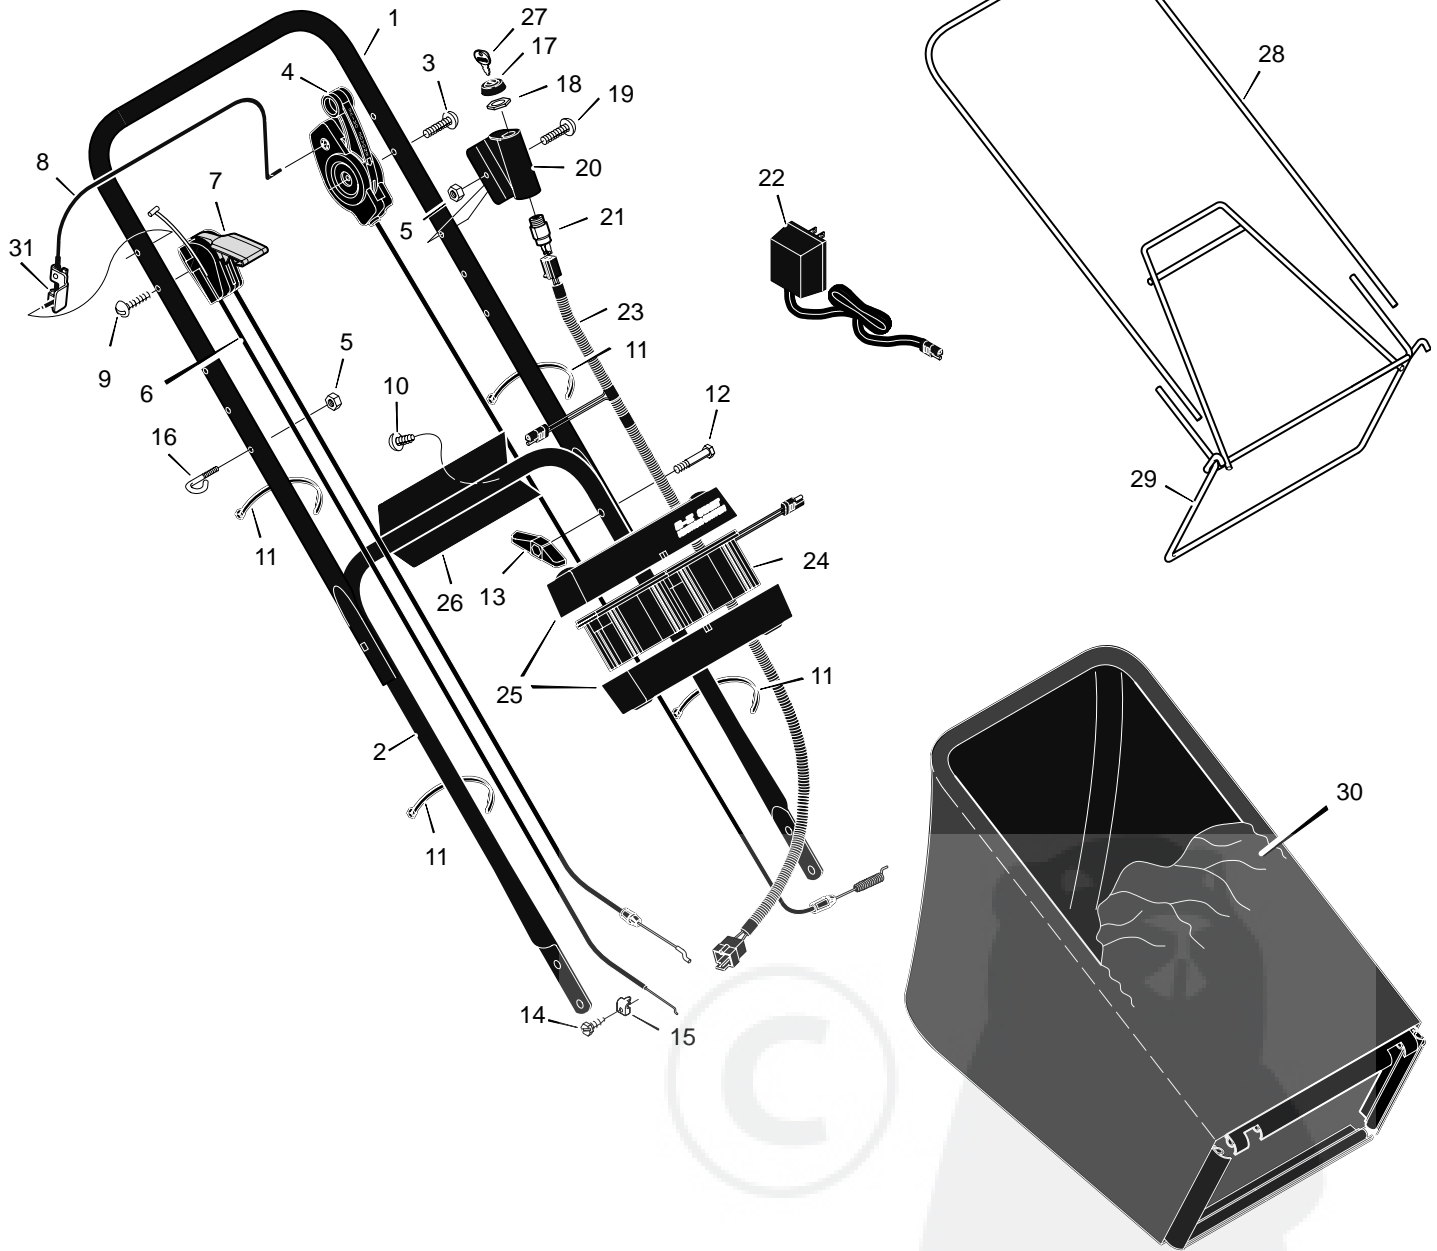

MODEL 20706x50C

REPAIR PARTS

28	Belt	37x84
29	Pulley, Axle	71791
30	Screw	26x263
31	Pin, Hair	31x9
32	Pin, Spring	43629
33	Axle	671931
34	Cover, Axle	671948
35	Nut, Flange	15x68
36	Nut, Hex	15x102
37	Washer	17x38
38	Screw	4x21
39	Hub Cap - Optional	43615
40	Washer	17x169
41	Nut, Flange	15x84
42	Wheel, Drive	43617
43	Washer	17x120
44	Cover, Dust	71780
45	Washer, Belleville	17x137
46	Washer	17x124
47	Bolt	1x153
48	Blade	671921E701
49	Adapter, Blade	672503
50	Adjuster, Right Front Height	672602
53	Bolt, Engine	25x6
55	Washer	17x146
56	Nut, Flange	15x88
57	Rod, Pivot	215x17 Z
58	Door, Rear	671915
59	Spring	166x44
60	Deflector, Rear	671970
61	Wheel, Rear	43618
63	Bracket, Right Handle	672590
64	Adjuster, Right Height	672604
65	Screw	26x245
72	Guard, Rear	671990
--	Instruction Book	F-98577
--	Instruction Book	F-98578

1	Housing	776048
2	Engine	----
3	Pulley, Engine	71434
4	Pin, Spring	32x64
6	Cover, Belt	671928
7	Screw	26x279
8	Adjuster, Left Height	672605
9	Bolt, Shoulder	9x50
10	Pulley	71779
11	Spacer	71788
12	Bracket, Idler Support	671935 Z
13	Pulley, Idler	71778
14	Bearing	71793

MODEL 20706x50C

REPAIR PARTS

1	Handle, Upper	672665E701	13	Knob	71294	24	Battery	776014
2	Handle, Lower	671940E701	14	Screw	26x268	25	Case, Battery	776013
3	Bolt	26x256	15	Clamp	42294	26	Bracket, Battery	671959
4	Control, Drive	672580	16	Guide, Rope	43956	27	Key, Ignition	20729
5	Locknut	15x116	17	Cap	91488	28	Frame, Top	71592
6	Cable, Stop	672664	18	Nut	91489	29	Frame Assembly	672614
7	Throttle Control	672144	19	Bolt	3x136	30	Bag, Cloth	672610
8	Engine Stop Lever	672570E700	20	Cover, Ignition	671916	31	Bracket, Stop Lever	43628 BC
9	Screw	3x144	21	Switch Ignition & Key	776011			
11	Fastener, Cable	71372	22	Charger, Battery	671991			
12	Bolt	2x77	23	Harness, Wiring	250x72			