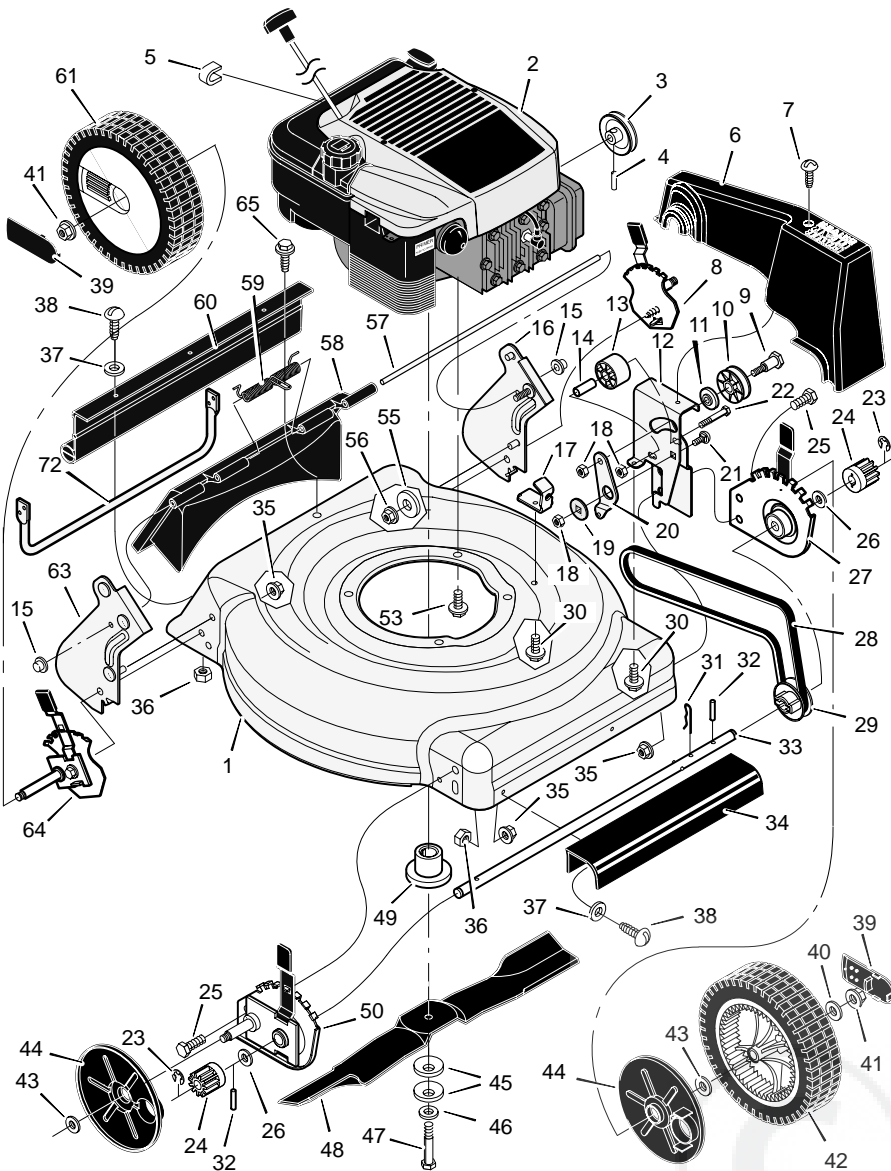

# 20706x50D

28	Belt	37x99
29	Pulley, Axle	71791
30	Screw	26x263
31	Pin, Hair	31x9
32	Pin, Spring	43629
33	Axle	671931
34	Cover, Axle (Black) Cover, Axle (Gray)	671948 672108
35	Nut, Flange	15x68
36	Nut, Hex	15x102
37	Washer	17x38
38	Screw	4x21
39	Cap, Hub	43615
40	Washer	17x169
41	Nut, Flange	15x84
42	Wheel, Drive	43617
43	Washer	17x120
44	Cover, Dust	71780
45	Washer, Belleville	17x137
46	Washer	17x124
47	Bolt	1x153
48	Blade	672763E701
49	Adapter, Blade	672503
50	Adjuster, Right Frt. Height	672602
53	Bolt, Engine	25x6
55	Washer	17x146
56	Nut, Flange	15x88
57	Rod, Pivot	215x17 Z
58	Door, Rear (Black) Door, Rear (Gray)	672611 672613
59	Spring	166x44
60	Deflector, Rear	671970
61	Wheel, Rear	43618
63	Bracket, Right Handle	672590E700
64	Adjuster, Right Height	672604
65	Screw	26x245
72	Guard, Rear	671990
--	Instruction Book	F-99440

# 20706x50D

1	Handle, Upper (Black) Handle, Upper (Gray)	672665E701 672665E724	11	Fastener, Cable	71372	22	Charger, Battery	671991
2	Handle, Lower (Black) Handle, Lower (Gray)	671940E701 671940E724	12	Bolt	2x77	23	Harness, Wiring	250x72
3	Bolt	26x286	13	Knob	71294	24	Battery	776014
4	Control, Drive	672580	14	Screw	26x268	25	Case, Battery	776013
5	Locknut	15x116	15	Clamp	42294	26	Bracket, Battery	671959
6	Cable, Stop	672664	16	Guide, Rope	43956	27	Key, Ignition	20729
7	Throttle Control	672144	17	Cap	91488	28	Frame, Top	71592
8	Engine Stop Lever	672570E700	18	Nut	91489	29	Frame Assembly	672614
9	Screw	25x14	19	Bolt	3x136	30	Bag, Cloth	672110
			20	Cover, Ignition	671916	31	Bracket, Stop Lever	43628 BC
			21	Switch Ignition & Key	776011			