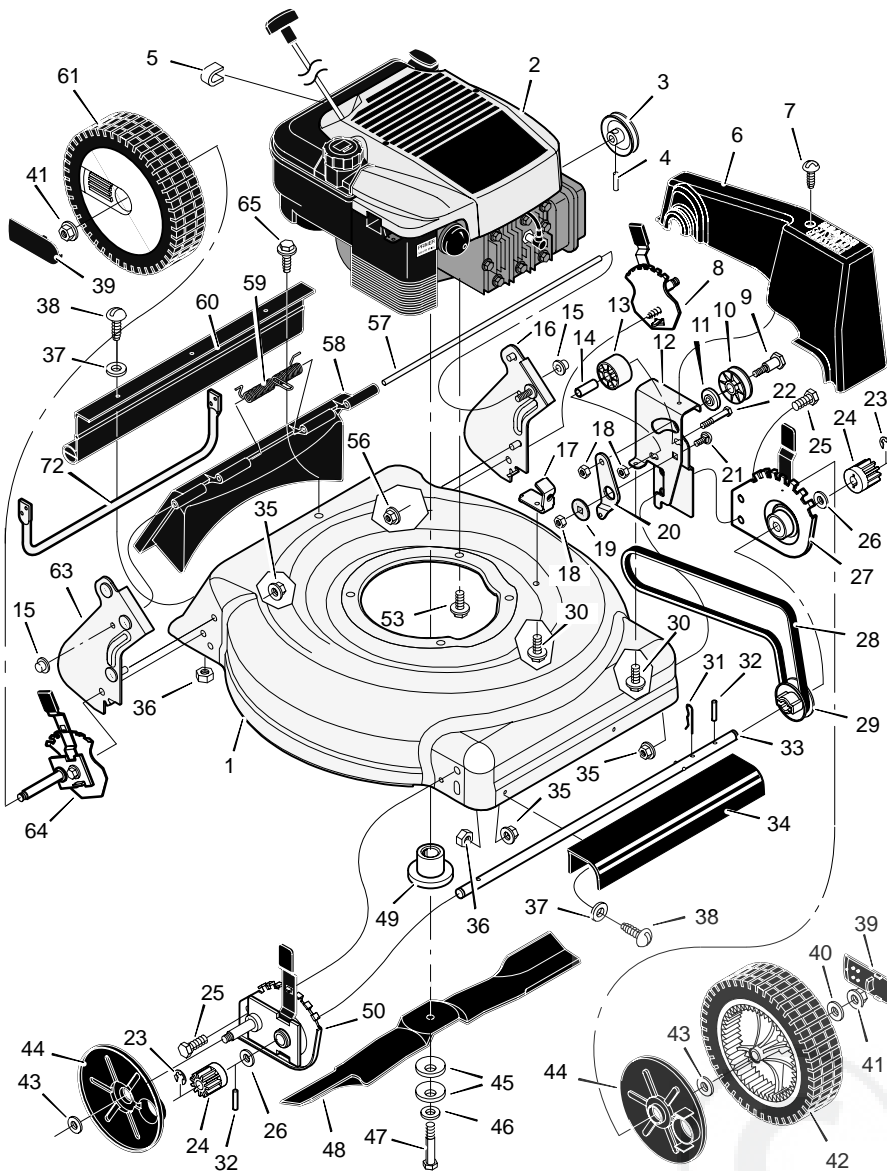

MODEL 20716x50A

REPAIR PARTS

28	Belt	37x99
29	Pulley, Axle	71791
30	Screw	26x263
31	Pin, Hair	31x9
32	Pin, Spring	43629
33	Axle	671931
34	Cover, Axle (Gray)	672108
35	Nut, Flange	15x68
36	Nut, Hex	15x102
37	Washer	17x38
38	Screw	4x21
39	Cap, Hub	672122
40	Washer	17x169
41	Nut, Flange	15x84
42	Wheel, Drive	71133
43	Washer	17x120
44	Cover, Dust	71780
45	Washer, Belleville	17x137
46	Washer	17x124
47	Bolt	1x153
48	Blade	672763E701
49	Adapter, Blade	672503
50	Adjuster, Right Frt. Height	672602
53	Bolt, Engine	25x6
56	Nut, Flange	15x79
57	Rod, Pivot	215x17 Z
58	Door, Rear (Gray)	672612
59	Spring	166x44
60	Deflector, Rear	671970
61	Wheel, Rear	71132
63	Bracket, Right Handle	672868E700
64	Adjuster, Right Height	672604
65	Screw	26x245
72	Guard, Rear	671990
--	Instruction Book	F-000444L

MODEL 20716x50A

REPAIR PARTS

1	Handle, Upper (Gray)	71581E724	13	Knob	71294	23	Harness, Wiring	250x73
2	Handle, Lower (Gray)	1101011E724	14	Pin, Hair	31x10	24	Battery	776014
3	Bolt	26x286	15	Clamp	42294	25	Case, Battery	776013
4	Control, Drive	672872	16	Guide, Rope	71530	26	Bracket, Battery	671959
5	Locknut	15x116	17	Cap	91488	27	Key, Ignition	672220
6	Cable, Stop	672831	18	Nut	91489	28	Frame, Top	71592
8	Engine Stop Lever	672878E701	19	Bolt	3x136	29	Frame Assembly	672614
9	Bracket, Stop Lever	43628 BC	20	Cover, Ignition	671916	30	Bag, Cloth	672110
11	Fastener, Cable	71372	21	Switch Ignition & Key	776011			
12	Bolt	2x77	22	Charger, Battery	671991			