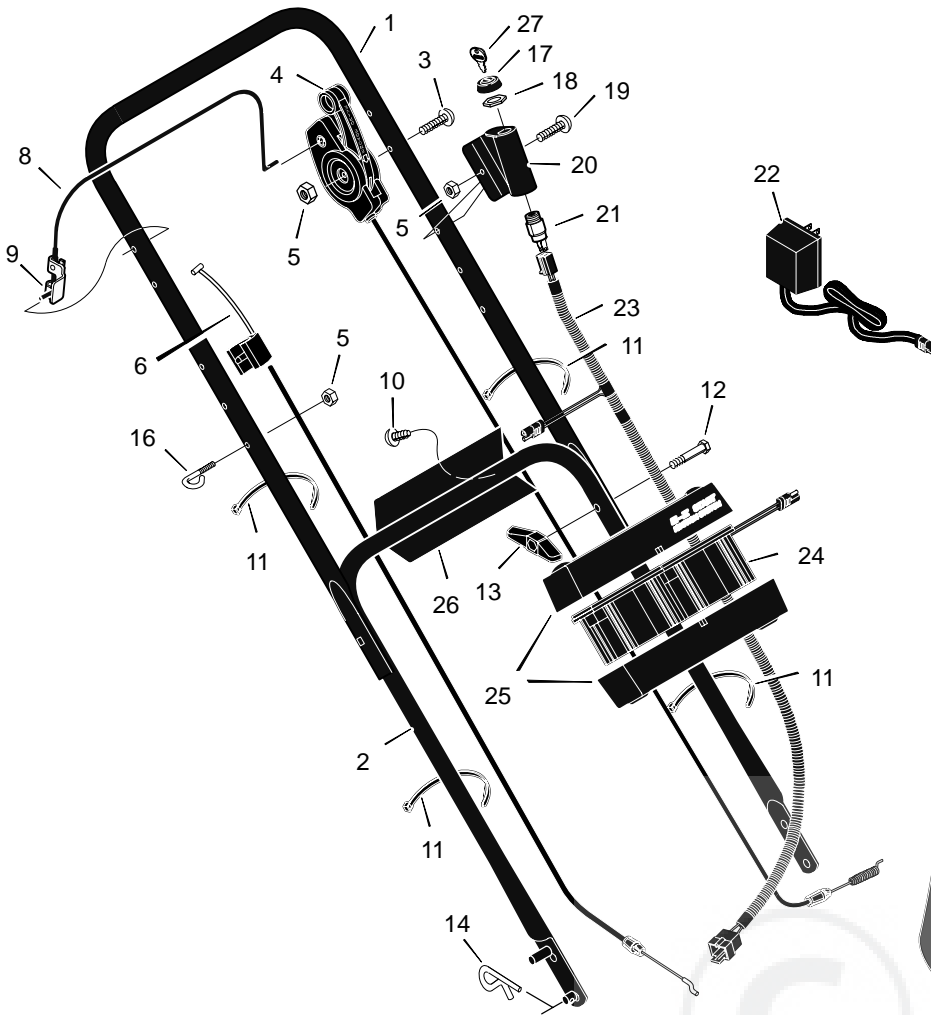

MODEL 20716x50A

REPAIR PARTS

28	Belt	37x99
29	Pulley, Axle	71791
30	Screw	26x263
31	Pin, Hair	31x9
32	Pin, Spring	43629
33	Axle	671931
34	Cover, Axle (Gray)	672108
35	Nut, Flange	15x68
36	Nut, Hex	15x102
37	Washer	17x38
38	Screw	4x21
39	Cap, Hub	672122
40	Washer	17x169
41	Nut, Flange	15x84
42	Wheel, Drive	71133
43	Washer	17x120
44	Cover, Dust	71780
45	Washer, Belleville	17x137
46	Washer	17x124
47	Bolt	1x153
48	Blade	672763E701
49	Adapter, Blade	672503
50	Adjuster, Right Frt. Height	672602
53	Bolt, Engine	25x6
56	Nut, Flange	15x79
57	Rod, Pivot	215x17 Z
58	Door, Rear (Gray)	672612
59	Spring	166x44
60	Deflector, Rear	671970
61	Wheel, Rear	71132
63	Bracket, Right Handle	672868E700
64	Adjuster, Right Height	672604
65	Screw	26x245
72	Guard, Rear	671990
--	Instruction Book	F-000444L

MODEL 20716x50A

REPAIR PARTS

1	Handle, Upper (Gray)	71581E724	13	Knob	71294	23	Harness, Wiring	250x73
2	Handle, Lower (Gray)	1101011E724	14	Pin, Hair	31x10	24	Battery	776014
3	Bolt	26x286	15	Clamp	42294	25	Case, Battery	776013
4	Control, Drive	672872	16	Guide, Rope	71530	26	Bracket, Battery	671959
5	Locknut	15x116	17	Cap	91488	27	Key, Ignition	672220
6	Cable, Stop	672831	18	Nut	91489	28	Frame, Top	71592
8	Engine Stop Lever	672878E701	19	Bolt	3x136	29	Frame Assembly	672614
9	Bracket, Stop Lever	43628 BC	20	Cover, Ignition	671916	30	Bag, Cloth	672110
11	Fastener, Cable	71372	21	Switch Ignition & Key	776011			
12	Bolt	2x77	22	Charger, Battery	671991			