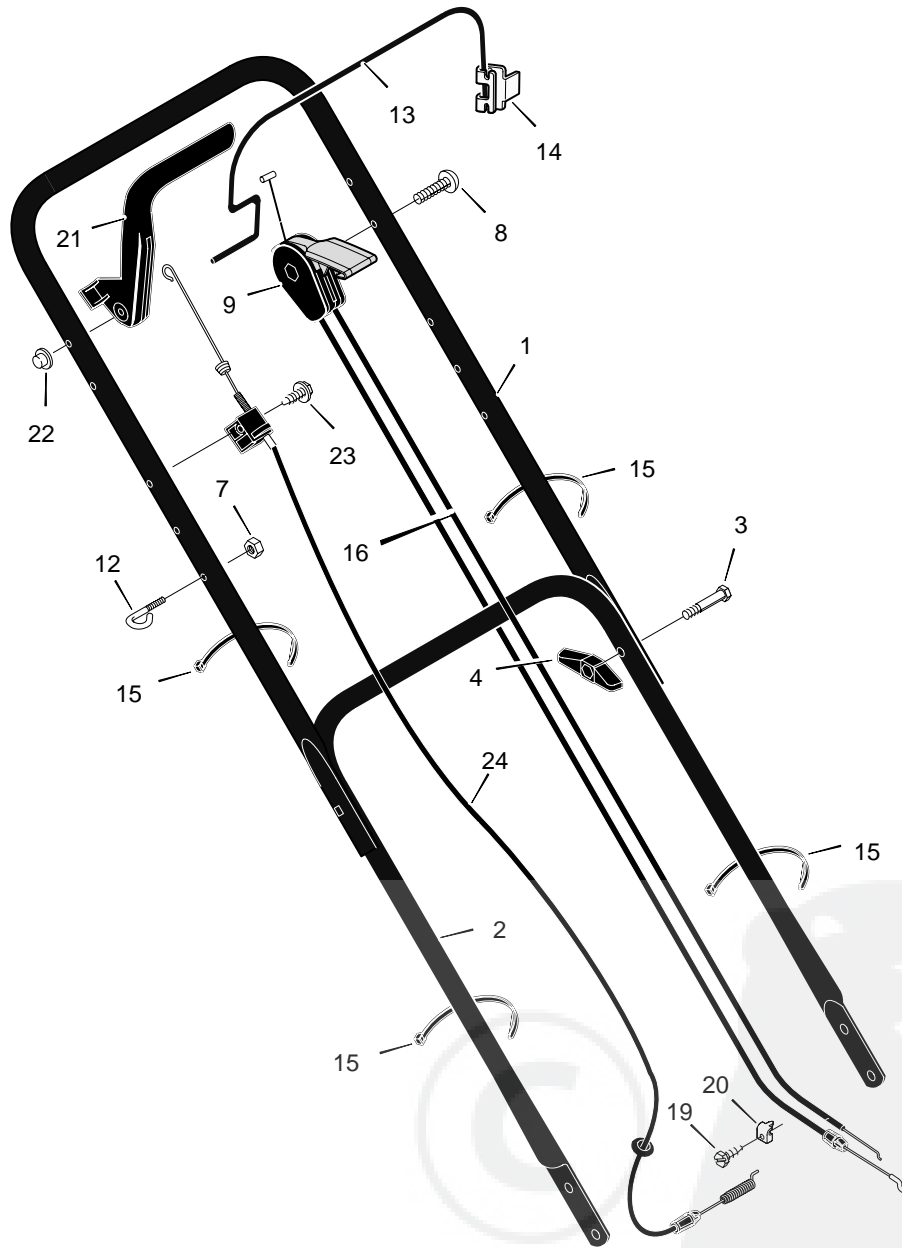

MODEL 20755x50B

REPAIR PARTS

24	Bolt, Engine	25x6
25	Spring, Torsion	166x5
26	Push On Cap	28x42
27	Deflector, Chute	42919
28	Rod	215x11 Z
29	Nut	15x82
30	Wheel and Tire, Front	672213
31	Housing	70133
34	Screw	26x245
35	Guard, Axle	71034
36	Bracket, Right Handle	42712E700
37	Belt, Briggs & Stratton	37x72
38	Bolt	1x38
39	Height Adjuster, Left	401023
	Height Adjuster, Right	401022
41	Axle, Pulley & Setscrew	71466
42	Setscrew	23x50
43	Belt Guard, Briggs	71024
45	Pin, Drive	43629
46	Pulley, Idler	71905
47	Support, Idler	71046 Z
48	Nut	15x88
49	Stop, Rope	42189
50	Pulley, Idler	71054
51	Spring, Extension	165x94
52	Bolt, Hex	1x141
53	Bolt, Hex	1x102
54	Bracket, Idler	71045 Z
55	Arm, Idler	71026 Z
56	Bolt, Shoulder	9x48
57	Cap, Hub	672216
58	Nut, Flange	15x68
59	Bearing and Retainer	70250
60	Washer, Belleville	17x178
61	Retainer Ring	11x24
62	Guard, Rear	71798
63	Screw	26x274
64	Rod, Guard	71800 Z
65	Extension, Rear	71746E701
--	Instruction Book	F-97510

1	Engine	-----	12	Cover, Dust	71032
2	Pulley	71434	13	Bolt, Hex	1x85
3	Pin, Spring	32x64	14	Screw	26x214
4	Pin, Hair	31x10	15	Guide, Belt	71051 Z
5	Bracket, Left Handle	42713E700	16	Belt Guide, Briggs	71049 Z
6	Nut	15x84	17	Height Adjuster, Front	401025
7	Washer	17x169	18	Grip	43394
8	Wheel, Drive	672208	19	Washer	17x124
9	Screw	26x221	20	Bolt	1x143
10	Gear, Right Pinion	43630	21	Washer, Belleville	17x137
	Gear, Left Pinion	43631	22	Blade	42225E701
11	Washer	17x139	23	Adapter, Blade	71057

1	Handle, Upper (Black)	71581E724	12	Guide, Rope	43956	21	Lever, Drive	43722
2	Handle, Lower (Black)	672207E724	13	Stop Lever - Straight	672066E245	22	Push On Cap	28x48
3	Bolt	2x77	14	Bracket, Stop Lever	43628 BC	23	Screw	26x256
4	Knob, Plastic	71294	15	Fastener, Cable	71372	24	Cable, Drive	71036
7	Locknut	15x116	16	Engine Stop Cable	672126			
8	Screw	3x144	19	Screw	26x268			
9	Throttle Control	672141	20	Clamp	42294			