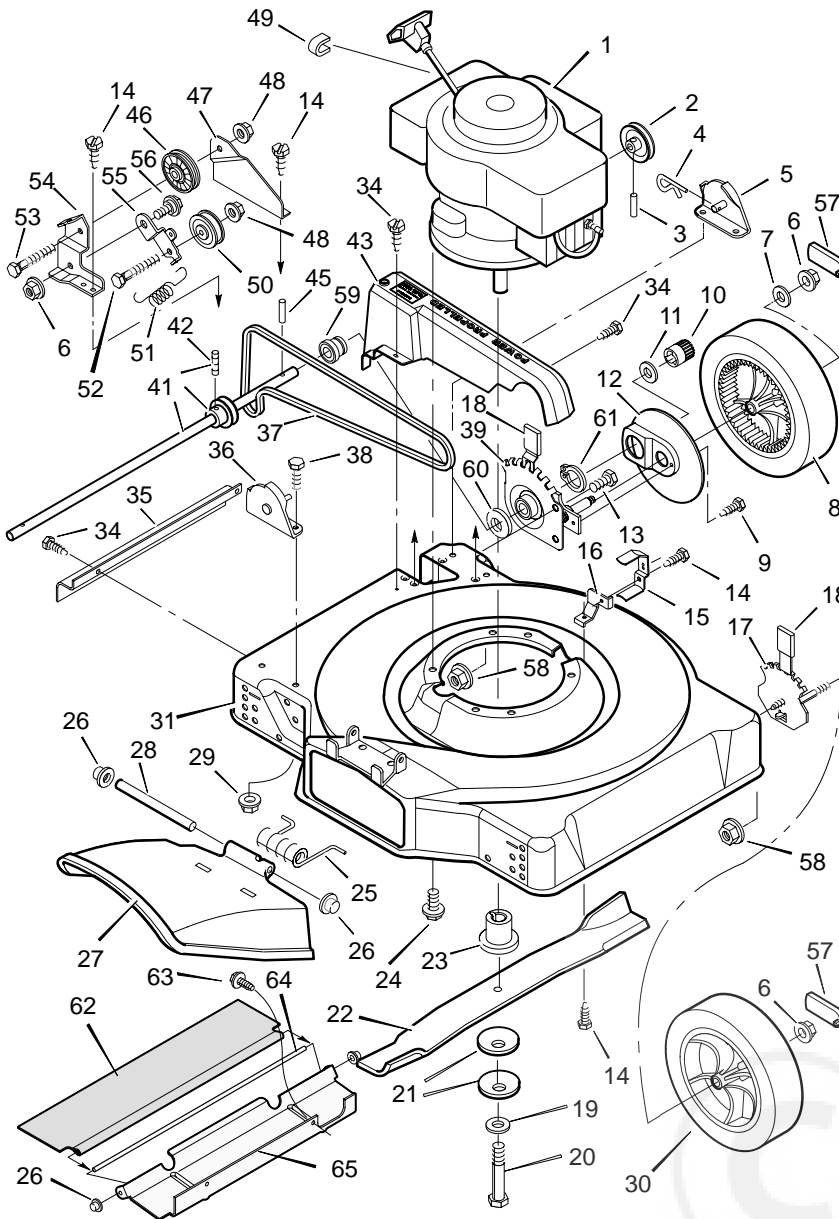

MODEL 20755x50B

REPAIR PARTS

24	Bolt, Engine	25x6
25	Spring, Torsion	166x5
26	Push On Cap	28x42
27	Deflector, Chute	42919
28	Rod	215x11 Z
29	Nut	15x82
30	Wheel and Tire, Front	672213
31	Housing	70133
34	Screw	26x245
35	Guard, Axle	71034
36	Bracket, Right Handle	42712E700
37	Belt, Briggs & Stratton	37x72
38	Bolt	1x38
39	Height Adjuster, Left	401023
	Height Adjuster, Right	401022
41	Axle, Pulley & Setscrew	71466
42	Setscrew	23x50
43	Belt Guard, Briggs	71024
45	Pin, Drive	43629
46	Pulley, Idler	71905
47	Support, Idler	71046 Z
48	Nut	15x88
49	Stop, Rope	42189
50	Pulley, Idler	71054
51	Spring, Extension	165x94
52	Bolt, Hex	1x141
53	Bolt, Hex	1x102
54	Bracket, Idler	71045 Z
55	Arm, Idler	71026 Z
56	Bolt, Shoulder	9x48
57	Cap, Hub	672216
58	Nut, Flange	15x68
59	Bearing and Retainer	70250
60	Washer, Belleville	17x178
61	Retainer Ring	11x24
62	Guard, Rear	71798
63	Screw	26x274
64	Rod, Guard	71800 Z
65	Extension, Rear	71746E701
--	Instruction Book	F-97510

1	Engine	-----	12	Cover, Dust	71032
2	Pulley	71434	13	Bolt, Hex	1x85
3	Pin, Spring	32x64	14	Screw	26x214
4	Pin, Hair	31x10	15	Guide, Belt	71051 Z
5	Bracket, Left Handle	42713E700	16	Belt Guide, Briggs	71049 Z
6	Nut	15x84	17	Height Adjuster, Front	401025
7	Washer	17x169	18	Grip	43394
8	Wheel, Drive	672208	19	Washer	17x124
9	Screw	26x221	20	Bolt	1x143
10	Gear, Right Pinion	43630	21	Washer, Belleville	17x137
	Gear, Left Pinion	43631	22	Blade	42225E701
11	Washer	17x139	23	Adapter, Blade	71057

1	Handle, Upper (Black)	71581E724	12	Guide, Rope	43956	21	Lever, Drive	43722
2	Handle, Lower (Black)	672207E724	13	Stop Lever - Straight	672066E245	22	Push On Cap	28x48
3	Bolt	2x77	14	Bracket, Stop Lever	43628 BC	23	Screw	26x256
4	Knob, Plastic	71294	15	Fastener, Cable	71372	24	Cable, Drive	71036
7	Locknut	15x116	16	Engine Stop Cable	672126			
8	Screw	3x144	19	Screw	26x268			
9	Throttle Control	672141	20	Clamp	42294			