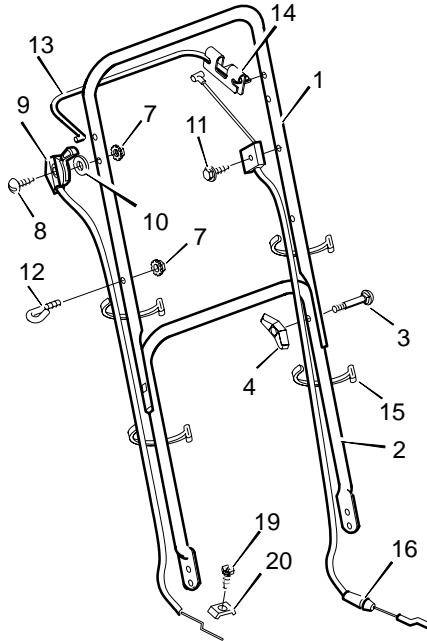

MODEL 20805x19C

MODEL 20805x19C

KEY NO.	DESCRIPTION	PART NO.
1	Engine ‡	_____
2	Housing, For Folding Handle	70137
3	Wheel and Tire #	_____
4	Locknut, Flange	15x68
5	Bolt, Engine	25x6
6	Blade	71548E701
7	Washer, Belleville	17x137
8	Washer	17x124
9	Bolt, Hex	1x142
10	Adapter, Blade	71059
11	Deflector, Rear	71352
12	Stop, Rope	42189
13	Bracket, Right Handle	42712E701
14	Bolt	1x38
15	Pin, Hair	31x10
16	Bracket, Left Handle	42713E701
17	Nut	15x82
18	Washer	20x3
19	Locknut, Flange	15x84
20	Hub Cap – Optional	20107
21	Hub Cap – Optional (For Ball Bearing Wheels)	43847
—	Hub Cap – Optional (For Plastic Wheels)	43615
22	Adjuster, Height	401025
23	Retainer	42743
24	Grip	43394
—	Book, Instruction	F-96533

Handle For Briggs Engine

KEY NO.	DESCRIPTION	PART NO.
1	Handle, Upper	71359E701
2	Handle, Lower	71345E701
3	Bolt	2x77
4	Knob, Plastic	71294
7	Locknut	15x116
8	Screw	3x144
9	Throttle Control	71180
10	Washer	17x188
11	Screw	26x220
12	Guide, Rope	43956
13	Engine Stop Lever	71149
14	Bracket, Stop Lever	43628 BC
15	Fastener, Cable	71372
16	Engine Stop Cable	43828
19	Screw	26x268
20	Clamp	42294

MODEL 20805x19C

LOOK AT THE ILLUSTRATIONS. SELECT THE WHEEL AND TIRE YOU WANT AND ORDER FROM THE FOLLOWING CHART.

A

E

B

F

C

G

D

H

WHEEL SIZE & TYPE	A	B	C	D	E	F	G	H
6-inch Plastic, White	---	---	42174	---	---	---	---	---
7-inch Plastic, White	---	71148	20270	42172	---	---	---	---
7-inch Plastic, Gray	---	71596	71597	---	---	---	---	---
8-inch Plastic, White	20104	---	20271	42173	20105	43618	---	---
8-inch Plastic, Gray	71598	---	---	71599	71600	71132	---	---
8-inch Metal, White	43273	---	43414	---	43274	---	---	---
8-inch Ball Bearings, White	---	---	---	---	---	43724	---	---
8-inch Ball Bearings, Gray	---	---	---	---	---	71134	---	---
14-inch Spoke	---	---	---	---	---	---	42666	---
16-inch Spoke	---	---	---	---	---	---	70106	70119