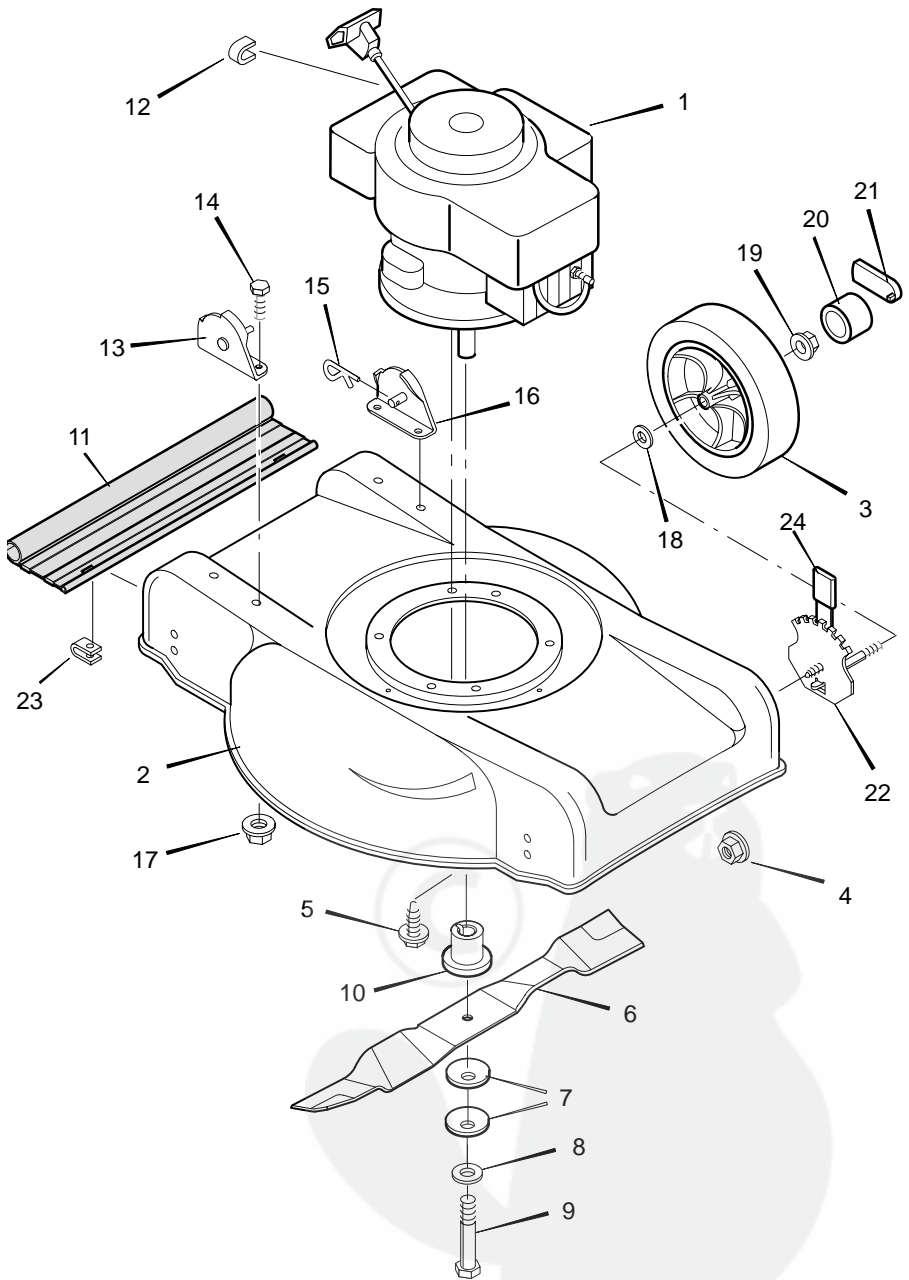

MODEL 20805x19C

MODEL 20805x19C

KEY NO.	DESCRIPTION	PART NO.
1	Engine ‡	_____
2	Housing, For Folding Handle	70137
3	Wheel and Tire #	_____
4	Locknut, Flange	15x68
5	Bolt, Engine	25x6
6	Blade	71548E701
7	Washer, Belleville	17x137
8	Washer	17x124
9	Bolt, Hex	1x142
10	Adapter, Blade	71059
11	Deflector, Rear	71352
12	Stop, Rope	42189
13	Bracket, Right Handle	42712E701
14	Bolt	1x38
15	Pin, Hair	31x10
16	Bracket, Left Handle	42713E701
17	Nut	15x82
18	Washer	20x3
19	Locknut, Flange	15x84
20	Hub Cap – Optional	20107
21	Hub Cap – Optional (For Ball Bearing Wheels)	43847
—	Hub Cap – Optional (For Plastic Wheels)	43615
22	Adjuster, Height	401025
23	Retainer	42743
24	Grip	43394
—	Book, Instruction	F-96533

‡ Parts are available from a Authorized Engine Service Center. See “Engines, Gasoline” or “Gasoline Engines” in the yellow pages of the telephone directory.

See the “Wheel And Tire Parts List” page.

MODEL 20805x19C

Handle For Briggs Engine

KEY NO.	DESCRIPTION	PART NO.
1	Handle, Upper	71359E701
2	Handle, Lower	71345E701
3	Bolt	2x77
4	Knob, Plastic	71294
7	Locknut	15x116
8	Screw	3x144
9	Throttle Control	71180
10	Washer	17x188
11	Screw	26x220
12	Guide, Rope	43956
13	Engine Stop Lever	71149
14	Bracket, Stop Lever	43628 BC
15	Fastener, Cable	71372
16	Engine Stop Cable	43828
19	Screw	26x268
20	Clamp	42294

D

H

WHEEL SIZE & TYPE	A	B	C	D	E	F	G	H
6-inch Plastic, White	---	---	42174	---	---	---	---	---
7-inch Plastic, White	---	71148	20270	42172	---	---	---	---
7-inch Plastic, Gray	---	71596	71597	---	---	---	---	---
8-inch Plastic, White	20104	---	20271	42173	20105	43618	---	---
8-inch Plastic, Gray	71598	---	---	71599	71600	71132	---	---
8-inch Metal, White	43273	---	43414	---	43274	---	---	---
8-inch Ball Bearings, White	---	---	---	---	---	43724	---	---
8-inch Ball Bearings, Gray	---	---	---	---	---	71134	---	---
14-inch Spoke	---	---	---	---	---	---	42666	---
16-inch Spoke	---	---	---	---	---	---	70106	70119