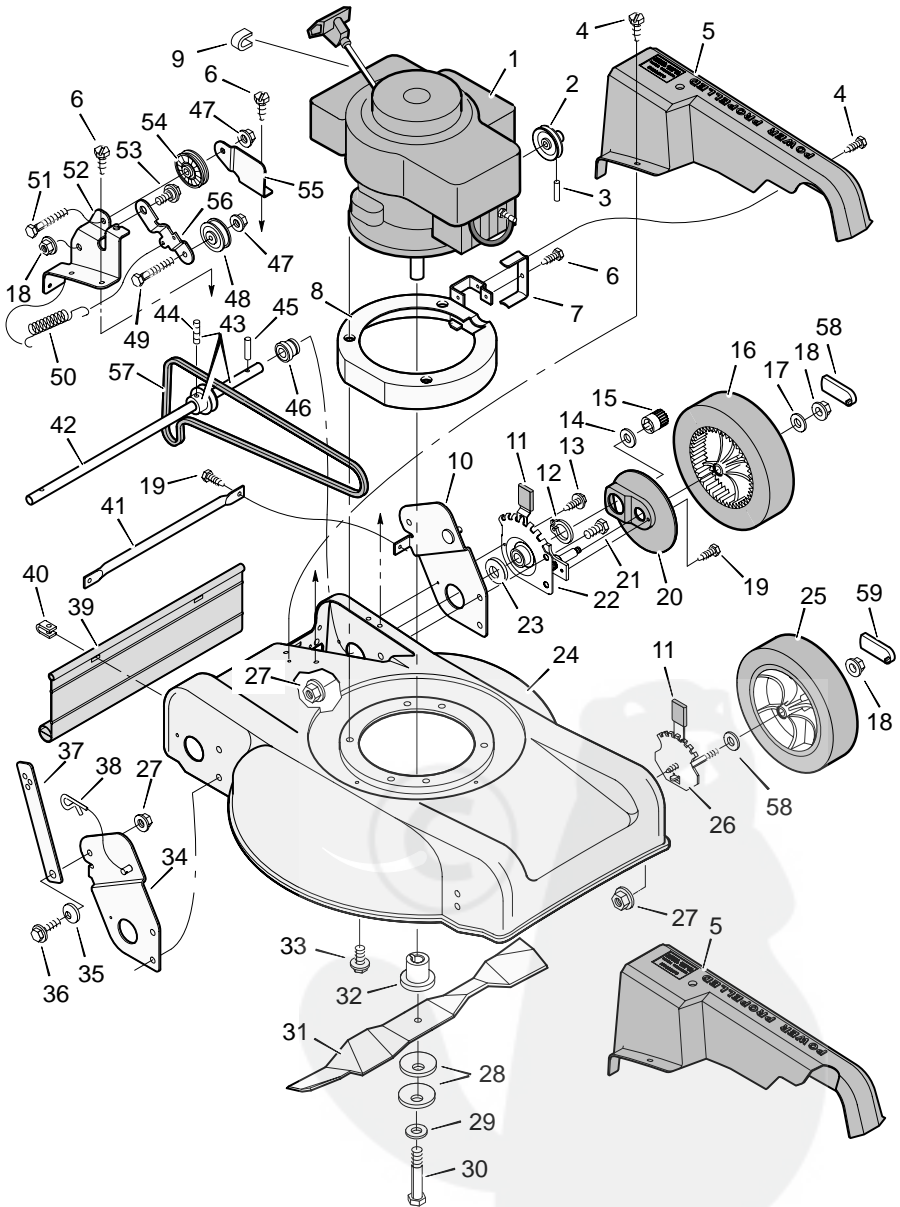

# MODEL 20905x29A

| KEY NO. | DESCRIPTION                 | PART NO.  | KEY NO. | DESCRIPTION                 | PART NO.  |
|---------|-----------------------------|-----------|---------|-----------------------------|-----------|
| 1       | Engine ‡                    |           | 30      | Bolt, Blade                 | 1x144     |
| 2       | Pulley, Engine              | 42493     | 31      | Blade                       | 71548E701 |
| 3       | Pin, Spring                 | 32x64     | 32      | Adapter, Blade              | 71353     |
| 4       | Screw                       | 26x245    | 33      | Bolt, Engine                | 25x8      |
| 5       | Belt Guard                  | 71330     | 34      | Handle Bracket, Right       | 71341E701 |
| 6       | Screw                       | 26x214    | 35      | Washer                      | 20x3      |
| 7       | Guide, Belt                 | 71347Z    | 36      | Bolt, Shoulder              | 9x29      |
| 8       | Plate, Spacer               | 71335E701 | 37      | Support, Handle             | 71344     |
| 9       | Stop, Rope                  | 42198     | 38      | Pin, Hair                   | 31x10     |
| 10      | Handle Bracket, Left        | 71342E701 | 39      | Guard, Rear                 | 71352     |
| 11      | Grip                        | 43394     | 40      | Retainer                    | 42743     |
| 12      | Ring, Retaining             | 11x24     | 41      | Brace, Rear                 | 71343     |
| 13      | Screw                       | 26x185    | 42      | Axle                        | 71348     |
| 14      | Washer                      | 17x139    | 43      | Axle, Pulley & Set Screw    | 71349     |
| 15      | Gear, Right Pinion          | 43630     | 44      | Setscrew                    | 23x50     |
| -       | Gear, Left Pinion           | 43631     | 45      | Pin, Drive                  | 43629     |
| 16      | Wheel, Drive                | 43617     | 46      | Bearing Retainer            | 70250     |
| 17      | Washer                      | 17x169    | 47      | Locknut, Flange             | 15x88     |
| 18      | Nut                         | 15x84     | 48      | Pulley, Idler               | 71054     |
| 19      | Screw                       | 26x221    | 49      | Bolt                        | 1x141     |
| 20      | Cover, Dust                 | 71032     | 50      | Spring                      | 165x94    |
| 21      | Bolt, Hex                   | 1x85      | 51      | Bolt                        | 1x102     |
| 22      | Height Adjuster, Right Rear | 401023    | 52      | Bracket, Idler              | 71336Z    |
|         | Height Adjuster, Left Rear  | 401022    | 53      | Bolt, Shoulder              | 9x48      |
| 23      | Washer                      | 17x178    | 54      | Pulley, Idler               | 71055     |
| 24      | Housing                     | 70141     | 55      | Support, Idler              | 71338Z    |
| 25      | Wheel, Front (Standard)     | 43618     | 56      | Arm, Idler                  | 71337Z    |
| -       | Wheel, Front (Ball Bearing) | 43724     | 57      | Belt                        | 37x78     |
| 26      | Height Adjuster, Front      | 401025    | 58      | Washer                      | 20x3      |
| 27      | Nut, Hex                    | 15x68     | 59      | Hub Cap (Standard)          | 43615     |
| 28      | Washer, Belleville          | 17x137    | -       | Hub Cap (Ball Bearing)      | 43847     |
| 29      | Washer                      | 17x124    | -       | Book, Instruction (English) | F-96535   |