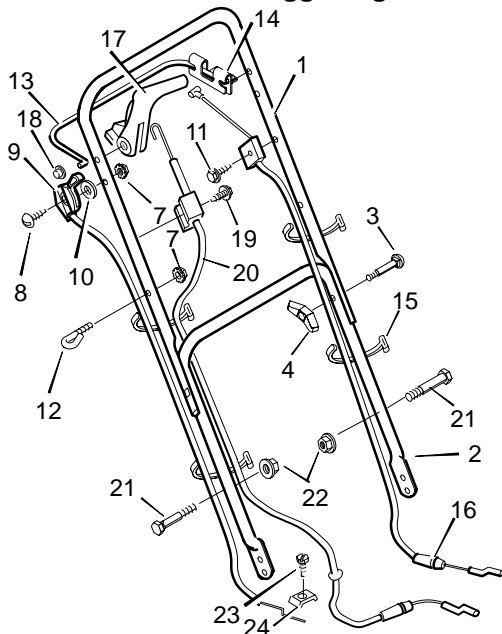

MODEL 20905x29A

Handle For Briggs Engine

KEY NO.	DESCRIPTION	PART NO.	KEY NO.	DESCRIPTION	PART NO.
1	Handle, Upper	71359E701	14	Bracket, Stop Lever	43628 BC
2	Handle, Lower	71345E701	15	Fastener, Cable	71372
3	Bolt	2x77	16	Cable, Engine Stop	43828
4	Knob	71294	17	Lever, Drive	43722
7	Locknut	15x116	18	Push On Cap	28x48
8	Screw	3x144	19	Screw	26x256
9	Throttle Control	71180	20	Cable, Drive	71036
10	Washer	17x188	21	Bolt	1x131
11	Screw	26x220	22	Nut	15x104
12	Guide, Rope	43956	23	Screw	26x268
13	Lever, Engine Stop	71360	24	Clamp	42294