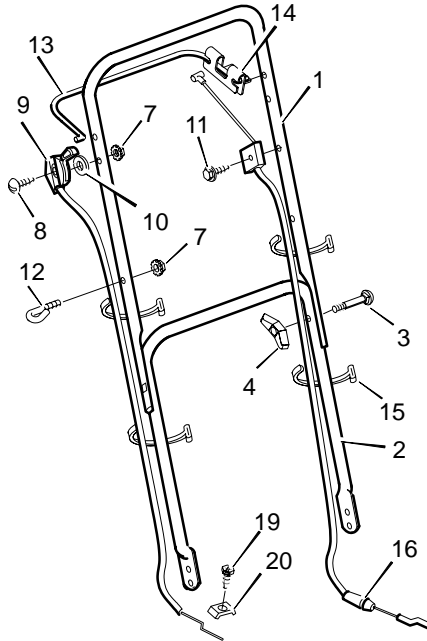

MODEL 21665x66D

Handle For Briggs Engine

KEY NO.	DESCRIPTION	PART NO.	KEY NO.	DESCRIPTION	PART NO.
1	Handle, Upper (Black)	71581E701	10	Washer	17x188
--	Handle, Upper (Gray)	71581E724	11	Screw	26x220
2	Handle, Lower (Black)	71137E701	12	Guide, Rope	43956
--	Handle, Lower (Gray)	71137E724	13	Engine Stop Lever	43653E700
3	Bolt	2x77	14	Bracket, Stop Lever	43628 BC
4	Knob, Plastic	71294	15	Fastener, Cable	71372
7	Locknut	15x116	16	Engine Stop Cable	71563
8	Screw	3x144	19	Screw	26x268
9	Throttle Control	71560	20	Clamp	42294

MODEL 21665x66D

MODEL 21665x66D

KEY NO.	DESCRIPTION	PART NO.
1	Engine ‡	_____
2	Washer	10851Z
3	Bolt, Engine	25x6
4	Housing	70162
5	Adapter, Blade	71056
6	Blade	71877E701
7	Washer, Belleville	17x137
8	Washer	17x124
9	Bolt, Hex	1x142
10	Push-On Cap	28x42
11	Pin, Hair	31x10
12	Bracket, Left Handle	71097E701
13	Bracket, Right Handle	71096E701
14	Rod, Door Pivot	215x14 Z
15	Screw	26x245
16	Deflector, Rear (Model with Height Adjusters)	43640
	Deflector, Rear (Model without Height Adjusters)	42678
17	Door, Rear	71517
18	Spring, Torsion	166x33
19	Spacer, Door	71410
20	Screw	26x259
21	Wheel and Tire #	_____
22	Bolt, Axle	9x10
23	Nut, Flange	15x68Z
24	Adjuster, Height	401025
25	Nut, Flange	15x79
26	Stop, Rope	42189
27	Spacer	43784
28	Hub Cap – Optional	20107
29	Hub Cap – Optional (For 8x2 in. Ball Bearing Wheel)	43847
—	Hub Cap – Optional (For 8x2 in. Plastic Wheel)	43615
30	Grip	43394
31	Cover, Rear	71246E701
32	Screw	26x214
–	Book, Instruction	F-96501