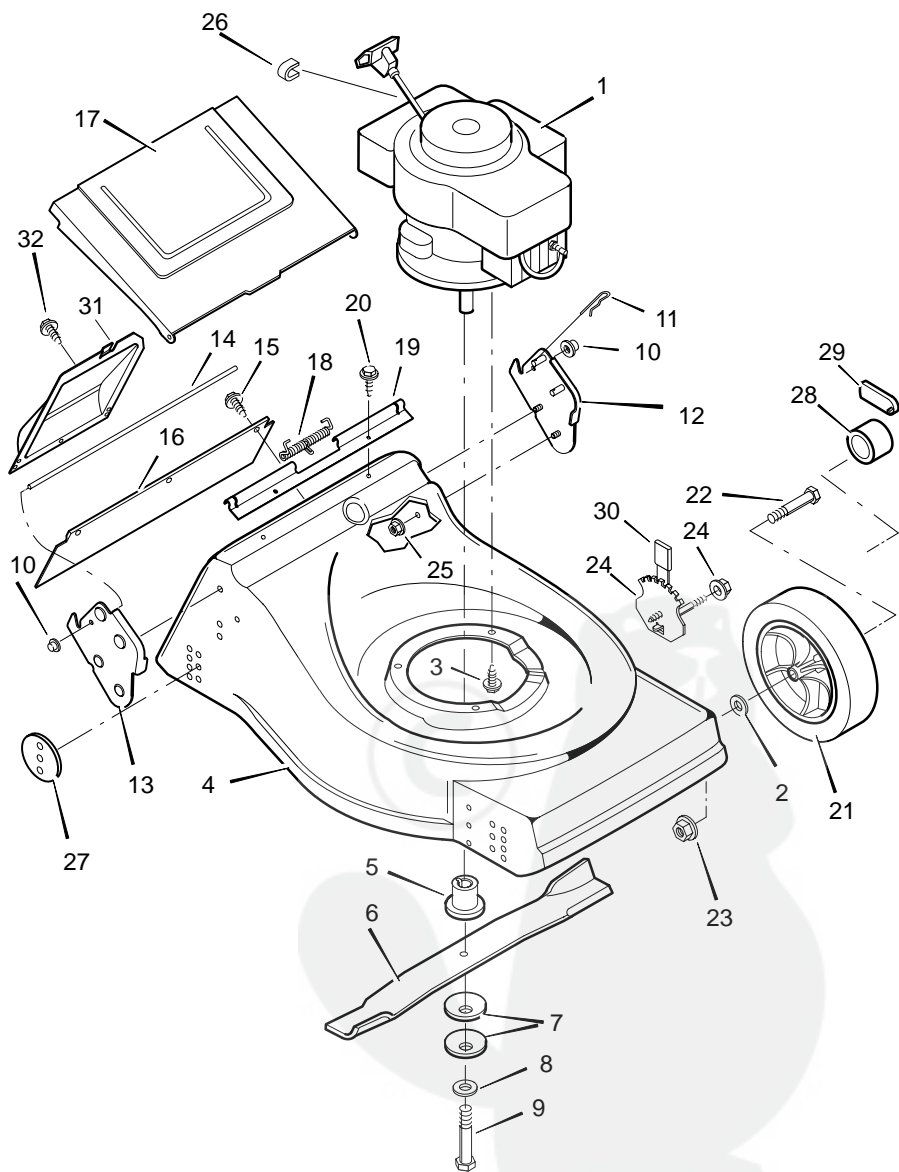

MODEL 21665x66D

Handle For Briggs Engine

KEY NO.	DESCRIPTION	PART NO.	KEY NO.	DESCRIPTION	PART NO.
1	Handle, Upper (Black)	71581E701	10	Washer	17x188
--	Handle, Upper (Gray)	71581E724	11	Screw	26x220
2	Handle, Lower (Black)	71137E701	12	Guide, Rope	43956
--	Handle, Lower (Gray)	71137E724	13	Engine Stop Lever	43653E700
3	Bolt	2x77	14	Bracket, Stop Lever	43628 BC
4	Knob, Plastic	71294	15	Fastener, Cable	71372
7	Locknut	15x116	16	Engine Stop Cable	71563
8	Screw	3x144	19	Screw	26x268
9	Throttle Control	71560	20	Clamp	42294

MODEL 21665x66D

MODEL 21665x66D

KEY NO.	DESCRIPTION	PART NO.
1	Engine ‡	_____
2	Washer	10851Z
3	Bolt, Engine	25x6
4	Housing	70162
5	Adapter, Blade	71056
6	Blade	71877E701
7	Washer, Belleville	17x137
8	Washer	17x124
9	Bolt, Hex	1x142
10	Push-On Cap	28x42
11	Pin, Hair	31x10
12	Bracket, Left Handle	71097E701
13	Bracket, Right Handle	71096E701
14	Rod, Door Pivot	215x14 Z
15	Screw	26x245
16	Deflector, Rear (Model with Height Adjusters)	43640
	Deflector, Rear (Model without Height Adjusters)	42678
17	Door, Rear	71517
18	Spring, Torsion	166x33
19	Spacer, Door	71410
20	Screw	26x259
21	Wheel and Tire #	_____
22	Bolt, Axle	9x10
23	Nut, Flange	15x68Z
24	Adjuster, Height	401025
25	Nut, Flange	15x79
26	Stop, Rope	42189
27	Spacer	43784
28	Hub Cap – Optional	20107
29	Hub Cap – Optional (For 8x2 in. Ball Bearing Wheel)	43847
—	Hub Cap – Optional (For 8x2 in. Plastic Wheel)	43615
30	Grip	43394
31	Cover, Rear	71246E701
32	Screw	26x214
–	Book, Instruction	F-96501