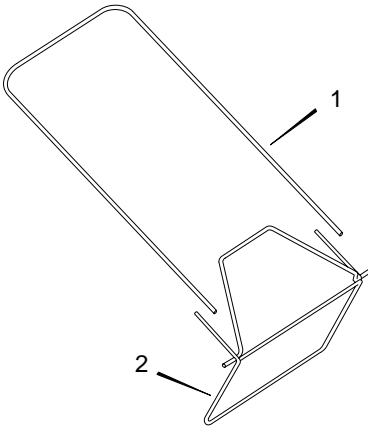

MODEL 21715x19B

KEY NO.	DESCRIPTION	PART NO.
1	Support, Bag	71592
2	Frame Assembly	43666
3	Bag, Cloth	71589
4	Screw	4x21
5	Frame Assembly	43755Z
6	Push On Cap	28x39
7	Side Discharge Attachment – Optional +	43754
8	Washer	17x173
9	Nut	15x102

+ Model 24072A Side Discharge Attachment. This optional accessory gives you the option of discharging the grass to the side.