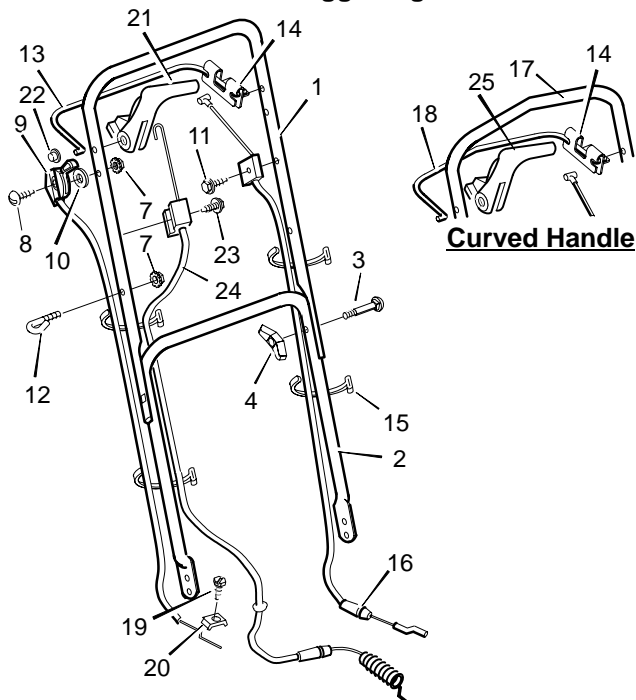

## Handle For Briggs Engine

KEY NO.	DESCRIPTION	PART NO.	KEY NO.	DESCRIPTION	PART NO.
1	Handle, Upper - Straight (Black)	71581E701	14	Bracket, Stop Lever	43628 BC
--	Handle, Upper - Straight (Gray)	71581E724	15	Fastener, Cable	71372
2	Handle, Lower (Black)	71137E701	16	Engine Stop Cable	71563
--	Handle, Lower (Gray)	71137E724	17	Handle, Upper - Curved (Black)	71580E701
3	Bolt	2x77	--	Handle, Upper - Curved (Gray)	71580E724
4	Knob, Plastic	71294	18	Stop Lever - Curved	43791
7	Locknut	15x116	19	Screw	26x268
8	Screw	3x144	20	Clamp	42294
9	Throttle Control	71559	21	Lever, Drive - Straight	43722
10	Washer	17x188	22	Push On Cap	28x48
11	Screw	26x220	23	Screw	26x256
12	Guide, Rope	43956	24	Cable, Drive	71638
13	Stop Lever - Straight	43651E700	25	Lever, Drive - Curved	43723