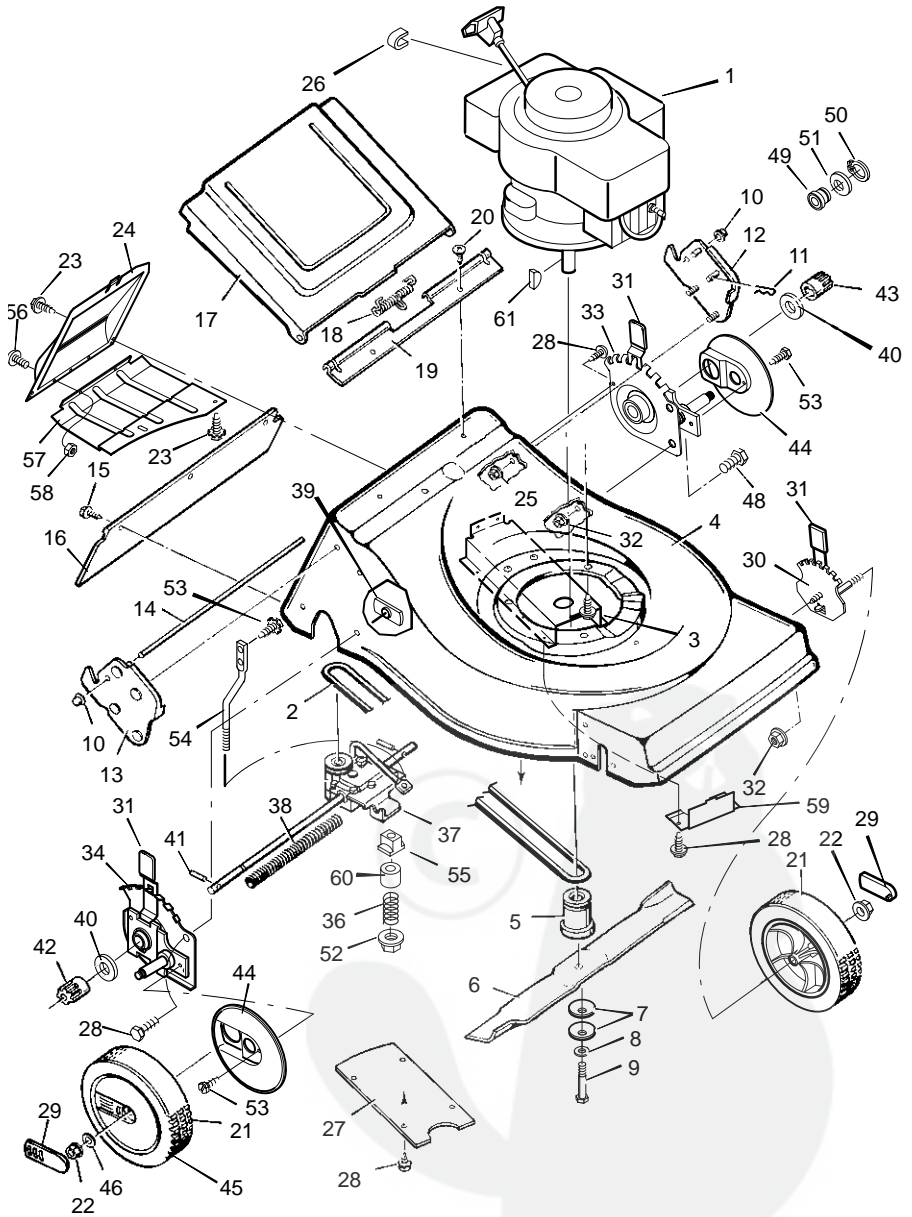

MODEL 21715x19B

MODEL 21715x19B

KEY NO.	DESCRIPTION	PART NO.	KEY NO.	DESCRIPTION	PART NO.
1	Engine *	----	31	Grip	43394
2	Belt, Drive	37x64	32	Nut, Flange	15x68
3	Bolt, Engine	25x6	33	Height Adjuster, Left Rear	401029
4	Housing	70136	34	Height Adjuster, Right Rear	401028
5	Adapter, Blade	71058	36	Spring, Extension	164x27
6	Blade	71877E701	37	Transmission T/M .50	71549
7	Washer, Belleville	17x137	38	Shield, Axle	43649
8	Washer	17x124	39	Nut, Special	109x7
9	Bolt	1x142	40	Washer, Thrust	17x186
10	Push On Cap	28x42	41	Pin, Drive	43629
11	Pin, Hair	31x10	42	Pinion, Right	71286
12	Handle Bracket, Left	71097E701	43	Pinion, Left	71287
13	Handle Bracket, Right	71096E701	44	Cover, Dust	71032
14	Rod, Door Pivot	215x14Z	45	Wheel, Drive - White	43617
15	Screw	26x245	46	Washer, Thrust	17x169
16	Deflector, Rear	43640	47	Screw	26x185
17	Door, Rear	71409	48	Bolt	1x85
18	Spring, Torsion	166x33	49	Bearing and Retainer	70250
19	Spacer, Door	71410	50	Ring, Retaining	11x24
20	Screw	26x259	51	Washer	17x178
21	Wheel, Front - White	43618	52	Locknut	15x88
22	Nut	15x84	53	Screw	26x221
23	Screw	26x214	54	Support, Spring	71481Z
24	Transmission, Cover	71246E701	55	Bushing	71480
25	Nut, Flange	15x79	56	Screw	4x21
26	Stop, Rope	42189	57	Cover, Lower	71245E701
27	Cover, Belt	43770E701	58	Nut	15x102
28	Screw	26x259	59	Cover, Front Belt	71239E701
29	Hub Cap, Front	43847	60	Spacer	43844
--	Hub Cap, Rear	43615	61	Key, Woodruff	20062
30	Height Adjuster, Front	401025	-	Instruction Book	F-96531

* Parts are available from an Authorized Engine Service Center. See "Engines, Gasoline" or "Gasoline Engines" in the yellow pages of the telephone directory.