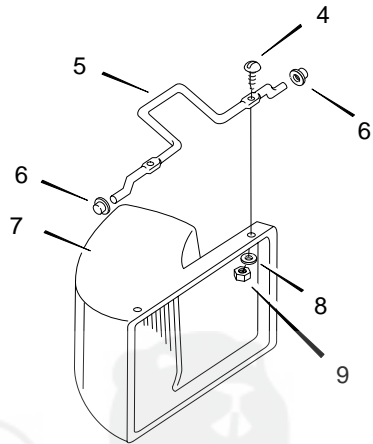

MODEL 21715x19B

KEY NO.	DESCRIPTION	PART NO.
1	Support, Bag	71592
2	Frame Assembly	43666
3	Bag, Cloth	71589
4	Screw	4x21
5	Frame Assembly	43755Z
6	Push On Cap	28x39
7	Side Discharge Attachment – Optional +	43754
8	Washer	17x173
9	Nut	15x102

+ Model 24072A Side Discharge Attachment. This optional accessory gives you the option of discharging the grass to the side.