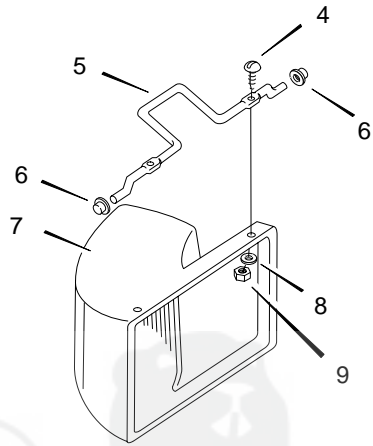

MODEL 21755x19D

KEY NO.	DESCRIPTION	PART NO.
1	Support, Bag	71592
2	Frame Assembly	43666
3	Bag, Cloth	71589
4	Screw	4x21
5	Frame Assembly	43755Z
6	Push On Cap	28x39
7	Side Discharge Attachment – Optional +	43754
8	Washer	17x173
9	Nut	15x102

+ Model 24072A Side Discharge Attachment. This optional accessory gives you the option of discharging the grass to the side.