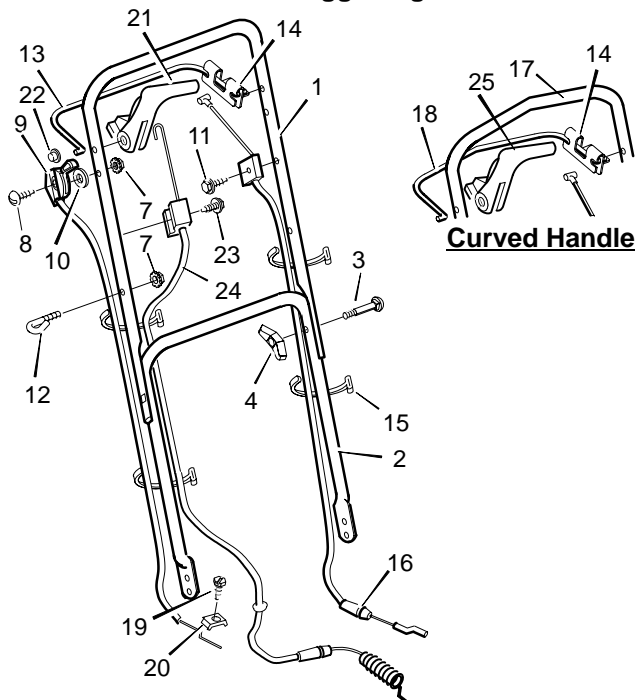

MODEL 21755x19D

Handle For Briggs Engine

KEY NO.	DESCRIPTION	PART NO.	KEY NO.	DESCRIPTION	PART NO.
1	Handle, Upper - Straight (Black)	71581E701	14	Bracket, Stop Lever	43628 BC
--	Handle, Upper - Straight (Gray)	71581E724	15	Fastener, Cable	71372
2	Handle, Lower (Black)	71137E701	16	Engine Stop Cable	71563
--	Handle, Lower (Gray)	71137E724	17	Handle, Upper - Curved (Black)	71580E701
3	Bolt	2x77	--	Handle, Upper - Curved (Gray)	71580E724
4	Knob, Plastic	71294	18	Stop Lever - Curved	43791
7	Locknut	15x116	19	Screw	26x268
8	Screw	3x144	20	Clamp	42294
9	Throttle Control	71559	21	Lever, Drive - Straight	43722
10	Washer	17x188	22	Push On Cap	28x48
11	Screw	26x220	23	Screw	26x256
12	Guide, Rope	43956	24	Cable, Drive	71638
13	Stop Lever - Straight	43651E700	25	Lever, Drive - Curved	43723