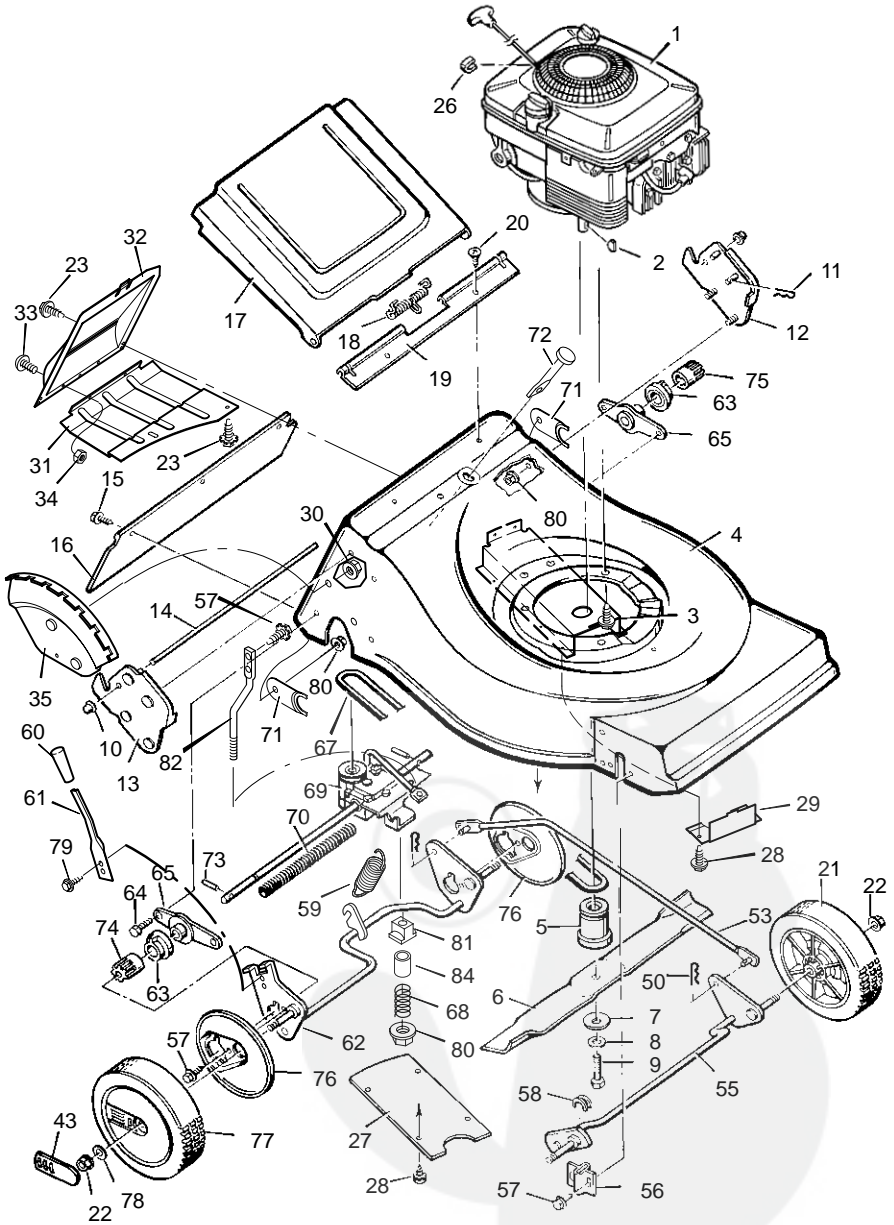

MODEL 21755x19D

MODEL 21755x19D

KEY NO.	DESCRIPTION	PART NO.	KEY NO.	DESCRIPTION	PART NO.
1	Engine ‡	----	43	Hub Cap - Optional	43615
2	Key, Woodruff	20062	50	Pin, Hair	31x9
3	Bolt, Engine	25x6	53	Link, Lifter	43721E701
4	Housing	70146	55	Crossbar, Front	71152E701
5	Adapter, Blade	71058	56	Clip, Retainer	71167
6	Blade	71877E701	57	Screw	26x221
7	Washer, Belleville	17x137	58	Bushing	43731
8	Washer	17x124	59	Spring, Extension	165x97
9	Bolt	1x142	60	Grip, Height Adjuster	71297
10	Push On Cap	28x42	61	Lever, Height Adjuster	71293
11	Pin, Hair	31x10	62	Crossbar, Rear	71572
12	Handle Bracket, Left	71097E701	63	Bearing, Lifter	43788
13	Handle Bracket, Right	71096E701	64	Bolt, Hex	1x91
14	Rod, Door Pivot	215x14Z	65	Support, Axle	71411
15	Screw	26x245	67	Belt, Drive	37x64
16	Deflector, Rear	43640	68	Spring	164x27
17	Door, Rear	71517	69	Transmission T/M .50	71549
18	Spring, Torsion	166x33	70	Shield, Axle	43649
19	Spacer, Door	71410	71	Retainer, Bearing	71482Z
20	Screw	26x259	72	Support, Lifter Spring	71576
21	Wheel, Front - White	43618	73	Pin, Drive	43629
22	Nut	15x84	74	Pinion, Right	71286
23	Screw	26x214	75	Pinion, Left	71287
26	Stop, Rope	42189	76	Cover, Dust	43616
27	Cover, Belt	43770E701	77	Wheel, Drive - White	43617
28	Screw	26x259	78	Washer, Thrust	17x169
29	Cover, Front Belt	71239E701	79	Screw	26x263
30	Nut, Hex Flange	15x79	80	Locknut	15x88
31	Cover, Lower	71245E701	81	Bushing	71480
32	Cover, Rear	71246E701	82	Support, Spring	71481Z
33	Screw	4x21	84	Spacer	43844
34	Nut	15x102	--	Book, Instruction	F-96520
35	Bracket, Index	71575			

‡ Parts are available from a Authorized Engine Service Center. See "Engines, Gasoline" or "Gasoline Engines" in the yellow pages of the telephone directory.