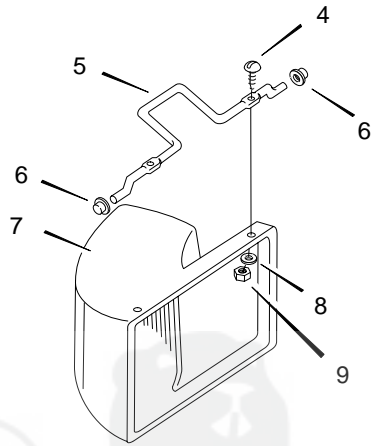

MODEL 21755x64A

KEY NO.	DESCRIPTION	PART NO.
1	Support, Bag	71592
2	Frame Assembly	43666
3	Bag, Cloth	71589
4	Screw	4x21
5	Frame Assembly	43755Z
6	Push On Cap	28x39
7	Side Discharge Attachment – Optional +	43754
8	Washer	17x173
9	Nut	15x102

+ Model 24072A Side Discharge Attachment. This optional accessory gives you the option of discharging the grass to the side.