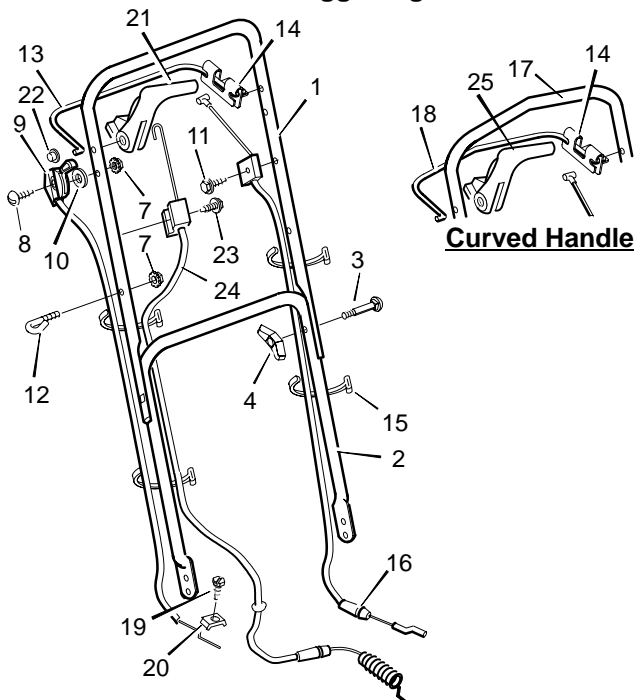

## Handle For Briggs Engine

KEY NO.	DESCRIPTION	PART NO.	KEY NO.	DESCRIPTION	PART NO.
1	Handle, Upper - Straight (Black)	71581E701	14	Bracket, Stop Lever	43628 BC
--	Handle, Upper - Straight (Gray)	71581E724	15	Fastener, Cable	71372
2	Handle, Lower (Black)	71137E701	16	Engine Stop Cable	71563
--	Handle, Lower (Gray)	71137E724	17	Handle, Upper - Curved (Black)	71580E701
3	Bolt	2x77	--	Handle, Upper - Curved (Gray)	71580E724
4	Knob, Plastic	71294	18	Stop Lever - Curved	43791
7	Locknut	15x116	19	Screw	26x268
8	Screw	3x144	20	Clamp	42294
9	Throttle Control	71559	21	Lever, Drive - Straight	43722
10	Washer	17x188	22	Push On Cap	28x48
11	Screw	26x220	23	Screw	26x256
12	Guide, Rope	43956	24	Cable, Drive	71638
13	Stop Lever - Straight	43651E700	25	Lever, Drive - Curved	43723