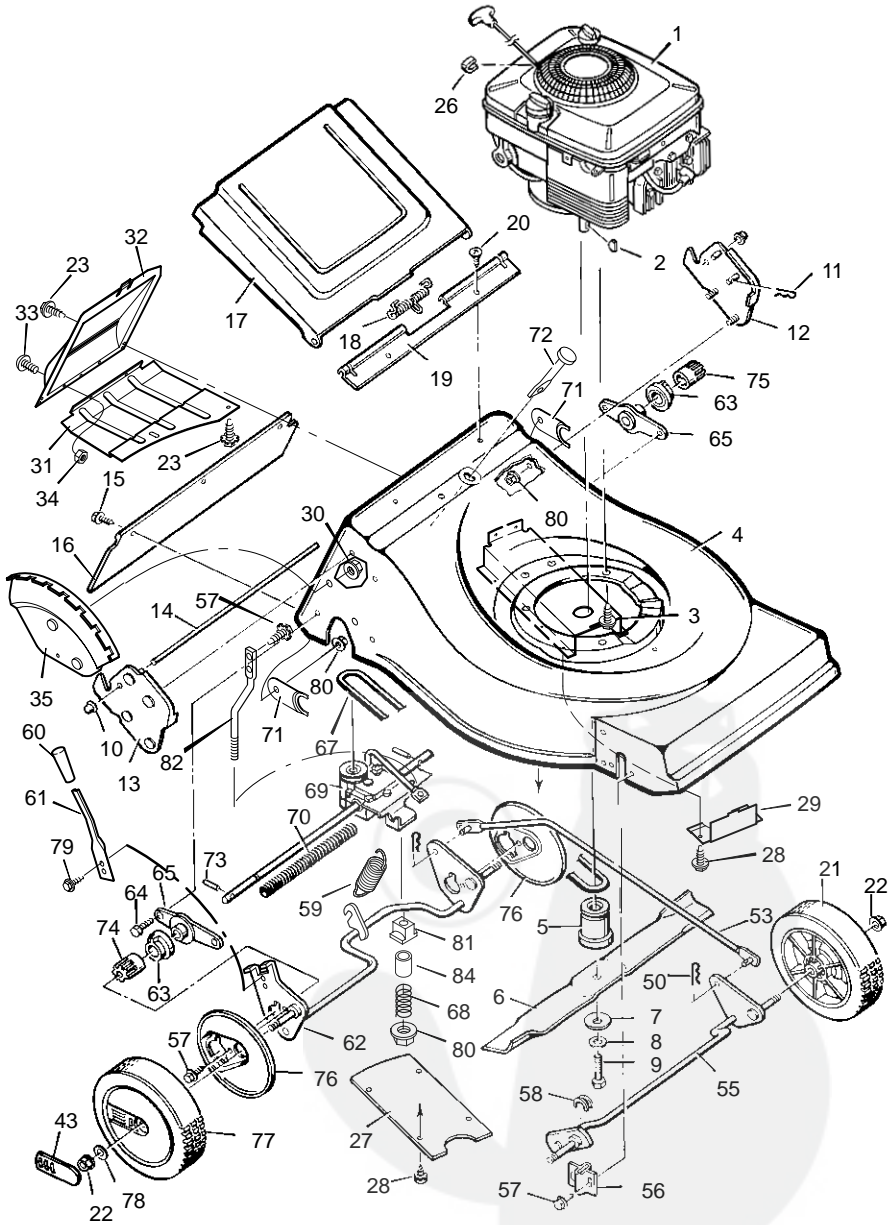

MODEL 21755x66C

MODEL 21755x66C

KEY NO.	DESCRIPTION	PART NO.	KEY NO.	DESCRIPTION	PART NO.
1	Engine ‡	----	43	Hub Cap - Optional	43615
2	Key, Woodruff	20062	50	Pin, Hair	31x9
3	Bolt, Engine	25x6	53	Link, Lifter	43721E701
4	Housing	70146	55	Crossbar, Front	71152E701
5	Adapter, Blade	71058	56	Clip, Retainer	71167
6	Blade	71877E701	57	Screw	26x221
7	Washer, Belleville	17x137	58	Bushing	43731
8	Washer	17x124	59	Spring, Extension	165x97
9	Bolt	1x142	60	Grip, Height Adjuster	71297
10	Push On Cap	28x42	61	Lever, Height Adjuster	71293
11	Pin, Hair	31x10	62	Crossbar, Rear	71572
12	Handle Bracket, Left	71097E701	63	Bearing, Lifter	43788
13	Handle Bracket, Right	71096E701	64	Bolt, Hex	1x91
14	Rod, Door Pivot	215x14Z	65	Support, Axle	71411
15	Screw	26x245	67	Belt, Drive	37x64
16	Deflector, Rear	43640	68	Spring	164x27
17	Door, Rear	71517	69	Transmission T/M .50	71549
18	Spring, Torsion	166x33	70	Shield, Axle	43649
19	Spacer, Door	71410	71	Retainer, Bearing	71482Z
20	Screw	26x259	72	Support, Lifter Spring	71576
21	Wheel, Front - White	43618	73	Pin, Drive	43629
22	Nut	15x84	74	Pinion, Right	71286
23	Screw	26x214	75	Pinion, Left	71287
26	Stop, Rope	42189	76	Cover, Dust	43616
27	Cover, Belt	43770E701	77	Wheel, Drive - White	43617
28	Screw	26x259	78	Washer, Thrust	17x169
29	Cover, Front Belt	71239E701	79	Screw	26x263
30	Nut, Hex Flange	15x79	80	Locknut	15x88
31	Cover, Lower	71245E701	81	Bushing	71480
32	Cover, Rear	71246E701	82	Support, Spring	71481Z
33	Screw	4x21	84	Spacer	43844
34	Nut	15x102	--	Book, Instruction	F-96530
35	Bracket, Index	71575			

‡ Parts are available from a Authorized Engine Service Center. See "Engines, Gasoline" or "Gasoline Engines" in the yellow pages of the telephone directory.