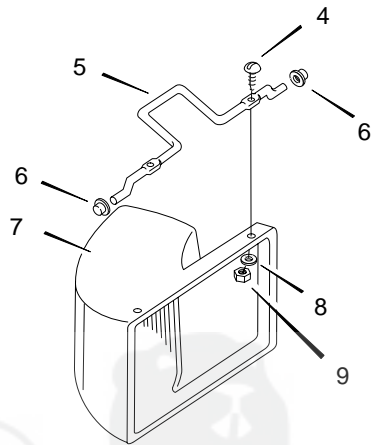

MODEL 21755x66C

KEY NO.	DESCRIPTION	PART NO.
1	Support, Bag	71592
2	Frame Assembly	43666
3	Bag, Cloth	71589
4	Screw	4x21
5	Frame Assembly	43755Z
6	Push On Cap	28x39
7	Side Discharge Attachment – Optional +	43754
8	Washer	17x173
9	Nut	15x102

+ Model 24072A Side Discharge Attachment. This optional accessory gives you the option of discharging the grass to the side.