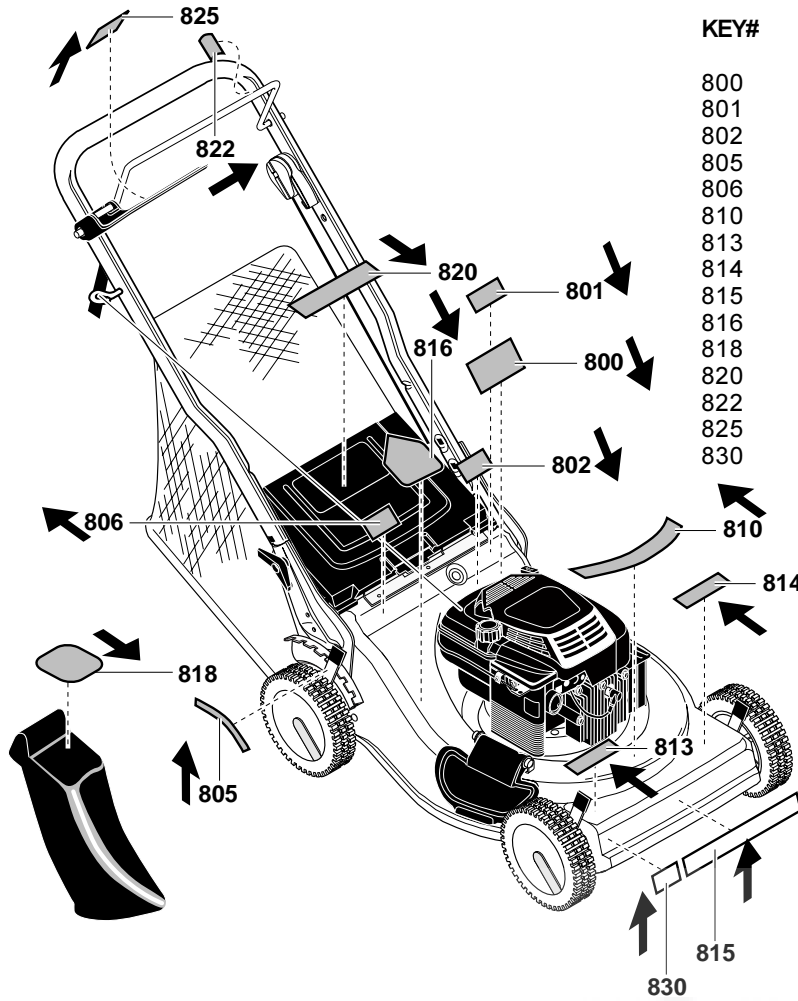

MODEL 21875X51A

REPAIR PARTS

KEY#	PART#	DESCRIPTION
800	-	NOT A SERVICEABLE PART
801	-	NOT USED ON THIS UNIT
802	318010	DECAL,TUV
805	340820	DECAL,HEIGHT ADJ.
806	-	NOT USED ON THIS UNIT
810	710451	DECAL,"MURRAY - 53"
813	-	NOT USED ON THIS UNIT
814	710453	DECAL,"POWER PROP"
815	-	NOT USED ON THIS UNIT
816	402701	DECAL, CAUTION DECK RH
818	-	NOT USED ON THIS UNIT
820	710764	DECAL, CAUTION EXPORT
822	339481	DECAL, STOP LEVER
825	336279	DECAL, DRIVE LEVER
830	-	NOT USED ON THIS UNIT