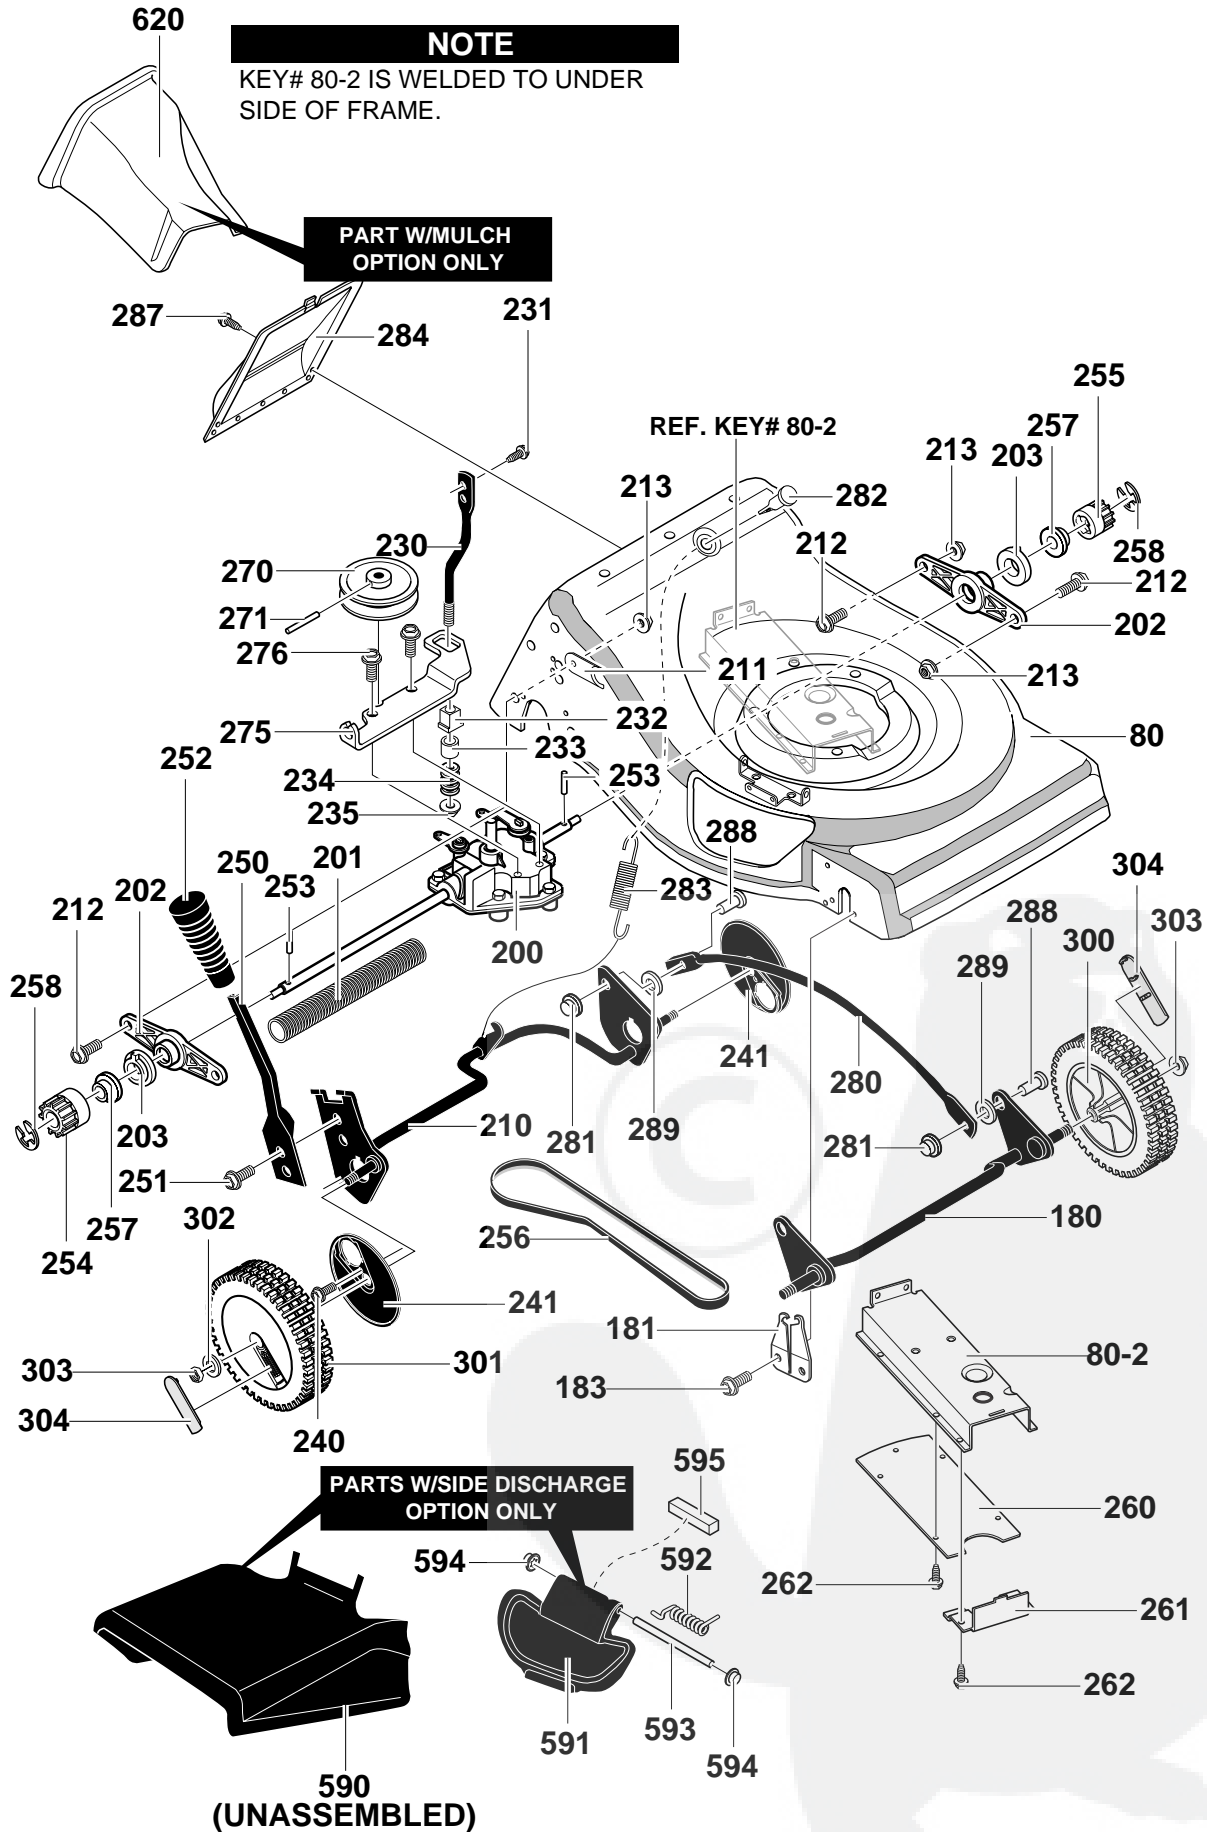

MODEL 21875X51A

REPAIR PARTS

Key#	Part#	Description
80	672323-860	ASSY, FRAME
80-2	71238	GUARD, BELT
180	71152-860	ASS'Y, CROSSBAR FRONT
181	672279	BUSHING, FRONT HOUSING
183	710270	SCREW, 1/4-14X.50
200	672042	TRANSMISSION
201	643649	SHIELD, AXLE
202	671411	SUPPORT, AXLE W/BEARING
203	643788	BEARING, LIFTER
210	672172-860	ASSY, CROSSBAR
211	71482	RETAINER, BEARING
212	710174	SCREW, 5/16-18X.75
213	710205	NUT, 5/16-18 WDFLLK
230	71481	SUPPORT, SPRING
231	710274	SCREW, 1/4-20X.63
232	71480	BUSHING, SPRING SUPPORT
233	43844	SPACER, 508X.712X.563
234	710327	SPRING, COMPRESSION
235	710205	NUT, 5/16-18 WDFLLK
240	710270	SCREW, 1/4-14X.50
241	643616	DUSTCOVER, 8" WHEEL
250	672278	LEVER, SPRING HGT ADJ
251	710274	SCREW, 1/4-20X .63
252	671297	KNOB, HGT/ADJ
253	643629	PIN, DRIVE
254	671904	GEAR, PINION RIGHT
255	671903	GEAR, PINION LEFT
256	710190	BELT, 2L V 15.75L
257	710254	WASHER, FLAT .502 X .99 .031
258	20864	RING, RET E
260	43770-860	COVER, LOWER BELT GUARD
261	71239-860	COVER, FRONT BELT
262	710273	SCREW, 10-16X.50
270	672269	PULLEY
271	710294	PIN, SPRING
275	671925	BRACKET, TRANSMISSION CABLE
276	710264	SCREW, 1/4-20X .50
280	43720-860	LINK, LIFTER
281	712072	CAP, PUSH ON
282	71576	CLEVIS, PIN LIFT SPRING SUPPORT
283	710337	SPRING, EXTENSION
284	71246-860	COVER, REAR TRANSMISSION
287	711863	SCREW, 1/4-20X.63
288	711542	PIN, CLEVIS
300	643618	TIRE & RIM, 8X2
301	643617	WHEEL, DRIVE 8"X2
302	710252	WASHER, FLAT
303	710140	NUT, 3/8-16HWDFLLK MACK
304	643615	HUBCAP, 8" WHEEL
591	-	OPTION NOT USED ON THIS UNIT
592	-	OPTION NOT USED ON THIS UNIT
593	-	OPTION NOT USED ON THIS UNIT
594	-	OPTION NOT USED ON THIS UNIT
595	-	OPTION NOT USED ON THIS UNIT
620	-	OPTION NOT USED ON THIS UNIT