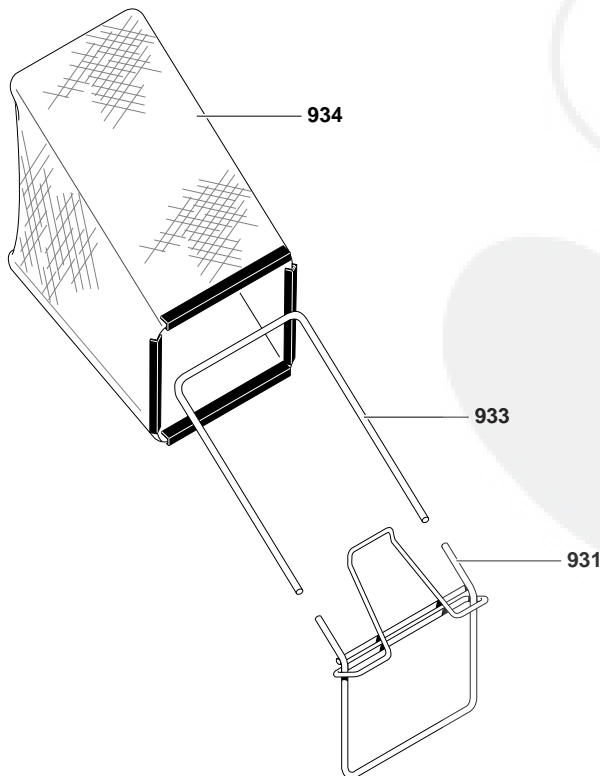

KEY#	PART#	DESCRIPTION
931	672293	ASSY, BAG FRAME
933	71592	FRAME, CATCHER BAG TOP
934	672575	BAG,CATCHER

343646A

326165 B