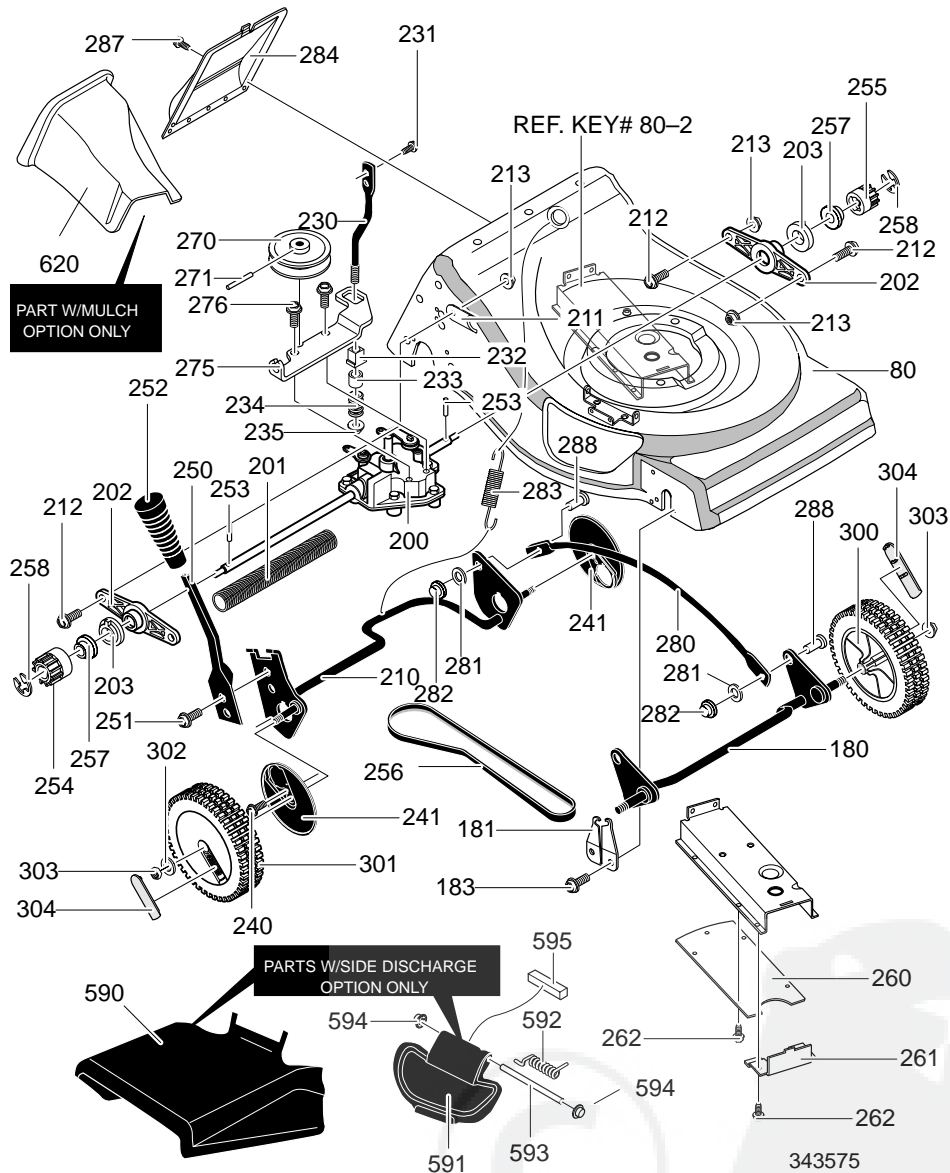

MODEL 21875x51C

REPAIR PARTS

80	Assy., Frame	672274-860	235	Nut, 5/16-18 Wdfllk	710205	271	Pin, Spring	710294
180	Assy., Crossbar Front	71152-860	240	Screw, 1/4-14x.50	710270	275	Bracket, Transaxle	671925
181	Bushing, Front	672279	241	Dust Cover	643616	276	Screw, 1/4-20x.50	710264
183	Screw, 1/4-14x.50	710270	241	Dust Cover	643616	280	Link, Lifter	43720-860
200	Transmission	672042	250	Lever, Spring	672278	281	Nut, Push On	712072
201	Shield, Axle	643649	251	Screw, 1/4-20x.63	710274	282	Cap, Push On	710285
202	Support, Axle	671411	252	Knob, Hgt Adjust	671297	283	Spring, Ext.	711459
203	Bearing, Lifter	643788	253	Pin, Drive	643629	284	Cover, Rear Trans.	71246-860
210	Assy., Crossbar RR	672277-860	254	Gear, Pinion Right	671904	287	Screw, 1/4-20x.63	711863
211	Retainer, Bearing	71482	255	Gear, Pinion Left	671903	288	Pin, Clevis	711542
212	Screw, 5/16-18x.75	180077	256	Belt, 2L 15.75L	710190	300	Tire & Rim	643618
213	Nut, 5/16-18Wdfllk	710205	257	Flatwasher	710254	301	Wheel, Drive	643617
230	Support, Spring	71481	258	Ring, Ret. E	20864	302	Washer, Flat	710252
231	Screw, 1/4-20x.63	710274	260	Cover, Lower Belt Guard	43770-860	303	Nut, 3/8-16	710140
232	Bushing, Spring	71480	261	Cover, Front Belt	71239-860	304	HubCap	643615
233	Spacer	43844	262	Screw, 10-16x.50	710273	--	Instruction Book	F-000433M
234	Spring, Compression	710327	270	Pulley, 2L	672269			

MODEL 21875x51C

REPAIR PARTS

343733

10	Engine, 5HP	-----	55	Screw, 3/8-24x1.50	710163	601	Screw, 3/8-24x1.50	710271
12	Screw, 3/8-16x1.00	47792	80-20	Bracket, Handle RH	672766	610	Door, Rear	71409
14	Key, Woodruff 505	2125	80-30	Bracket, Handle LH	672767	611	Spacer, RR Door	71410
50	Blade, 21 Inch	71877	80-35	Screw, 5/16-18x.63	710277	612	Screw, 10-16x.50	710273
51	Adapter, Blade	671058	80-36	Nut, 5/16-18	710204	613	Rod, Pivot RR Door	672282Z
53	Washer	710210	80-40	Quadrant, Height Adj.	672276	614	Cap, Push On	710285
54	Washer, Flat	710207	600	Deflector, Rear	43640	615	Spring, Torsion	340823