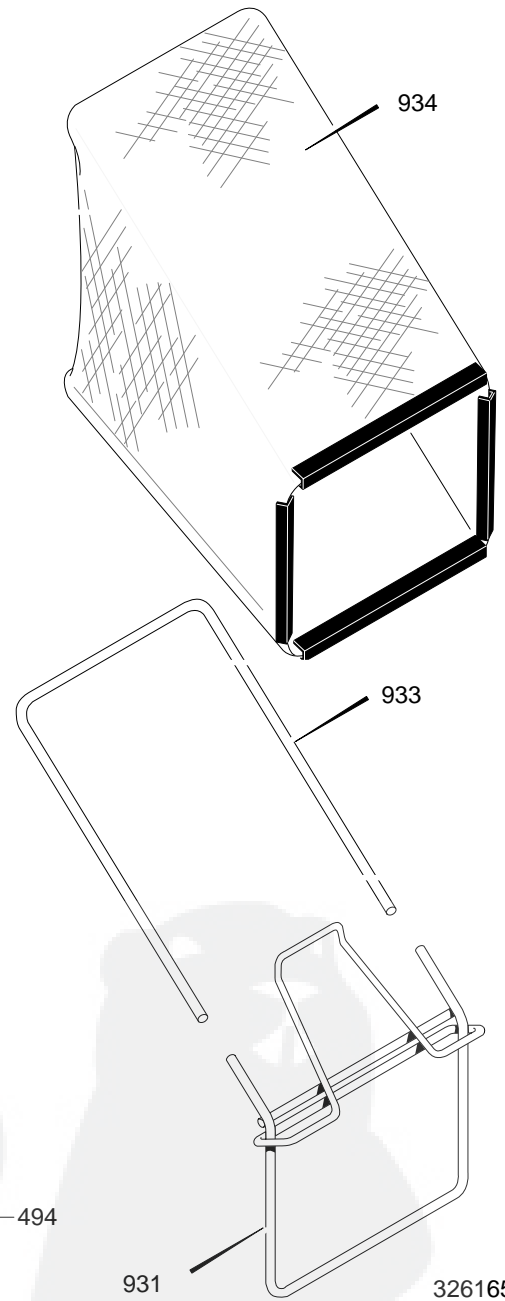

MODEL 21875x51C

REPAIR PARTS

343733

10	Engine, 5HP	-----	55	Screw, 3/8-24x1.50	710163	601	Screw, 3/8-24x1.50	710271
12	Screw, 3/8-16x1.00	47792	80-20	Bracket, Handle RH	672766	610	Door, Rear	71409
14	Key, Woodruff 505	2125	80-30	Bracket, Handle LH	672767	611	Spacer, RR Door	71410
50	Blade, 21 Inch	71877	80-35	Screw, 5/16-18x.63	710277	612	Screw, 10-16x.50	710273
51	Adapter, Blade	671058	80-36	Nut, 5/16-18	710204	613	Rod, Pivot RR Door	672282Z
53	Washer	710210	80-40	Quadrant, Height Adj.	672276	614	Cap, Push On	710285
54	Washer, Flat	710207	600	Deflector, Rear	43640	615	Spring, Torsion	340823

MODEL 21875x51C

REPAIR PARTS

343551

480	Cable, Stop	672530	510	Cable Tie	712267	731	Washer, Nylon	710491
490	T-Cable	672539	700	Handle	672286-846	732	Cap, Push On	710285
491	Screw 1/4-20x2.00	323035	711	Bolt, Carriage 5/16-18x2	710175	740	Rope Guide	672510
494	Clamp, Throttle	12425	712	Knob, Wing	671294	741	Nut, 1/4-20 Hexnyl	710203
495	Screw, 10-32x.62	710275	720	Lever, Stop Engine	672429-860	931	Bag, Frame Assy.	672293
500	Drive Cable	672545	721	Bracket, Stop Lever	643628	933	Frame, Catcher Bag	71592
501	Screw, 10-16x.75	710269	730	Lever, Drive Control	671566	934	Bag, Catcher	672575