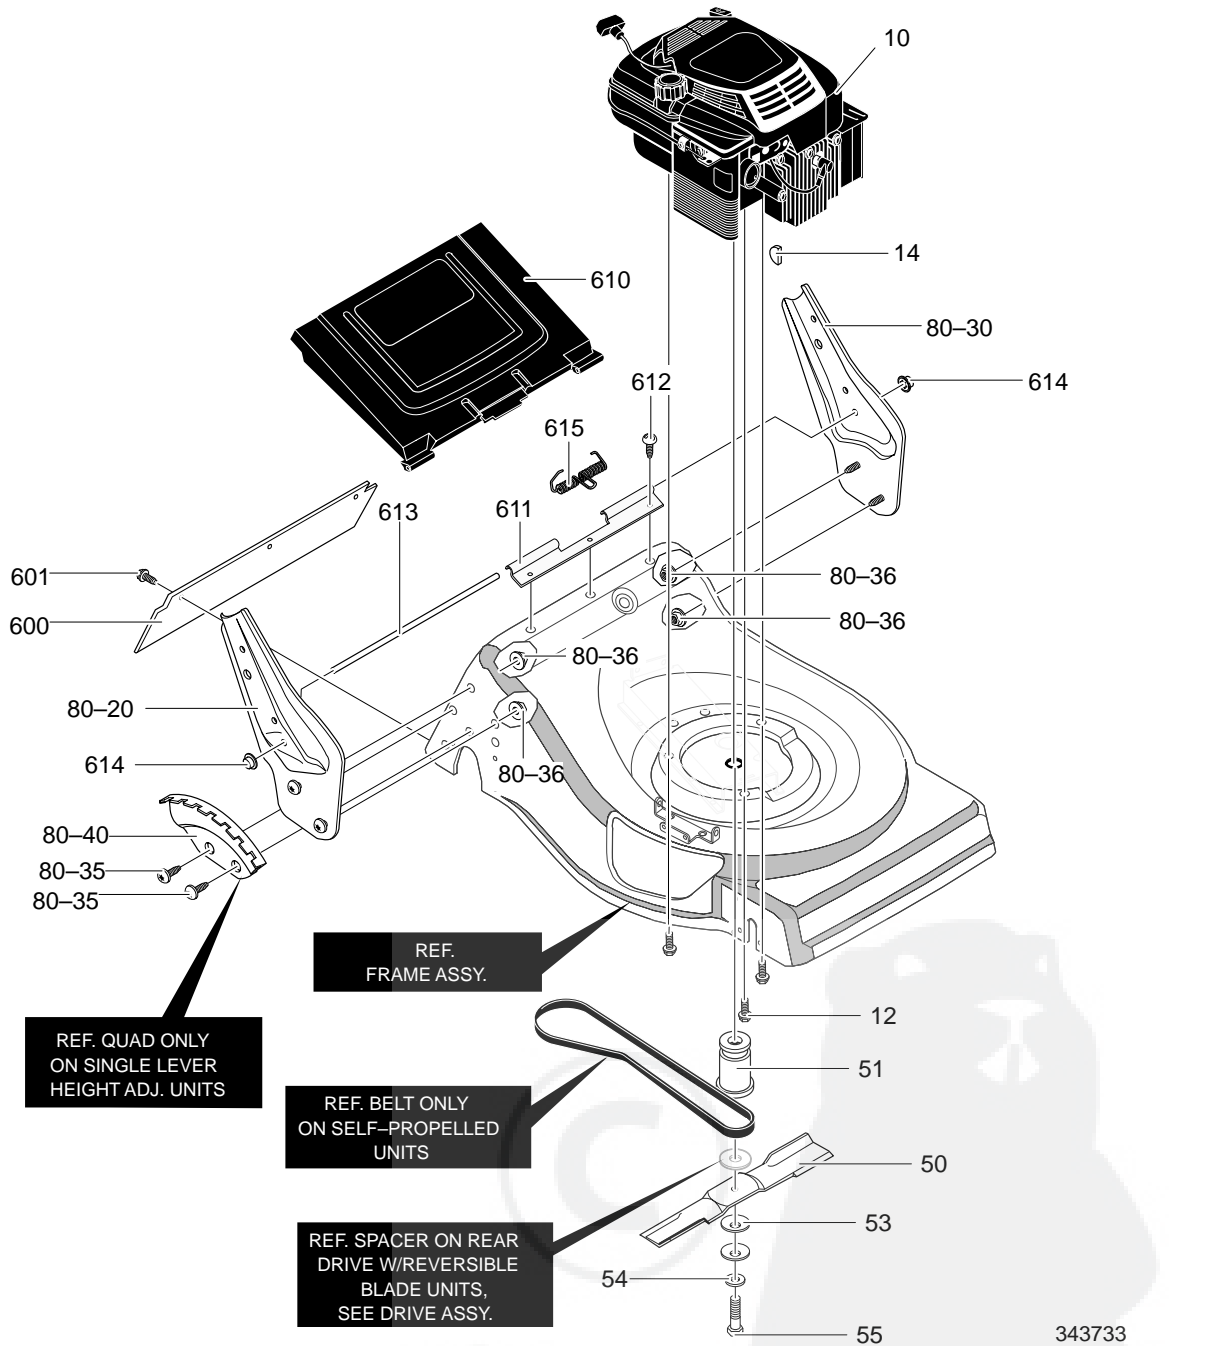

MODEL 21875x51C

REPAIR PARTS

80	Assy., Frame	672274-860	235	Nut, 5/16-18 Wdfllk	710205	271	Pin, Spring	710294
180	Assy., Crossbar Front	71152-860	240	Screw, 1/4-14x.50	710270	275	Bracket, Transaxle	671925
181	Bushing, Front	672279	241	Dust Cover	643616	276	Screw, 1/4-20x.50	710264
183	Screw, 1/4-14x.50	710270	241	Dust Cover	643616	280	Link, Lifter	43720-860
200	Transmission	672042	250	Lever, Spring	672278	281	Nut, Push On	712072
201	Shield, Axle	643649	251	Screw, 1/4-20x.63	710274	282	Cap, Push On	710285
202	Support, Axle	671411	252	Knob, Hgt Adjust	671297	283	Spring, Ext.	711459
203	Bearing, Lifter	643788	253	Pin, Drive	643629	284	Cover, Rear Trans.	71246-860
210	Assy., Crossbar RR	672277-860	254	Gear, Pinion Right	671904	287	Screw, 1/4-20x.63	711863
211	Retainer, Bearing	71482	255	Gear, Pinion Left	671903	288	Pin, Clevis	711542
212	Screw, 5/16-18x.75	180077	256	Belt, 2L 15.75L	710190	300	Tire & Rim	643618
213	Nut, 5/16-18Wdfllk	710205	257	Flatwasher	710254	301	Wheel, Drive	643617
230	Support, Spring	71481	258	Ring, Ret. E	20864	302	Washer, Flat	710252
231	Screw, 1/4-20x.63	710274	260	Cover, Lower Belt Guard	43770-860	303	Nut, 3/8-16	710140
232	Bushing, Spring	71480	261	Cover, Front Belt	71239-860	304	HubCap	643615
233	Spacer	43844	262	Screw, 10-16x.50	710273	--	Instruction Book	F-000433M
234	Spring, Compression	710327	270	Pulley, 2L	672269			

MODEL 21875x51C

REPAIR PARTS

343733

10	Engine, 5HP	-----	55	Screw, 3/8-24x1.50	710163	601	Screw, 3/8-24x1.50	710271
12	Screw, 3/8-16x1.00	47792	80-20	Bracket, Handle RH	672766	610	Door, Rear	71409
14	Key, Woodruff 505	2125	80-30	Bracket, Handle LH	672767	611	Spacer, RR Door	71410
50	Blade, 21 Inch	71877	80-35	Screw, 5/16-18x.63	710277	612	Screw, 10-16x.50	710273
51	Adapter, Blade	671058	80-36	Nut, 5/16-18	710204	613	Rod, Pivot RR Door	672282Z
53	Washer	710210	80-40	Quadrant, Height Adj.	672276	614	Cap, Push On	710285
54	Washer, Flat	710207	600	Deflector, Rear	43640	615	Spring, Torsion	340823