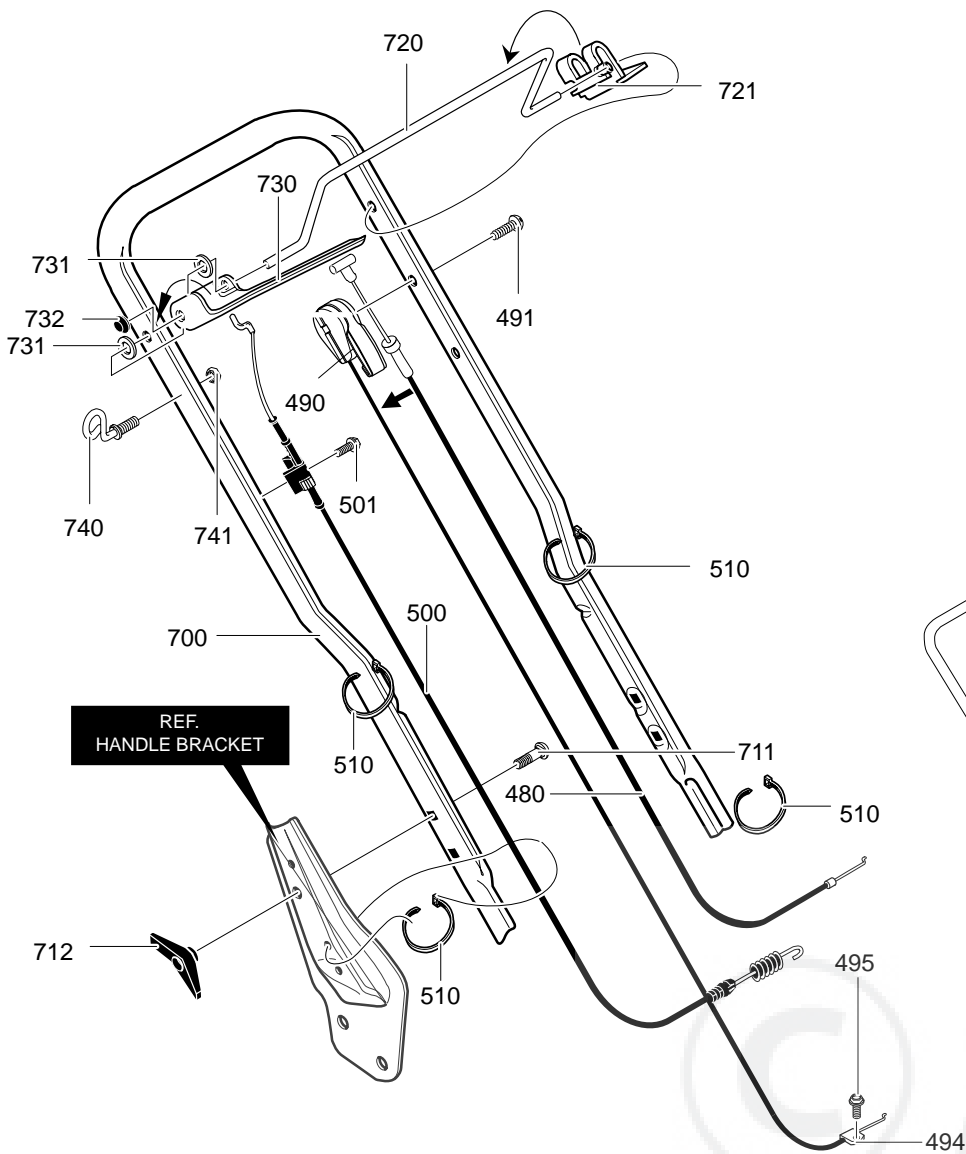

MODEL 21875x51C

REPAIR PARTS

343733

10	Engine, 5HP	-----	55	Screw, 3/8-24x1.50	710163	601	Screw, 3/8-24x1.50	710271
12	Screw, 3/8-16x1.00	47792	80-20	Bracket, Handle RH	672766	610	Door, Rear	71409
14	Key, Woodruff 505	2125	80-30	Bracket, Handle LH	672767	611	Spacer, RR Door	71410
50	Blade, 21 Inch	71877	80-35	Screw, 5/16-18x.63	710277	612	Screw, 10-16x.50	710273
51	Adapter, Blade	671058	80-36	Nut, 5/16-18	710204	613	Rod, Pivot RR Door	672282Z
53	Washer	710210	80-40	Quadrant, Height Adj.	672276	614	Cap, Push On	710285
54	Washer, Flat	710207	600	Deflector, Rear	43640	615	Spring, Torsion	340823

MODEL 21875x51C

REPAIR PARTS

343551

480	Cable, Stop	672530	510	Cable Tie	712267	731	Washer, Nylon	710491
490	T-Cable	672539	700	Handle	672286-846	732	Cap, Push On	710285
491	Screw 1/4-20x2.00	323035	711	Bolt, Carriage 5/16-18x2	710175	740	Rope Guide	672510
494	Clamp, Throttle	12425	712	Knob, Wing	671294	741	Nut, 1/4-20 Hexnyl	710203
495	Screw, 10-32x.62	710275	720	Lever, Stop Engine	672429-860	931	Bag, Frame Assy.	672293
500	Drive Cable	672545	721	Bracket, Stop Lever	643628	933	Frame, Catcher Bag	71592
501	Screw, 10-16x.75	710269	730	Lever, Drive Control	671566	934	Bag, Catcher	672575