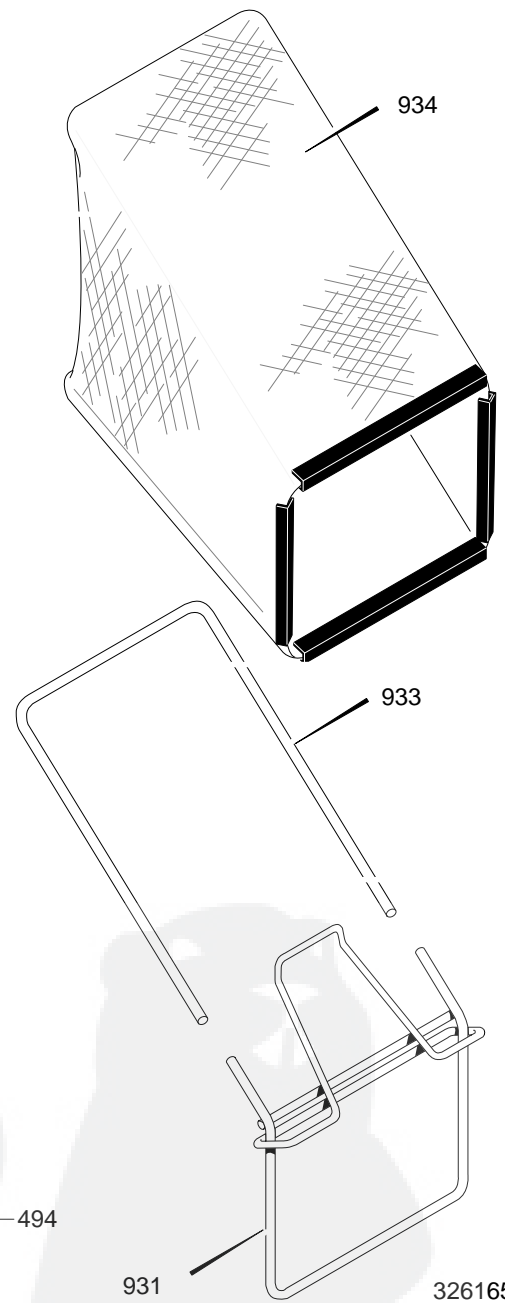

MODEL 21876x50C

REPAIR PARTS

343551

480	Cable, Stop	672530	510	Cable Tie	712267	731	Washer, Nylon	710491
490	T-Cable	672539	700	Handle	672286-806	732	Cap, Push On	710285
491	Screw 1/4-20x2.00	323035	711	Bolt, Carriage 5/16-18x2	710175	740	Rope Guide	672510
494	Clamp, Throttle	12425	712	Knob, Wing	671294	741	Nut, 1/4-20 Hexnyl	710203
495	Screw, 10-32x.62	710275	720	Lever, Stop Engine	672429-860	931	Bag, Frame Assy.	672293
500	Drive Cable	672545	721	Bracket, Stop Lever	643628	933	Frame, Catcher Bag	71592
501	Screw, 10-16x.75	710269	730	Lever, Drive Control	671566	934	Bag, Catcher	672574