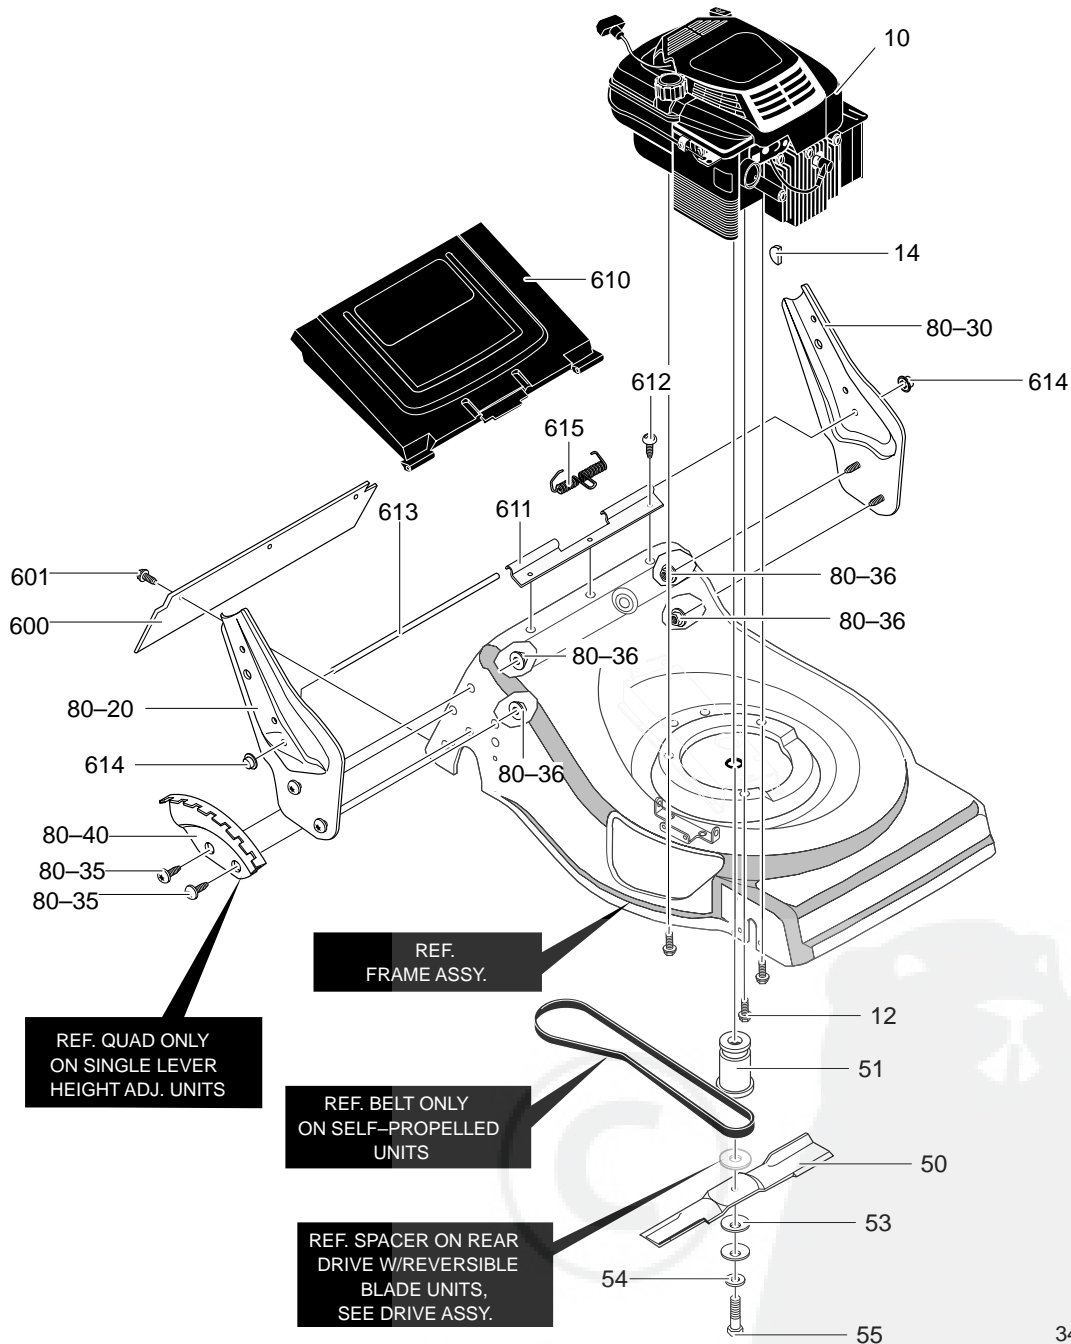

MODEL 21876x50C

REPAIR PARTS

80	Assy., Frame	672274-860	235	Nut, 5/16-18 Wdfllk	710205	271	Pin, Spring	710294
180	Assy., Crossbar Front	71152-860	240	Screw, 1/4-14x.50	710270	275	Bracket, Transaxle	671925
181	Bushing, Front	672279	241	Dust Cover	643616	276	Screw, 1/4-20x.50	710264
183	Screw, 1/4-14x.50	710270	250	Lever, Spring	672278	280	Link, Lifter	43720-860
200	Transmission	672042	251	Screw, 1/4-20x.63	710274	281	Nut, Push On	712072
201	Shield, Axle	643649	252	Knob, Hgt Adjust	671297	282	Cap, Push On	710285
202	Support, Axle	671411	253	Pin, Drive	643629	283	Spring, Ext.	711459
203	Bearing, Lifter	643788	254	Gear, Pinion Right	671904	284	Cover, Rear Trans.	71246-860
210	Assy., Crossbar RR	672277-860	255	Gear, Pinion Left	671903	287	Screw, 1/4-20x.63	711863
211	Retainer, Bearing	71482	256	Belt, 2L 15.75L	710190	288	Pin, Clevis	711542
212	Screw, 5/16-18x.75	180077	257	Flatwasher	710254	300	Tire & Rim	671132
213	Nut, 5/16-18Wdfllk	710205	258	Ring, Ret. E	20864	301	Wheel, Drive	671133
230	Support, Spring	71481	260	Cover, Lower Belt Guard	43770-860	302	Washer, Flat	710252
231	Screw, 1/4-20x.63	710274	261	Cover, Front Belt	71239-860	303	Nut, 3/8-16	710140
232	Bushing, Spring	71480	262	Screw, 10-16x.50	710273	304	HubCap	672122
233	Spacer	43844	270	Pulley, 2L	672269	--	Instruction Book	F-000434M
234	Spring, Compression	710327						

MODEL 21876x50C

REPAIR PARTS

343733

10	Engine, 6HP	-----	55	Screw, 3/8-24x1.50	710163	601	Screw, 3/8-24x1.50	710271
12	Screw, 3/8-16x1.00	47792	80-20	Bracket, Handle RH	672766	610	Door, Rear	71833
14	Key, Woodruff 505	2125	80-30	Bracket, Handle LH	672767	611	Spacer, RR Door	672049
50	Blade, 21 Inch	71877	80-35	Screw, 5/16-18x.63	710277	612	Screw, 10-16x.50	710273
51	Adapter, Blade	671058	80-36	Nut, 5/16-18	710204	613	Rod, Pivot RR Door	672282Z
53	Washer	710210	80-40	Quadrant, Height Adj.	672276	614	Cap, Push On	710285
54	Washer, Flat	710207	600	Deflector, Rear	43640	615	Spring, Torsion	340823