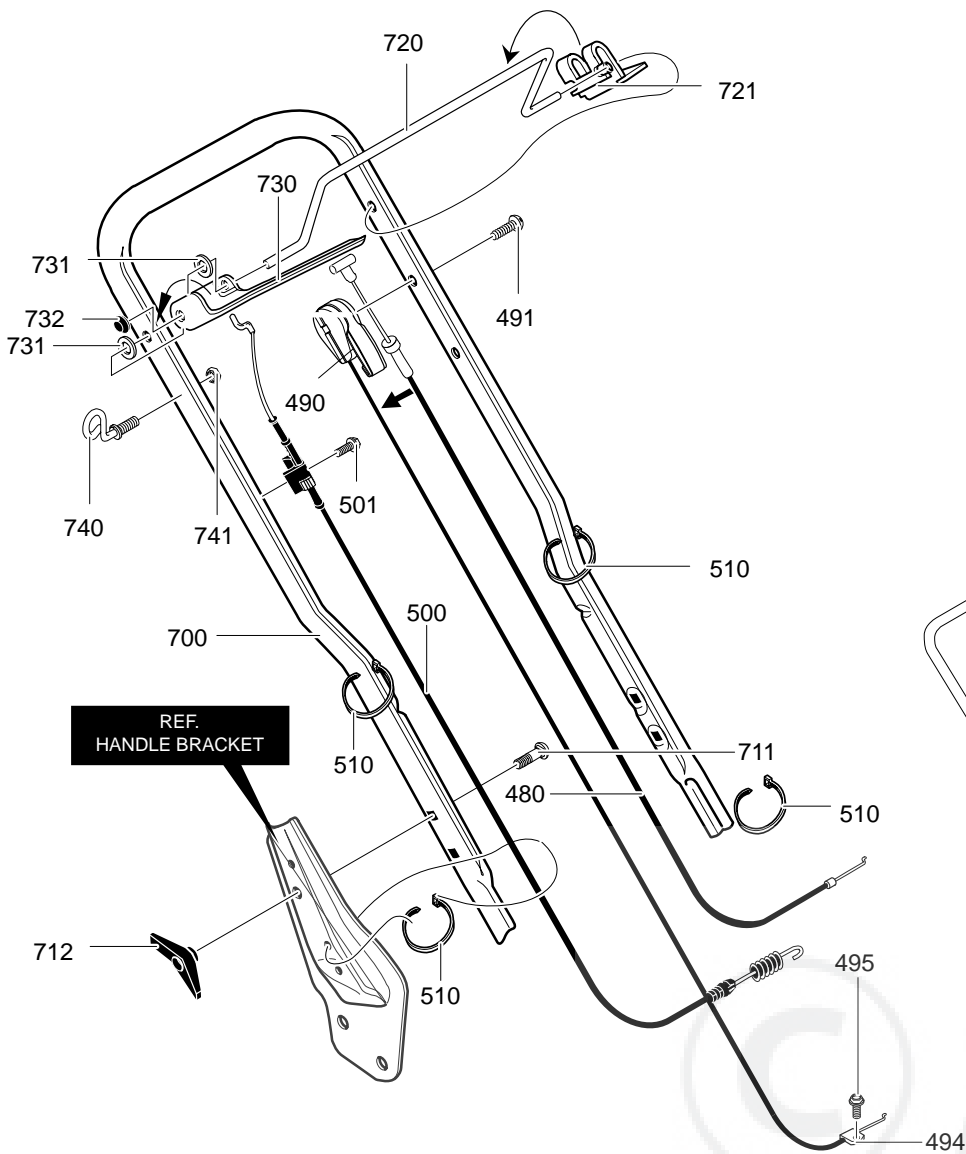

MODEL 21876x50C

REPAIR PARTS

343733

10	Engine, 6HP	-----	55	Screw, 3/8-24x1.50	710163	601	Screw, 3/8-24x1.50	710271
12	Screw, 3/8-16x1.00	47792	80-20	Bracket, Handle RH	672766	610	Door, Rear	71833
14	Key, Woodruff 505	2125	80-30	Bracket, Handle LH	672767	611	Spacer, RR Door	672049
50	Blade, 21 Inch	71877	80-35	Screw, 5/16-18x.63	710277	612	Screw, 10-16x.50	710273
51	Adapter, Blade	671058	80-36	Nut, 5/16-18	710204	613	Rod, Pivot RR Door	672282Z
53	Washer	710210	80-40	Quadrant, Height Adj.	672276	614	Cap, Push On	710285
54	Washer, Flat	710207	600	Deflector, Rear	43640	615	Spring, Torsion	340823

MODEL 21876x50C

REPAIR PARTS

343551

480	Cable, Stop	672530	510	Cable Tie	712267	731	Washer, Nylon	710491
490	T-Cable	672539	700	Handle	672286-806	732	Cap, Push On	710285
491	Screw 1/4-20x2.00	323035	711	Bolt, Carriage 5/16-18x2	710175	740	Rope Guide	672510
494	Clamp, Throttle	12425	712	Knob, Wing	671294	741	Nut, 1/4-20 Hexnyl	710203
495	Screw, 10-32x.62	710275	720	Lever, Stop Engine	672429-860	931	Bag, Frame Assy.	672293
500	Drive Cable	672545	721	Bracket, Stop Lever	643628	933	Frame, Catcher Bag	71592
501	Screw, 10-16x.75	710269	730	Lever, Drive Control	671566	934	Bag, Catcher	672574