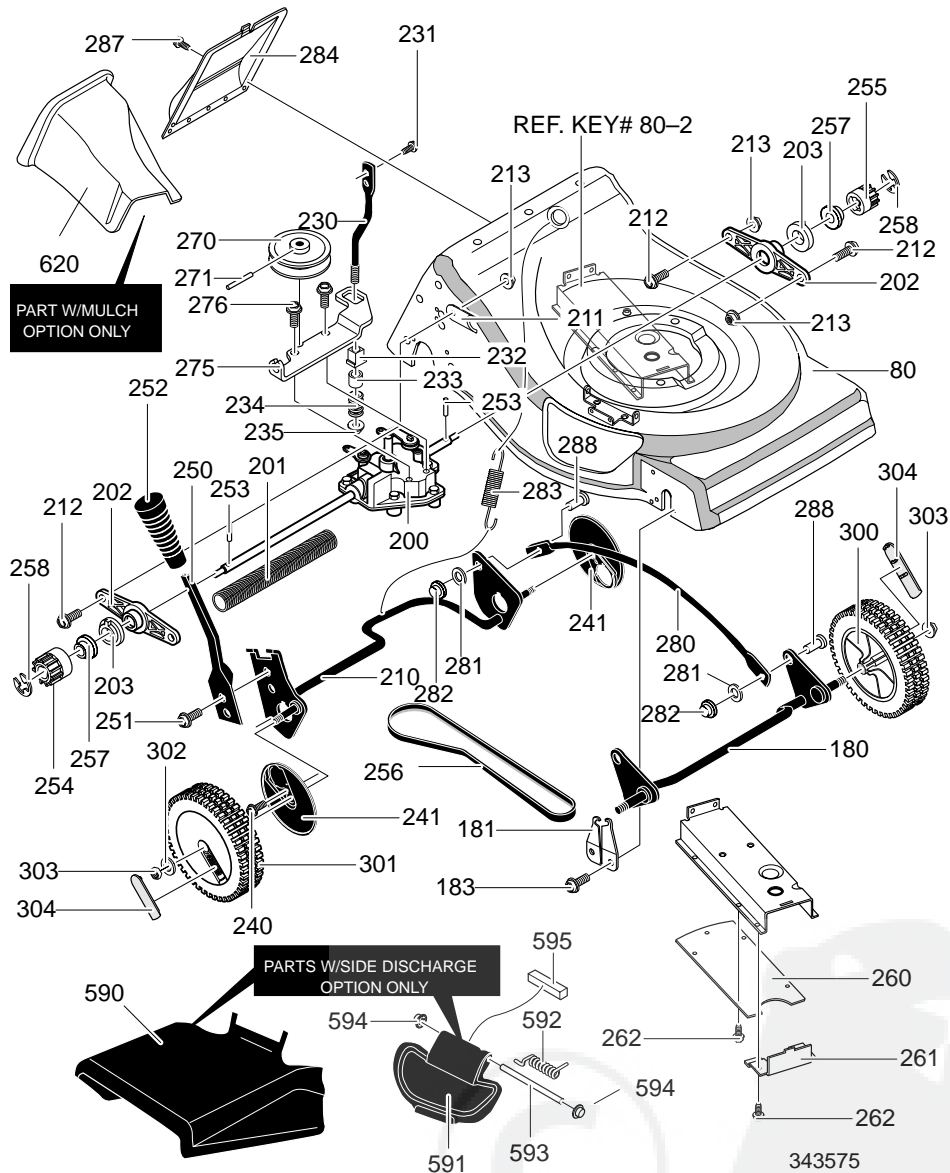

MODEL 21876x50C

REPAIR PARTS

80	Assy., Frame	672274-860	235	Nut, 5/16-18 Wdfllk	710205	271	Pin, Spring	710294
180	Assy., Crossbar Front	71152-860	240	Screw, 1/4-14x.50	710270	275	Bracket, Transaxle	671925
181	Bushing, Front	672279	241	Dust Cover	643616	276	Screw, 1/4-20x.50	710264
183	Screw, 1/4-14x.50	710270	250	Lever, Spring	672278	280	Link, Lifter	43720-860
200	Transmission	672042	251	Screw, 1/4-20x.63	710274	281	Nut, Push On	712072
201	Shield, Axle	643649	252	Knob, Hgt Adjust	671297	282	Cap, Push On	710285
202	Support, Axle	671411	253	Pin, Drive	643629	283	Spring, Ext.	711459
203	Bearing, Lifter	643788	254	Gear, Pinion Right	671904	284	Cover, Rear Trans.	71246-860
210	Assy., Crossbar RR	672277-860	255	Gear, Pinion Left	671903	287	Screw, 1/4-20x.63	711863
211	Retainer, Bearing	71482	256	Belt, 2L 15.75L	710190	288	Pin, Clevis	711542
212	Screw, 5/16-18x.75	180077	257	Flatwasher	710254	300	Tire & Rim	671132
213	Nut, 5/16-18Wdfllk	710205	258	Ring, Ret. E	20864	301	Wheel, Drive	671133
230	Support, Spring	71481	260	Cover, Lower Belt Guard	43770-860	302	Washer, Flat	710252
231	Screw, 1/4-20x.63	710274	261	Cover, Front Belt	71239-860	303	Nut, 3/8-16	710140
232	Bushing, Spring	71480	262	Screw, 10-16x.50	710273	304	HubCap	672122
233	Spacer	43844	270	Pulley, 2L	672269	--	Instruction Book	F-000434M
234	Spring, Compression	710327						

MODEL 21876x50C

REPAIR PARTS

343733

10	Engine, 6HP	-----	55	Screw, 3/8-24x1.50	710163	601	Screw, 3/8-24x1.50	710271
12	Screw, 3/8-16x1.00	47792	80-20	Bracket, Handle RH	672766	610	Door, Rear	71833
14	Key, Woodruff 505	2125	80-30	Bracket, Handle LH	672767	611	Spacer, RR Door	672049
50	Blade, 21 Inch	71877	80-35	Screw, 5/16-18x.63	710277	612	Screw, 10-16x.50	710273
51	Adapter, Blade	671058	80-36	Nut, 5/16-18	710204	613	Rod, Pivot RR Door	672282Z
53	Washer	710210	80-40	Quadrant, Height Adj.	672276	614	Cap, Push On	710285
54	Washer, Flat	710207	600	Deflector, Rear	43640	615	Spring, Torsion	340823