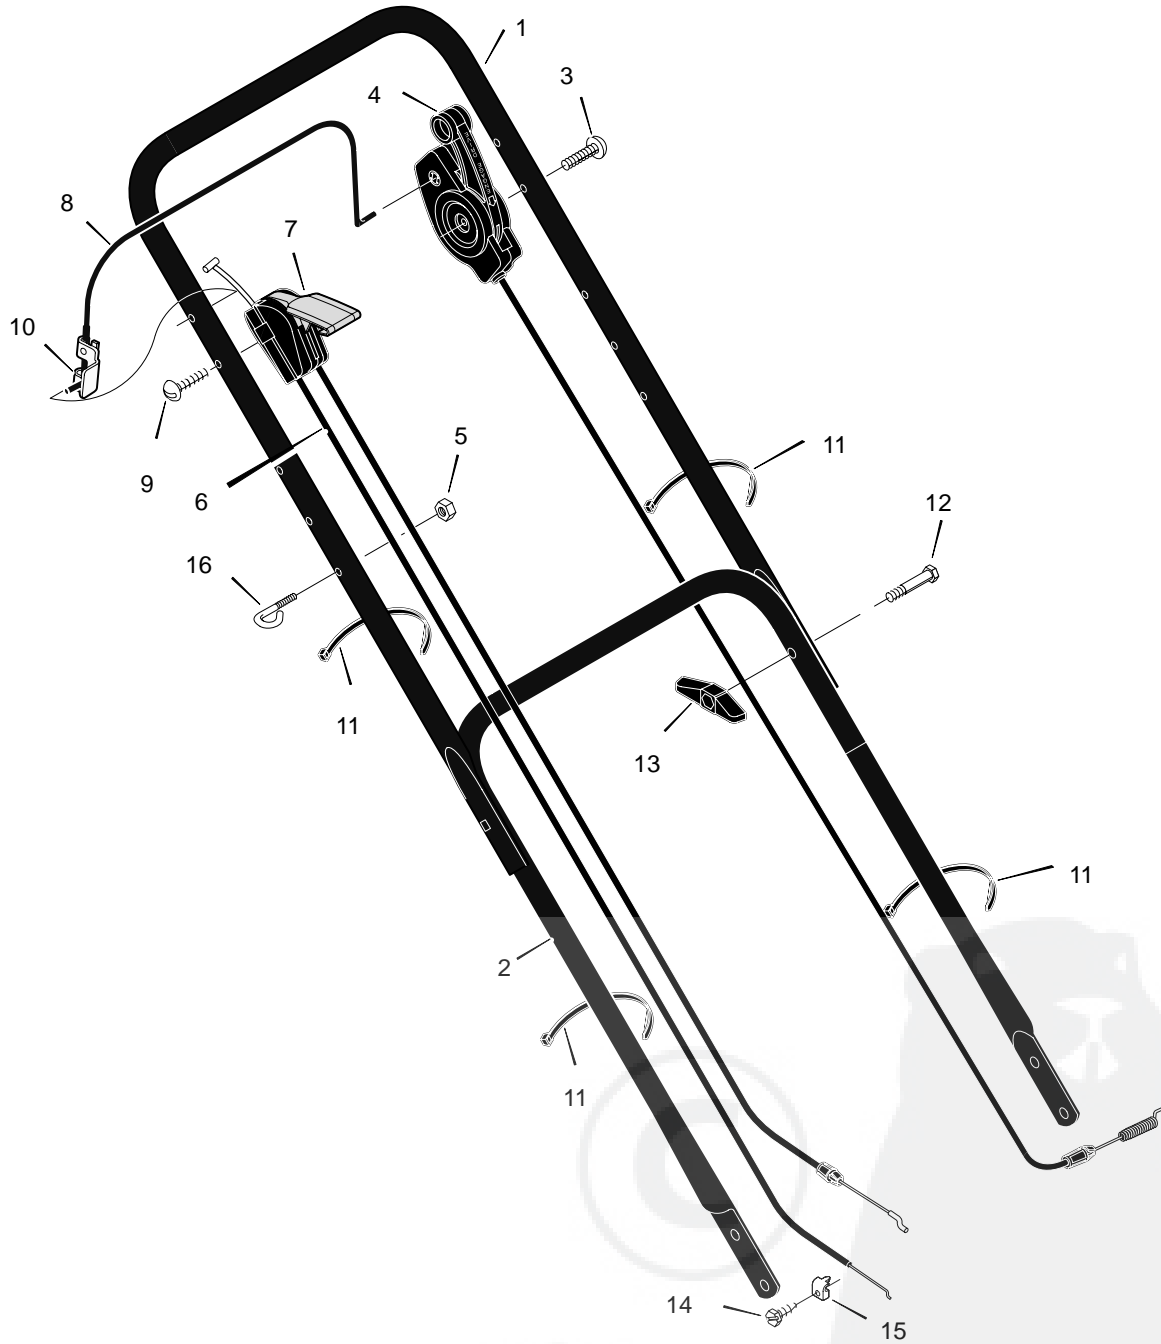

MODEL 22605x50A

REPAIR PARTS

1	Handle, Upper (Black)	672666E701	9	Screw	25x14
2	Handle, Lower (Black)	71137E701	10	Bracket, Stop Lever	43628 BC
3	Screw	26x256	11	Fastener, Cable	71372
4	Control, Drive	672581	12	Bolt	2x77
5	Locknut	15x116	13	Knob	71294
6	Cable, Stop	672565	14	Screw	26x268
7	Throttle Control	672654	15	Clamp	42294
8	Lever, Stop	672571E700	16	Guide, Rope	71530