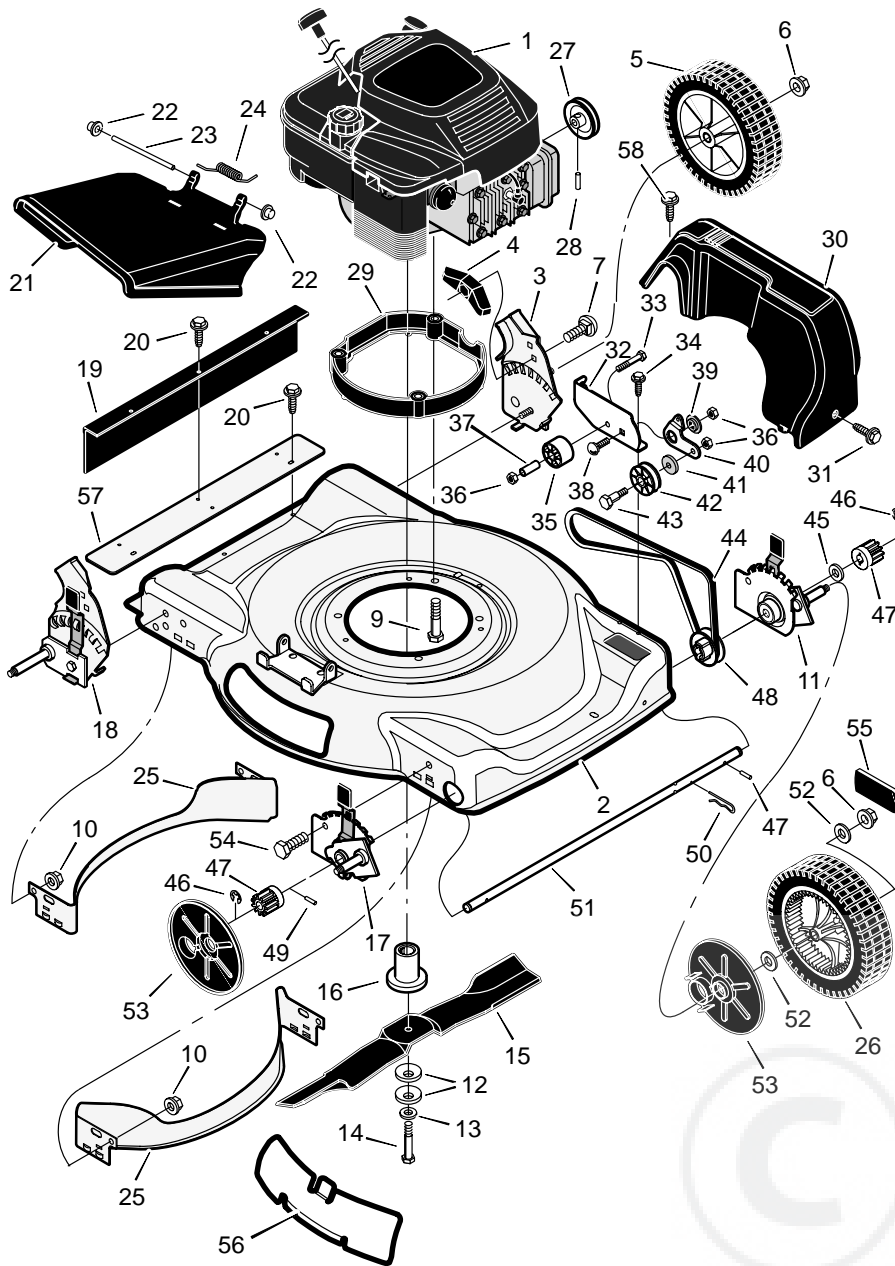

MODEL 22605x50A

REPAIR PARTS

24	Spring	166x5
25	Baffle	672332E700
26	Wheel and Tire, Drive	672083
27	Pulley	71434
28	Pin, Spring	32x64
29	Base, Engine	672671E700
30	Cover, Belt	672722
31	Screw	26x279
32	Bracket, Idler Support	672423 Z
33	Bolt	1x81
34	Screw	26x263
35	Idler	71778
36	Locknut	15x43
37	Bearing	71793
38	Bolt, Carriage	2x53
39	Spacer	71789
40	Arm, Idler	71742 Z
41	Spacer	71788
42	Pulley, Idler	71779
43	Bolt, Shoulder	9x50
44	Belt	37x94
45	Washer	17x186
46	Ring, Retainer	11x16
47	Gear, Pinion	71792
48	Pulley	71791
49	Pin, Drive	43692
50	Pin, Hair	31x9
51	Axle	672508
52	Washer	17x169
53	Cover, Dust	71780
54	Bolt	1x85
55	Hub Cap	43615
56	Plate, Mulcher	672422 Z
57	Extension, Rear	672711
58	Screw	26x289
-	Book, Instruction	F-98471

1	Engine *	-----	13	Washer	17x124
2	Housing	776049	14	Bolt, Hex	1x153
3	Height Adjuster, Left Rear	672641	15	Blade	71849E701
4	Knob	71495	16	Adapter, Blade	672503
5	Wheel and Tire, Rear	672082	17	Height Adjuster, Right Front	672642
6	Locknut, Flange	15x84	18	Height Adjuster, Right Rear	672640
7	Bolt, Carriage	2x81	19	Guard, Rear	672500
9	Bolt, Engine	25x11	20	Screw	26x245
10	Nut	15x68	21	Deflector, Chute	672721
11	Height Adjuster, Left Front	672643	22	Push-On Cap	28x42
12	Washer, Belleville	17x137	23	Pin, Pivot	215x11 Z