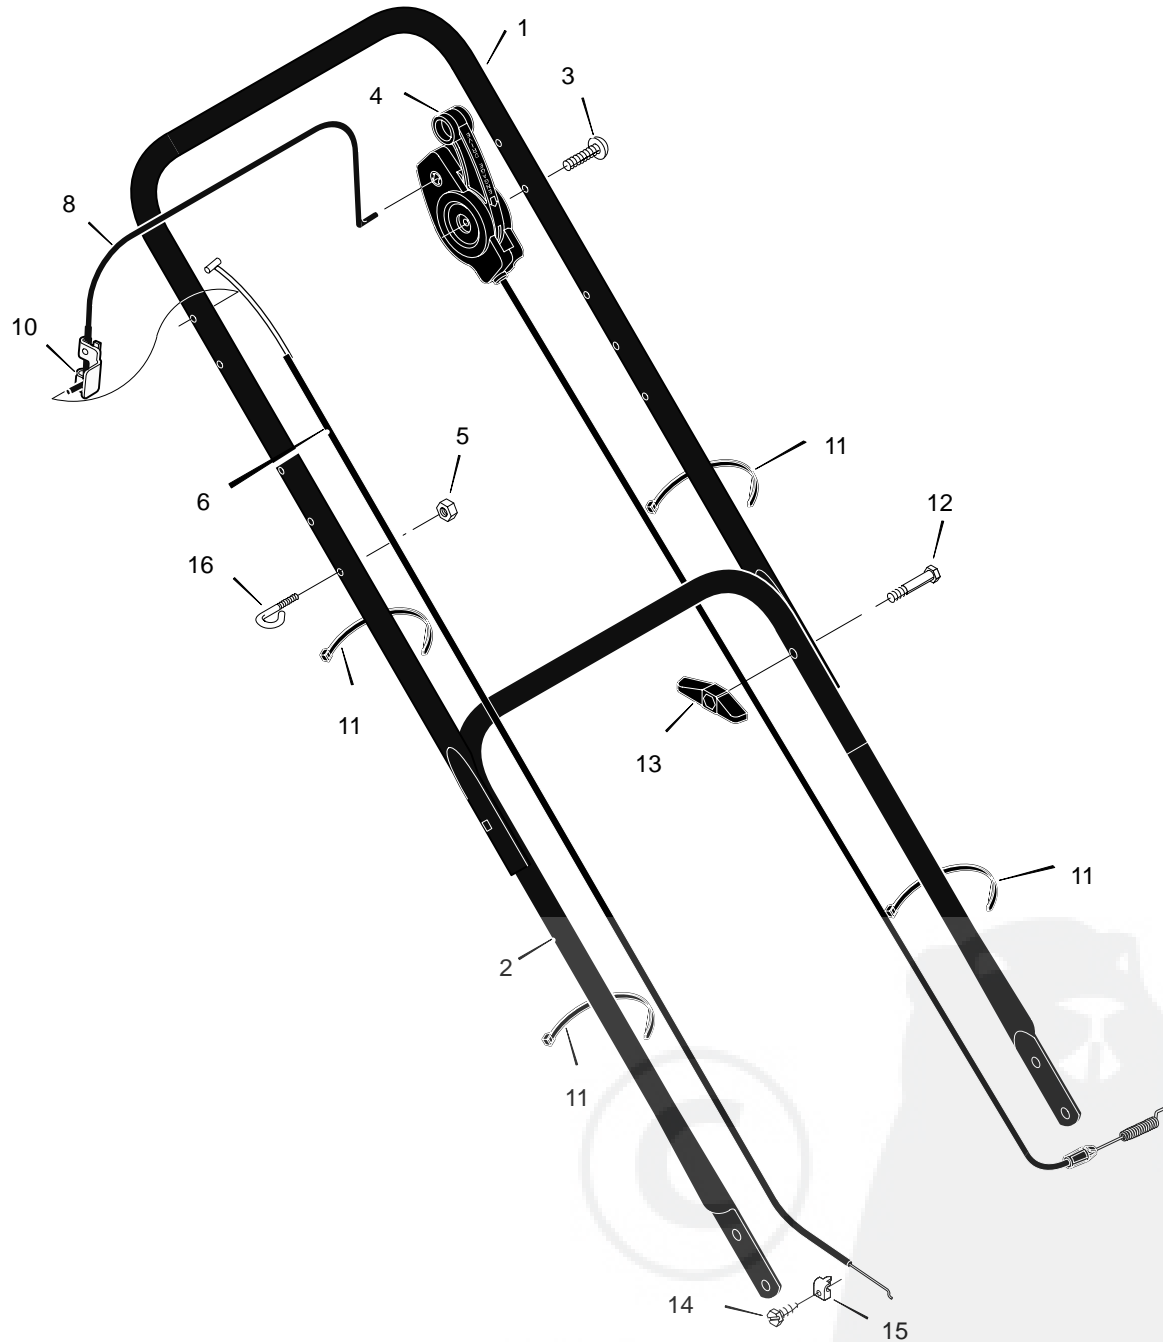

MODEL 22605x50B

REPAIR PARTS

1	Engine *	-----	13	Washer	17x124
2	Housing	776049	14	Bolt, Hex	1x153
3	Height Adjuster, Left Rear	672641	15	Blade	672735E701
4	Knob	71495	16	Adapter, Blade	672503
5	Wheel and Tire, Rear	71132	17	Height Adjuster, Right Front	672642
6	Locknut, Flange	15x84	18	Height Adjuster, Right Rear	672640
7	Bolt, Carriage	2x81	19	Guard, Rear	672738
9	Bolt, Engine	25x11	20	Screw	26x245
10	Nut	15x68	21	Deflector, Chute	672721
11	Height Adjuster, Left Front	672643	22	Push-On Cap	28x42
12	Washer, Belleville	17x137			
			23	Pin, Pivot	215x11 Z
			24	Spring	166x5
			25	Baffle	672744E700
			26	Wheel and Tire, Drive	71133
			27	Pulley	71434
			28	Pin, Spring	32x64
			29	Base, Engine	672671E700
			30	Cover, Belt	672722
			31	Screw	26x259
			32	Bracket, Idler Support	672751 Z
			33	Bolt	1x81
			34	Screw	26x263
			35	Idler, Backside	672751 Z
			36	Locknut	15x43
			37	Bearing	71793
			38	Spring	166x45
			39	Spacer	71789
			40	Arm, Pivot	672753 Z
			41	Spacer	71788
			42	Pulley, Idler	71779
			43	Bolt, Shoulder	9x50
			44	Belt	37x100
			45	Washer	17x186
			46	Ring, Retainer	11x16
			47	Gear, Pinion	71792
			48	Pulley	71791
			49	Pin, Drive	43629
			50	Pin, Hair	31x9
			51	Axle	672508
			52	Washer	17x169
			53	Cover, Dust	71780
			54	Bolt	1x85
			55	Hub Cap	672122
			56	Plate, Mulcher	672422 Z
			57	Bracket, Left Handle	672335E700
			58	Bracket, Right Handle	672334E700
			59	Screw	26x289
			60	Bolt	1x120
			61	Extension, Rear	672711E700
			-	Book, Instruction	F-99418

MODEL 22605x50B

REPAIR PARTS

1	Handle, Upper (Black)	672666E724	5	Locknut	15x116	11	Fastener, Cable	71372
2	Handle, Lower (Black)	71137E724	6	Cable, Stop	672561	12	Bolt	2x77
3	Screw	26x286	8	Lever, Stop	672571E700	13	Knob	71294
4	Control, Drive	672581	10	Bracket, Stop Lever	43628 BC	16	Guide, Rope	71530