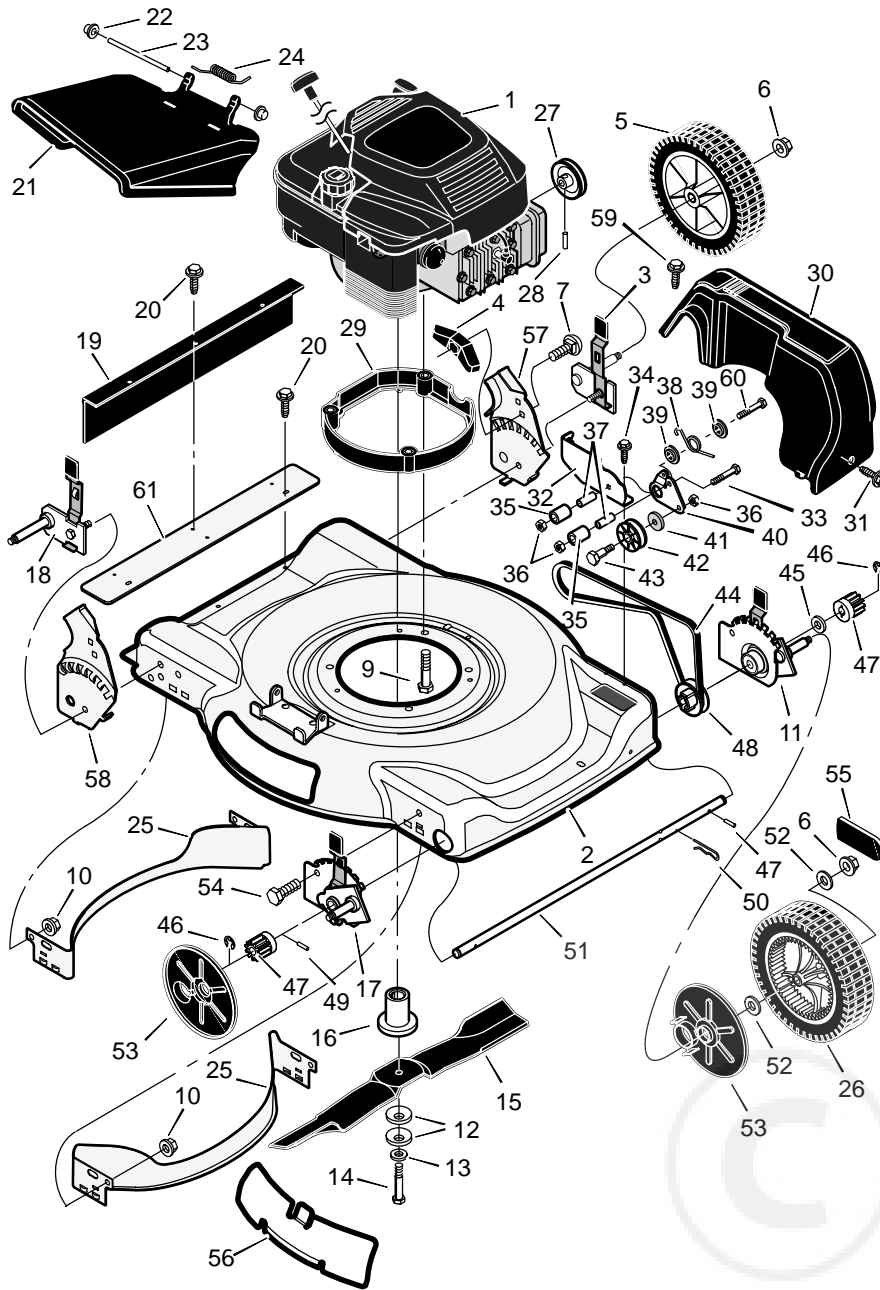

MODEL 22605x50B

REPAIR PARTS

1	Engine *	-----	13	Washer	17x124
2	Housing	776049	14	Bolt, Hex	1x153
3	Height Adjuster, Left Rear	672641	15	Blade	672735E701
4	Knob	71495	16	Adapter, Blade	672503
5	Wheel and Tire, Rear	71132	17	Height Adjuster, Right Front	672642
6	Locknut, Flange	15x84	18	Height Adjuster, Right Rear	672640
7	Bolt, Carriage	2x81	19	Guard, Rear	672738
9	Bolt, Engine	25x11	20	Screw	26x245
10	Nut	15x68	21	Deflector, Chute	672721
11	Height Adjuster, Left Front	672643	22	Push-On Cap	28x42
12	Washer, Belleville	17x137			
			23	Pin, Pivot	215x11 Z
			24	Spring	166x5
			25	Baffle	672744E700
			26	Wheel and Tire, Drive	71133
			27	Pulley	71434
			28	Pin, Spring	32x64
			29	Base, Engine	672671E700
			30	Cover, Belt	672722
			31	Screw	26x259
			32	Bracket, Idler Support	672751 Z
			33	Bolt	1x81
			34	Screw	26x263
			35	Idler, Backside	672751 Z
			36	Locknut	15x43
			37	Bearing	71793
			38	Spring	166x45
			39	Spacer	71789
			40	Arm, Pivot	672753 Z
			41	Spacer	71788
			42	Pulley, Idler	71779
			43	Bolt, Shoulder	9x50
			44	Belt	37x100
			45	Washer	17x186
			46	Ring, Retainer	11x16
			47	Gear, Pinion	71792
			48	Pulley	71791
			49	Pin, Drive	43629
			50	Pin, Hair	31x9
			51	Axle	672508
			52	Washer	17x169
			53	Cover, Dust	71780
			54	Bolt	1x85
			55	Hub Cap	672122
			56	Plate, Mulcher	672422 Z
			57	Bracket, Left Handle	672335E700
			58	Bracket, Right Handle	672334E700
			59	Screw	26x289
			60	Bolt	1x120
			61	Extension, Rear	672711E700
			-	Book, Instruction	F-99418

MODEL 22605x50B

REPAIR PARTS

1	Handle, Upper (Black)	672666E724	5	Locknut	15x116	11	Fastener, Cable	71372
2	Handle, Lower (Black)	71137E724	6	Cable, Stop	672561	12	Bolt	2x77
3	Screw	26x286	8	Lever, Stop	672571E700	13	Knob	71294
4	Control, Drive	672581	10	Bracket, Stop Lever	43628 BC	16	Guide, Rope	71530