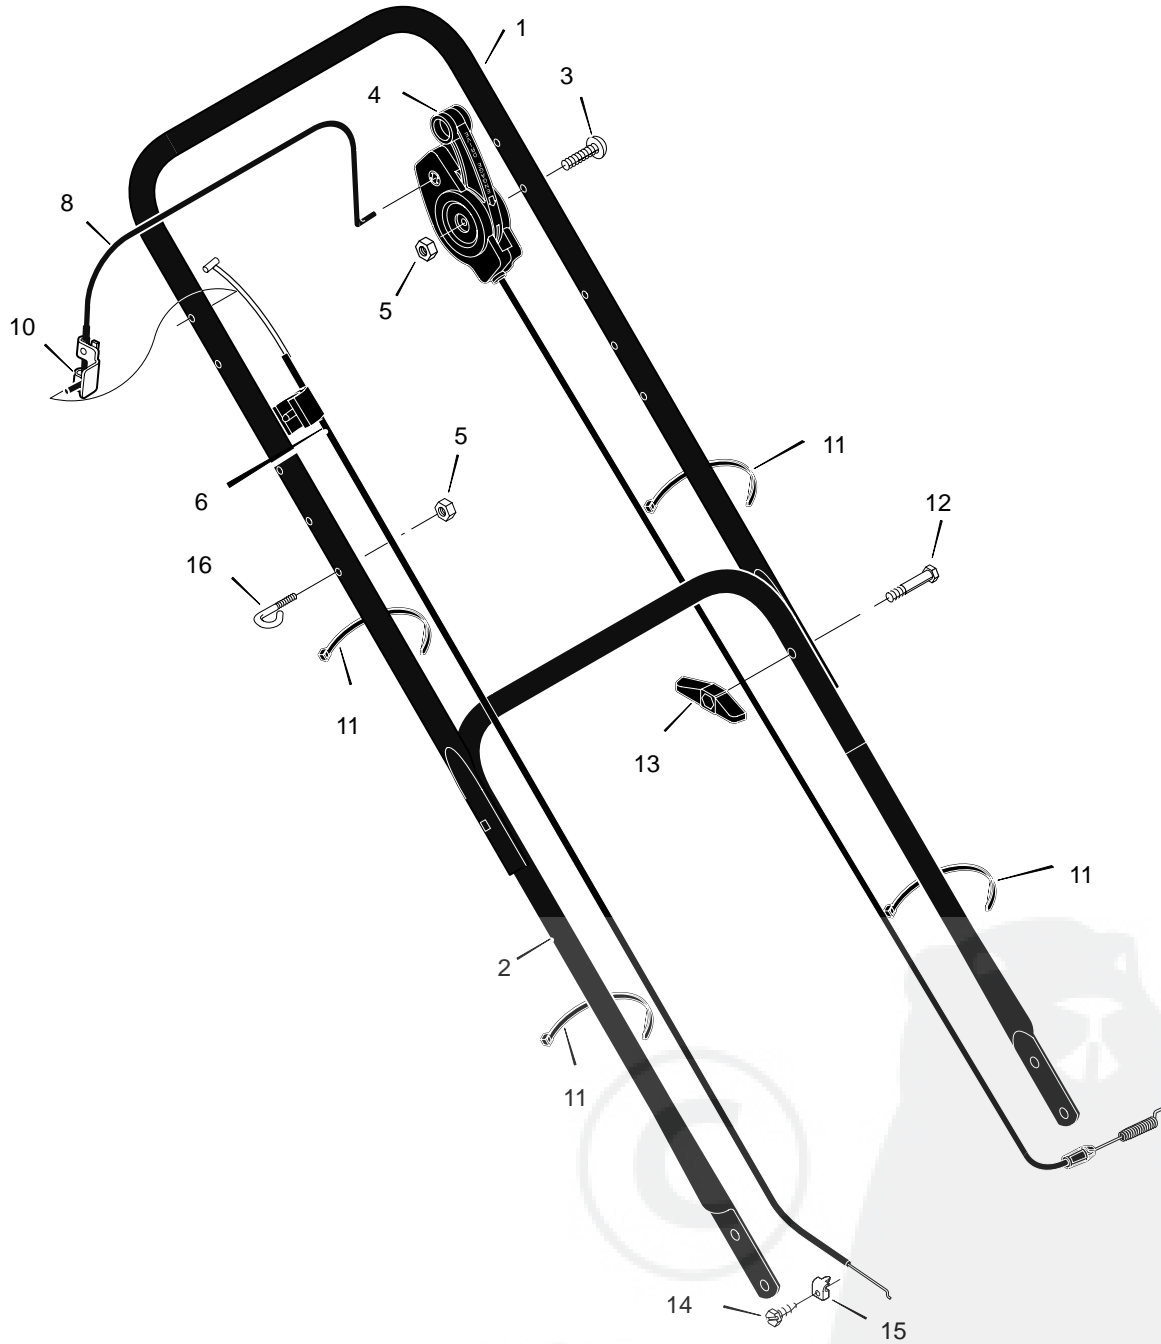

# MODEL 22605x50C

# REPAIR PARTS

1	Engine *	-----	13	Washer	17x124
2	Housing	776049	14	Bolt, Hex	1x153
3	Height Adjuster, Left Rear	672641	15	Blade	672735E701
4	Knob	71495	16	Adapter, Blade	672503
5	Wheel and Tire, Rear	71132	17	Height Adjuster, Right Front	672642
6	Locknut, Flange	15x84	18	Height Adjuster, Right Rear	672640
7	Bolt, Carriage	2x81	19	Guard, Rear	672738
9	Bolt, Engine	25x11	20	Screw	26x245
10	Nut	15x68	21	Deflector, Chute	672721
11	Height Adjuster, Left Front	672643	22	Push-On Cap	28x42
12	Washer, Belleville	17x137	23	Pin, Pivot	215x11 Z
24	Spring	166x5			
25	Baffle	672744E700			
26	Wheel and Tire, Drive	71133			
27	Pulley	71434			
28	Pin, Spring	32x64			
29	Base, Engine	672671E700			
30	Cover, Belt	1101025			
31	Screw	26x259			
32	Bracket, Idler Support	672751 Z			
33	Bolt	1x81			
34	Screw	26x263			
35	Idler, Backside	672751 Z			
36	Locknut	15x43			
37	Bearing	71793			
38	Spring	166x45			
39	Spacer	71789			
40	Arm, Pivot	672753 Z			
41	Spacer	71788			
42	Pulley, Idler	71779			
43	Bolt, Shoulder	9x50			
44	Belt	37x100			
45	Washer	17x186			
46	Ring, Retainer	11x16			
47	Gear, Pinion	71792			
48	Pulley	71791			
49	Pin, Drive	43629			
50	Pin, Hair	31x9			
51	Axle	672508			
52	Washer	17x169			
53	Cover, Dust	71780			
54	Bolt	1x85			
55	Hub Cap	672122			
56	Plate, Mulcher	672422 Z			
57	Bracket, Left Handle	672335E700			
58	Bracket, Right Handle	672334E700			
59	Screw	26x289			
60	Bolt	1x120			
61	Extension, Rear	672711E700			
64	Screw	26x288			
65	Shield, Debris	1101026E700			
-	Book, Instruction	F-000450L			

# REPAIR PARTS

1	Handle, Upper (Gray)	71581E724	5	Locknut	15x116	11	Fastener, Cable	71372
2	Handle, Lower (Gray)	71137E724	6	Cable, Stop	672839	12	Bolt	2x77
3	Screw	25x14	8	Lever, Stop	672879E700	13	Knob	71294
4	Control, Drive	672873	10	Bracket, Stop Lever	43628 BC	16	Guide, Rope	71530