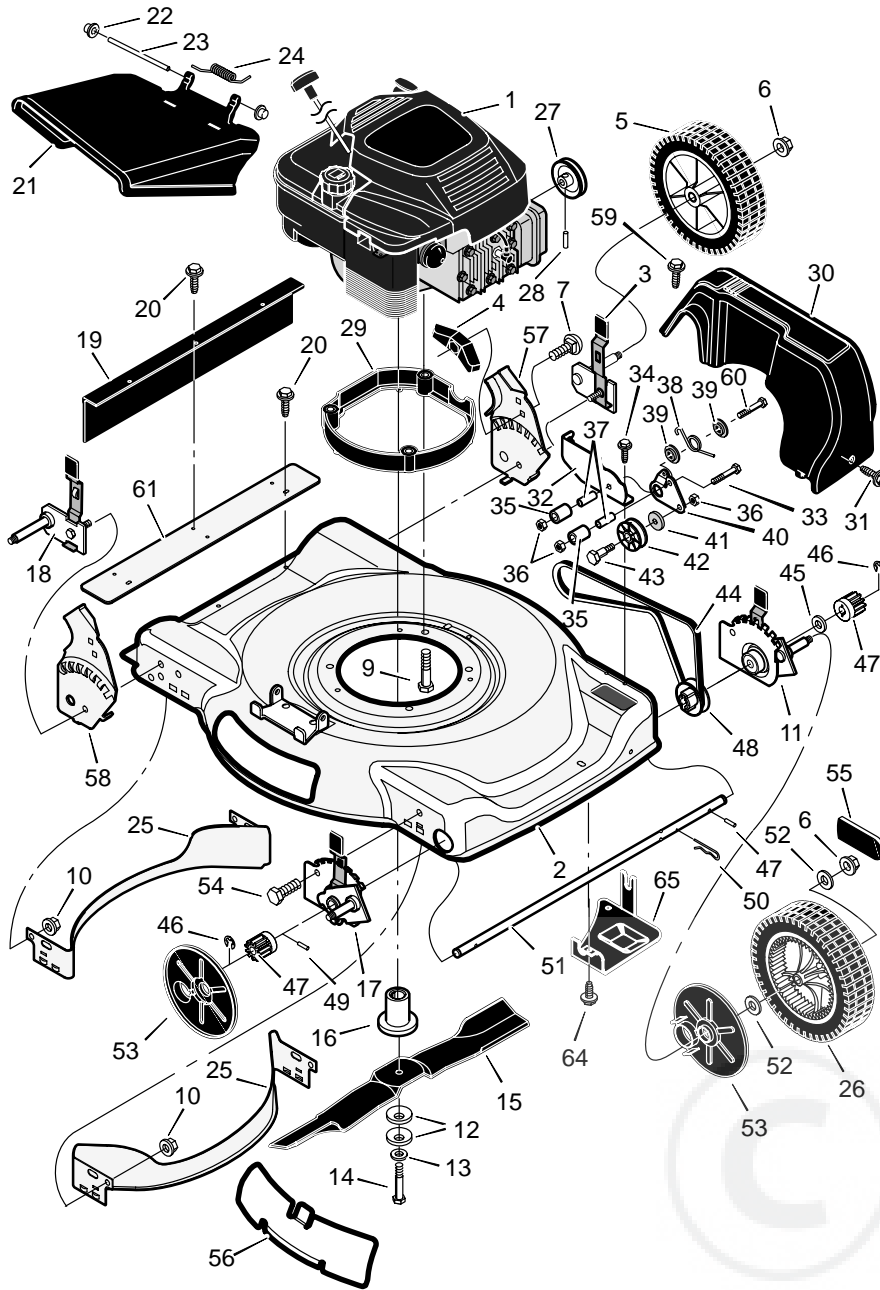

# MODEL 22605x50C

# REPAIR PARTS

1	Engine *	-----	13	Washer	17x124
2	Housing	776049	14	Bolt, Hex	1x153
3	Height Adjuster, Left Rear	672641	15	Blade	672735E701
4	Knob	71495	16	Adapter, Blade	672503
5	Wheel and Tire, Rear	71132	17	Height Adjuster, Right Front	672642
6	Locknut, Flange	15x84	18	Height Adjuster, Right Rear	672640
7	Bolt, Carriage	2x81	19	Guard, Rear	672738
9	Bolt, Engine	25x11	20	Screw	26x245
10	Nut	15x68	21	Deflector, Chute	672721
11	Height Adjuster, Left Front	672643	22	Push-On Cap	28x42
12	Washer, Belleville	17x137	23	Pin, Pivot	215x11 Z
24	Spring	166x5			
25	Baffle	672744E700			
26	Wheel and Tire, Drive	71133			
27	Pulley	71434			
28	Pin, Spring	32x64			
29	Base, Engine	672671E700			
30	Cover, Belt	1101025			
31	Screw	26x259			
32	Bracket, Idler Support	672751 Z			
33	Bolt	1x81			
34	Screw	26x263			
35	Idler, Backside	672751 Z			
36	Locknut	15x43			
37	Bearing	71793			
38	Spring	166x45			
39	Spacer	71789			
40	Arm, Pivot	672753 Z			
41	Spacer	71788			
42	Pulley, Idler	71779			
43	Bolt, Shoulder	9x50			
44	Belt	37x100			
45	Washer	17x186			
46	Ring, Retainer	11x16			
47	Gear, Pinion	71792			
48	Pulley	71791			
49	Pin, Drive	43629			
50	Pin, Hair	31x9			
51	Axle	672508			
52	Washer	17x169			
53	Cover, Dust	71780			
54	Bolt	1x85			
55	Hub Cap	672122			
56	Plate, Mulcher	672422 Z			
57	Bracket, Left Handle	672335E700			
58	Bracket, Right Handle	672334E700			
59	Screw	26x289			
60	Bolt	1x120			
61	Extension, Rear	672711E700			
64	Screw	26x288			
65	Shield, Debris	1101026E700			
-	Book, Instruction	F-000450L			

# REPAIR PARTS

1	Handle, Upper (Gray)	71581E724	5	Locknut	15x116	11	Fastener, Cable	71372
2	Handle, Lower (Gray)	71137E724	6	Cable, Stop	672839	12	Bolt	2x77
3	Screw	25x14	8	Lever, Stop	672879E700	13	Knob	71294
4	Control, Drive	672873	10	Bracket, Stop Lever	43628 BC	16	Guide, Rope	71530