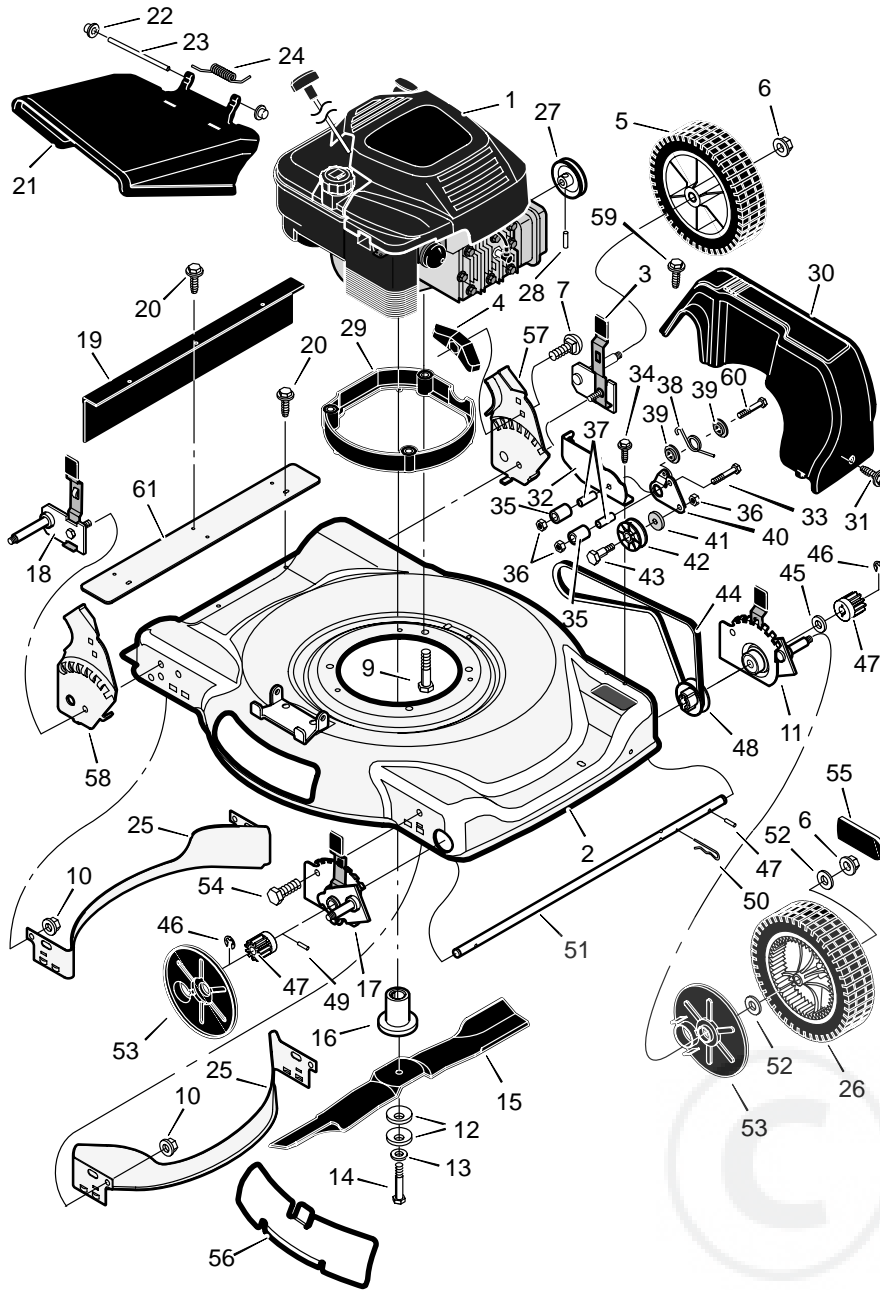

MODEL 22605x51A

REPAIR PARTS

1	Engine *	-----	13	Washer	17x124
2	Housing	776049	14	Bolt, Hex	1x153
3	Height Adjuster, Left Rear	672641	15	Blade	672735E701
4	Knob	71495	16	Adapter, Blade	672503
5	Wheel and Tire, Rear	71132	17	Height Adjuster, Right Front	672642
6	Locknut, Flange	15x84	18	Height Adjuster, Right Rear	672640
7	Bolt, Carriage	2x81	19	Guard, Rear	672738
9	Bolt, Engine	25x11	20	Screw	26x245
10	Nut	15x68	21	Deflector, Chute	672721
11	Height Adjuster, Left Front	672643	22	Push-On Cap	28x42
12	Washer, Belleville	17x137			

23	Pin, Pivot	215x11 Z
24	Spring	166x5
25	Baffle	672744E700
26	Wheel and Tire, Drive	71133
27	Pulley	71434
28	Pin, Spring	32x64
29	Base, Engine	672671E700
30	Cover, Belt	672722
31	Screw	26x259
32	Bracket, Idler Support	672751 Z
33	Bolt	1x81
34	Screw	26x263
35	Idler, Backside	672751 Z
36	Locknut	15x43
37	Bearing	71793
38	Spring	166x45
39	Spacer	71789
40	Arm, Pivot	672753 Z
41	Spacer	71788
42	Pulley, Idler	71779
43	Bolt, Shoulder	9x50
44	Belt	37x100
45	Washer	17x186
46	Ring, Retainer	11x16
47	Gear, Pinion	71792
48	Pulley	71791
49	Pin, Drive	43629
50	Pin, Hair	31x9
51	Axle	672508
52	Washer	17x169
53	Cover, Dust	71780
54	Bolt	1x85
55	Hub Cap	43615
56	Plate, Mulcher	672422 Z
57	Bracket, Left Handle	672335E700
58	Bracket, Right Handle	672334E700
59	Screw	26x289
60	Bolt	1x120
61	Extension, Rear	672711E700
-	Book, Instruction	F-99467

MODEL 22605x51A

REPAIR PARTS

1	Handle, Upper (Black)	672666E700	5	Locknut	15x116	11	Fastener, Cable	71372
2	Handle, Lower (Black)	71137E700	6	Cable, Stop	672561	12	Bolt	2x77
3	Screw	26x286	8	Lever, Stop	672571E700	13	Knob	71294
4	Control, Drive	672581	10	Bracket, Stop Lever	43628 BC	16	Guide, Rope	71530