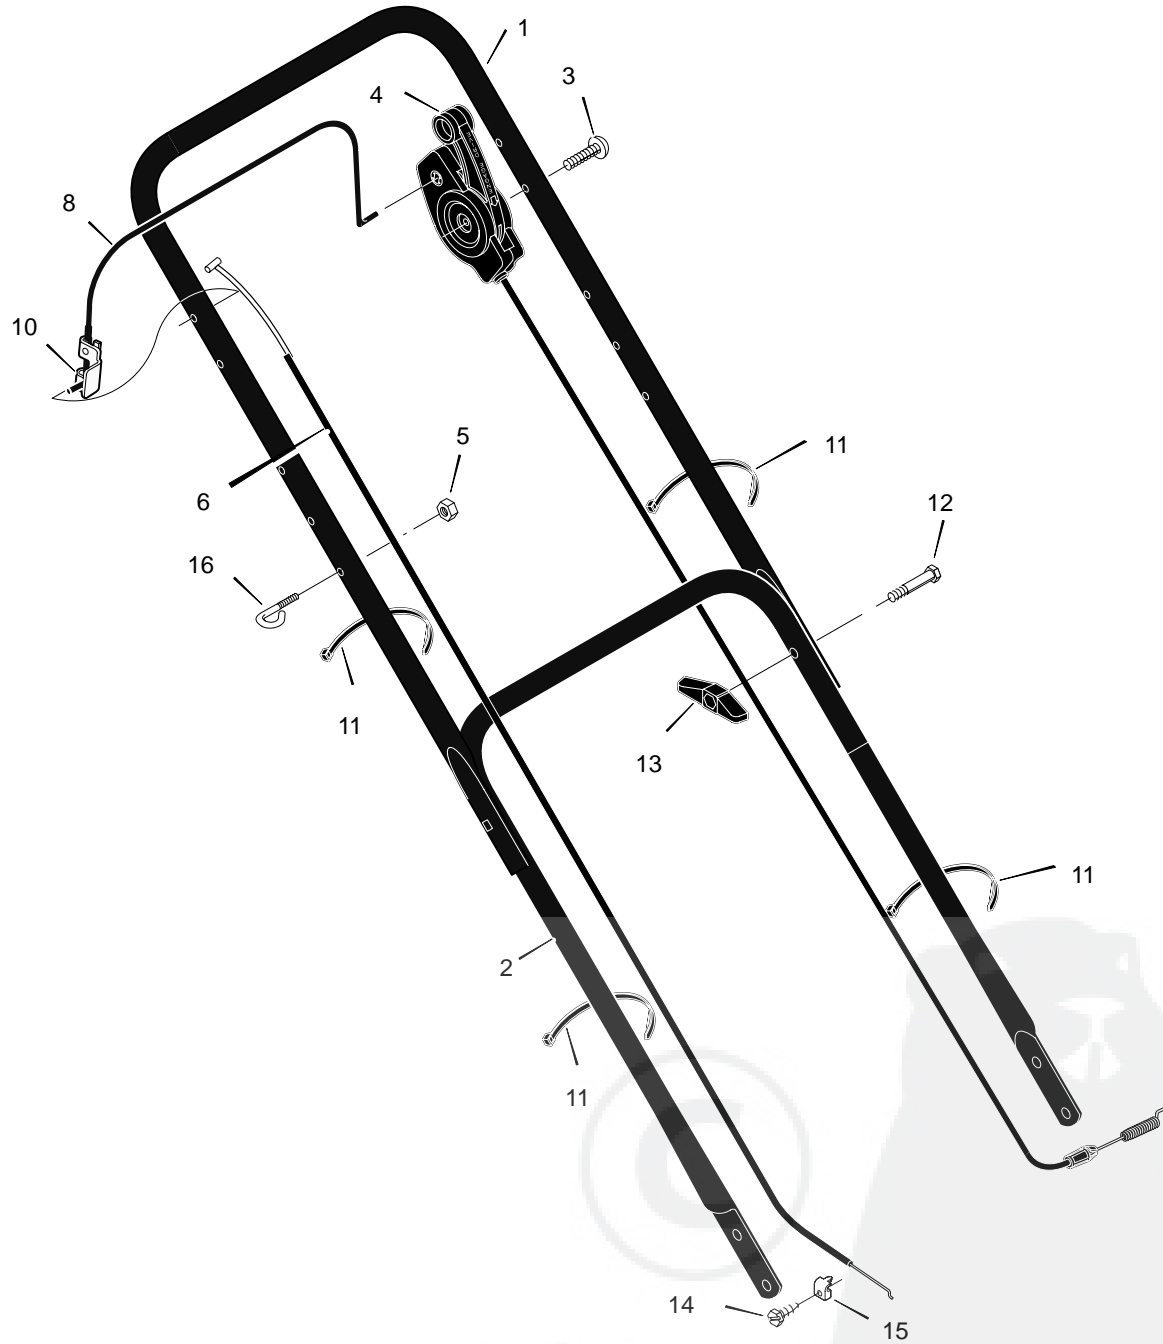

MODEL 22605x51A

REPAIR PARTS

1	Engine *	-----	13	Washer	17x124
2	Housing	776049	14	Bolt, Hex	1x153
3	Height Adjuster, Left Rear	672641	15	Blade	672735E701
4	Knob	71495	16	Adapter, Blade	672503
5	Wheel and Tire, Rear	71132	17	Height Adjuster, Right Front	672642
6	Locknut, Flange	15x84	18	Height Adjuster, Right Rear	672640
7	Bolt, Carriage	2x81	19	Guard, Rear	672738
9	Bolt, Engine	25x11	20	Screw	26x245
10	Nut	15x68	21	Deflector, Chute	672721
11	Height Adjuster, Left Front	672643	22	Push-On Cap	28x42
12	Washer, Belleville	17x137			

23	Pin, Pivot	215x11 Z
24	Spring	166x5
25	Baffle	672744E700
26	Wheel and Tire, Drive	71133
27	Pulley	71434
28	Pin, Spring	32x64
29	Base, Engine	672671E700
30	Cover, Belt	672722
31	Screw	26x259
32	Bracket, Idler Support	672751 Z
33	Bolt	1x81
34	Screw	26x263
35	Idler, Backside	672751 Z
36	Locknut	15x43
37	Bearing	71793
38	Spring	166x45
39	Spacer	71789
40	Arm, Pivot	672753 Z
41	Spacer	71788
42	Pulley, Idler	71779
43	Bolt, Shoulder	9x50
44	Belt	37x100
45	Washer	17x186
46	Ring, Retainer	11x16
47	Gear, Pinion	71792
48	Pulley	71791
49	Pin, Drive	43629
50	Pin, Hair	31x9
51	Axle	672508
52	Washer	17x169
53	Cover, Dust	71780
54	Bolt	1x85
55	Hub Cap	43615
56	Plate, Mulcher	672422 Z
57	Bracket, Left Handle	672335E700
58	Bracket, Right Handle	672334E700
59	Screw	26x289
60	Bolt	1x120
61	Extension, Rear	672711E700
-	Book, Instruction	F-99467

MODEL 22605x51A

REPAIR PARTS

1	Handle, Upper (Black)	672666E700	5	Locknut	15x116	11	Fastener, Cable	71372
2	Handle, Lower (Black)	71137E700	6	Cable, Stop	672561	12	Bolt	2x77
3	Screw	26x286	8	Lever, Stop	672571E700	13	Knob	71294
4	Control, Drive	672581	10	Bracket, Stop Lever	43628 BC	16	Guide, Rope	71530