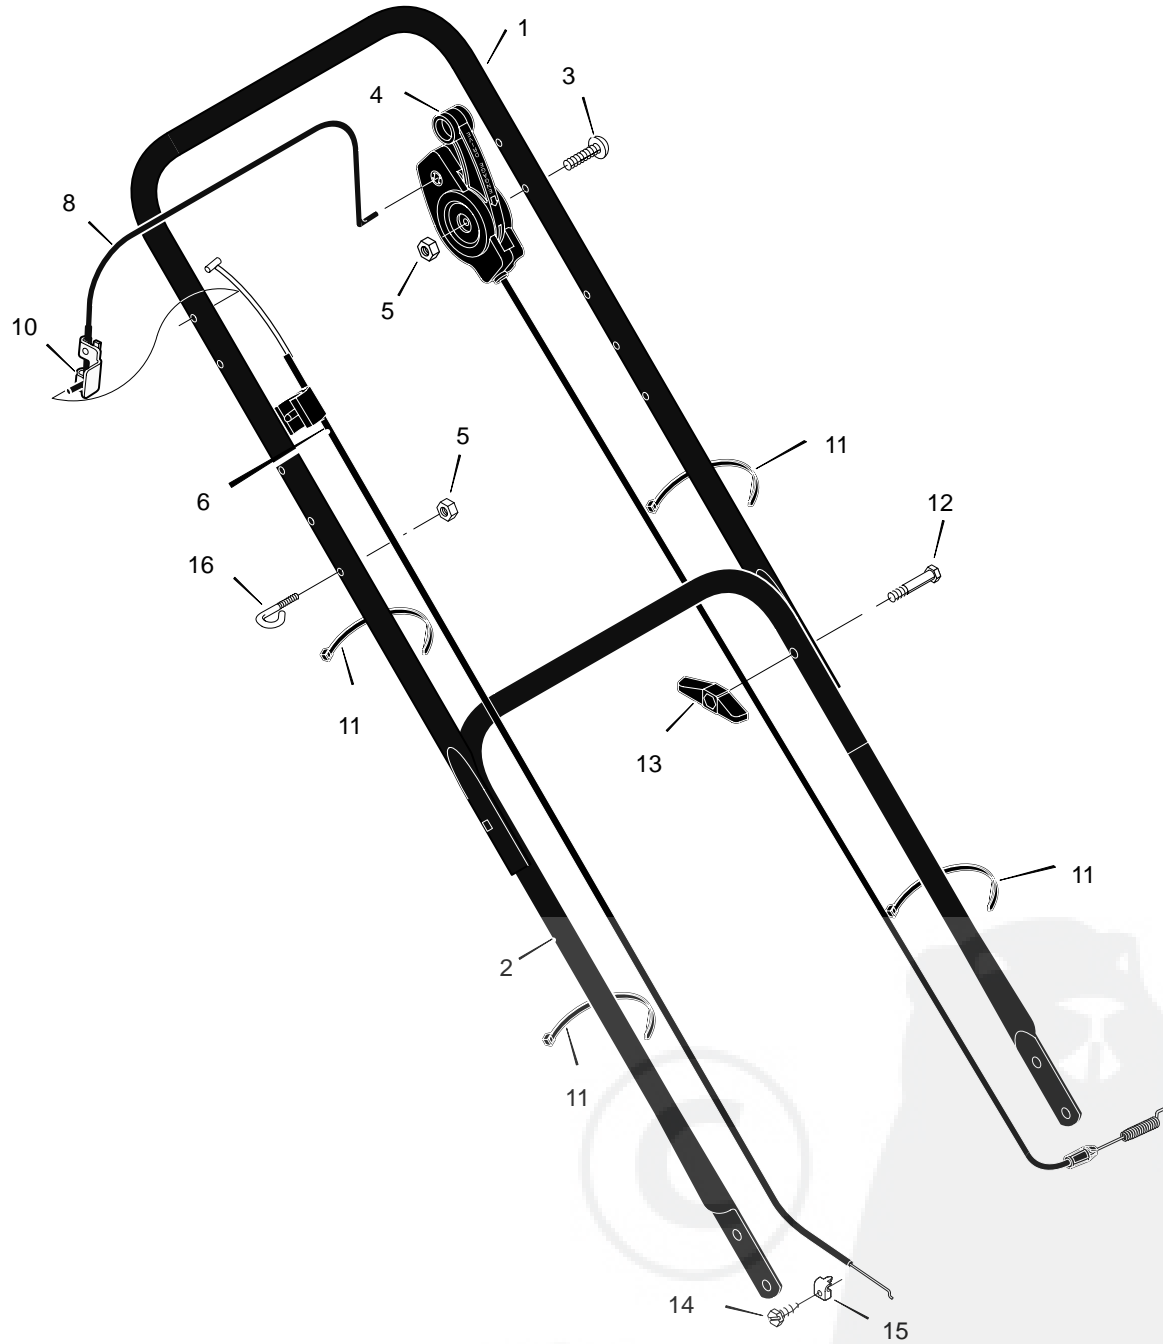

# MODEL 22605x51B

# REPAIR PARTS

1	Engine *	-----	13	Washer	17x124
2	Housing	776049	14	Bolt, Hex	1x153
3	Height Adjuster, Left Rear	672641	15	Blade	672735E701
4	Knob	71495	16	Adapter, Blade	672503
5	Wheel and Tire, Rear	71132	17	Height Adjuster, Right Front	672642
6	Locknut, Flange	15x84	18	Height Adjuster, Right Rear	672640
7	Bolt, Carriage	2x81	19	Guard, Rear	672738
9	Bolt, Engine	25x11	20	Screw	26x245
10	Nut	15x68	21	Deflector, Chute	672721
11	Height Adjuster, Left Front	672643	22	Push-On Cap	28x42
12	Washer, Belleville	17x137	23	Pin, Pivot	215x11 Z
24	Spring	166x5			
25	Baffle	672744E700			
26	Wheel and Tire, Drive	71133			
27	Pulley	71434			
28	Pin, Spring	32x64			
29	Base, Engine	672671E700			
30	Cover, Belt	1101025			
31	Screw	26x259			
32	Bracket, Idler Support	672751 Z			
33	Bolt	1x81			
34	Screw	26x263			
35	Idler, Backside	672751 Z			
36	Locknut	15x43			
37	Bearing	71793			
38	Spring	166x45			
39	Spacer	71789			
40	Arm, Pivot	672753 Z			
41	Spacer	71788			
42	Pulley, Idler	71779			
43	Bolt, Shoulder	9x50			
44	Belt	37x100			
45	Washer	17x186			
46	Ring, Retainer	11x16			
47	Gear, Pinion	71792			
48	Pulley	71791			
49	Pin, Drive	43629			
50	Pin, Hair	31x9			
51	Axle	672508			
52	Washer	17x169			
53	Cover, Dust	71780			
54	Bolt	1x85			
55	Hub Cap	43615			
56	Plate, Mulcher	672422 Z			
57	Bracket, Left Handle	672335E700			
58	Bracket, Right Handle	672334E700			
59	Screw	26x289			
60	Bolt	1x120			
61	Extension, Rear	672711E700			
64	Screw	26x288			
65	Shield, Debris	1101026E700			
-	Book, Instruction	F-000451L			

# REPAIR PARTS

1	Handle, Upper (Black)	71581E701	5	Locknut	15x116	11	Fastener, Cable	71372
2	Handle, Lower (Black)	71137E701	6	Cable, Stop	672839	12	Bolt	2x77
3	Screw	25x14	8	Lever, Stop	672879E700	13	Knob	71294
4	Control, Drive	672873	10	Bracket, Stop Lever	43628 BC	16	Guide, Rope	71530