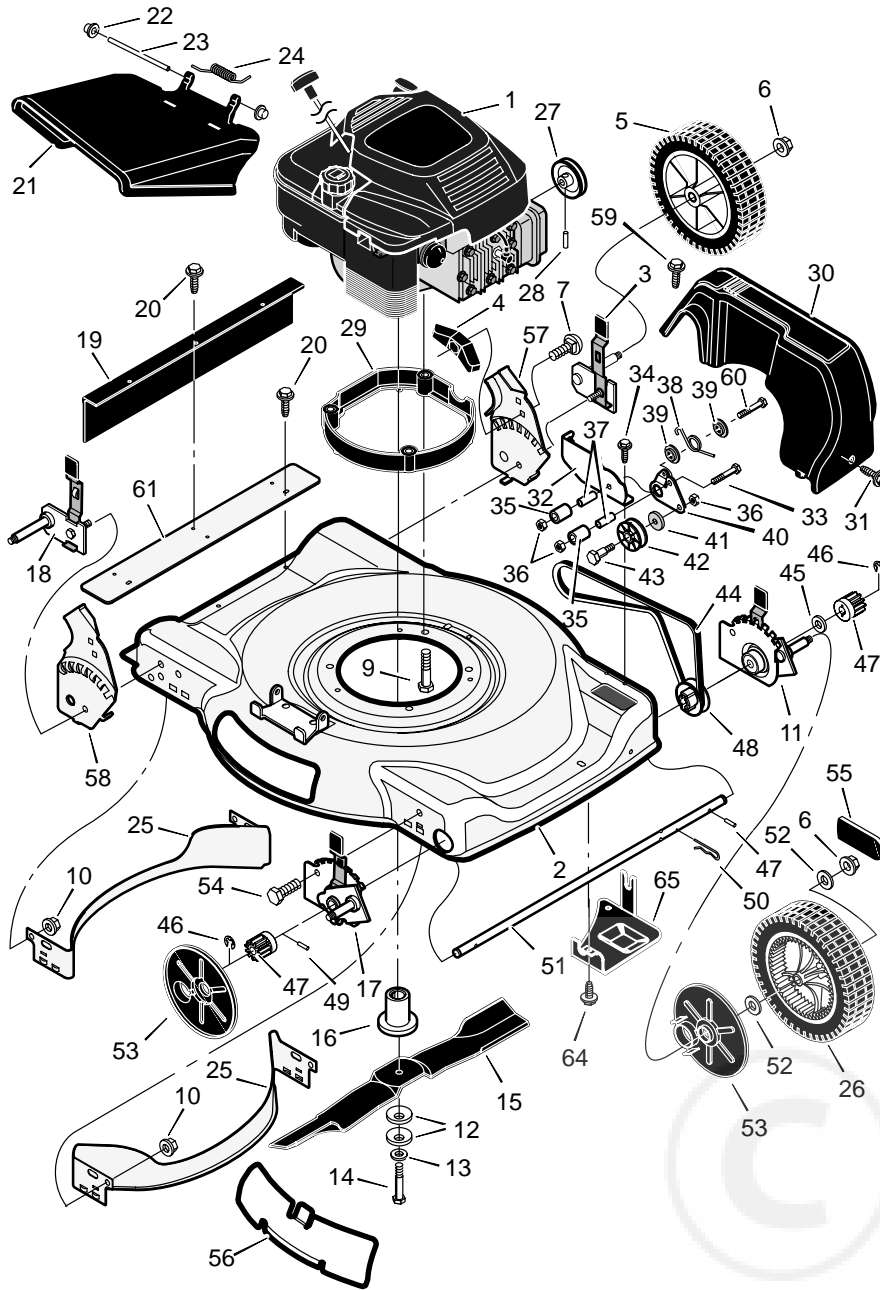

# MODEL 22605x51B

# REPAIR PARTS

1	Engine *	-----	13	Washer	17x124
2	Housing	776049	14	Bolt, Hex	1x153
3	Height Adjuster, Left Rear	672641	15	Blade	672735E701
4	Knob	71495	16	Adapter, Blade	672503
5	Wheel and Tire, Rear	71132	17	Height Adjuster, Right Front	672642
6	Locknut, Flange	15x84	18	Height Adjuster, Right Rear	672640
7	Bolt, Carriage	2x81	19	Guard, Rear	672738
9	Bolt, Engine	25x11	20	Screw	26x245
10	Nut	15x68	21	Deflector, Chute	672721
11	Height Adjuster, Left Front	672643	22	Push-On Cap	28x42
12	Washer, Belleville	17x137	23	Pin, Pivot	215x11 Z
24	Spring	166x5			
25	Baffle	672744E700			
26	Wheel and Tire, Drive	71133			
27	Pulley	71434			
28	Pin, Spring	32x64			
29	Base, Engine	672671E700			
30	Cover, Belt	1101025			
31	Screw	26x259			
32	Bracket, Idler Support	672751 Z			
33	Bolt	1x81			
34	Screw	26x263			
35	Idler, Backside	672751 Z			
36	Locknut	15x43			
37	Bearing	71793			
38	Spring	166x45			
39	Spacer	71789			
40	Arm, Pivot	672753 Z			
41	Spacer	71788			
42	Pulley, Idler	71779			
43	Bolt, Shoulder	9x50			
44	Belt	37x100			
45	Washer	17x186			
46	Ring, Retainer	11x16			
47	Gear, Pinion	71792			
48	Pulley	71791			
49	Pin, Drive	43629			
50	Pin, Hair	31x9			
51	Axle	672508			
52	Washer	17x169			
53	Cover, Dust	71780			
54	Bolt	1x85			
55	Hub Cap	43615			
56	Plate, Mulcher	672422 Z			
57	Bracket, Left Handle	672335E700			
58	Bracket, Right Handle	672334E700			
59	Screw	26x289			
60	Bolt	1x120			
61	Extension, Rear	672711E700			
64	Screw	26x288			
65	Shield, Debris	1101026E700			
-	Book, Instruction	F-000451L			

# REPAIR PARTS

1	Handle, Upper (Black)	71581E701	5	Locknut	15x116	11	Fastener, Cable	71372
2	Handle, Lower (Black)	71137E701	6	Cable, Stop	672839	12	Bolt	2x77
3	Screw	25x14	8	Lever, Stop	672879E700	13	Knob	71294
4	Control, Drive	672873	10	Bracket, Stop Lever	43628 BC	16	Guide, Rope	71530