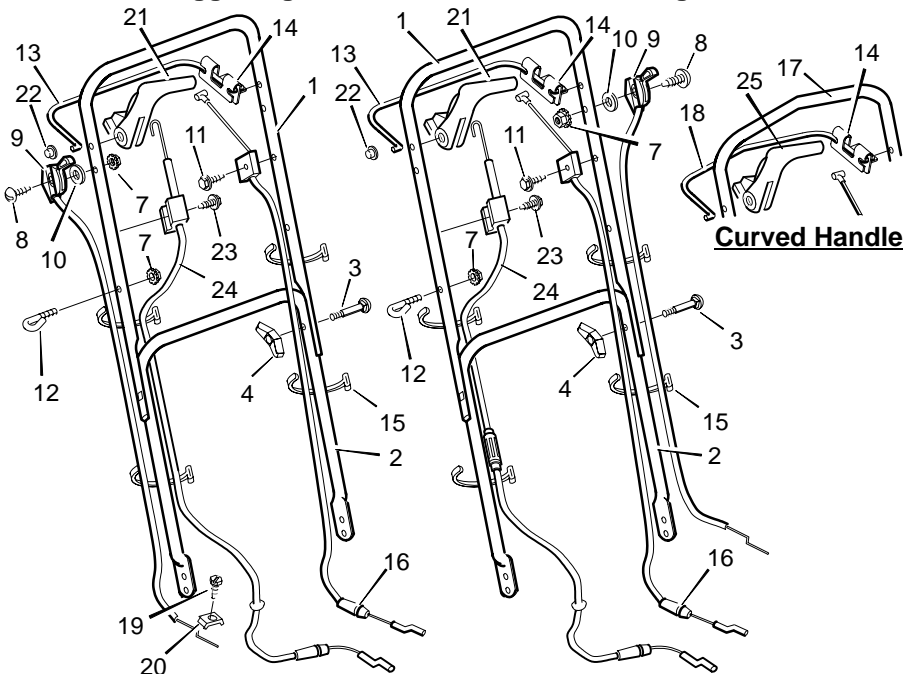

MODEL 22755x19E

Handle For Briggs Engine Handle For Tecumseh Engine

KEY NO.	DESCRIPTION	PART NO.
1	Handle, Upper - Straight (Black)	71581E701
--	Handle, Upper - Straight (Gray)	71581E724
2	Handle, Lower (Black)	71582E701
--	Handle, Lower (Gray)	71582E724
3	Bolt	2x77
4	Knob, Plastic	71294
7	Locknut	15x116
8	Screw	3x144
9	Throttle Control *	71178
-	Throttle Control †	71172
10	Washer	17x188
11	Screw	26x220
12	Guide, Rope	43956
13	Stop Lever - Straight	43651E700

KEY NO.	DESCRIPTION	PART NO.
14	Bracket, Stop Lever	43628 BC
15	Fastener, Cable	71372
16	Engine Stop Cable *	43828
-	Engine Stop Cable †	43880
17	Handle, Upper - Curved (Black)	71580E701
--	Handle, Upper - Curved (Gray)	71580E724
18	Stop Lever - Curved	43791
19	Screw *	26x268
20	Clamp *	42294
21	Lever, Drive - Straight	43722
22	Push On Cap	28x48
23	Screw	26x256
24	Cable, Drive	71036
25	Lever, Drive - Curved	43723