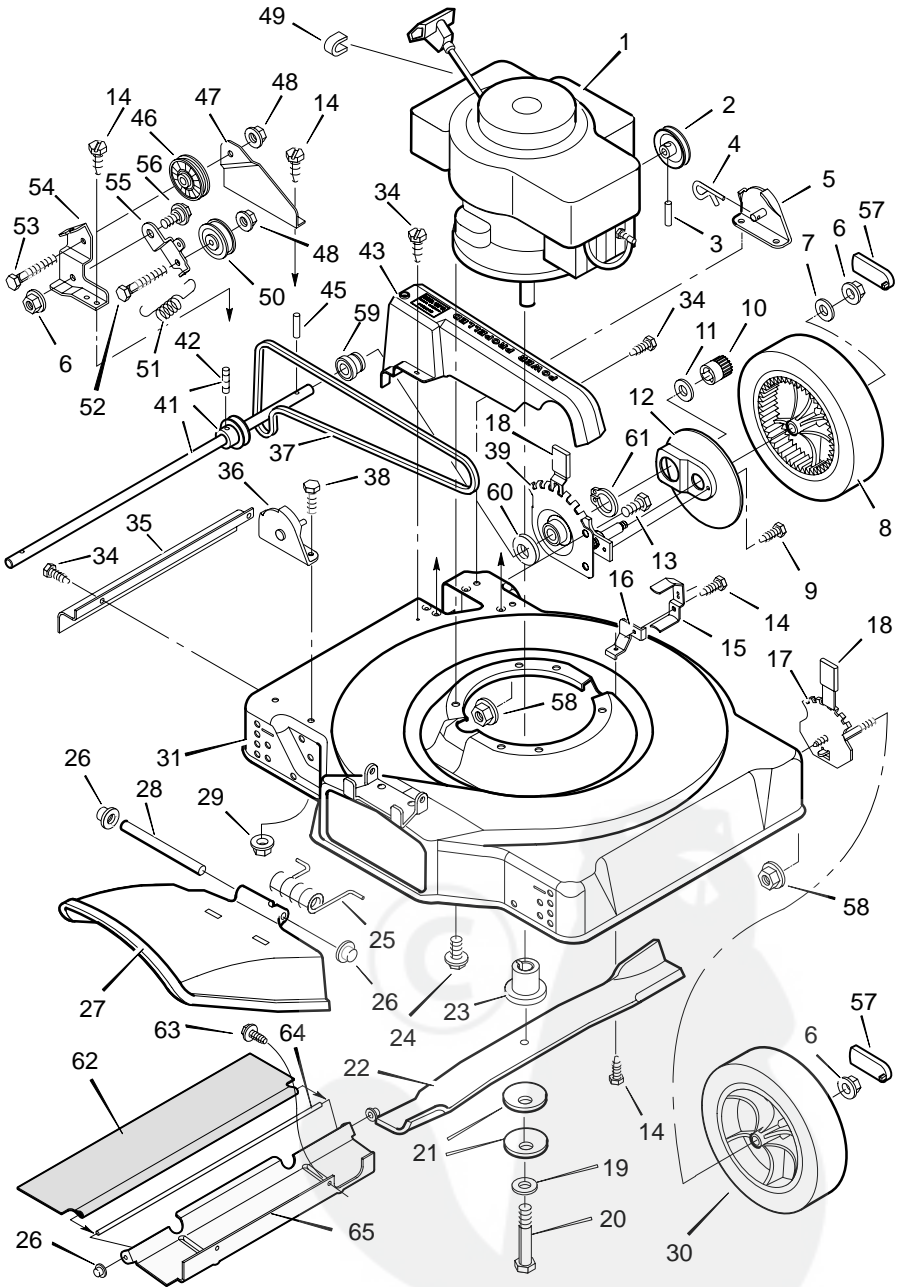

MODEL 22755x19E

MODEL 22755x19E

KEY NO.	DESCRIPTION	PART NO.	KEY NO.	DESCRIPTION	PART NO.
1	Engine ‡	-----	35	Guard, Axle	71034
2	Pulley	71434	36	Bracket, Right Handle	42712E700
3	Pin, Spring	32x64	37	Belt, Briggs & Stratton *	37x72
4	Pin, Hair	31x10		Belt, Tecumseh †	37x73
5	Bracket, Left Handle	42713E700	38	Bolt	1x38
6	Nut	15x84	39	Height Adjuster, Left	401023
7	Washer	17x169		Height Adjuster, Right	401022
8	Wheel, Drive	43617	41	Axle, Pulley & Setscrew	71466
9	Screw	26x221	42	Setscrew	23x50
10	Gear, Right Pinion	43630	43	Belt Guard, Briggs *	71024
	Gear, Left Pinion	43631		Belt Guard, Tecumseh †	71025
11	Washer	17x139	45	Pin, Drive	43629
12	Cover, Dust	71032	46	Pulley, Idler	71055
13	Bolt, Hex	1x85	47	Support, Idler	71046Z
14	Screw	26x214	48	Nut	15x88
15	Guide, Belt	71051Z	49	Stop, Rope	42189
16	Belt Guide, Briggs *	71049Z	50	Pulley, Idler	71054
	Belt Guide, Tecumseh †	71050Z	51	Spring, Extension	165x94
17	Height Adjuster, Front	401025	52	Bolt, Hex	1x141
18	Grip	43394	53	Bolt, Hex	1x102
19	Washer	17x124	54	Bracket, Idler	71045Z
20	Bolt	1x143	55	Arm, Idler	71026Z
21	Washer, Belleville	17x137	56	Bolt, Shoulder	9x48
22	Blade	42225E701	57	Cap, Hub	43615
23	Adapter, Blade	71057	58	Nut, Flange	15x68
24	Bolt, Engine	25x6	59	Bearing and Retainer	70250
25	Spring, Torsion	166x5	60	Washer, Belleville	17x178
26	Push On Cap	28x42	61	Retainer Ring	11x24
27	Deflector, Chute	42919	62	Deflector, Rear	71798
28	Rod	215x11Z	63	Screw	26x274
29	Nut	15x82	64	Pin	71800 Z
30	Wheel and Tire, Front	43618	65	Extension, Rear	71746E701
31	Housing	70161	--	Instruction Book	F-96538
34	Screw	26x245			

‡ Parts are available from a Authorized Service Center. See "Engines, Gasoline" or "Gasoline Engines" in the yellow pages of the telephone directory.

* For Models with Briggs & Stratton engines.

† For Models with Tecumseh engines.