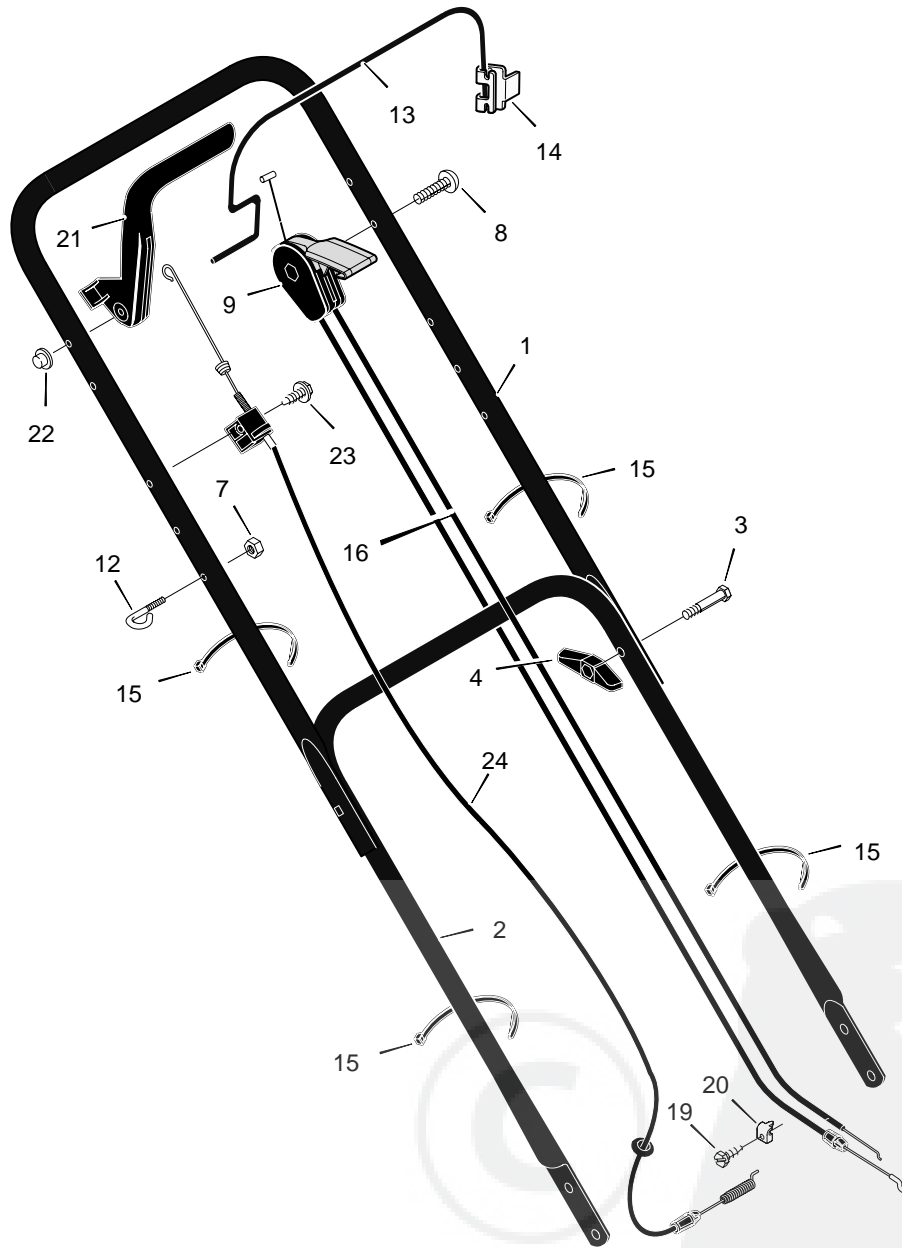

MODEL 22755x50A

REPAIR PARTS

24	Bolt, Engine	25x6
25	Spring, Torsion	166x5
26	Push On Cap	28x42
27	Deflector, Chute	42919
28	Rod	215x11Z
29	Nut	15x82
30	Wheel and Tire, Front	71132
31	Housing	70133
32	Retainer	42743
33	Deflector, Rear	71033
34	Screw	26x245
35	Guard, Axle	71034
36	Bracket, Right Handle	42712E700
37	Belt, Briggs & Stratton	37x72
38	Bolt	1x38
39	Height Adjuster, Left	401023
	Height Adjuster, Right	401022
41	Axle, Pulley & Setscrew	71466
42	Setscrew	23x50
43	Belt Guard, Briggs	71024
45	Pin, Drive	43629
46	Pulley, Idler	71055
47	Support, Idler	71046Z
48	Nut	15x88
49	Stop, Rope	42189
50	Pulley, Idler	71054
51	Spring, Extension	165x94
52	Bolt, Hex	1x141
53	Bolt, Hex	1x102
54	Bracket, Idler	71045Z
55	Arm, Idler	71026Z
56	Bolt, Shoulder	9x48
57	Cap, Hub	672122
58	Nut, Flange	15x68
59	Bearing and Retainer	70250
60	Washer, Belleville	17x178
61	Retainer Ring	11x24
--	Instruction Book	F-97400

1	Engine	-----	12	Cover, Dust	71032
2	Pulley	71434	13	Bolt, Hex	1x85
3	Pin, Spring	32x64	14	Screw	26x214
4	Pin, Hair	31x10	15	Guide, Belt	71051Z
5	Bracket, Left Handle	42713E700	16	Belt Guide, Briggs	71049Z
6	Nut	15x84	17	Height Adjuster, Front	401025
7	Washer	17x169	18	Grip	43394
8	Wheel, Drive	71133	19	Washer	17x124
9	Screw	26x221	20	Bolt	1x143
10	Gear, Right Pinion	43630	21	Washer, Belleville	17x137
	Gear, Left Pinion	43631	22	Blade	42225E701
11	Washer	17x139	23	Adapter, Blade	71057

1	Handle, Upper (Black)	71581E724	12	Guide, Rope	43956	21	Lever, Drive	43722
2	Handle, Lower (Black)	71582E724	13	Stop Lever - Straight	672066E245	22	Push On Cap	28x48
3	Bolt	2x77	14	Bracket, Stop Lever	43628 BC	23	Screw	26x256
4	Knob, Plastic	71294	15	Fastener, Cable	71372	24	Cable, Drive	71036
7	Locknut	15x116	16	Engine Stop Cable	672126			
8	Screw	3x144	19	Screw	26x268			
9	Throttle Control	672141	20	Clamp	42294			