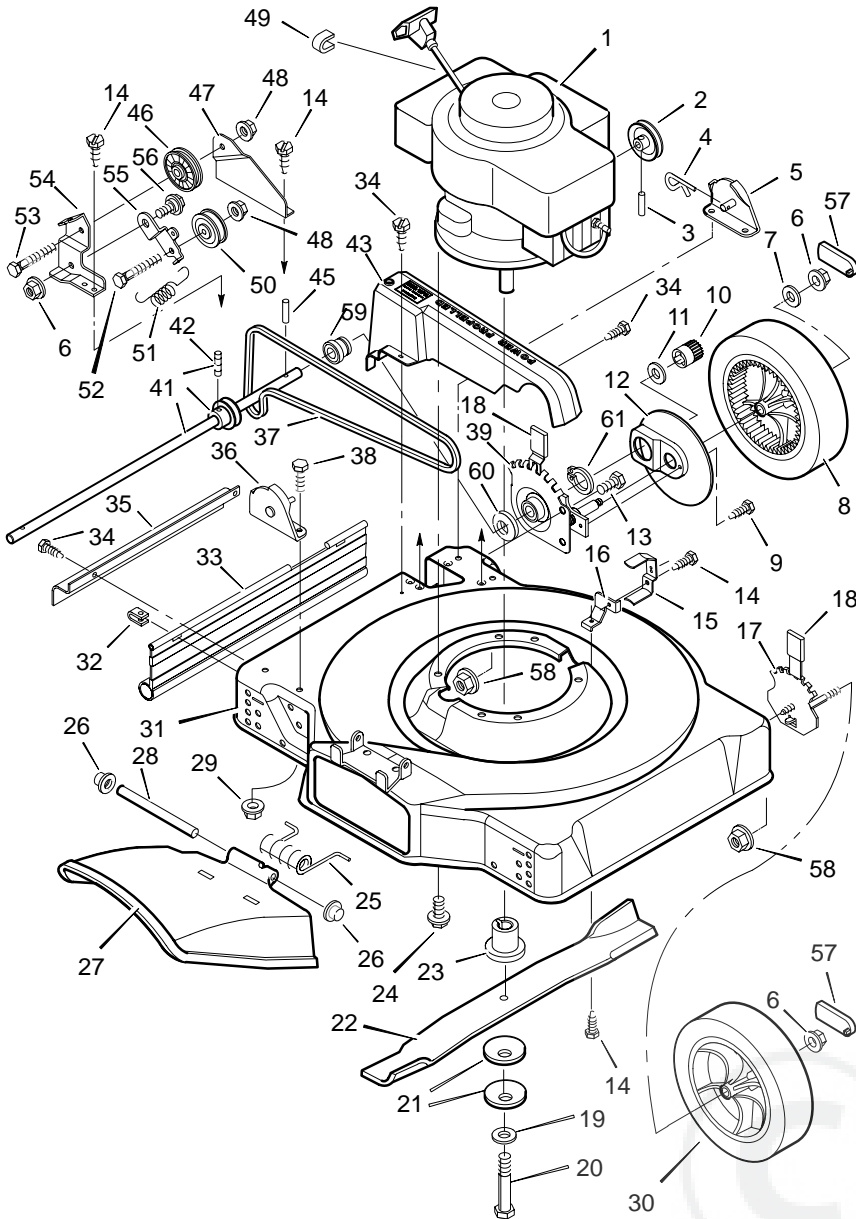

MODEL 22755x50A

REPAIR PARTS

24	Bolt, Engine	25x6
25	Spring, Torsion	166x5
26	Push On Cap	28x42
27	Deflector, Chute	42919
28	Rod	215x11Z
29	Nut	15x82
30	Wheel and Tire, Front	71132
31	Housing	70133
32	Retainer	42743
33	Deflector, Rear	71033
34	Screw	26x245
35	Guard, Axle	71034
36	Bracket, Right Handle	42712E700
37	Belt, Briggs & Stratton	37x72
38	Bolt	1x38
39	Height Adjuster, Left	401023
	Height Adjuster, Right	401022
41	Axle, Pulley & Setscrew	71466
42	Setscrew	23x50
43	Belt Guard, Briggs	71024
45	Pin, Drive	43629
46	Pulley, Idler	71055
47	Support, Idler	71046Z
48	Nut	15x88
49	Stop, Rope	42189
50	Pulley, Idler	71054
51	Spring, Extension	165x94
52	Bolt, Hex	1x141
53	Bolt, Hex	1x102
54	Bracket, Idler	71045Z
55	Arm, Idler	71026Z
56	Bolt, Shoulder	9x48
57	Cap, Hub	672122
58	Nut, Flange	15x68
59	Bearing and Retainer	70250
60	Washer, Belleville	17x178
61	Retainer Ring	11x24
--	Instruction Book	F-97400

1	Engine	-----	12	Cover, Dust	71032
2	Pulley	71434	13	Bolt, Hex	1x85
3	Pin, Spring	32x64	14	Screw	26x214
4	Pin, Hair	31x10	15	Guide, Belt	71051Z
5	Bracket, Left Handle	42713E700	16	Belt Guide, Briggs	71049Z
6	Nut	15x84	17	Height Adjuster, Front	401025
7	Washer	17x169	18	Grip	43394
8	Wheel, Drive	71133	19	Washer	17x124
9	Screw	26x221	20	Bolt	1x143
10	Gear, Right Pinion	43630	21	Washer, Belleville	17x137
	Gear, Left Pinion	43631	22	Blade	42225E701
11	Washer	17x139	23	Adapter, Blade	71057

1	Handle, Upper (Black)	71581E724	12	Guide, Rope	43956	21	Lever, Drive	43722
2	Handle, Lower (Black)	71582E724	13	Stop Lever - Straight	672066E245	22	Push On Cap	28x48
3	Bolt	2x77	14	Bracket, Stop Lever	43628 BC	23	Screw	26x256
4	Knob, Plastic	71294	15	Fastener, Cable	71372	24	Cable, Drive	71036
7	Locknut	15x116	16	Engine Stop Cable	672126			
8	Screw	3x144	19	Screw	26x268			
9	Throttle Control	672141	20	Clamp	42294			