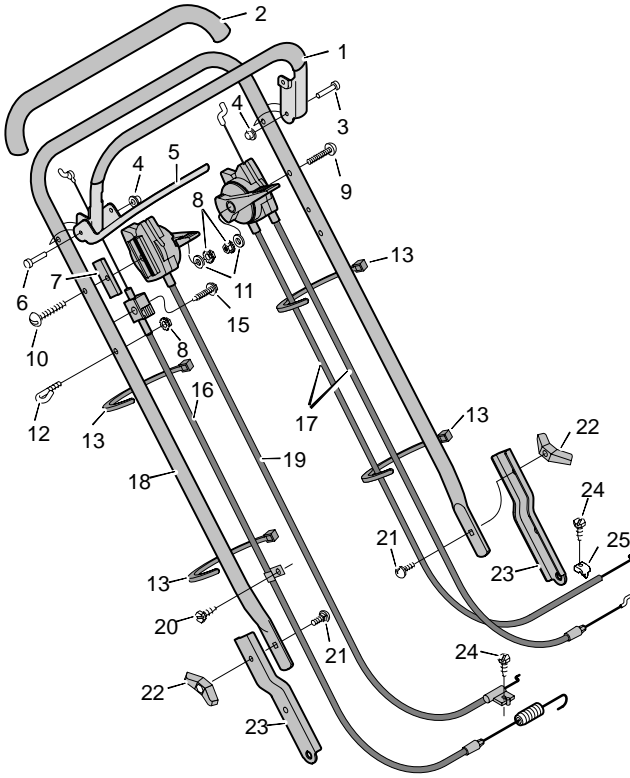

# MODEL 22855x11F

KEY NO.	DESCRIPTION	PART NO.	KEY NO.	DESCRIPTION	PART NO.
1	Stop Lever	71567	13	Fastener, Cable	71372
2	Grip, Foam	71637	15	Screw	26x256
3	Pin	29x102	16	Cable, Drive	71593
4	Push On Cap	28x42	17	Throttle and Stop Cable	71594
5	Lever, Drive	71566	18	Handle	71713E701
6	Pin	29x101	19	Control, Speed	71595
7	Spacer	71635	20	Screw	26x259
8	Locknut	15x116	21	Bolt, Carriage	2x81
9	Bolt	1x152	22	Knob	71495
10	Bolt	1x151	23	Bracket, Handle	71317E701
11	Washer	17x38Z	24	Screw	26x268
12	Guide, Rope	43956	25	Clamp	42294

# MODEL 22855x11F

KEY NO.	DESCRIPTION	PART NO.	KEY NO.	DESCRIPTION	PART NO.
1	Belt	37x77	18	Arm, Clutch	400312
2	Adaptor, Blade	71285	19	Support, Clutch	400313
3	Locknut, Flange	15x88	20	Locknut	190x15
4	Arm, Idler	71309Z	21	Pulley, Transmission	71288
5	Pulley, Idler	71054	22	Arm, Shift	400311
6	Screw	26x216	23	Key, Woodruff	400314
7	Bolt	1x141	24	Pin, Drive	43629
8	Bracket, Transmission	71376Z	25	Transmission	71374
9	Spring, Extension	165x108	26	Shield, Axle	43649
10	Locknut, Flange	15x84	27	Support, Wheel	71370E701
11	Screw	26x275	28	Gear, Right Pinion	71286
12	Washer	17x186	29	Housing (Green)	71801E541
13	Gear, Left Pinion	71287	30	Locknut, Flange	15x68
14	Bearing, Lifter	43788	31	Screw	26x259
15	Support, Axle	71411	32	Bolt, Shoulder	9x49
16	Index, Height Adjuster	71368E701	33	Bolt, Shoulder	9x48
17	Pin, Hair	31x10			