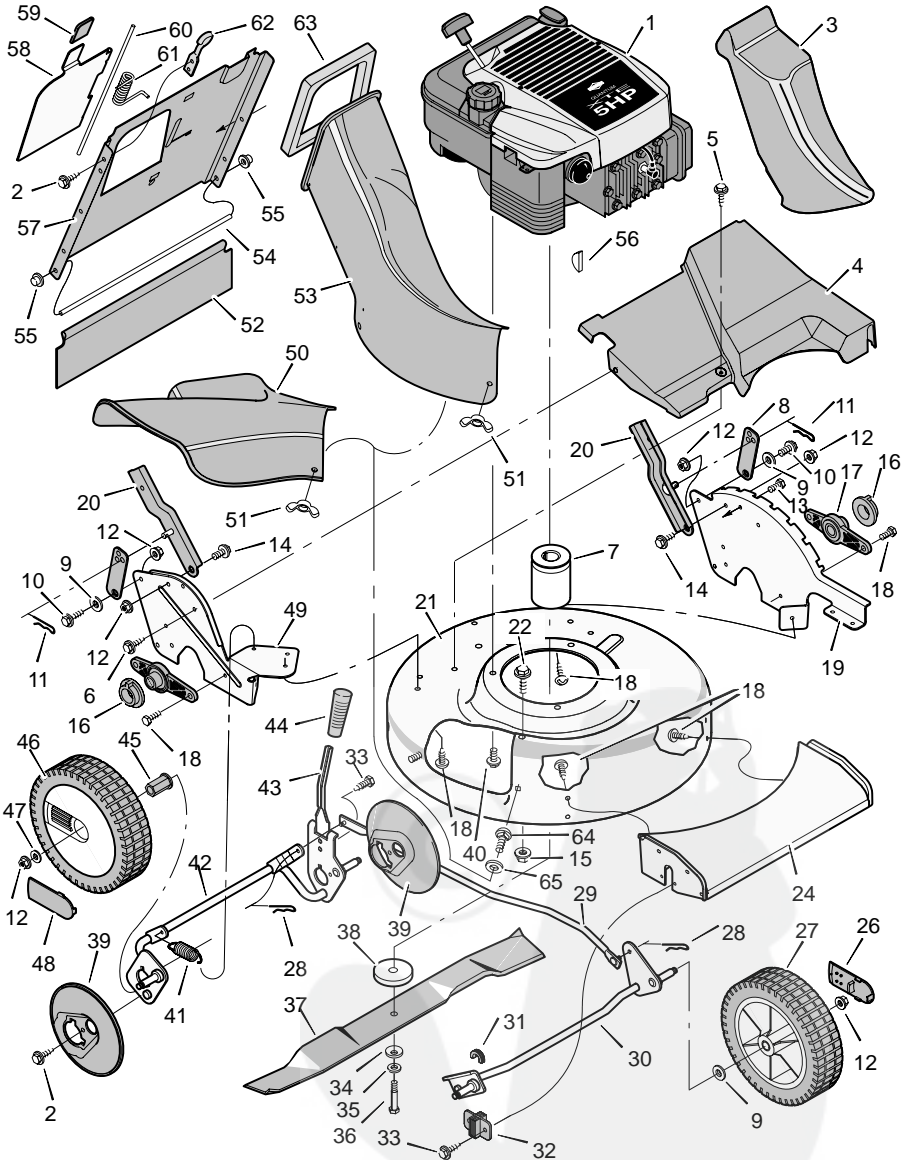

MODEL 22855x11F

MODEL 22855x11F

KEY NO.	DESCRIPTION	PART NO.	KEY NO.	DESCRIPTION	PART NO.
1	Engine	‡	36	Bolt, Hex	1x148
2	Screw	25x2	37	Blade	71849E701
3	Plug, Mulcher	71373	38	Spacer, Adapter	71470
4	Cover, Rear	71547	39	Cover, Dust	43616
5	Screw	26x220	40	Bolt, Engine	25x6
6	Screw	6x74	41	Spring, Extension	165x97
7	Adapter, Blade	71285	42	Crossbar Assembly, Rear	71315E701
8	Strap, Adjuster	71318E701	43	Lever, Height Adjuster	71293E701
9	Washer, Spring	20x3	44	Grip, Height Adjuster	71297
10	Bolt, Shoulder	9x49	45	Bushing	43886
11	Pin, Hair	31x10	46	Wheel, Rear (Gray)	71133
12	Locknut, Flange	15x84	47	Washer	17x169
13	Nut, Hex	15x68	48	Hub Cap (Red)	71135
14	Bolt, Shoulder	9x48	49	Support, Wheel	71370E701
16	Bearing, Lifter	43788	50	Deflector, Chute	71295
17	Support, Axle	71411	51	Nut, Wing	14x86
18	Screw	26x275	52	Guard, Rear	71289
19	Index, Height Adjuster	71368E701	53	Deflector, Rear	71381
20	Bracket, Handle	71317E701	54	Rod	71319Z
21	Housing (Green)	71801E541	55	Cap, Push On	28x42
22	Bolt, Shoulder	9x17	56	Key, Woodruff #6	20062
24	Panel, Front	71329E701	57	Plate, Bagger	71298E701
26	Cap - Ball Bearing (Red)	71136	58	Door, Rear	71299E701
27	Wheel, Front (Gray)	71134	59	Grip, Door	71306
28	Pin, Hair	31x9	60	Rod, Door	71300Z
29	Link, Lifter	71328	61	Spring, Torsion	166x36
30	Crossbar Assembly, Front	71325E701	62	Guide, Rope	71443
31	Bushing	71291	63	Seal	71471
32	Clip, Front Axle	71292	64	Bolt, Carriage	2x53
33	Screw	26x263	65	Retainer	28x64
34	Washer, Belleville	17x137	--	Instruction Book	F-96498
35	Washer	17x124			

‡ Parts are available from a Authorized Engine Service Centre.