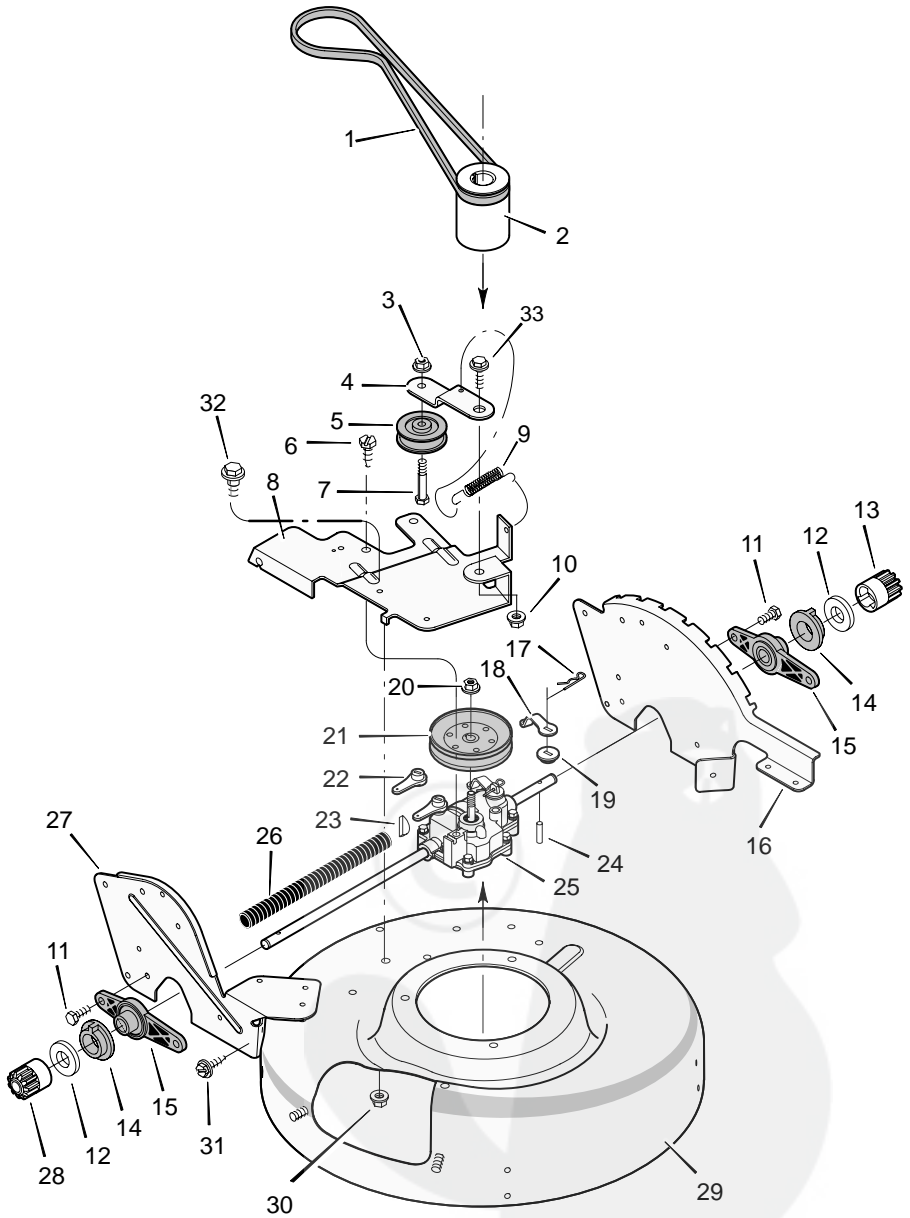

# MODEL 22855x11F

KEY NO.	DESCRIPTION	PART NO.	KEY NO.	DESCRIPTION	PART NO.
1	Stop Lever	71567	13	Fastener, Cable	71372
2	Grip, Foam	71637	15	Screw	26x256
3	Pin	29x102	16	Cable, Drive	71593
4	Push On Cap	28x42	17	Throttle and Stop Cable	71594
5	Lever, Drive	71566	18	Handle	71713E701
6	Pin	29x101	19	Control, Speed	71595
7	Spacer	71635	20	Screw	26x259
8	Locknut	15x116	21	Bolt, Carriage	2x81
9	Bolt	1x152	22	Knob	71495
10	Bolt	1x151	23	Bracket, Handle	71317E701
11	Washer	17x38Z	24	Screw	26x268
12	Guide, Rope	43956	25	Clamp	42294

# MODEL 22855x11F

KEY NO.	DESCRIPTION	PART NO.	KEY NO.	DESCRIPTION	PART NO.
1	Belt	37x77	18	Arm, Clutch	400312
2	Adaptor, Blade	71285	19	Support, Clutch	400313
3	Locknut, Flange	15x88	20	Locknut	190x15
4	Arm, Idler	71309Z	21	Pulley, Transmission	71288
5	Pulley, Idler	71054	22	Arm, Shift	400311
6	Screw	26x216	23	Key, Woodruff	400314
7	Bolt	1x141	24	Pin, Drive	43629
8	Bracket, Transmission	71376Z	25	Transmission	71374
9	Spring, Extension	165x108	26	Shield, Axle	43649
10	Locknut, Flange	15x84	27	Support, Wheel	71370E701
11	Screw	26x275	28	Gear, Right Pinion	71286
12	Washer	17x186	29	Housing (Green)	71801E541
13	Gear, Left Pinion	71287	30	Locknut, Flange	15x68
14	Bearing, Lifter	43788	31	Screw	26x259
15	Support, Axle	71411	32	Bolt, Shoulder	9x49
16	Index, Height Adjuster	71368E701	33	Bolt, Shoulder	9x48
17	Pin, Hair	31x10			