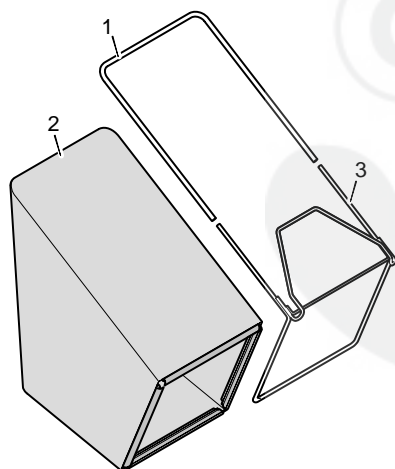

MODEL 22855x11F

KEY NO.	DESCRIPTION	PART NO.	KEY NO.	DESCRIPTION	PART NO.
1	Belt	37x77	18	Arm, Clutch	400312
2	Adaptor, Blade	71285	19	Support, Clutch	400313
3	Locknut, Flange	15x88	20	Locknut	190x15
4	Arm, Idler	71309Z	21	Pulley, Transmission	71288
5	Pulley, Idler	71054	22	Arm, Shift	400311
6	Screw	26x216	23	Key, Woodruff	400314
7	Bolt	1x141	24	Pin, Drive	43629
8	Bracket, Transmission	71376Z	25	Transmission	71374
9	Spring, Extension	165x108	26	Shield, Axle	43649
10	Locknut, Flange	15x84	27	Support, Wheel	71370E701
11	Screw	26x275	28	Gear, Right Pinion	71286
12	Washer	17x186	29	Housing (Green)	71801E541
13	Gear, Left Pinion	71287	30	Locknut, Flange	15x68
14	Bearing, Lifter	43788	31	Screw	26x259
15	Support, Axle	71411	32	Bolt, Shoulder	9x49
16	Index, Height Adjuster	71368E701	33	Bolt, Shoulder	9x48
17	Pin, Hair	31x10			

KEY NO.	DESCRIPTION	PART NO.
1	Tube, Grass Bag	71307
2	Bag	71714
3	Frame	71303