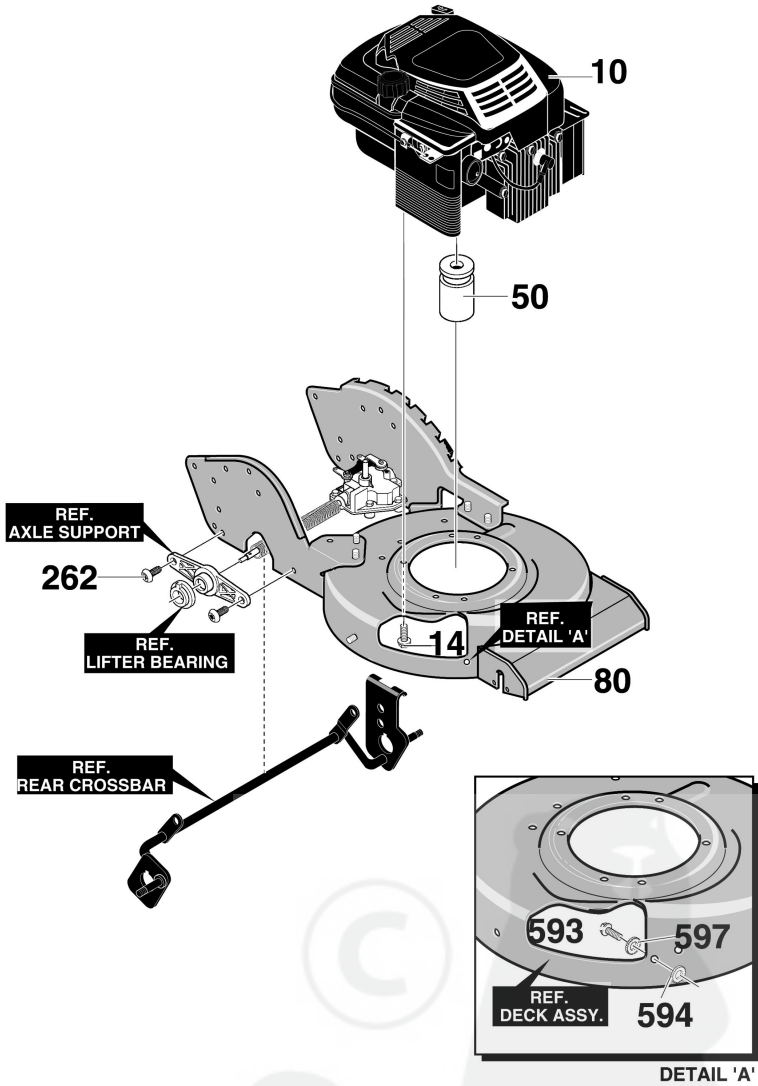

CODE 533R

FACTORY NO. 22855x11H

KEY NO.	DESCRIPTION	PART NO.	KEY NO.	DESCRIPTION	PART NO.
480	Cable, Throttle	MU671594	514	Nut, 1/4-20	MU710203
481	Screw, 1/4-20x2.50	MU710166	516	Screw, 10-32X.62	MU710275
482	Flatwasher	MU120385	519	Cable Tie	MU712267
483	Nut, 1/4-20	MU710203	730	Handle	MU671713-846
494	Clamp, Throttle	MU12425	732	Bolt, Carriage	MU710176
495	Screw, 10-32X.62	MU710275	737	Knob, Wing	MU671495
499	Cable Tie	MU712267	740	Stop Lever	MU671567
500	Cable Drive Assy.	MU671593	741	Lever, Drive Control	MU671566
501	Screw, #10-16X.50	MU710272	742	Washer, Nylon	MU339065
505	Screw, #10-16X.50	MU710273	743	Clevis Pin	MU710289
510	Cable, Shifter Speed	MU671595	744	Cap, Push On	MU710285
511	Screw, 1/4-20X3.00	MU710165	745	Rope Guide	MU643956
512	Spacer, T-Control	MU671635	746	Nut, 1/4-20	MU710203
513	Flatwasher	MU120385			

CODE 533R

FACTORY NO. 22855x11H

336482

KEY NO.	DESCRIPTION	PART NO.	KEY NO.	DESCRIPTION	PART NO.
10	Engine	‡	262	Screw, 5/16-8X.63	MU710277
14	Screw, 3/8-16x1.00	MU47792	593	Bolt	MU57072
50	Adapter, Blade Pulley	MU671285	594	Nut, Retainer	MU710288
80	Frame Assy.	MU671377-848	597	Flatwasher	MU2968