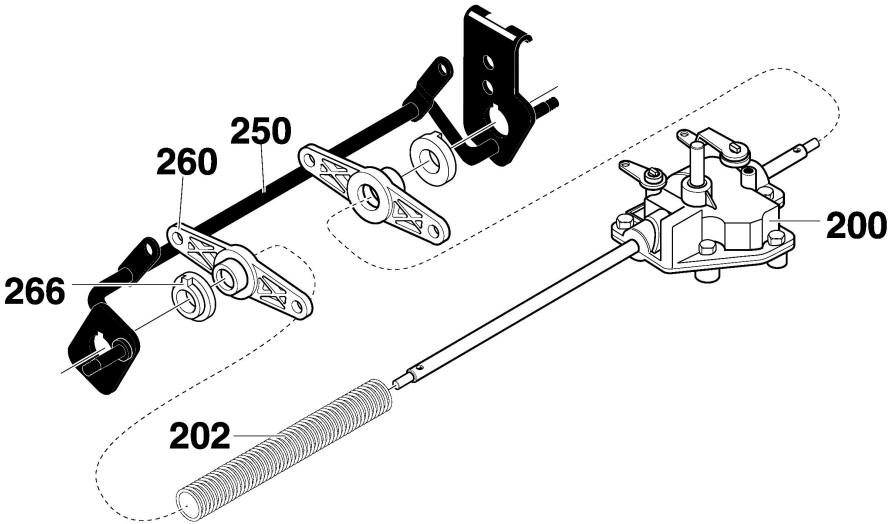

CODE 533R

FACTORY NO. 22855x11H

336481

KEY NO.	DESCRIPTION	PART NO.
200	Transmission 3 Speed	MU671374
202	Shield, Axle	MU643649
250	Crossbar Assy. Rear	MU671315-848
260	Support, Axle W/Bearing	MU671411
266	Bearing, Lifter	MU643788
--	Instruction Book	F-000437M

336483

KEY NO.	DESCRIPTION	PART NO.
170	Bracket, Transmission	MU338842
180	Idler Arm	MU336480
182	Bolt, HSH 3/8-16	MU710200
184	Nut, 3/8-16	MU710140
190	Pulley, Idler	MU671054
192	Screw, 5/16-18x1.13	MU180080
194	Nut, 5/16-18 Wdflik	MU710205

CODE 533R

FACTORY NO. 22855x11H

KEY NO.	DESCRIPTION	PART NO.	KEY NO.	DESCRIPTION	PART NO.
480	Cable, Throttle	MU671594	514	Nut, 1/4-20	MU710203
481	Screw, 1/4-20x2.50	MU710166	516	Screw, 10-32X.62	MU710275
482	Flatwasher	MU120385	519	Cable Tie	MU712267
483	Nut, 1/4-20	MU710203	730	Handle	MU671713-846
494	Clamp, Throttle	MU12425	732	Bolt, Carriage	MU710176
495	Screw, 10-32X.62	MU710275	737	Knob, Wing	MU671495
499	Cable Tie	MU712267	740	Stop Lever	MU671567
500	Cable Drive Assy.	MU671593	741	Lever, Drive Control	MU671566
501	Screw, #10-16X.50	MU710272	742	Washer, Nylon	MU339065
505	Screw, #10-16X.50	MU710273	743	Clevis Pin	MU710289
510	Cable, Shifter Speed	MU671595	744	Cap, Push On	MU710285
511	Screw, 1/4-20X3.00	MU710165	745	Rope Guide	MU643956
512	Spacer, T-Control	MU671635	746	Nut, 1/4-20	MU710203
513	Flatwasher	MU120385			