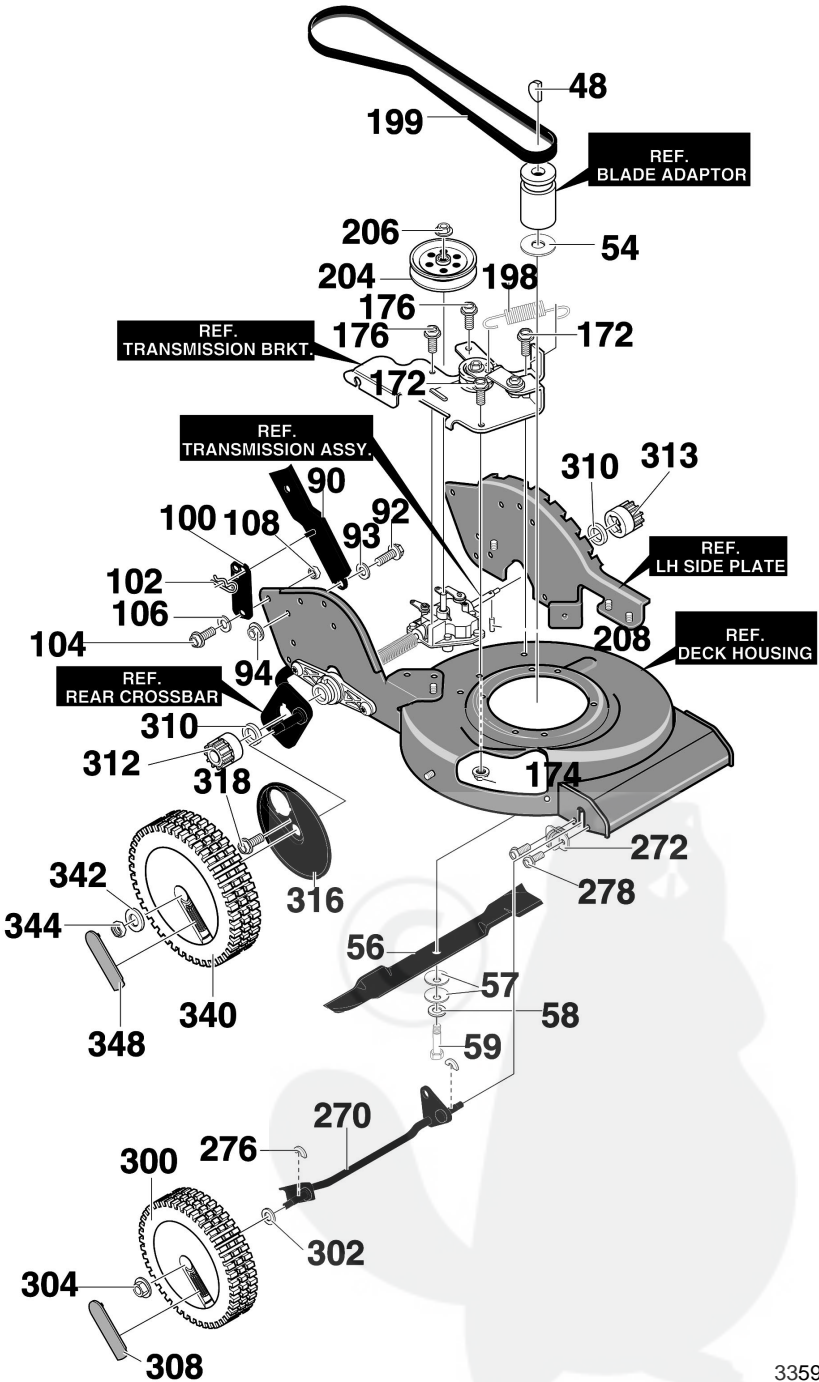

CODE 533R

FACTORY NO. 22855x11H

335911

CODE 533R

FACTORY NO. 22855x11H

KEY NO.	DESCRIPTION	PART NO.	KEY NO.	DESCRIPTION	PART NO.
48	Woodruff Key	MU2125	204	Pulley, Engine	MU671288
54	Spacer, Blade Adapter	MU671470	206	Nut	MU335696
56	Blade, 22" Mulch 3N1	MU671849	208	Drive Pin	MU643629
57	Washer, Bellville	MU710210	270	Crossbar, Assy. Front	MU671325-848
58	Flatwasher	MU710207	272	Bushing	MU671291
59	Screw, 3/8-24x2.00	MU710201	276	Clip, Front Axle	MU671292
90	Bracket, Assy. Handle	MU671317-846	278	Screw, 1/4-20x.63	MU710274
92	Bolt, HSH 3/8-16	MU710184	300	Tire & Rim	MU643724
93	Washer, Spring	MU710258	302	Washer Spring	MU710258
94	Nut, 3/8-16	MU710140	304	Nut, 3/8-16	MU710140
100	Strap, Handle Adjuster	MU671318-846	308	Hubcap, 8"	MU643847
102	Hair Pin	MU710291	310	Flatwasher	MU710254
104	Bolt, HSH 3/8-16	MU710184	312	Gear Pinion, RH	MU671286
106	Washer, Spring	MU710258	313	Gear Pinion, LH	MU671287
108	Nut, 3/8-16	MU710140	316	Dustcover, 8" wheel	MU643616
172	Bolt, HSH 3/8-16	MU710184	318	Screw, 1/4-20x.50	MU710264
174	Nut, 3/8-16	MU45171	340	Wheel, Drive	MU643617
176	Screw, 5/16-18x.75	MU710268	342	Flatwasher	MU710252
198	Spring, Tension	MU710328	344	Nut, 3/8-16	MU710140
199	Belt, V3L 35.73LH	MU335694	348	Hubcap, 8" Wheel	MU643615