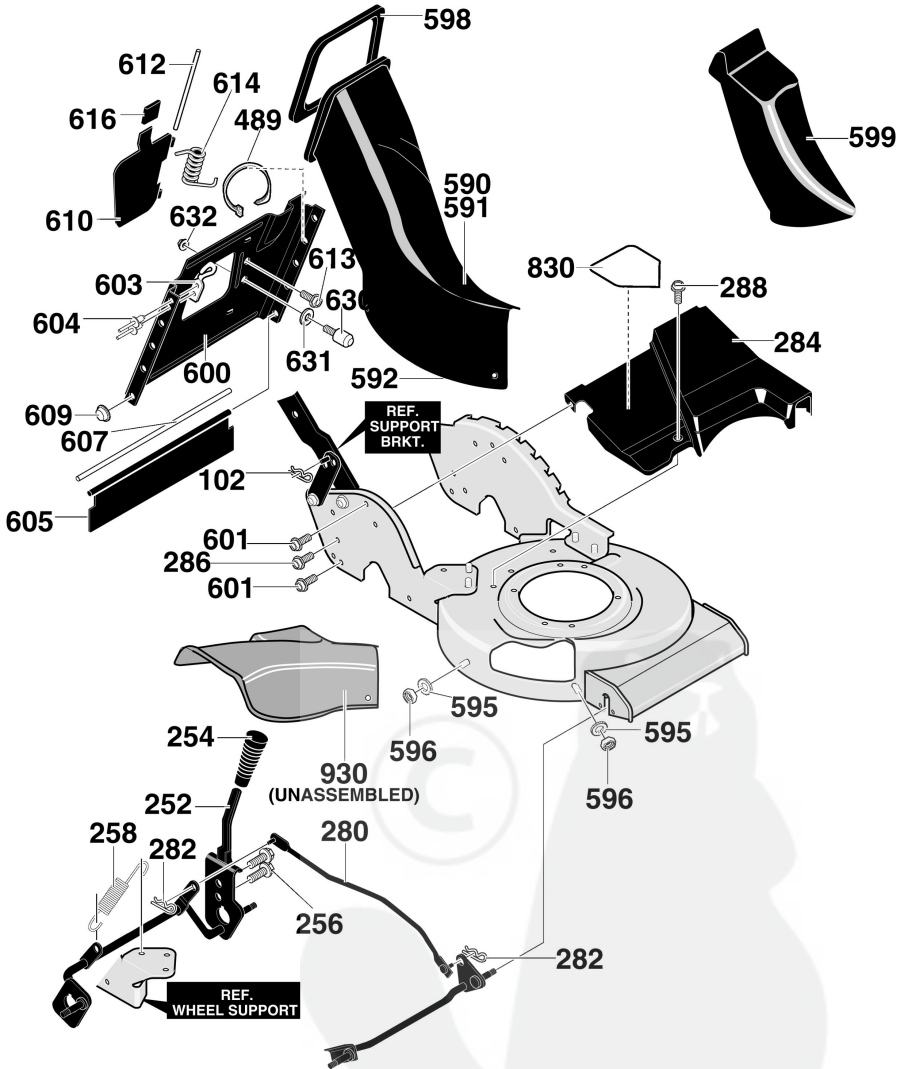

CODE 533R

FACTORY NO. 22855x11H

336161

CODE 533R

FACTORY NO. 22855x11H

KEY NO.	DESCRIPTION	PART NO.	KEY NO.	DESCRIPTION	PART NO.
102	Hair Pin	MU710291	600	Plate, Bag	MU671298-846
252	Spring, Lever Hgt/Adj Rear	MU672287	601	Screw, 5/16-18X.62	MU710276
254	Knob, Height Adjust	MU671297	603	Lower Rope Guide	MU671443
256	Screw, 1/4-20x.63	MU710274	604	Pop Rivet	MU710259
258	Spring, Extension	MU710337	605	Guard, Rear Toe	MU671289
280	Lifter, Assy Link	MU671328-848	607	Rod, Rear Guard	MU671319
282	Hair Pin	MU710292	609	Cap, Push On	MU710285
284	Cover, Rear	MU671547	610	Rear Door	MU671299-846
286	Screw, 1/4-20x.63	MU710180	612	Pin, Hinge Door	MU671300
288	Screw, 10-16x.75	MU710269	613	Screw, #8-32x.38	MU710267
489	Cable Tie	MU712267	614	Torsion Spring	MU335572
590	Chute, RR Discharge	MU671296	616	Door Grip	MU671306
591	Chute Floor, Rear	MU672230	630	Pin, Hinged Hood Latch	MU53446
592	Rivet Pop	MU710260	631	Flatwasher	MU120393
595	Flatwasher	MU710142	632	Nut, 5/16-18	MU120376
596	Nut, 5/16-18	MU710205	830	Decal, Cut Finger	MU44X5430
598	Gasket, Compression	MU71906	930	Chute, Side Discharge	MU671295
599	Plug, Mulcher	MU671373