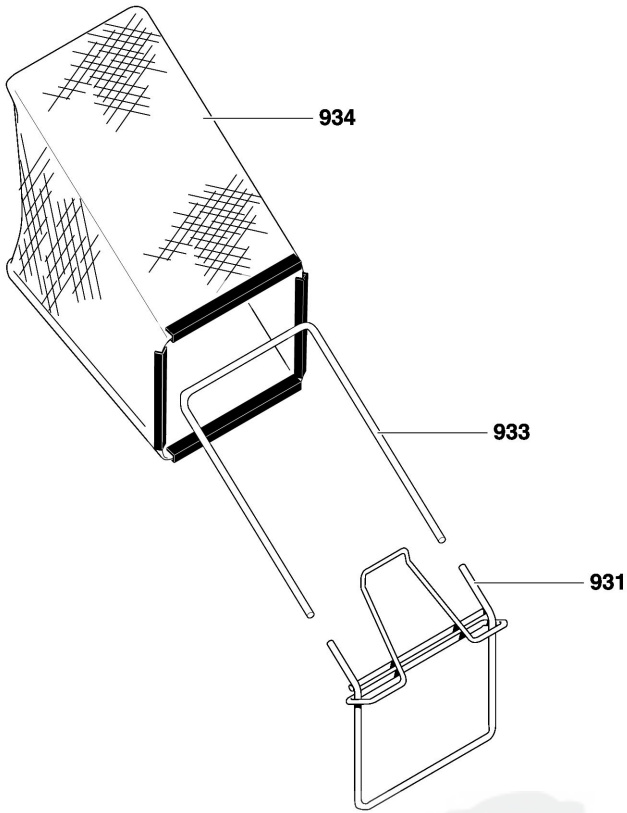

CODE 533R

FACTORY NO. 22855x11H

KEY NO.	DESCRIPTION	PART NO.	KEY NO.	DESCRIPTION	PART NO.
480	Cable, Throttle	MU671594	514	Nut, 1/4-20	MU710203
481	Screw, 1/4-20x2.50	MU710166	516	Screw, 10-32X.62	MU710275
482	Flatwasher	MU120385	519	Cable Tie	MU712267
483	Nut, 1/4-20	MU710203	730	Handle	MU671713-846
494	Clamp, Throttle	MU12425	732	Bolt, Carriage	MU710176
495	Screw, 10-32X.62	MU710275	737	Knob, Wing	MU671495
499	Cable Tie	MU712267	740	Stop Lever	MU671567
500	Cable Drive Assy.	MU671593	741	Lever, Drive Control	MU671566
501	Screw, #10-16X.50	MU710272	742	Washer, Nylon	MU339065
505	Screw, #10-16X.50	MU710273	743	Clevis Pin	MU710289
510	Cable, Shifter Speed	MU671595	744	Cap, Push On	MU710285
511	Screw, 1/4-20X3.00	MU710165	745	Rope Guide	MU643956
512	Spacer, T-Control	MU671635	746	Nut, 1/4-20	MU710203
513	Flatwasher	MU120385			

CODE 533R

FACTORY NO. 22855x11H

336482

KEY NO.	DESCRIPTION	PART NO.	KEY NO.	DESCRIPTION	PART NO.
10	Engine	‡	262	Screw, 5/16-8X.63	MU710277
14	Screw, 3/8-16x1.00	MU47792	593	Bolt	MU57072
50	Adapter, Blade Pulley	MU671285	594	Nut, Retainer	MU710288
80	Frame Assy.	MU671377-848	597	Flatwasher	MU2968

‡ Parts are available from a Authorized Engine Service Centre.

CODE 533R

FACTORY NO. 22855x11H

336486

KEY NO.	DESCRIPTION	PART NO.
500	Drive Cabk Assy.	MU671593
505	Screw, #10-16x.50	MU710273
510	Cable, Shifter Speed Cont	MU671595
516	Screw, #10-32X.62	MU710275

CODE 533R

FACTORY NO. 22855x11H

KEY NO.	DESCRIPTION	PART NO.
931	Frame Assy., Grass Bag	671303
933	Tube, Grass Bag	671307
934	Bag, Cloth	671909