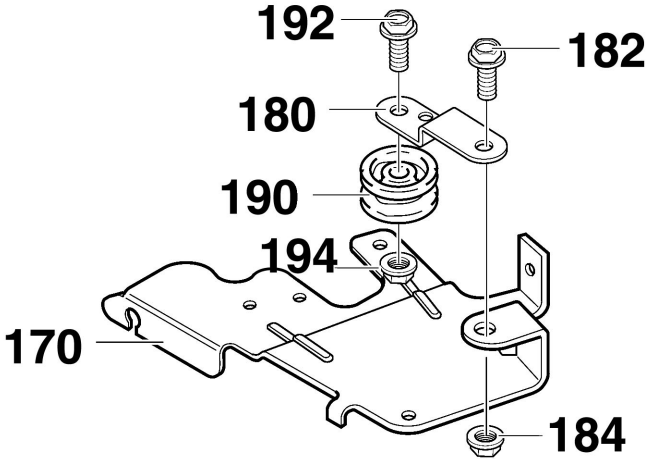

CODE 533R

FACTORY NO. 22855x11H

336481

KEY NO.	DESCRIPTION	PART NO.
200	Transmission 3 Speed	MU671374
202	Shield, Axle	MU643649
250	Crossbar Assy. Rear	MU671315-848
260	Support, Axle W/Bearing	MU671411
266	Bearing, Lifter	MU643788
--	Instruction Book	F-000437M

336483

KEY NO.	DESCRIPTION	PART NO.
170	Bracket, Transmission	MU338842
180	Idler Arm	MU336480
182	Bolt, HSH 3/8-16	MU710200
184	Nut, 3/8-16	MU710140
190	Pulley, Idler	MU671054
192	Screw, 5/16-18x1.13	MU180080
194	Nut, 5/16-18 Wdflik	MU710205

CODE 533R

FACTORY NO. 22855x11H

KEY NO.	DESCRIPTION	PART NO.	KEY NO.	DESCRIPTION	PART NO.
480	Cable, Throttle	MU671594	514	Nut, 1/4-20	MU710203
481	Screw, 1/4-20x2.50	MU710166	516	Screw, 10-32X.62	MU710275
482	Flatwasher	MU120385	519	Cable Tie	MU712267
483	Nut, 1/4-20	MU710203	730	Handle	MU671713-846
494	Clamp, Throttle	MU12425	732	Bolt, Carriage	MU710176
495	Screw, 10-32X.62	MU710275	737	Knob, Wing	MU671495
499	Cable Tie	MU712267	740	Stop Lever	MU671567
500	Cable Drive Assy.	MU671593	741	Lever, Drive Control	MU671566
501	Screw, #10-16X.50	MU710272	742	Washer, Nylon	MU339065
505	Screw, #10-16X.50	MU710273	743	Clevis Pin	MU710289
510	Cable, Shifter Speed	MU671595	744	Cap, Push On	MU710285
511	Screw, 1/4-20X3.00	MU710165	745	Rope Guide	MU643956
512	Spacer, T-Control	MU671635	746	Nut, 1/4-20	MU710203
513	Flatwasher	MU120385			

CODE 533R

FACTORY NO. 22855x11H

336482

KEY NO.	DESCRIPTION	PART NO.	KEY NO.	DESCRIPTION	PART NO.
10	Engine	‡	262	Screw, 5/16-8X.63	MU710277
14	Screw, 3/8-16x1.00	MU47792	593	Bolt	MU57072
50	Adapter, Blade Pulley	MU671285	594	Nut, Retainer	MU710288
80	Frame Assy.	MU671377-848	597	Flatwasher	MU2968