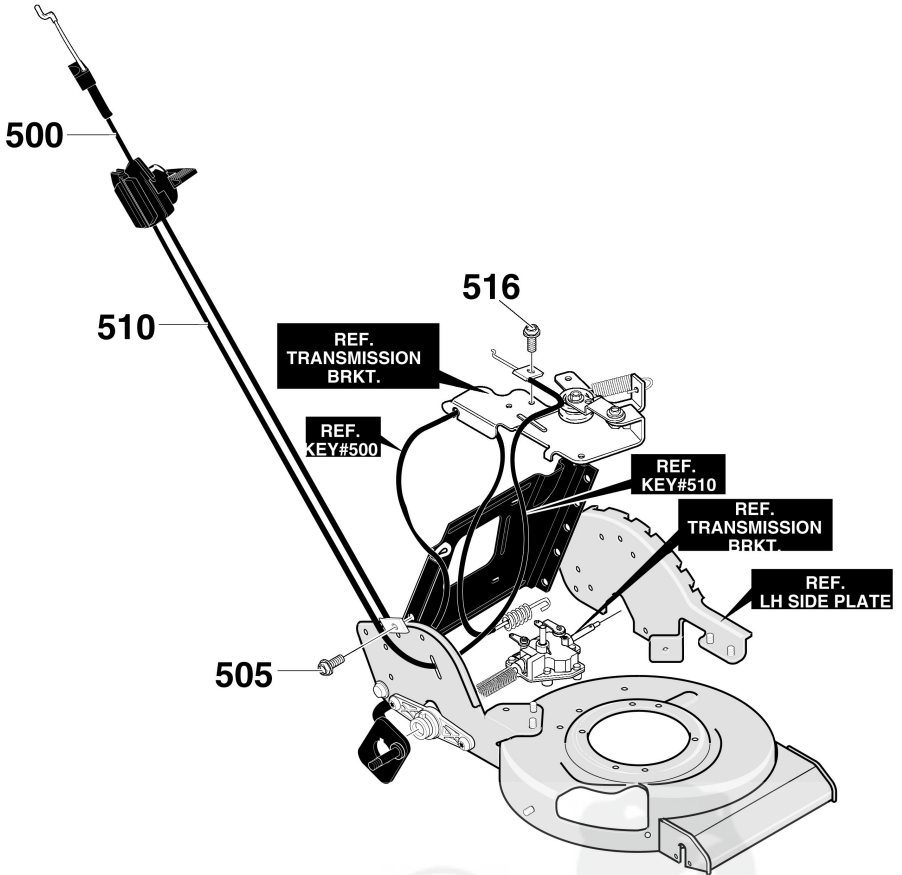

CODE 533R

FACTORY NO. 22855x11H

336486

KEY NO.	DESCRIPTION	PART NO.
500	Drive Cabk Assy.	MU671593
505	Screw, #10-16x.50	MU710273
510	Cable, Shifter Speed Cont	MU671595
516	Screw, #10-32X.62	MU710275