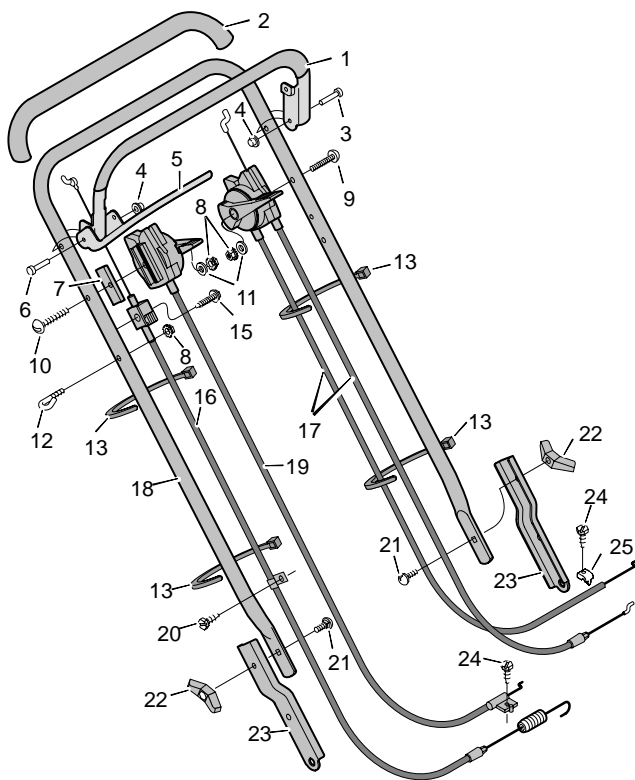

MODEL 22855x29A

KEY NO.	DESCRIPTION	PART NO.	KEY NO.	DESCRIPTION	PART NO.
1	Stop Lever	71567	13	Fastener, Cable	71372
2	Grip, Foam	71637	15	Screw	26x256
3	Pin	29x102	16	Cable, Drive	71593
4	Push On Cap	28x42	17	Throttle and Stop Cable	71594
5	Lever, Drive	71566	18	Handle	71713E701
6	Pin	29x101	19	Control, Speed	71595
7	Spacer	71635	20	Screw	26x259
8	Locknut	15x116	21	Bolt, Carriage	2x81
9	Bolt	1x152	22	Knob	71495
10	Bolt	1x151	23	Bracket, Handle	71317E701
11	Washer	17x38Z	24	Screw	26x268
12	Guide, Rope	43956	25	Clamp	42294