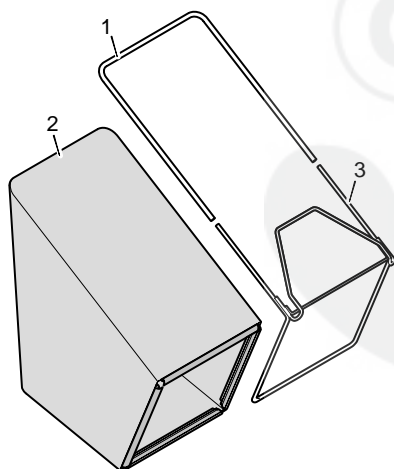

MODEL 22855x29A

KEY NO.	DESCRIPTION	PART NO.	KEY NO.	DESCRIPTION	PART NO.
1	Belt	37x77	18	Arm, Clutch	400312
2	Adaptor, Blade	71285	19	Support, Clutch	400313
3	Locknut, Flange	15x88	20	Locknut	190x15
4	Arm, Idler	71309Z	21	Pulley, Transmission	71288
5	Pulley, Idler	71054	22	Arm, Shift	400311
6	Screw	26x216	23	Key, Woodruff	400314
7	Bolt	1x141	24	Pin, Drive	43629
8	Bracket, Transmission	71376Z	25	Transmission	71374
9	Spring, Extension	165x108	26	Shield, Axle	43649
10	Locknut, Flange	15x84	27	Support, Wheel	71370E701
11	Screw	26x275	28	Gear, Right Pinion	71286
12	Washer	17x186	29	Housing (Red)	71801E245
13	Gear, Left Pinion	71287	30	Locknut, Flange	15x68
14	Bearing, Lifter	43788	31	Screw	26x259
15	Support, Axle	71411	32	Bolt, Shoulder	9x49
16	Index, Height Adjuster	71368E701	33	Bolt, Shoulder	9x48
17	Pin, Hair	31x10			

KEY NO.	DESCRIPTION	PART NO.
1	Tube, Grass Bag	71307
2	Bag	71302
2	Bag 1996 Number	71702
3	Frame	71303