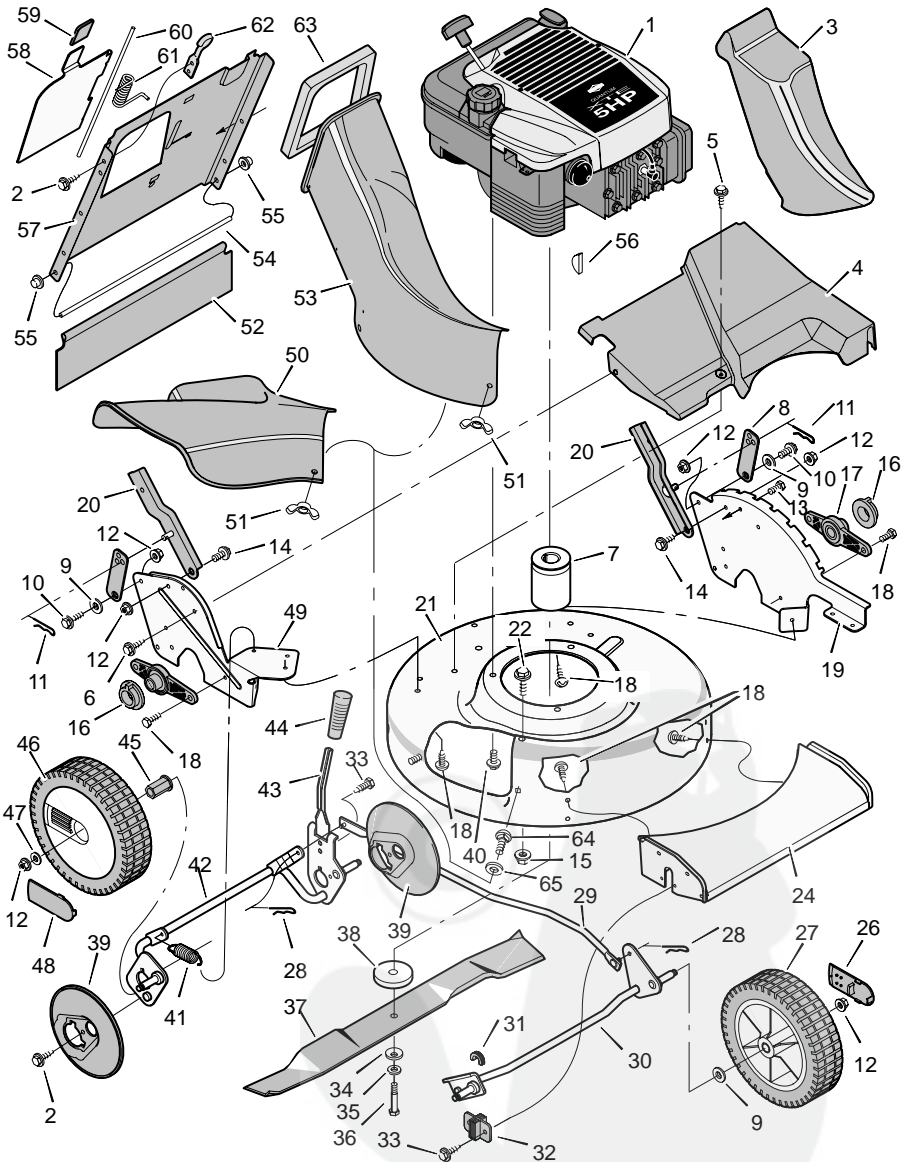

MODEL 22855x29A

MODEL 22855x29A

KEY NO.	DESCRIPTION	PART NO.	KEY NO.	DESCRIPTION	PART NO.
1	Engine	‡	36	Bolt, Hex	1x148
2	Screw	25x2	37	Blade	71113E701
3	Plug, Mulcher	71373	38	Spacer, Adapter	71470
4	Cover, Rear	71547	39	Cover, Dust	43616
5	Screw	26x220	40	Bolt, Engine	25x6
6	Screw	6x74	41	Spring, Extension	165x97
7	Adapter, Blade	71285	42	Crossbar Assembly, Rear	71315E701
8	Strap, Adjuster	71318E701	43	Lever, Height Adjuster	71293E701
9	Washer, Spring	20x3	44	Grip, Height Adjuster	71297
10	Bolt, Shoulder	9x49	45	Bushing	43886
11	Pin, Hair	31x10	46	Wheel, Rear (Gray)	71133
12	Locknut, Flange	15x84	47	Washer	17x169
13	Nut, Hex	15x68	48	Hub Cap (Red)	71135
14	Bolt, Shoulder	9x48	49	Support, Wheel	71370E701
16	Bearing, Lifter	43788	50	Deflector, Chute	71295
17	Support, Axle	71411	51	Nut, Wing	14x86
18	Screw	26x275	52	Guard, Rear	71289
19	Index, Height Adjuster	71368E701	53	Deflector, Rear	71381
20	Bracket, Handle	71317E701	54	Rod	71319Z
21	Housing (Red)	71801E245	55	Cap, Push On	28x42
22	Bolt, Shoulder	9x17	56	Key, Woodruff #6	20062
24	Panel, Front	71329E701	57	Plate, Bagger	71298E701
26	Cap - Ball Bearing (Red)	71136	58	Door, Rear	71299E701
27	Wheel, Front (Gray)	71134	59	Grip, Door	71306
28	Pin, Hair	31x9	60	Rod, Door	71300Z
29	Link, Lifter	71328	61	Spring, Torsion	166x36
30	Crossbar Assembly, Front	71325E701	62	Guide, Rope	71443
31	Bushing	71291	63	Seal	71471
32	Clip, Front Axle	71292	64	Bolt, Carriage	2x53
33	Screw	26x263	65	Retainer	28x64
34	Washer, Belleville	17x137	--	Instruction Book	F-96444
35	Washer	17x124			

‡ Parts are available from a Authorized Engine Service Center. See "Engines, Gasoline" or "Gasoline Engines" in the yellow pages of the telephone directory.