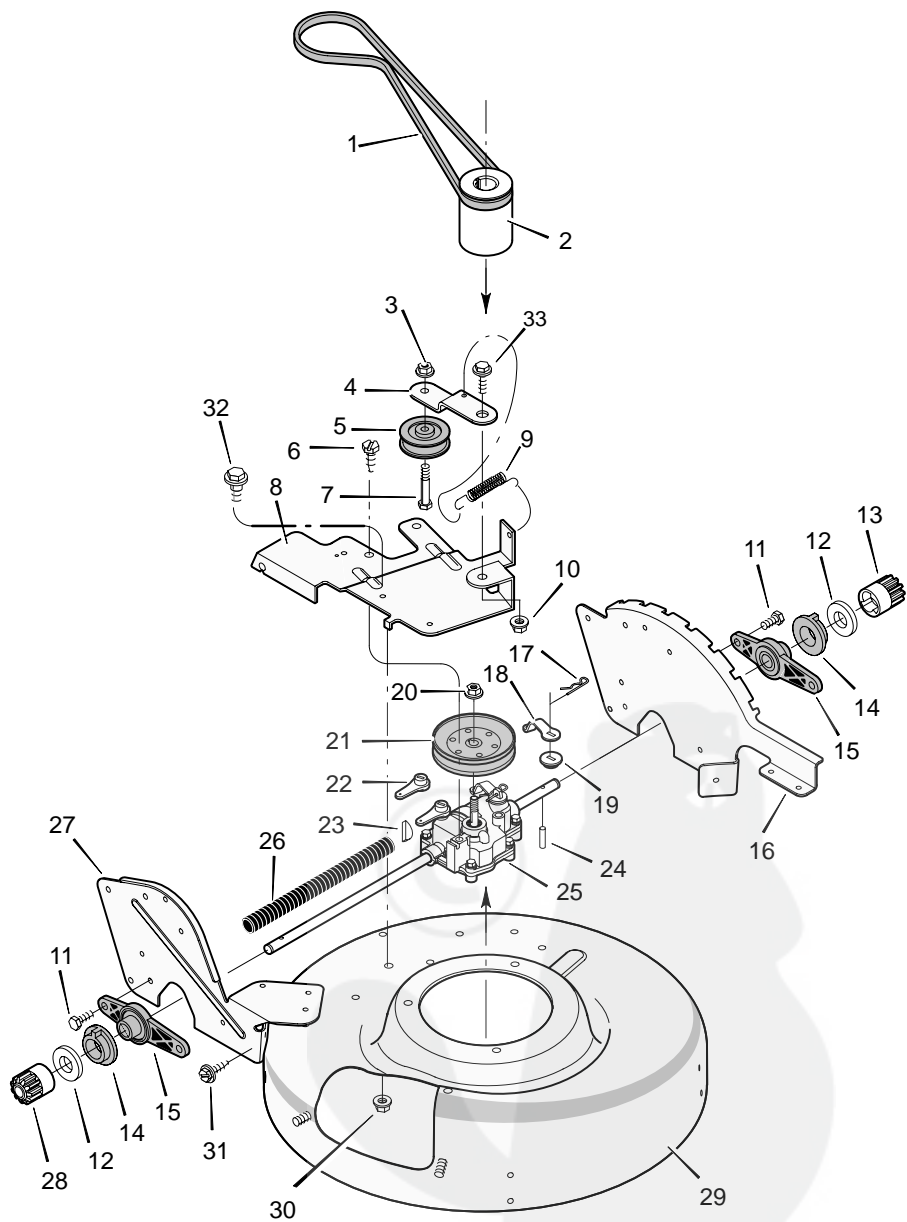

MODEL 22855x29A

KEY NO.	DESCRIPTION	PART NO.	KEY NO.	DESCRIPTION	PART NO.
1	Stop Lever	71567	13	Fastener, Cable	71372
2	Grip, Foam	71637	15	Screw	26x256
3	Pin	29x102	16	Cable, Drive	71593
4	Push On Cap	28x42	17	Throttle and Stop Cable	71594
5	Lever, Drive	71566	18	Handle	71713E701
6	Pin	29x101	19	Control, Speed	71595
7	Spacer	71635	20	Screw	26x259
8	Locknut	15x116	21	Bolt, Carriage	2x81
9	Bolt	1x152	22	Knob	71495
10	Bolt	1x151	23	Bracket, Handle	71317E701
11	Washer	17x38Z	24	Screw	26x268
12	Guide, Rope	43956	25	Clamp	42294

‡ Parts are available from a Authorized Engine Service Center. See "Engines, Gasoline" or "Gasoline Engines" in the yellow pages of the telephone directory.

MODEL 22855x29A

MODEL 22855x29A

KEY NO.	DESCRIPTION	PART NO.	KEY NO.	DESCRIPTION	PART NO.
1	Belt	37x77	18	Arm, Clutch	400312
2	Adaptor, Blade	71285	19	Support, Clutch	400313
3	Locknut, Flange	15x88	20	Locknut	190x15
4	Arm, Idler	71309Z	21	Pulley, Transmission	71288
5	Pulley, Idler	71054	22	Arm, Shift	400311
6	Screw	26x216	23	Key, Woodruff	400314
7	Bolt	1x141	24	Pin, Drive	43629
8	Bracket, Transmission	71376Z	25	Transmission	71374
9	Spring, Extension	165x108	26	Shield, Axle	43649
10	Locknut, Flange	15x84	27	Support, Wheel	71370E701
11	Screw	26x275	28	Gear, Right Pinion	71286
12	Washer	17x186	29	Housing (Red)	71801E245
13	Gear, Left Pinion	71287	30	Locknut, Flange	15x68
14	Bearing, Lifter	43788	31	Screw	26x259
15	Support, Axle	71411	32	Bolt, Shoulder	9x49
16	Index, Height Adjuster	71368E701	33	Bolt, Shoulder	9x48
17	Pin, Hair	31x10			