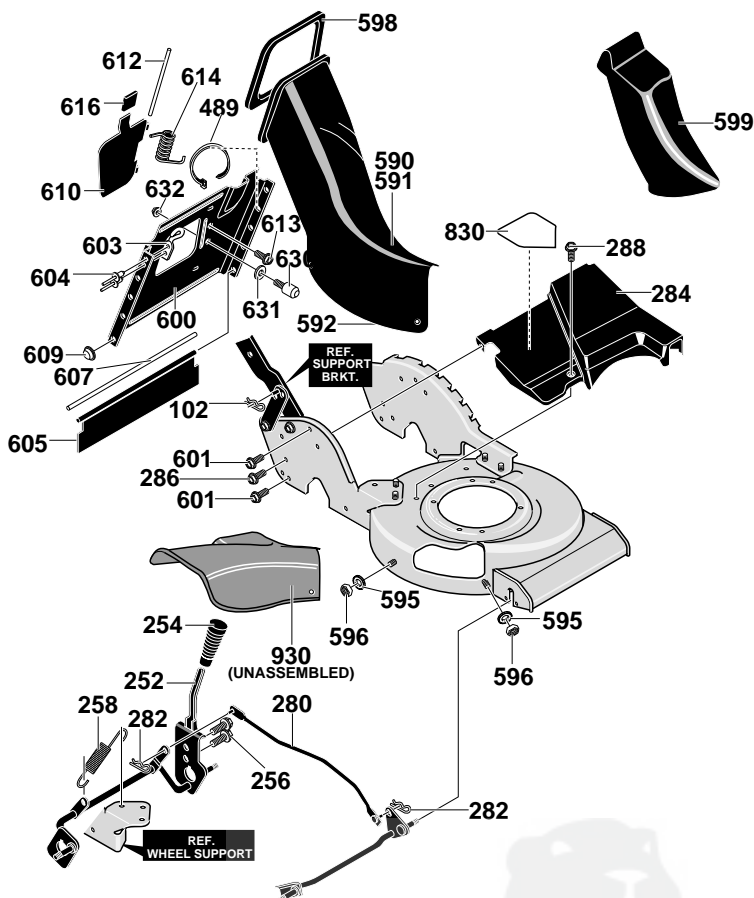

336161D

KEY NO.	PARTNO.	DESCRIPTION	KEY NO.	PARTNO.	DESCRIPTION
102	710291	Hair Pin	599	671373	Plug, Mulcher 22"
252	672278	Spring, Lever Hgt/Adj	600	671298-806	Plate, Bag 21"
254	671297	Knob, Hgt/Adj	601	710276	Screw, 5/16-18x.62 Tap
256	710274	Screw 1/4-20x.63	603	671443	Rope Guide
258	710337	Spring Tension	604	710259	Rivet, Pop
280	671328-860	Lifter, Assy Link	605	671289	Guard, Rear Toe
282	710292	Hair Pin	607	671319	Rod, Rear Guard
284	671836	Rear Cover	609	710285	Cap, Push On
286	710180	Screw, 1/4-20x.63	610	671299-806	Door, Rear 21"
288	710269	Screw, 10-16x.75 Tap	612	671300	Pin, Hinge Door
489	57444	Cable Tie	613	710267	Screw, #8-32x.38 Tap.
590	671837	Chute RR Discharge	614	335572	Spring, Torsion
591	672230	Chute, Floor Rear	616	671306	Grip, Door
592	710260	Rivet, Pop	630	53446	Pin, 5/16-18
595	710142	Flatwasher .406x.81x16	631	120393	Washer, Flat
596	710205	Nut 5/16-18 WDFLLK		.344x.69x.065	
598	71906	Gasket, Compression	632	120376	Nut, 5/16-18
			830	402701	Decal, Caution Cut Hand
				671839	Side Discharge (not shown)