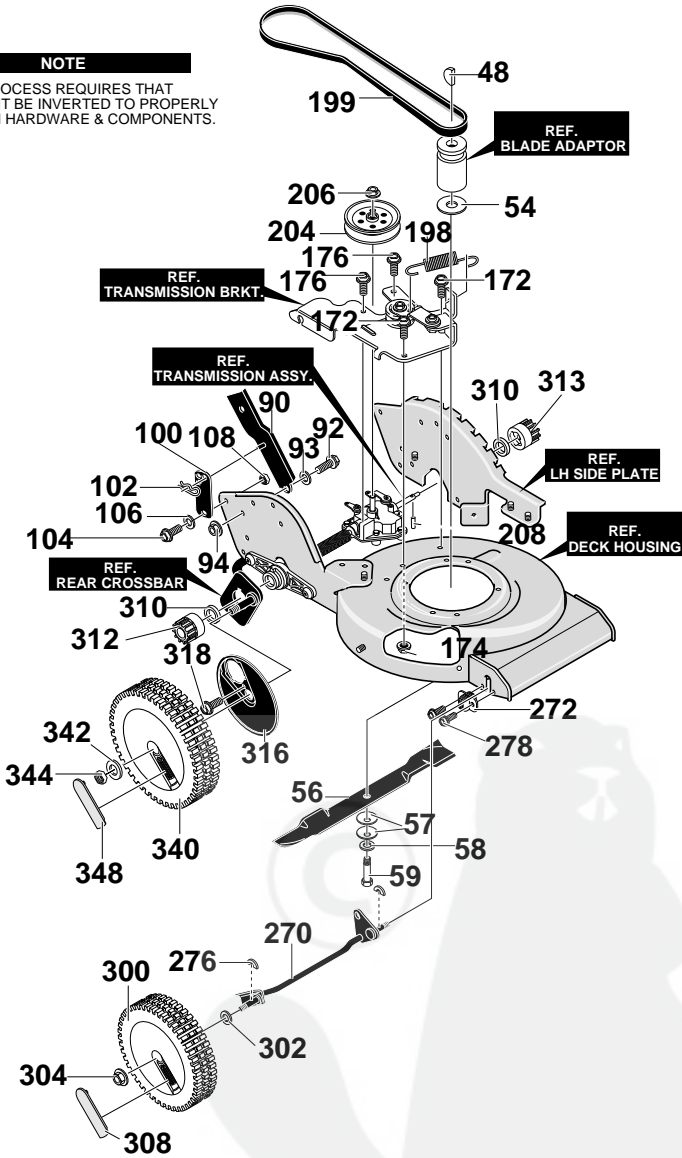

MODEL 22856x50A

NOTE

THIS PROCESS REQUIRES THAT THE UNIT BE INVERTED TO PROPERLY ATTACH HARDWARE & COMPONENTS.

KEY NO.	PART NO.	DESCRIPTION
48	2125	Woodruff Key
54	671470	Spacer, Blade Adapter
56	671849	Blade, Mulching 22"
57	710210	Washer, Bellville
58	710207	Flatwasher .406x.812x.06
59	710201	Screw, 3/8-24X2.00
90	671317-806	Bracket, Assy Handle
92	710184	Bolt, 3/8-16 497X.215
93	710258	Spring Washer .50x1.0x.021
94	710140	Nut 3/8-16 Mack
100	671318-806	Strap, Handle Adjuster
102	710291	Hair Pin
104	710184	Shoulder Bolt 3/8-16
106	710258	Spring Washer .50x1.0x.021
108	710140	Nut, 3/8-16 Mack
172	710184	Shoulder Bolt 3/8-16
174	45171	Nut, 3/8-16 Whiz-lock
176	710268	Screw 5/16-18x.75 WAHHTAP
198	710328	Tension Spring .81x2.68
199	335694	Belt, V3L 35.73 Lg.
204	671288	Engine Pulley V3L
206	335696	Nut, M10x1.5 Hxnyl
208	643629	Pin, Drive
270	671325-860	Crossbar, Assy. Front
272	671292	Clip, Front Axle
276	671291	Bushing, Front Housing
278	710274	Screw, 1/4-20x.63 Tap.
300	671134	Tire and Rim
302	710258	Spring Washer .50x1.0x.021
304	710140	Nut, 3/8-16 Mack
308	672123	Hubcap, 8" w/Ball Bearing
310	710254	Flatwasher .502x.99x.031
312	671286	Gear, Pinion RH
313	671287	Gear, Pinion LH
316	643616	Dust Cover
318	710264	Screw, 1/4-20x.50 WAHHTAP
340	671133	Wheel, Drive
342	710252	Flatwasher .382x1.0x.03
344	710140	Nut, 3/8-16 Mack
348	672122	Hubcap, 8" Wheel