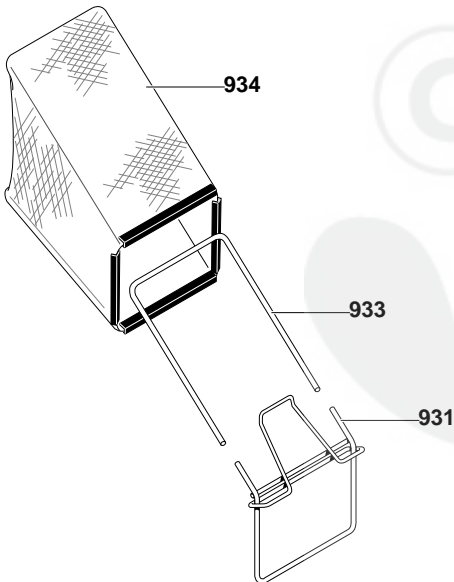

KEY NO.	PARTNO.	DESCRIPTION
931	671303	Frame
933	671307	Tube, Grass Bag
934	672053	Catcher Bag

326165B