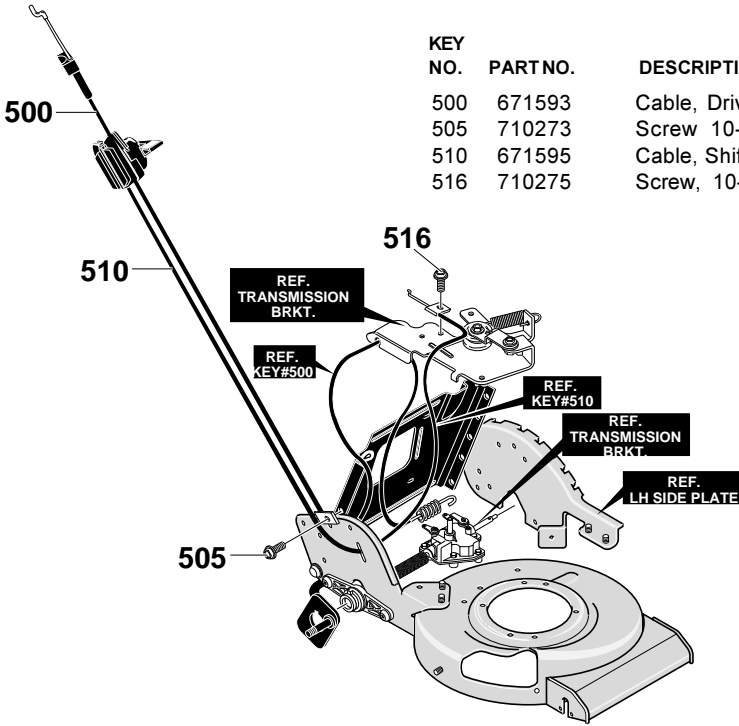

KEY NO.	PARTNO.	DESCRIPTION
500	671593	Cable, Drive Assy
505	710273	Screw 10-16x.50
510	671595	Cable, Shifter Speed Control
516	710275	Screw, 10-32x.62 SLWAHTAP

336486A