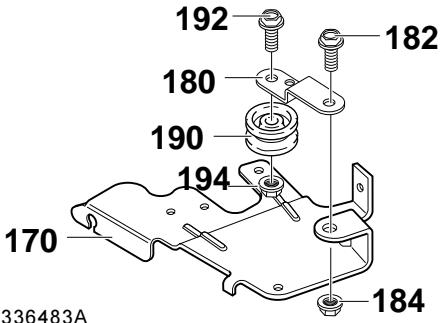

KEY NO.	PART NO.	DESCRIPTION
10		See Engine Manual
14	47792	Screw, 3/8-16x1.00
50	671285	Adapter, Blade Pulley
80	671377-860	Frame Assembly
262	710277	Screw, 5/16-18x.63
593	57072	Carriage Bolt 5/16-18x.63
594	710288	Nut, Retainer 5/16-18x.62
597	2968	Washer, Flat.504x.75x.059
	711804	Owner's Manual (English)
	711947	Owner's Manual (Fr/Ger)

336483A

KEY NO.	PARTNO.	DESCRIPTION
170	338842	Transmission Bracket
180	336480	Idler Arm
182	710200	Shoulder Bolt 3/8-16
184	710140	Nut, 3/8-16 Mack
190	671054	Idler Pulley
192	180080	Screw, 5/16-18x1.13
194	710205	Nut, 5/16-18 WDFLLK

MODEL 22856x50A

NOTE

THIS PROCESS REQUIRES THAT THE UNIT BE INVERTED TO PROPERLY ATTACH HARDWARE & COMPONENTS.

KEY NO.	PART NO.	DESCRIPTION
48	2125	Woodruff Key
54	671470	Spacer, Blade Adapter
56	671849	Blade, Mulching 22"
57	710210	Washer, Bellville
58	710207	Flatwasher .406x.812x.06
59	710201	Screw, 3/8-24X2.00
90	671317-806	Bracket, Assy Handle
92	710184	Bolt, 3/8-16 497X.215
93	710258	Spring Washer .50x1.0x.021
94	710140	Nut 3/8-16 Mack
100	671318-806	Strap, Handle Adjuster
102	710291	Hair Pin
104	710184	Shoulder Bolt 3/8-16
106	710258	Spring Washer .50x1.0x.021
108	710140	Nut, 3/8-16 Mack
172	710184	Shoulder Bolt 3/8-16
174	45171	Nut, 3/8-16 Whiz-lock
176	710268	Screw 5/16-18x.75 WAHHTAP
198	710328	Tension Spring .81x2.68
199	335694	Belt, V3L 35.73 Lg.
204	671288	Engine Pulley V3L
206	335696	Nut, M10x1.5 Hxnyl
208	643629	Pin, Drive
270	671325-860	Crossbar, Assy. Front
272	671292	Clip, Front Axle
276	671291	Bushing, Front Housing
278	710274	Screw, 1/4-20x.63 Tap.
300	671134	Tire and Rim
302	710258	Spring Washer .50x1.0x.021
304	710140	Nut, 3/8-16 Mack
308	672123	Hubcap, 8" w/Ball Bearing
310	710254	Flatwasher .502x.99x.031
312	671286	Gear, Pinion RH
313	671287	Gear, Pinion LH
316	643616	Dust Cover
318	710264	Screw, 1/4-20x.50 WAHHTAP
340	671133	Wheel, Drive
342	710252	Flatwasher .382x1.0x.03
344	710140	Nut, 3/8-16 Mack
348	672122	Hubcap, 8" Wheel