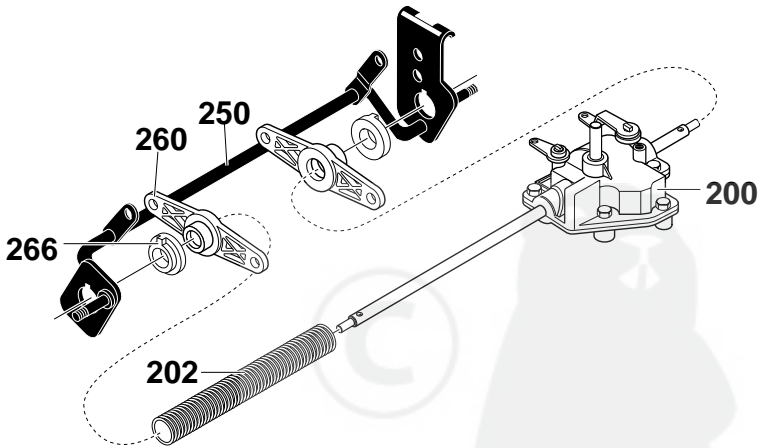

KEY NO.	PART NO.	DESCRIPTION
10		See Engine Manual
14	47792	Screw, 3/8-16x1.00
50	671285	Adapter, Blade Pulley
80	671377-860	Frame Assembly
262	710277	Screw, 5/16-18x.63
593	57072	Carriage Bolt 5/16-18x.63
594	710288	Nut, Retainer 5/16-18x.62
597	2968	Washer, Flat.504x.75x.059
	711804	Owner's Manual (English)
	711947	Owner's Manual (Fr/Ger)

336483A

KEY NO.	PARTNO.	DESCRIPTION
170	338842	Transmission Bracket
180	336480	Idler Arm
182	710200	Shoulder Bolt 3/8-16
184	710140	Nut, 3/8-16 Mack
190	671054	Idler Pulley
192	180080	Screw, 5/16-18x1.13
194	710205	Nut, 5/16-18 WDFLLK

MODEL 22856x50A

NOTE

THIS PROCESS REQUIRES THAT THE UNIT BE INVERTED TO PROPERLY ATTACH HARDWARE & COMPONENTS.

KEY NO.	PART NO.	DESCRIPTION
48	2125	Woodruff Key
54	671470	Spacer, Blade Adapter
56	671849	Blade, Mulching 22"
57	710210	Washer, Bellville
58	710207	Flatwasher .406x.812x.06
59	710201	Screw, 3/8-24X2.00
90	671317-806	Bracket, Assy Handle
92	710184	Bolt, 3/8-16 497X.215
93	710258	Spring Washer .50x1.0x.021
94	710140	Nut 3/8-16 Mack
100	671318-806	Strap, Handle Adjuster
102	710291	Hair Pin
104	710184	Shoulder Bolt 3/8-16
106	710258	Spring Washer .50x1.0x.021
108	710140	Nut, 3/8-16 Mack
172	710184	Shoulder Bolt 3/8-16
174	45171	Nut, 3/8-16 Whiz-lock
176	710268	Screw 5/16-18x.75 WAHHTAP
198	710328	Tension Spring .81x2.68
199	335694	Belt, V3L 35.73 Lg.
204	671288	Engine Pulley V3L
206	335696	Nut, M10x1.5 Hxnyl
208	643629	Pin, Drive
270	671325-860	Crossbar, Assy. Front
272	671292	Clip, Front Axle
276	671291	Bushing, Front Housing
278	710274	Screw, 1/4-20x.63 Tap.
300	671134	Tire and Rim
302	710258	Spring Washer .50x1.0x.021
304	710140	Nut, 3/8-16 Mack
308	672123	Hubcap, 8" w/Ball Bearing
310	710254	Flatwasher .502x.99x.031
312	671286	Gear, Pinion RH
313	671287	Gear, Pinion LH
316	643616	Dust Cover
318	710264	Screw, 1/4-20x.50 WAHHTAP
340	671133	Wheel, Drive
342	710252	Flatwasher .382x1.0x.03
344	710140	Nut, 3/8-16 Mack
348	672122	Hubcap, 8" Wheel