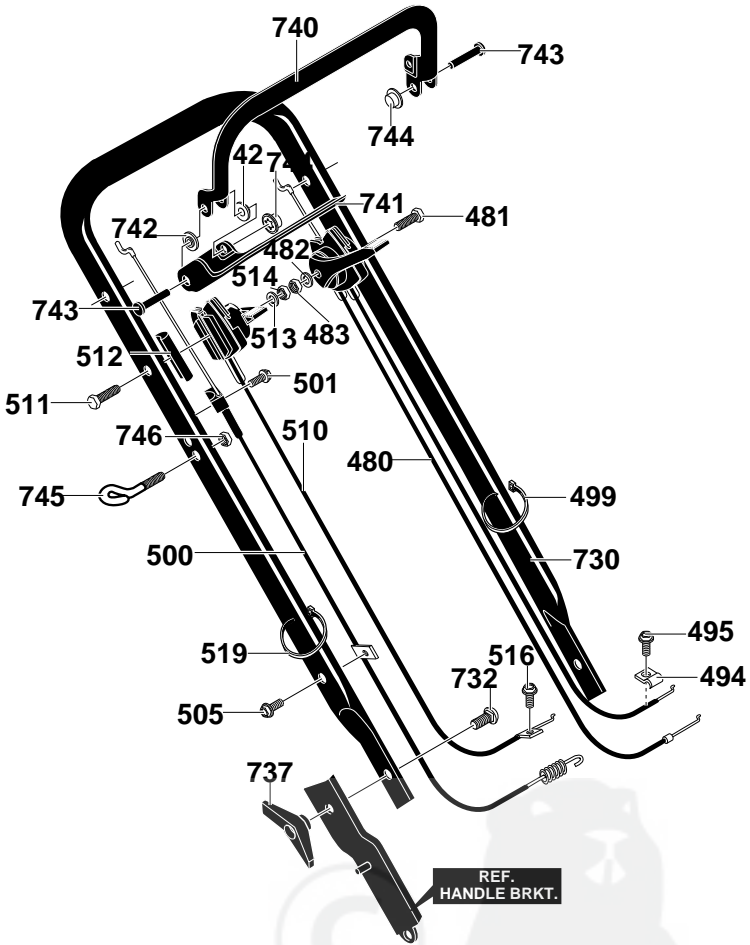

MODEL 22856x50A

NOTE

THIS PROCESS REQUIRES THAT THE UNIT BE INVERTED TO PROPERLY ATTACH HARDWARE & COMPONENTS.

KEY NO.	PART NO.	DESCRIPTION
48	2125	Woodruff Key
54	671470	Spacer, Blade Adapter
56	671849	Blade, Mulching 22"
57	710210	Washer, Bellville
58	710207	Flatwasher .406x.812x.06
59	710201	Screw, 3/8-24X2.00
90	671317-806	Bracket, Assy Handle
92	710184	Bolt, 3/8-16 497X.215
93	710258	Spring Washer .50x1.0x.021
94	710140	Nut 3/8-16 Mack
100	671318-806	Strap, Handle Adjuster
102	710291	Hair Pin
104	710184	Shoulder Bolt 3/8-16
106	710258	Spring Washer .50x1.0x.021
108	710140	Nut, 3/8-16 Mack
172	710184	Shoulder Bolt 3/8-16
174	45171	Nut, 3/8-16 Whiz-lock
176	710268	Screw 5/16-18x.75 WAHHTAP
198	710328	Tension Spring .81x2.68
199	335694	Belt, V3L 35.73 Lg.
204	671288	Engine Pulley V3L
206	335696	Nut, M10x1.5 Hxnyl
208	643629	Pin, Drive
270	671325-860	Crossbar, Assy. Front
272	671292	Clip, Front Axle
276	671291	Bushing, Front Housing
278	710274	Screw, 1/4-20x.63 Tap.
300	671134	Tire and Rim
302	710258	Spring Washer .50x1.0x.021
304	710140	Nut, 3/8-16 Mack
308	672123	Hubcap, 8" w/Ball Bearing
310	710254	Flatwasher .502x.99x.031
312	671286	Gear, Pinion RH
313	671287	Gear, Pinion LH
316	643616	Dust Cover
318	710264	Screw, 1/4-20x.50 WAHHTAP
340	671133	Wheel, Drive
342	710252	Flatwasher .382x1.0x.03
344	710140	Nut, 3/8-16 Mack
348	672122	Hubcap, 8" Wheel