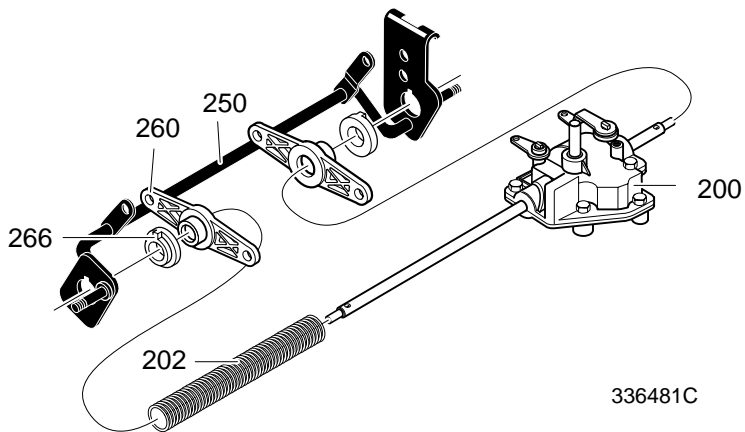

MODEL 22856x50C

336482B

MODEL 22856x50C

KEY NO.	DESCRIPTION	PART NO.
10	Engine, 6HP	-----
14	Screw, 3/8-16x1.00	47792
50	Adapter, Blade Pulley	671285
80	Frame Assy.	671377-860
262	Screw, 5/16-18x.63	710277
593	Bolt, 5/16-18x.63 Carr.	57072
594	Nut, Retainer	710288
597	Flatwasher	2968

MODEL 22856x50C

MODEL 22856x50C

KEY NO.	DESCRIPTION	PART NO.
170	Bracket	338842
180	Idler, Arm	336480
182	Bolt, HSSH 3/8-16	710200
184	Nut, 3/8-16	710140
190	Pulley, Idler	671054
192	Screw, 5/16-18x1.13	180080
194	Nut, 5/16-18	710205
200	Transmission 3 Speed	671374
202	Shield, Axle	643649
250	Crossbar Assy., Rear	671315-860
260	Support, Axle w/bring	671411
266	Bearing, Lifter	643788

MODEL 22856x50C

336486A

MODEL 22856x50C

KEY NO.	DESCRIPTION	PART NO.
500	Cable, Drive Assy.	671593
505	Screw, 10-16x.50	710273
510	Cable, Shifter Speed Ctl	671595
516	Screw, 10-32x.62	710275

MODEL 22856x50C