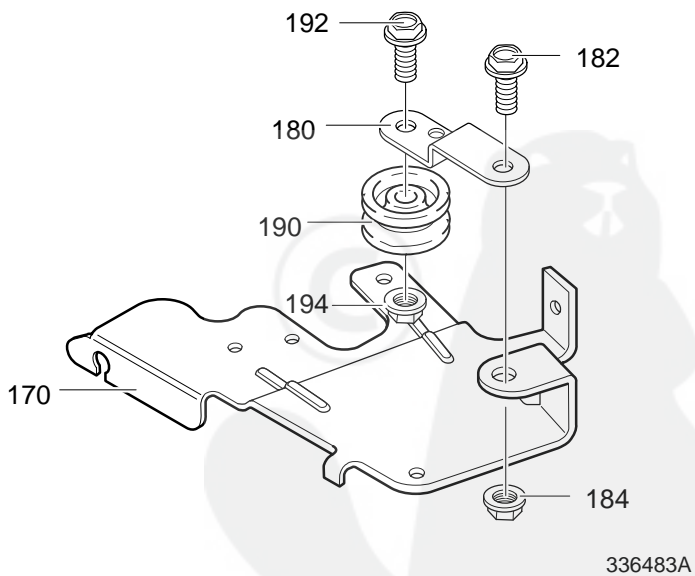

MODEL 22856x50C

336482B

MODEL 22856x50C

KEY NO.	DESCRIPTION	PART NO.
10	Engine, 6HP	-----
14	Screw, 3/8-16x1.00	47792
50	Adapter, Blade Pulley	671285
80	Frame Assy.	671377-860
262	Screw, 5/16-18x.63	710277
593	Bolt, 5/16-18x.63 Carr.	57072
594	Nut, Retainer	710288
597	Flatwasher	2968

MODEL 22856x50C

MODEL 22856x50C

KEY NO.	DESCRIPTION	PART NO.
170	Bracket	338842
180	Idler, Arm	336480
182	Bolt, HSSH 3/8-16	710200
184	Nut, 3/8-16	710140
190	Pulley, Idler	671054
192	Screw, 5/16-18x1.13	180080
194	Nut, 5/16-18	710205
200	Transmission 3 Speed	671374
202	Shield, Axle	643649
250	Crossbar Assy., Rear	671315-860
260	Support, Axle w/bring	671411
266	Bearing, Lifter	643788

MODEL 22856x50C

336486A

MODEL 22856x50C

KEY NO.	DESCRIPTION	PART NO.
500	Cable, Drive Assy.	671593
505	Screw, 10-16x.50	710273
510	Cable, Shifter Speed Ctl	671595
516	Screw, 10-32x.62	710275

MODEL 22856x50C