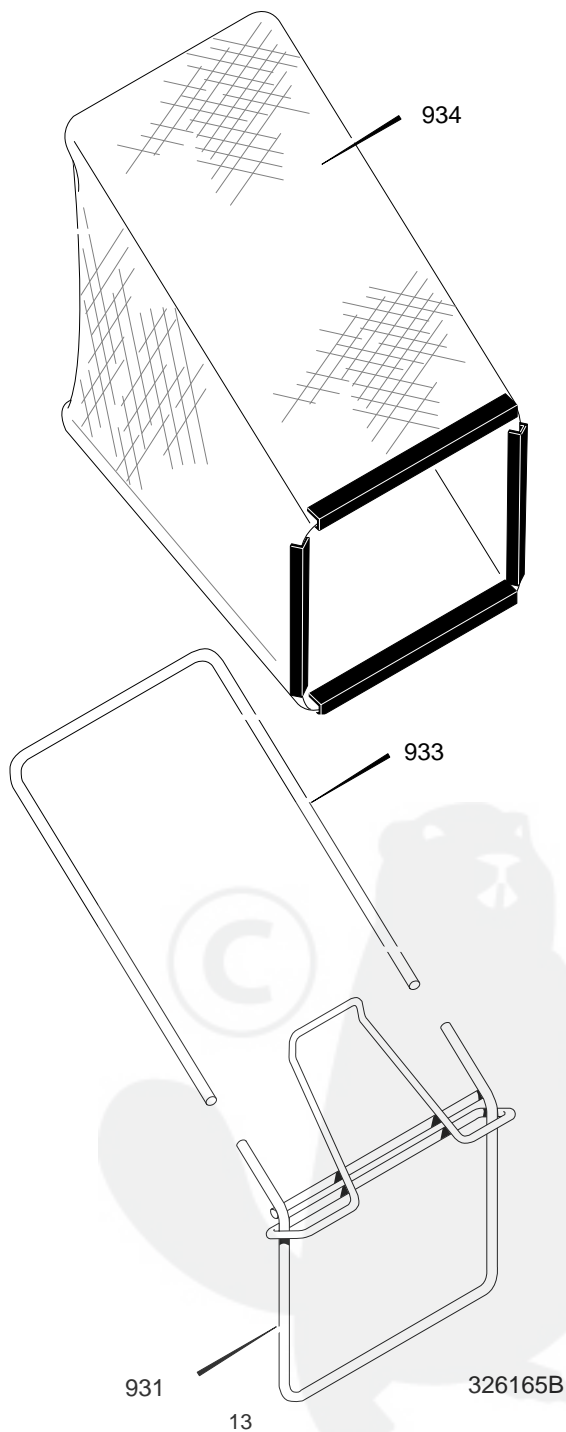

MODEL 22856x50C

335915D

MODEL 22856x50C

KEY NO.	DESCRIPTION	PART NO.	KEY NO.	DESCRIPTION	PART NO.
480	Cable, Restart & Throttle	671594	514	Nut, 1/4-20	710203
481	Screw, 1/4-20x2.50	710166	516	Screw, 10-32x.62	710275
482	Flatwasher	120385	519	Cable Tie	712267
483	Nut, 1/4-20	710203	730	Handle	671713-806
494	Clamp, Throttle	12425	732	Bolt, 5/16-18x1.5 Carr.	710176
495	Screw, 10-32x.62	710275	737	Knob, Wing	671495
499	Cable Tie	57444	740	Lever, Stop	671567
500	Cable, Drive Assy.	671593	741	Lever, Drive Control	671566
501	Screw, #10-16x1.25	710272	742	Washer, Nylon	339065
505	Screw, 10-16x.50	710273	743	Pin, Clevis	710289
510	Cable, Shifter Speed	671595	744	Cap, Push On	710285
511	Screw, 1/4-20x3.00	710165	745	Rope Guide	643956
512	Spacer, T-Control	671635	746	Nut, 1/4-20	710203
513	Flatwasher	120385			

MODEL 22856x50C

336482B

MODEL 22856x50C

KEY NO.	DESCRIPTION	PART NO.
10	Engine, 6HP	-----
14	Screw, 3/8-16x1.00	47792
50	Adapter, Blade Pulley	671285
80	Frame Assy.	671377-860
262	Screw, 5/16-18x.63	710277
593	Bolt, 5/16-18x.63 Carr.	57072
594	Nut, Retainer	710288
597	Flatwasher	2968

MODEL 22856x50C

MODEL 22856x50C

KEY NO.	DESCRIPTION	PART NO.
170	Bracket	338842
180	Idler, Arm	336480
182	Bolt, HSSH 3/8-16	710200
184	Nut, 3/8-16	710140
190	Pulley, Idler	671054
192	Screw, 5/16-18x1.13	180080
194	Nut, 5/16-18	710205
200	Transmission 3 Speed	671374
202	Shield, Axle	643649
250	Crossbar Assy., Rear	671315-860
260	Support, Axle w/bring	671411
266	Bearing, Lifter	643788

MODEL 22856x50C

336486A

MODEL 22856x50C

KEY NO.	DESCRIPTION	PART NO.
500	Cable, Drive Assy.	671593
505	Screw, 10-16x.50	710273
510	Cable, Shifter Speed Ctl	671595
516	Screw, 10-32x.62	710275

MODEL 22856x50C