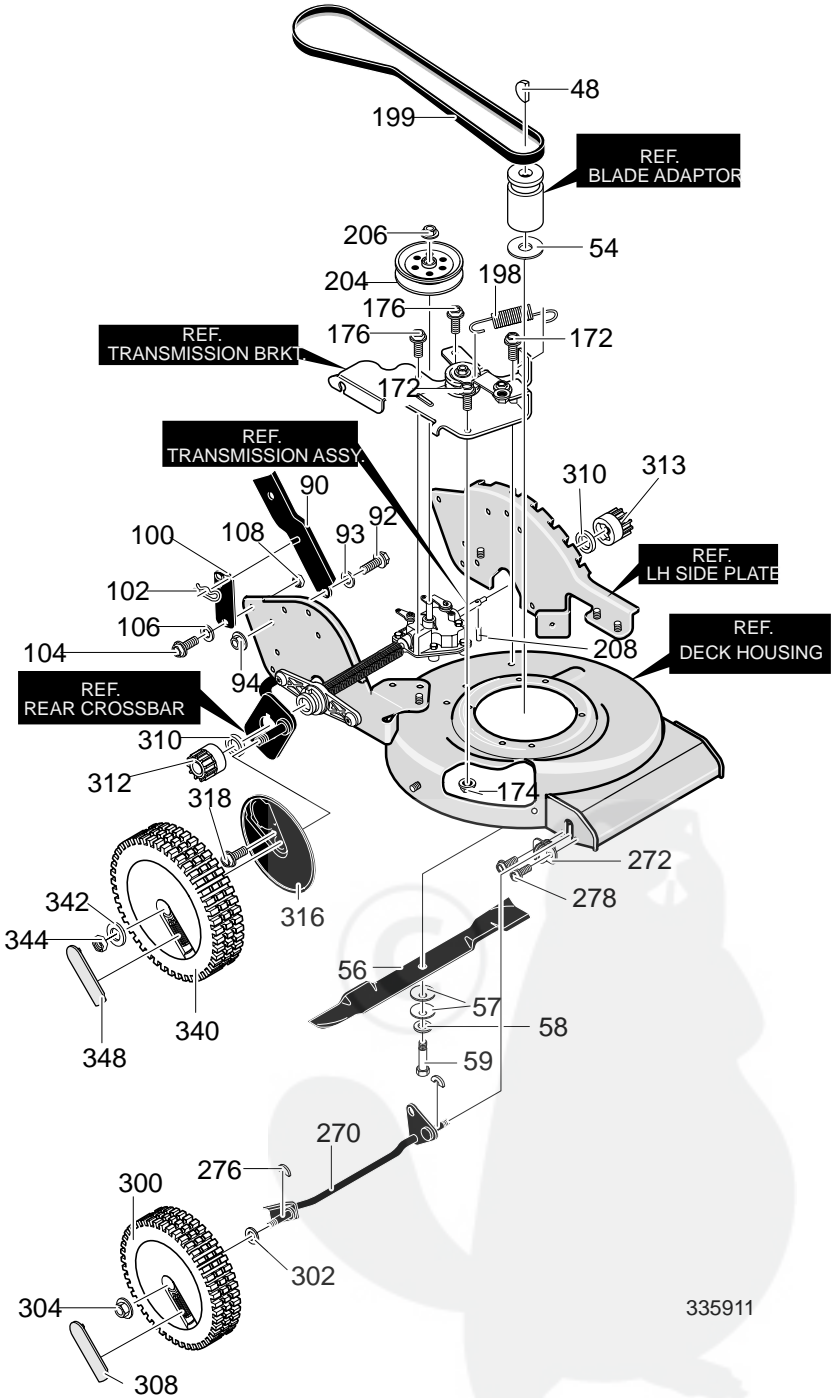

MODEL 22856x50C

335911

MODEL 22856x50C

KEY NO.	DESCRIPTION	PART NO.	KEY NO.	DESCRIPTION	PART NO.
48	Key, Woodruff	2125	204	Engine Pulley	671288
54	Spacer, Blade Adapter	671470	206	Nut, Hnyl	335696
56	Blade, 22" Mulch	671849	208	Drive Pin	643629
57	Washer	710210	270	Crossbar, Assy. Front	671325-860
58	Flatwasher	710207	272	Clip, Front Axle	671292
59	Screw, 3/8-24x2.00	710201	276	Bushing, Front Hsing	671291
90	Bracket, Assy. Handle	671317-806	278	Screw, 1/4-20x.63	710274
92	Bolt, HSH 3/8-16	710184	300	Tire & Rim	643724
93	Washer, Spring	710258	302	Washer, Spring	710258
94	Nut, 3/8-16	710140	304	Nut, 3/8-16	710140
100	Strap, Handle Adj.	671318-806	308	Hubcap	643847
102	Hair Pin	710291	310	Flatwasher	710254
104	Bolt, HSH 3/8-16	710184	312	Gear, Pinion RH	671286
106	Washer, Spring	710258	313	Gear, Pinion LH	671287
108	Nut, 3/8-16	710140	316	Dustcover, 8" Wheel	643616
172	Bolt, HSH 3/8-16	710184	318	Screw, 1/4-20x.50	710264
174	Nut, 3/8-16	45171	340	Wheel, Drive	643617
176	710268	710268	342	Flatwasher	710252
198	Tension Spring	710328	344	Nut, 3/8-16	710140
199	Belt, V3L	335694	348	Hubcap, 8" Wheel	643615