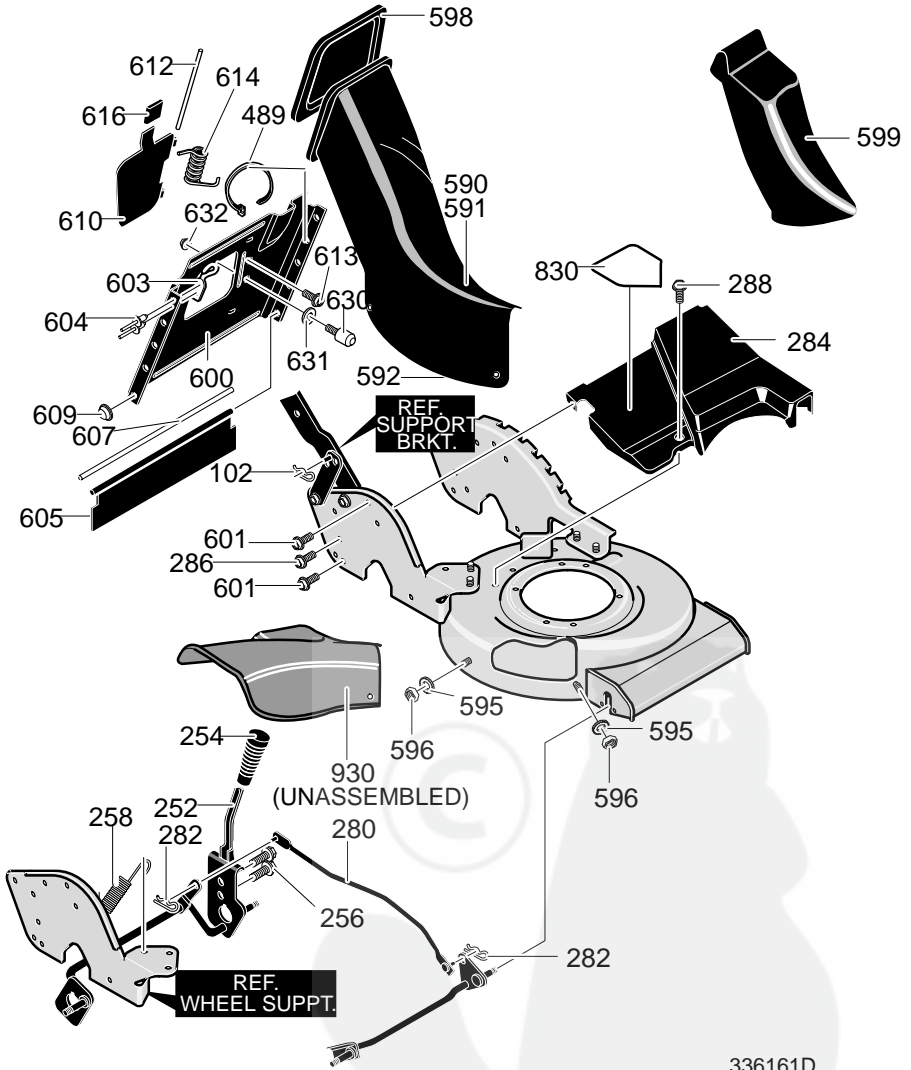

MODEL 22856x50C

336161D

MODEL 22856x50C

KEY NO.	DESCRIPTION	PART NO.	KEY NO.	DESCRIPTION	PART NO.
102	Hair Pin	710291	600	Plate, Bag	671298-806
252	Spring, Lever Hgt/Adj	672278	601	Screw, 5/16-18x.62	710276
254	Knob, Hgt/Adj	671297	603	Rope Guide	671443
256	Screw, 1/4-20x.63	710274	604	Rivet, Pop	710259
258	Tension Spring	710337	605	Guard, Rear Toe	671289
280	Lifter, Assy Link	671328-860	607	Rod, Rear Guard	671319
282	Hair Pin	710292	609	Cap, Push On	710285
284	Rear Cover	671836	610	Door, Rear	671299-806
286	Screw, 1/4-20x.63	710180	612	Pin, Hinge Door	671300
288	Screw, 10-16x.75	710269	613	Screw, #8-32x.38	710267
489	Cable Tie	57444	614	Spring, Torsion	335572
590	Chute RR Discharge	671837	616	Grip, Door	671306
591	Chute, Floor Rear	672230	630	Pin, 5/16-18	53446
592	Rivet, Pop	710260	631	Flatwasher	120393
595	Flatwasher	710142	632	Nut, 5/16-18	120376
596	Nut, 5/16-18	710205	830	Decal, Cut Finger	44x5430
598	Gasket, Compression	71906	930	Chute, Side Discharge	671839
599	Plug, Mulcher	671373	--	Instruction Book	F-000436M