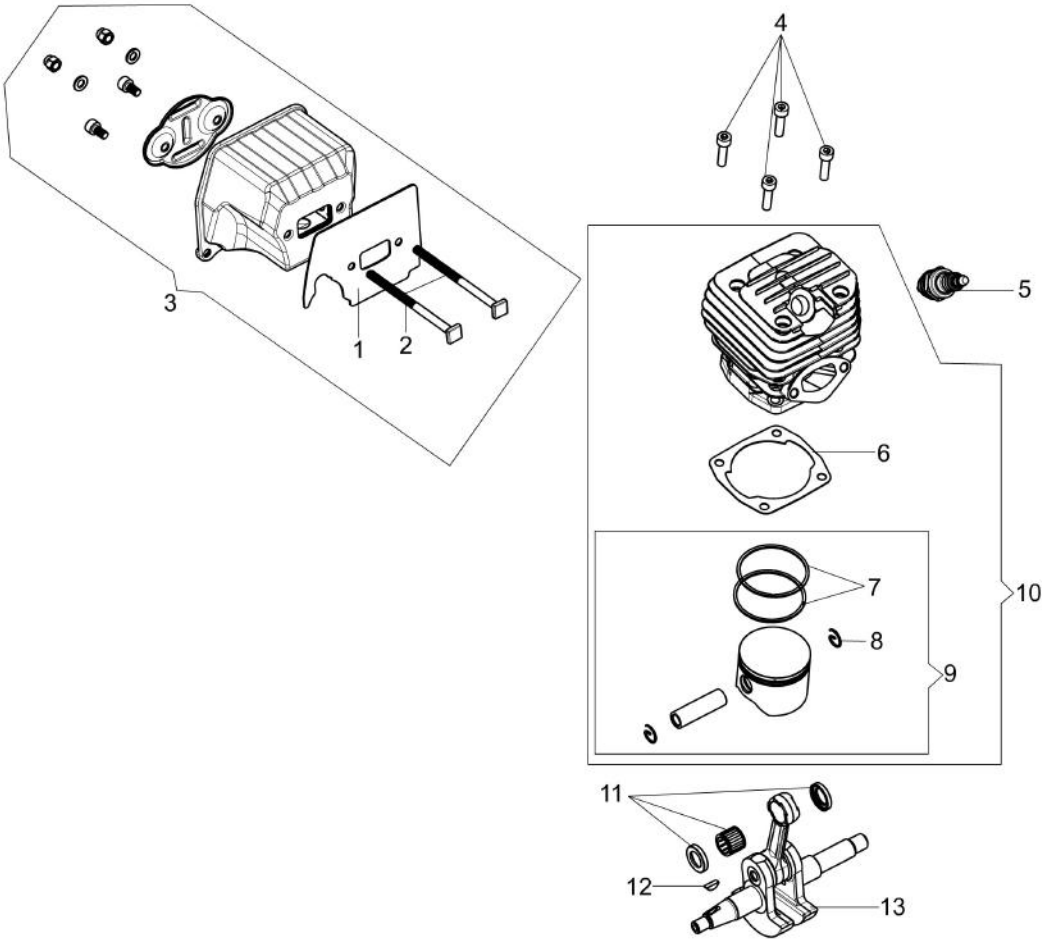

Illustration Engine

Ref.Nu	Qty	Part number	Description	Validity from	Validity till	Notes	Bulletin
1	1	50310176AR	Gasket				
2	2	50310060R	Screw				
3	1	50312021R	Muffler assy				
4	4	3801086R	Screw				
5	1	3055104R	Spark plug				
6	1	50310076R	Gasket				
7	2	50310163R	Piston ring Ø45				
8	2	50310115R	Ring				
9	1	50312025R	Piston assy				
10	1	50310258	Complete cylinder				
11	1	50310259	Set roller cage and washer				
12	1	50310118R	Key				
13	1	50310213R	Crankshaft