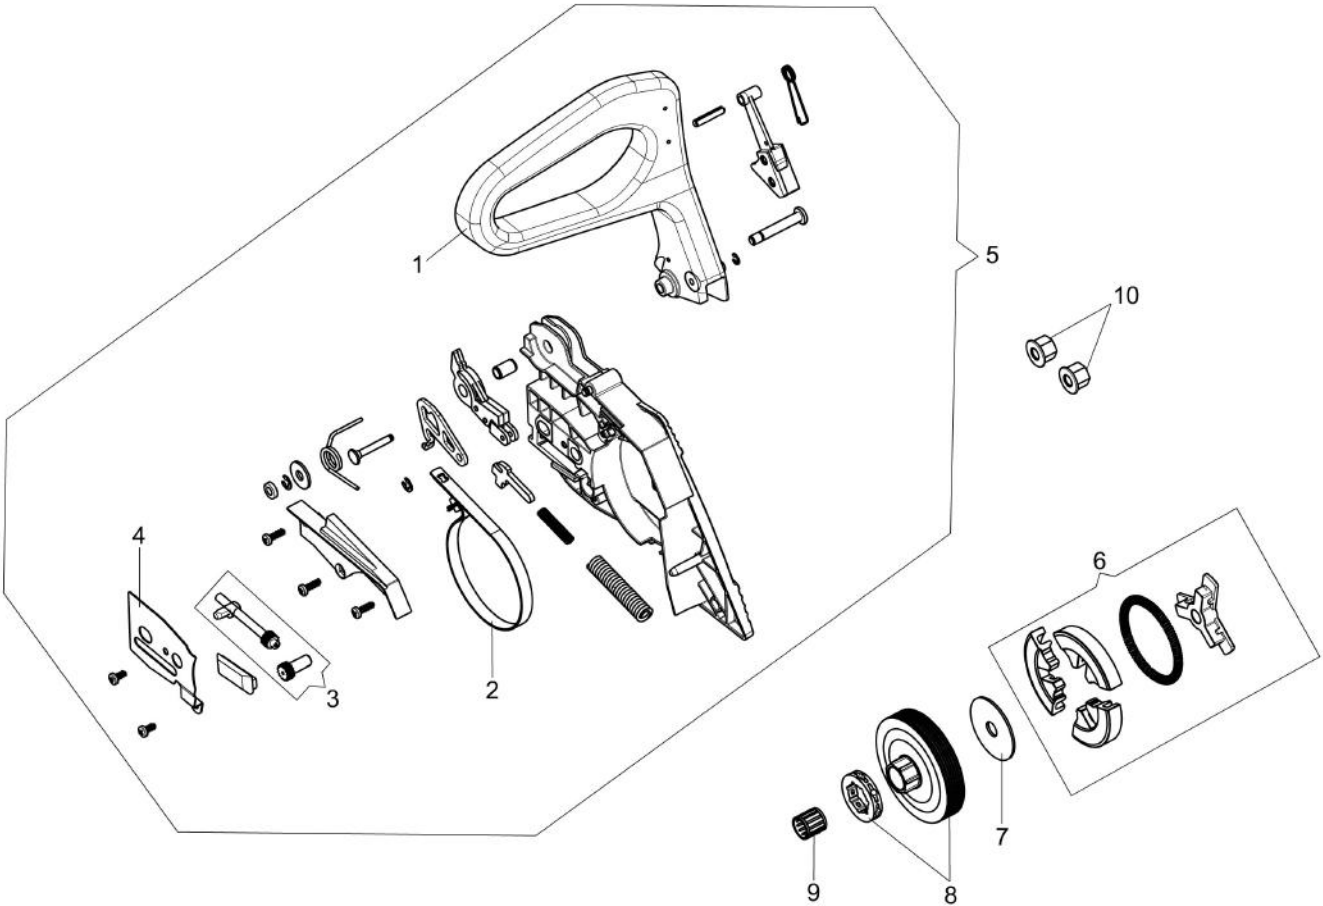

Illustration Tank and air filter

Ref.Nu	Qty	Part number	Description	Validity from	Validity till	Notes	Bulletin
47	1	2318671	Repair kit				

Illustration Chain cover and clutch

Ref.Nu	Qty	Part number	Description	Validity from	Validity till	Notes	Bulletin
1	1	50310017AR	Guard				
2	1	50310027R	Brake band				
3	1	50310263	Chain tensioner screw kit				
4	1	50310011AR	Plate				
5	1	50312003R	Chain cover assy				
6	1	50310004R	Clutch				
7	1	50310073R	Washer				
8	1	50310005R	Clutch drum			.325	
8	1	50310193R	Clutch drum			3/8	
9	1	3037041R	Thrust bearing				
10	2	50010148R	Nut				

Illustration Crankcase

Ref.Nu	Qty	Part number	Description	Validity from	Validity till	Notes	Bulletin
1	1	50312001R	Crankcase assy				
2	2	3034035R	Bearing				
3	1	50310109R	Gasket				
4	4	50310084R	AV-mount				
5	1	50310078R	Suction tube				
6	1	50310079R	Oil filter				
7	1	50310101R	Fitting				
8	1	50310081R	Gasket				
9	1	50310104R	AV-mount				
10	1	50310103R	AV-mount				
11	1	50312002R	Oil pump				
12	1	50310080R	Sponge				
13	1	50310077R	Hose				
14	1	50310071R	Oil pump cover				
15	1	50310072R	Worm gear				
16	1	50310164R	Guard				
17	2	50310112R	Stud				
18	1	50310074R	Plate				
19	1	50310085R	Spring				
20	1	50310075R	Guard				
21	1	50310142R	Spike				
22	1	50310166AR	Oil cap				
23	1	50310177R	Bar 20 - cm 51			3/8	
23	1	50092020R	Bar 18" - 46 cm			3/8	
23	1	50310207R	Bar 20 - cm 51			.325	
23	1	50310206R	Bar 18 - cm 46			.325	
24	1	30629001A	Chain .3/8" x .058" (1,5mm)				
24	1	30629002A	Chain .3/8" x .058" (1,5mm)				
25	1	50310169R	Washer				
26	1	3050053R	Seal ring				
27	1	3050054R	Seal ring				