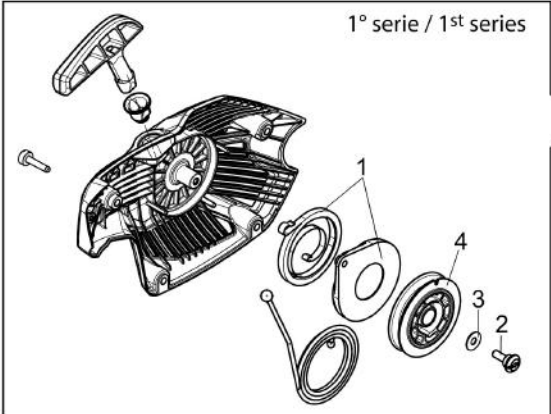

Illustration Starter assy

Illustration Starter assy

Ref.Nu	Qty	Part number	Description	Validity from	Validity till	Notes	Bulletin
1	1	50310260	Kit spring				
2	1	3960162R	Screw		SN 8408229999		BT4-161-09/18
3	1	50310033R	Washer		SN 8408229999		BT4-161-09/18
4	1	50310030AR	Starter pulley		SN 8408229999		BT4-161-09/18
5	1	50312004AR	Starter assy		SN 8408229999		BT4-161-09/18
6	1	2501011AR	Ignition coil				
7		3801086R	Screw				
8	1	50310063R	Wire				
9	1	50310009R	Flywheel				
10	1	3916009R	Washer				
11	1	3833080R	Washer				
12	1	004000142R	Nut				
13	1	50310302R	Pulley	SN 8408230001			BT4-161-09/18
14	1	50270231R	Spring	SN 8408230001			BT4-161-09/18
15	1	50310301R	Sprocket	SN 8408230001			BT4-161-09/18
16	1	094600054R	Washer	SN 8408230001			BT4-161-09/18
17	1	3960164R	Screw	SN 8408230001			BT4-161-09/18
18	1	50310303R	Starter assy	SN 8408230001			BT4-161-09/18

Illustration Tank and air filter

Ref.Nu	Qty	Part number	Description	Validity from	Validity till	Notes	Bulletin
47	1	2318671	Repair kit				

Illustration Chain cover and clutch

Ref.Nu	Qty	Part number	Description	Validity from	Validity till	Notes	Bulletin
1	1	50310017AR	Guard				
2	1	50310027R	Brake band				
3	1	50310263	Chain tensioner screw kit				
4	1	50310011AR	Plate				
5	1	50312003R	Chain cover assy				
6	1	50310004R	Clutch				
7	1	50310073R	Washer				
8	1	50310005R	Clutch drum			.325	
8	1	50310193R	Clutch drum			3/8	
9	1	3037041R	Thrust bearing				
10	2	50010148R	Nut				