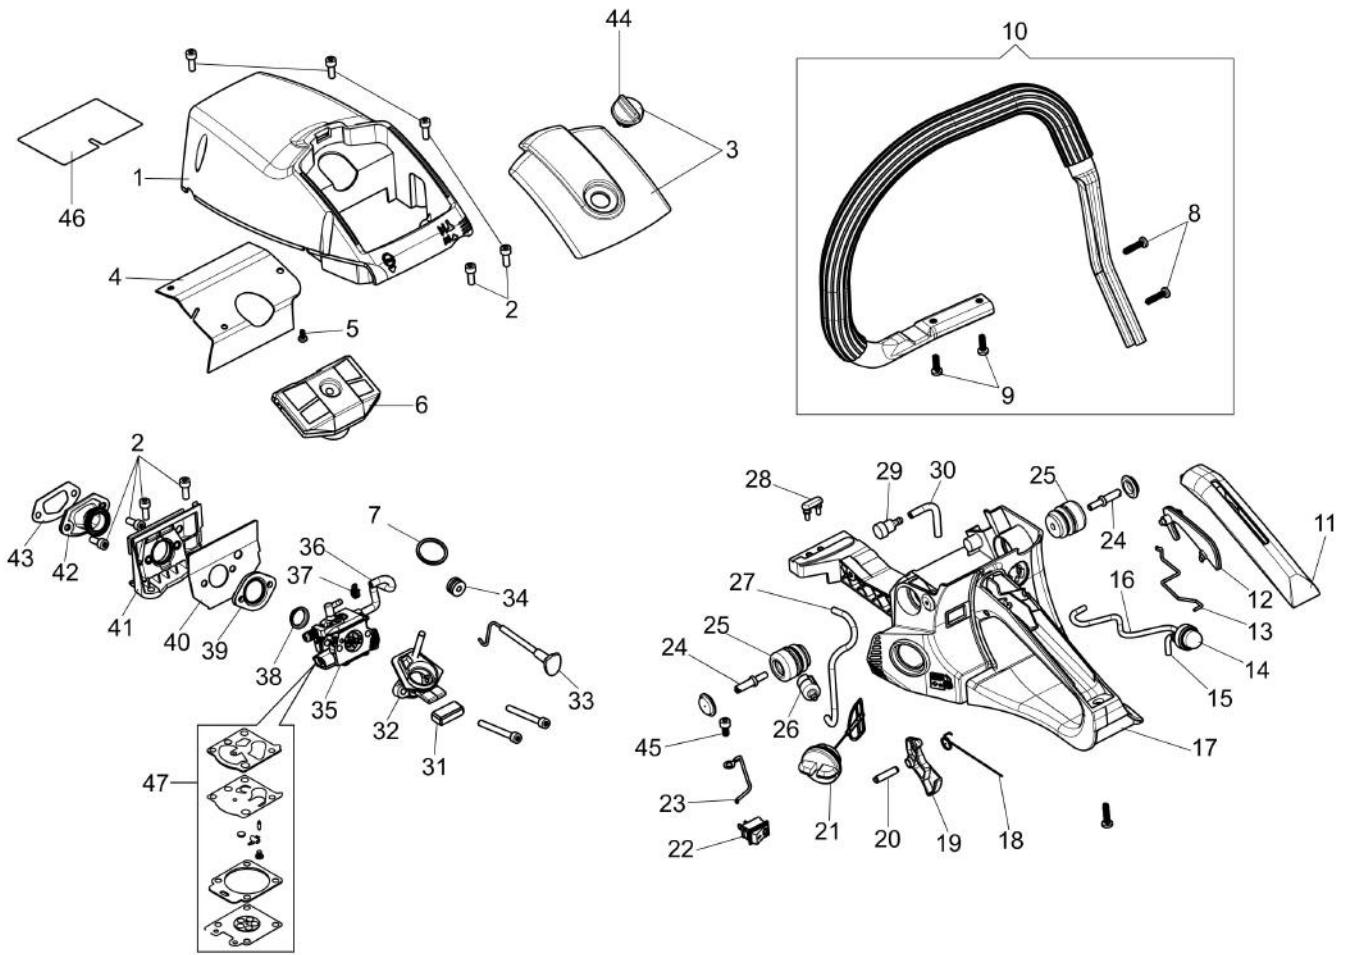

Illustration Tank and air filter

Ref.Nu	Qty	Part number	Description	Validity from	Validity till	Notes	Bulletin
1	1	50310041AR	Cover				
2	9	3801083R	Screw				
3	1	50310261	Air filter cover				
4	1	50310170R	Deflector				
5	3	3960167R	Screw				
6	1	50310272AR	Air filter				
7	1	50310155R	Gasket				
8	2	3960164R	Screw				
9	2	3960165R	Screw				
10	1	50312046R	Handle				
11	1	50310089AR	Cover				
12	1	50310090AR	Lever				
13	1	50310088R	Throttle rod				
14	1	2318817R	Air purge				
15	1	50310203R	Tube				
16	1	50310202R	Tube				
17	1	50310093BR	Tank assy				
18	1	50310091R	Spring				
19	1	50310092AR	Throttle lever				
20	1	3022039R	Locking sleeve				
21	1	50310165AR	Tank cap				
22	1	50310143AR	Switch				
23	1	50310144R	Cable				
24	2	50310087R	Special screw				
25	2	50310139R	AV-mount				
26	1	094600450R	Fuel filter				
27	1	50310205R	Fuel line				
28	1	50310140R	AV-mount				
29	1	50310309	Breather valve kit				
30	1	50310194R	Breather fuel pipe				
31	1	50310047R	Filter support				
32	1	50310048R	Air filter support				
33	1	50310042AR	Lever				
34	1	50310043R	Buffer				
35	1	2318648R	Carburetor WT-1213				
36	1	50310096R	Suction tube				
37	1	4098377R	Band				
38	1	50310050R	Ring				
39	1	50310051R	Flange				
40	1	50310052R	Gasket				
41	1	50310053R	Support				
42	1	50310008R	Manifold				
43	1	50310145R	Gasket				
44	1	50310037AR	Knob				
45	1	3801084R	Screw				
46	1	50310228R	Guard