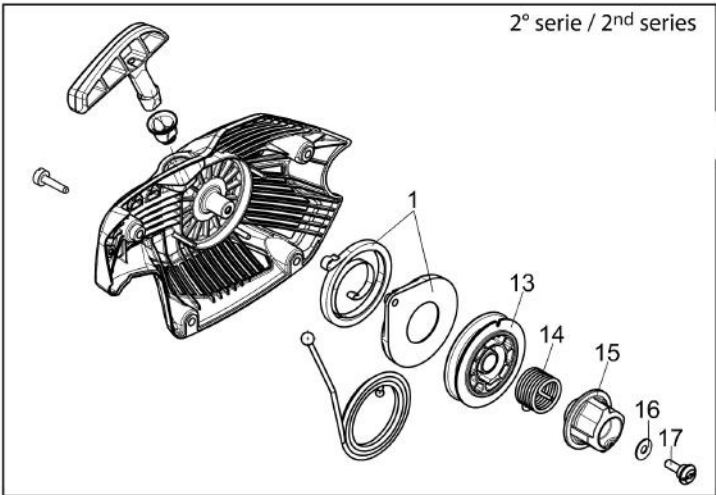

Illustration Starter assy

Illustration Starter assy

Ref.Nu	Qty	Part number	Description	Validity from	Validity till	Notes	Bulletin
1	1	50310260	Kit spring				
2	1	3960162R	Screw		SN 8408229999		BT4-161-09/18
3	1	50310033R	Washer		SN 8408229999		BT4-161-09/18
4	1	50310030AR	Starter pulley		SN 8408229999		BT4-161-09/18
5	1	50312004AR	Starter assy		SN 8408229999		BT4-161-09/18
6	1	2501011AR	Ignition coil				
7		3801086R	Screw				
8	1	50310063R	Wire				
9	1	50310009R	Flywheel				
10	1	3916009R	Washer				
11	1	3833080R	Washer				
12	1	004000142R	Nut				
13	1	50310302R	Pulley	SN 8408230001			BT4-161-09/18
14	1	50270231R	Spring	SN 8408230001			BT4-161-09/18
15	1	50310301R	Sprocket	SN 8408230001			BT4-161-09/18
16	1	094600054R	Washer	SN 8408230001			BT4-161-09/18
17	1	3960164R	Screw	SN 8408230001			BT4-161-09/18
18	1	50310303R	Starter assy	SN 8408230001			BT4-161-09/18

Illustration Tank and air filter

Ref.Nu	Qty	Part number	Description	Validity from	Validity till	Notes	Bulletin
47	1	2318671	Repair kit				

Illustration Chain cover and clutch

Ref.Nu	Qty	Part number	Description	Validity from	Validity till	Notes	Bulletin
1	1	50310017AR	Guard				
2	1	50310027R	Brake band				
3	1	50310263	Chain tensioner screw kit				
4	1	50310011AR	Plate				
5	1	50312003R	Chain cover assy				
6	1	50310004R	Clutch				
7	1	50310073R	Washer				
8	1	50310005R	Clutch drum			.325	
8	1	50310193R	Clutch drum			3/8	
9	1	3037041R	Thrust bearing				
10	2	50010148R	Nut				