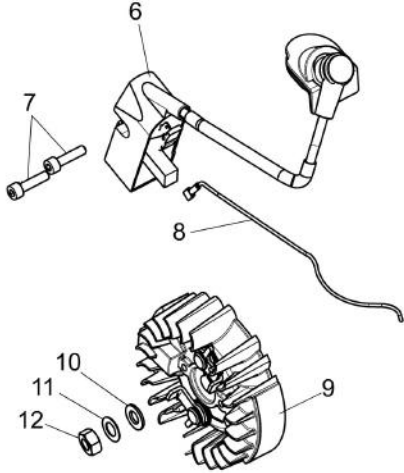

Illustration Starter assy

Illustration Starter assy

Ref.Nu	Qty	Part number	Description	Validity from	Validity till	Notes	Bulletin
1	1	50310260	Kit spring				
2	1	3960162R	Screw		SN 8408229999		BT4-161-09/18
3	1	50310033R	Washer		SN 8408229999		BT4-161-09/18
4	1	50310030AR	Starter pulley		SN 8408229999		BT4-161-09/18
5	1	50312004AR	Starter assy		SN 8408229999		BT4-161-09/18
6	1	2501011AR	Ignition coil				
7		3801086R	Screw				
8	1	50310063R	Wire				
9	1	50310009R	Flywheel				
10	1	3916009R	Washer				
11	1	3833080R	Washer				
12	1	004000142R	Nut				
13	1	50310302R	Pulley	SN 8408230001			BT4-161-09/18
14	1	50270231R	Spring	SN 8408230001			BT4-161-09/18
15	1	50310301R	Sprocket	SN 8408230001			BT4-161-09/18
16	1	094600054R	Washer	SN 8408230001			BT4-161-09/18
17	1	3960164R	Screw	SN 8408230001			BT4-161-09/18
18	1	50310303R	Starter assy	SN 8408230001			BT4-161-09/18