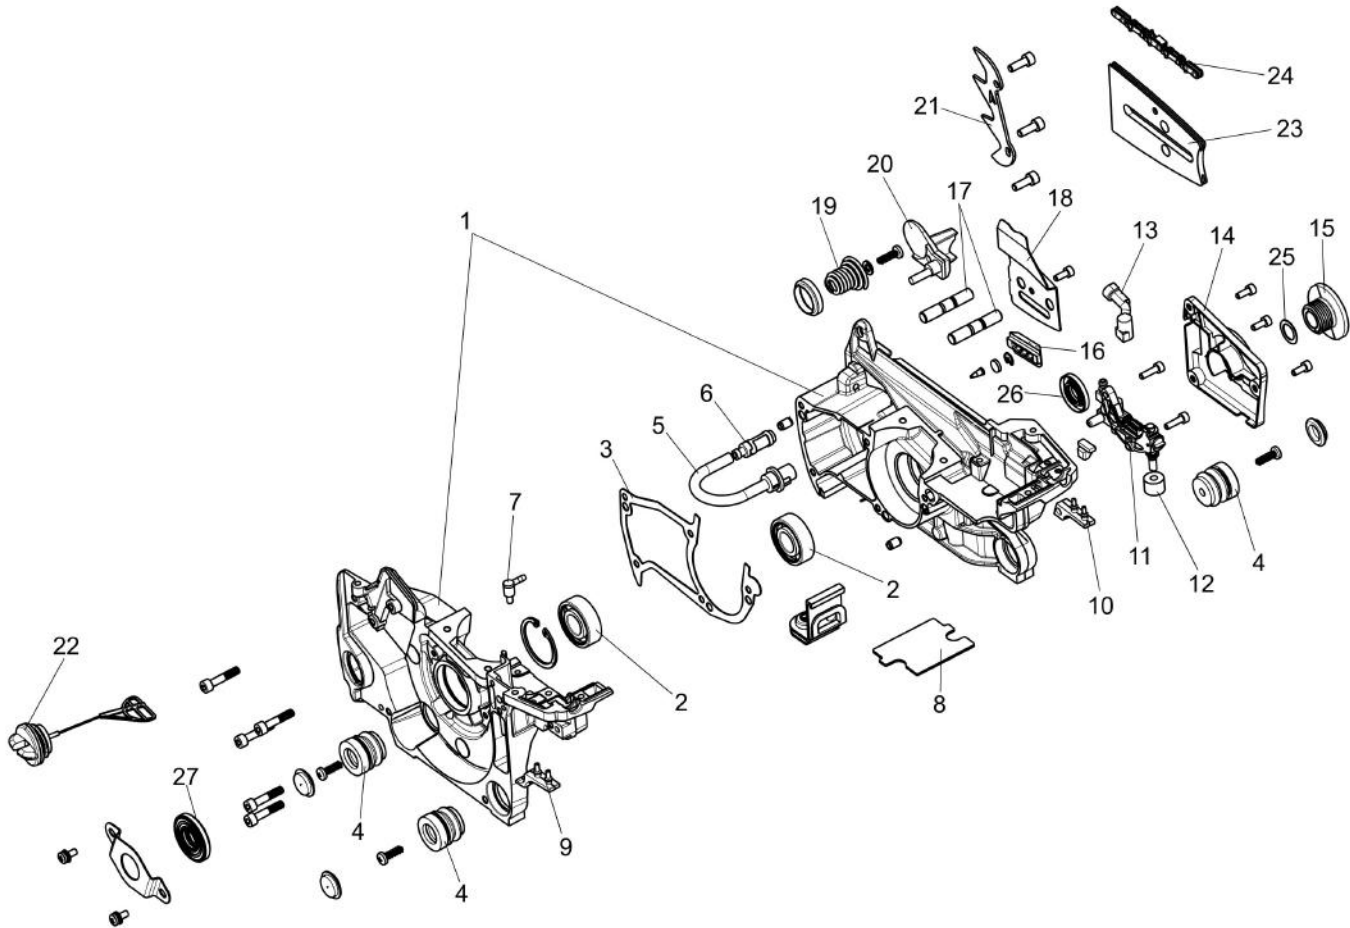

Illustration Tank and air filter

Ref.Nu	Qty	Part number	Description	Validity from	Validity till	Notes	Bulletin
47	1	2318671	Repair kit				

Illustration Chain cover and clutch

Ref.Nu	Qty	Part number	Description	Validity from	Validity till	Notes	Bulletin
1	1	50310017AR	Guard				
2	1	50310027R	Brake band				
3	1	50310263	Chain tensioner screw kit				
4	1	50310011AR	Plate				
5	1	50312003R	Chain cover assy				
6	1	50310004R	Clutch				
7	1	50310073R	Washer				
8	1	50310005R	Clutch drum			.325	
8	1	50310193R	Clutch drum			3/8	
9	1	3037041R	Thrust bearing				
10	2	50010148R	Nut				

Illustration Crankcase

Ref.Nu	Qty	Part number	Description	Validity from	Validity till	Notes	Bulletin
1	1	50312001R	Crankcase assy				
2	2	3034035R	Bearing				
3	1	50310109R	Gasket				
4	4	50310084R	AV-mount				
5	1	50310078R	Suction tube				
6	1	50310079R	Oil filter				
7	1	50310101R	Fitting				
8	1	50310081R	Gasket				
9	1	50310104R	AV-mount				
10	1	50310103R	AV-mount				
11	1	50312002R	Oil pump				
12	1	50310080R	Sponge				
13	1	50310077R	Hose				
14	1	50310071R	Oil pump cover				
15	1	50310072R	Worm gear				
16	1	50310164R	Guard				
17	2	50310112R	Stud				
18	1	50310074R	Plate				
19	1	50310085R	Spring				
20	1	50310075R	Guard				
21	1	50310142R	Spike				
22	1	50310166AR	Oil cap				
23	1	50310177R	Bar 20 - cm 51			3/8	
23	1	50092020R	Bar 18" - 46 cm			3/8	
23	1	50310207R	Bar 20 - cm 51			.325	
23	1	50310206R	Bar 18 - cm 46			.325	
24	1	30629001A	Chain .3/8" x .058" (1,5mm)				
24	1	30629002A	Chain .3/8" x .058" (1,5mm)				
25	1	50310169R	Washer				
26	1	3050053R	Seal ring				
27	1	3050054R	Seal ring				