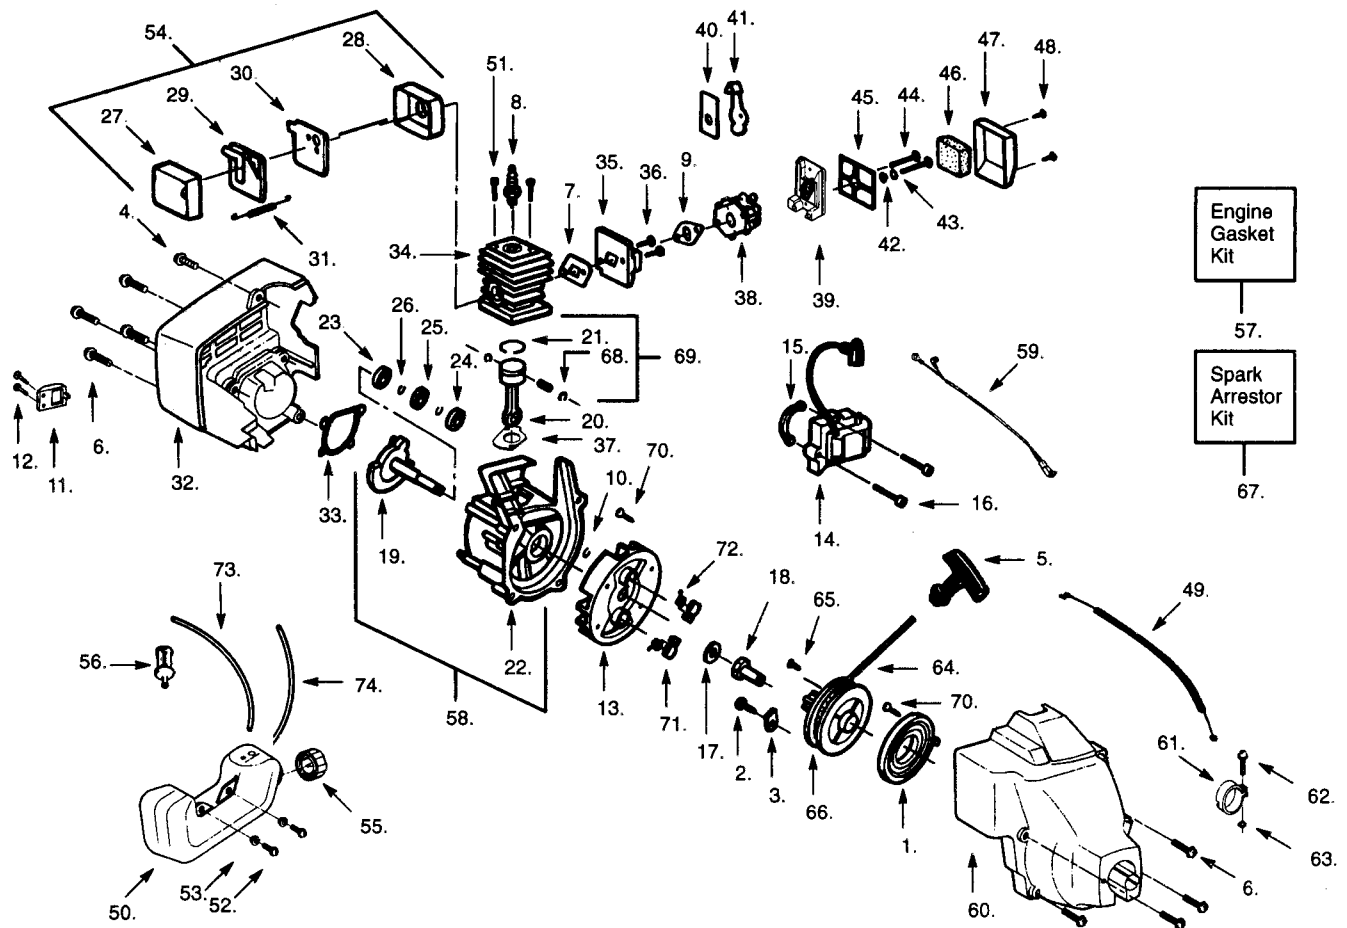

## SPAREPARTS

107 26 75-61

Ref.	Part No.	Description	Ref.	Part No.	Description
1.	530-402473	Drive Shaft-45"	19.	530-401467	Screw w/ Washer -Head
2.	530-015880	Screw-Throttle Hsg.	20.	952-715573	Spool w/Line
3.	530-038682	Trigger	21.	530-069572	Switch
4.	530-038581	Throttle Hsg. (Right)	22.	952-715575	Cutting Head (Incl. 16-20)
5.	530-095382	Throttle Hsg. (Left)			
6.	530-038708	Assist Handle			
7.	530-015820	Bolt-Handle/Shield			
8.	530-038599	Clamp-Handle			
9.	530-092062	Washer-Handle			
10.	530-016152	Wingnut-Handle/Shield			
11.	530-095439	Drive Shaft Hsg. Ass'y			
12.	530-095238	Line Limiter			
13.	530-015814	Screw-Line Limiter			
14.	530-069686	Shield Kit Ass'y. (Incl. 7, 10, 12 & 13)			
15.	530-049072	Lead Wire			
16.	530-069690	Hub Ass'y			
17.	530-401464	Spring			
18.	530-401466	Clip-Retainer-Head			