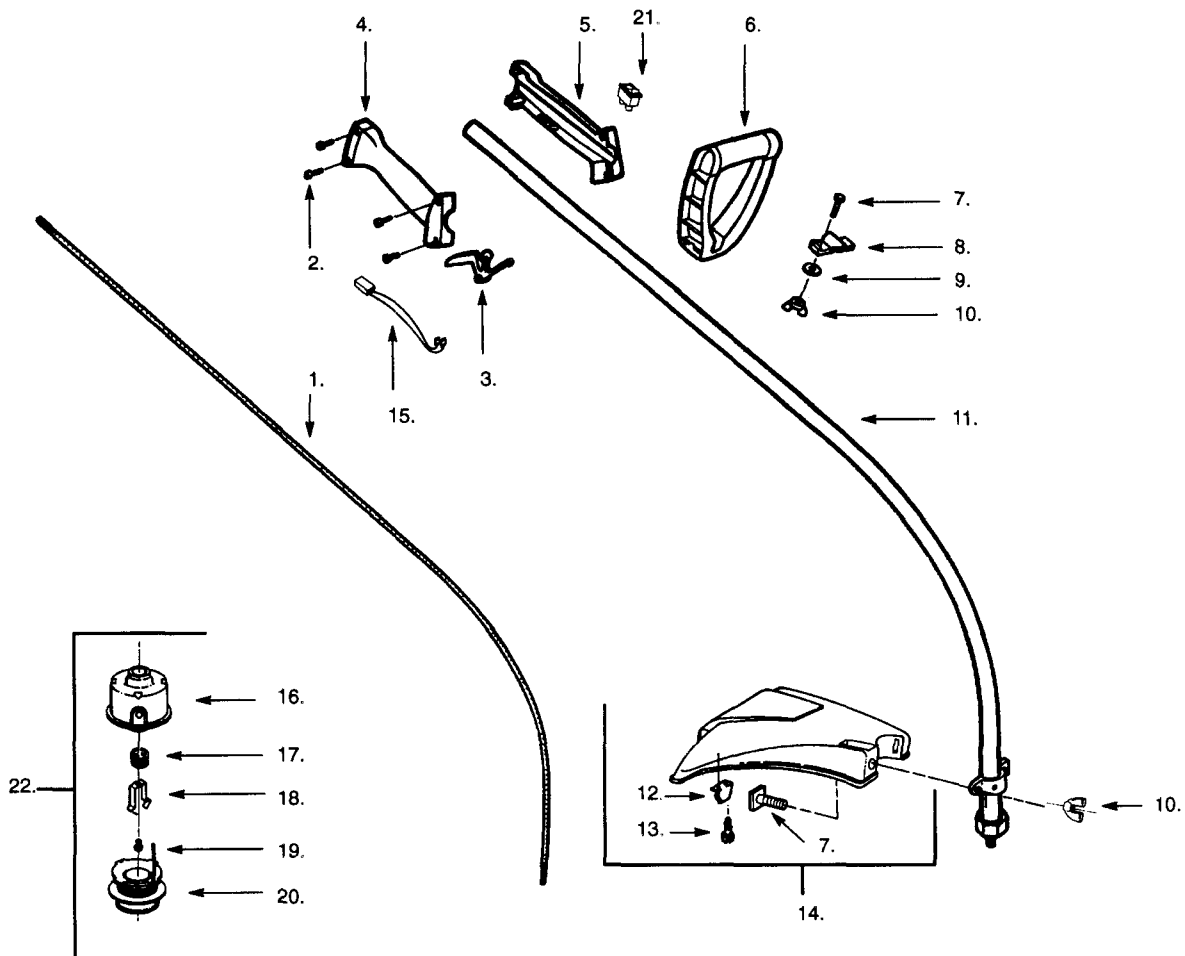

## SPAREPARTS

107 26 75-61

Ref.	Part No.	Description	Ref.	Part No.	Description
1.	530-402473	Drive Shaft-45"	19.	530-401467	Screw w/ Washer -Head
2.	530-015880	Screw-Throttle Hsg.	20.	952-715573	Spool w/Line
3.	530-038682	Trigger	21.	530-069572	Switch
4.	530-038581	Throttle Hsg. (Right)	22.	952-715575	Cutting Head (Incl. 16-20)
5.	530-095382	Throttle Hsg. (Left)			
6.	530-038708	Assist Handle			
7.	530-015820	Bolt-Handle/Shield			
8.	530-038599	Clamp-Handle			
9.	530-092062	Washer-Handle			
10.	530-016152	Wingnut-Handle/Shield			
11.	530-095439	Drive Shaft Hsg. Ass'y			
12.	530-095238	Line Limiter			
13.	530-015814	Screw-Line Limiter			
14.	530-069686	Shield Kit Ass'y. (Incl. 7, 10, 12 & 13)			
15.	530-049072	Lead Wire			
16.	530-069690	Hub Ass'y			
17.	530-401464	Spring			
18.	530-401466	Clip-Retainer-Head			