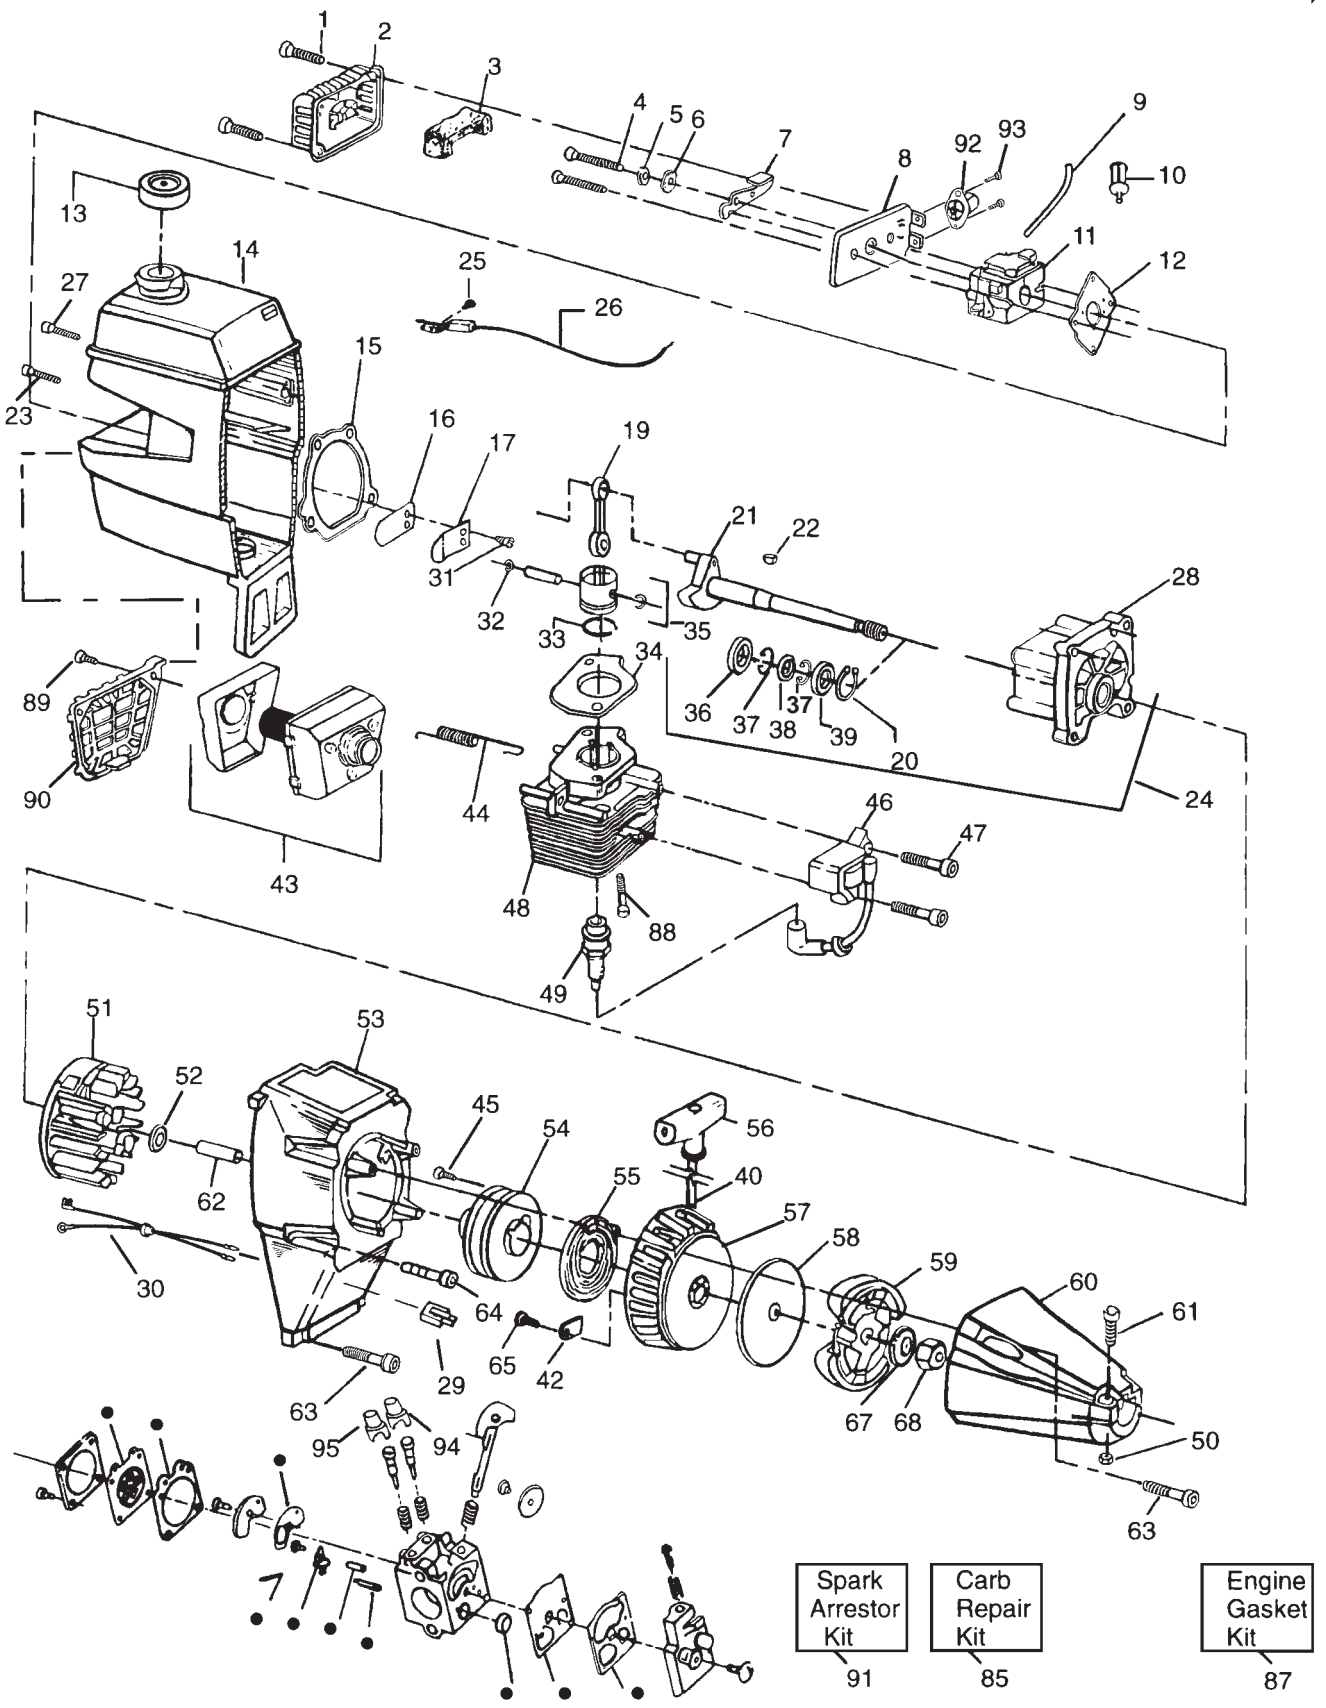

MODEL	Maxi Trim 430S	
PRODUCT NO.	9527153-20	

● Indicates contents of carburettor repair kit
Key number 85

- Spark
Arrestor
Kit
91
- Carb
Repair
Kit
85
- Engine
Gasket
Kit
87

MODEL	Maxi Trim 430S	
PRODUCT NO.	9527153-20	

MODEL	Maxi Trim 430S	
PRODUCT NO.	9527153-20	

96	5300945-51/5	1	FLEXIBLE SHAFT ASSY
97	5300142-22/0	1	HANDLE ASSY
98	5300294-45/0	1	GRIP
99	5300146-46/0	1	THROTTLE HOUSING
100	5300368-55/1	1	SWITCH COVER
101	5300364-93/1	1	SWITCH
102	5300947-42/0	1	CLAMP
103	5300692-52/1	1	HANDLE KIT
104	5300156-10/5	1	NUT
105	5300158-86/1	2	SCREW
106	5300952-49/5	1	LINE LIMITER
107	5300696-66/2	1	SHIELD KIT ASSY
108	5300471-60/3	1	LEAD WIRE ASSY
109	5300159-32/3	1	SCREW (SHORT)
110	5300159-33/1	1	SCREW (LONG)
111	5300157-68/1	1	LOCKNUT
112	5300953-03/0	1	DRIVE SHAFT HSG
113	5300945-43/2	1	DUST CAP
114	5300161-18/8	1	NUT
115	9527016-28/2	1	CUTTING HEAD ASSY
116	5300147-73/2	1	HUB ASSY
117	5300948-30/3	1	SPRING
118	5300948-27/9	1	RELEASE BUTTON
119	9527016-19/1	1	SPOOL & LINE
120	5300948-28/7	1	COVER
121	5300311-59/3	1	WRENCH HEX
122	9520301-39/2	1	SHAFT LUBRICATION