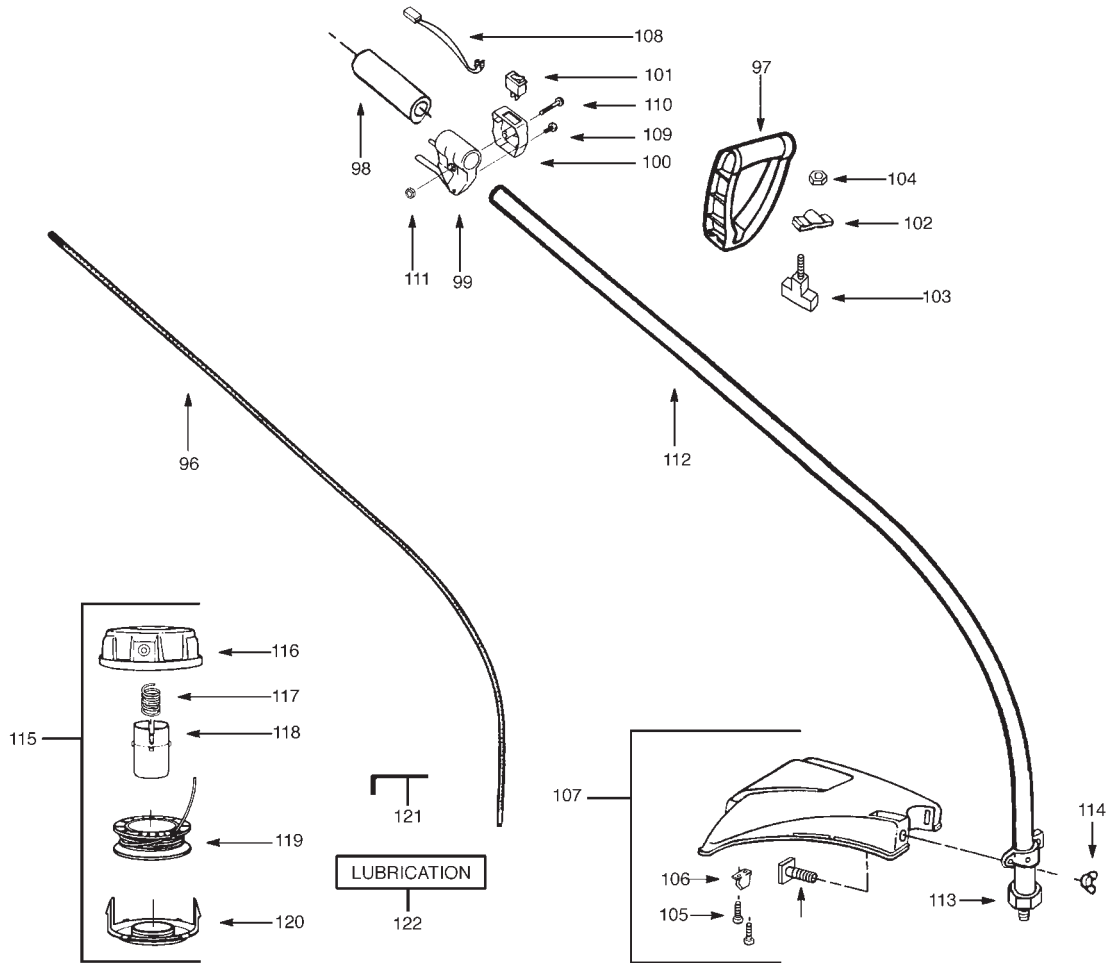

MODEL	Maxi Trim 430S	
PRODUCT NO.	9527153-20	

● Indicates contents of carburettor repair kit
Key number 85

- Spark
Arrestor
Kit
91
- Carb
Repair
Kit
85
- Engine
Gasket
Kit
87

MODEL	Maxi Trim 430S	
PRODUCT NO.	9527153-20	

MODEL	Maxi Trim 430S	
PRODUCT NO.	9527153-20	

96	5300945-51/5	1	FLEXIBLE SHAFT ASSY
97	5300142-22/0	1	HANDLE ASSY
98	5300294-45/0	1	GRIP
99	5300146-46/0	1	THROTTLE HOUSING
100	5300368-55/1	1	SWITCH COVER
101	5300364-93/1	1	SWITCH
102	5300947-42/0	1	CLAMP
103	5300692-52/1	1	HANDLE KIT
104	5300156-10/5	1	NUT
105	5300158-86/1	2	SCREW
106	5300952-49/5	1	LINE LIMITER
107	5300696-66/2	1	SHIELD KIT ASSY
108	5300471-60/3	1	LEAD WIRE ASSY
109	5300159-32/3	1	SCREW (SHORT)
110	5300159-33/1	1	SCREW (LONG)
111	5300157-68/1	1	LOCKNUT
112	5300953-03/0	1	DRIVE SHAFT HSG
113	5300945-43/2	1	DUST CAP
114	5300161-18/8	1	NUT
115	9527016-28/2	1	CUTTING HEAD ASSY
116	5300147-73/2	1	HUB ASSY
117	5300948-30/3	1	SPRING
118	5300948-27/9	1	RELEASE BUTTON
119	9527016-19/1	1	SPOOL & LINE
120	5300948-28/7	1	COVER
121	5300311-59/3	1	WRENCH HEX
122	9520301-39/2	1	SHAFT LUBRICATION