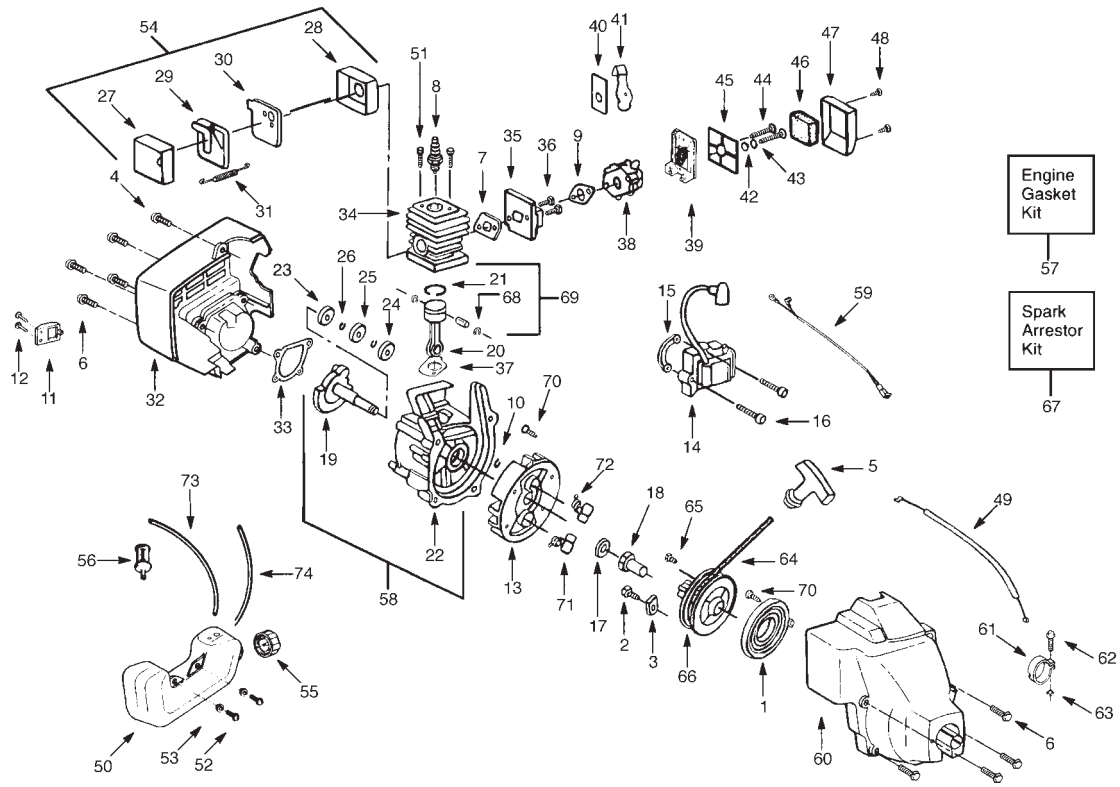

MODEL	Maxi Trim Lite
PRODUCT NO.	9527153-60

Engine Gasket Kit
57

Spark Arrestor Kit
67

Key Part Number	Description	Qty	Key Part Number	Description	Qty		
01	5300293-95/7	STARTER SPRING	1	38	5300696-42/3	KIT,CARBURETTOR	1
02	5300157-75/6	SCREW	2	39	5300385-82/9	BOX,AIR	1
03	5300275-23/6	RETAINER	2	40	5300387-47/8	PLATE,CHOKE	1
04	5300159-34/9	SCREW	1	41	5300386-86/8	SHUTTER,CHOKE	1
05	5300275-69/9	STARTER HANDLE	1	42	5300152-54/2	WAVE WASHER	1
06	5300158-10/1	SCREW	8	43	5300158-52/3	SPACER	1
07	5300192-33/2	GASKET,CYLINDER/CARB	1	44	5300158-87/9	SCREW	2
08	5300300-75/2	SPARK PLUG RCJ-8Y	1	45	5300365-69/8	PLATE,FILTER	1
09	5300191-94/6	GASKET CARB	1	46	5300365-75/5	FILTER,AIR	1
10	5300159-45/5	RETAINING RING	1	47	5300365-68/0	COVER,AIR FILTER	1
11	5300370-45/8	GUARD,MUFFLER	1	48	5300159-66/1	SCREW	2
12	5300156-75/8	SCREW	2	49	5300367-44/7	THROTTLE CABLE ASSY	1
13	5300391-49/6	FLYWHEEL ASSEMBLY	1	50	5300492-96/3	TANK ASSY	1
14	5300391-63/7	IGNITION MODULE	1	51	5300159-53/9	SCREW	2
15	5300361-45/7	SPACER	1	52	5300158-14/3	SCREW	2
16	5300159-54/7	SCREW	2	53	5300161-31/1	WASHER	2
17	5300158-28/3	WASHER	1	54	5300693-89/1	KIT,MUFFLER	1
18	5300386-04/1	DRIVE COUPLING	1	55	5300143-47/5	FUEL CAP ASSY	1
19	5300145-32/2	CRANKSHAFT ASSY	1	56	5300143-62/4	FUEL FILTER	1
20	5300696-15/9	CONNECTING ROD ASSY	1	57	5300696-16/7	GASKET KIT,ENGINE	1
21	5300299-24/4	PISTON RING	1	58	5300147-29/4	CRANKCASE & CRANKSHAFT	1
22	5300148-61/5	CRANKCASE ASSY	1	59	5300490-18/1	HARNES,WIRING	1
23	5300321-25/3	INNER BEARING	1	60	5300697-99/1	HOUSING ASSY,FAN	1
24	5300321-24/6	OUTER BEARING	1	61	5300161-26/1	CLAMP	1
25	5300191-79/7	CRANKCASE SEAL	1	62	5300156-50/1	SCREW	1
26	5300159-41/4	RETAINING RING	2	63	5300161-24/6	NUT	1
27	5300365-78/9	BODY,MUFFLER	1	64	5300692-32/3	ROPE KIT	1
28	5300365-77/1	COVER,MUFFLER	1	65	5300160-80/0	SCREW	1
29	5300386-02/5	BAFFLE,MUFFLER,EXIT	1	66	5300694-00/6	STARTER PULLEY KIT	1
30	5300365-79/7	BAFFLE,MUFFLER	1	67	5300693-80/0	SPARK ARRESTOR KIT	1
31	5300299-30/1	MUFFLER SPRING	2	68	5300151-62/7	PISTON PIN RETAINER	2
32	5300492-82/3	SHROUD,REAR	1	69	5300696-13/4	PISTON KIT	1
33	5300191-81/3	GASKET	1	70	5300158-82/0	SCREW	1
34	5300696-87/8	KIT,CYLINDER	1	71	5300299-39/2	STARTER DOG	2
35	5300476-59/4	ADAPTOR,CARBURETTOR	1	72	5300475-70/3	SPRING,STARTER DOG	2
36	5300160-14/9	SCREW	2	73	5300692-47/1	FUEL LINE KIT	1
37	5300192-23/3	GASKET,CYLINDER	1	74	5300692-16/6	VENT PIPE	1