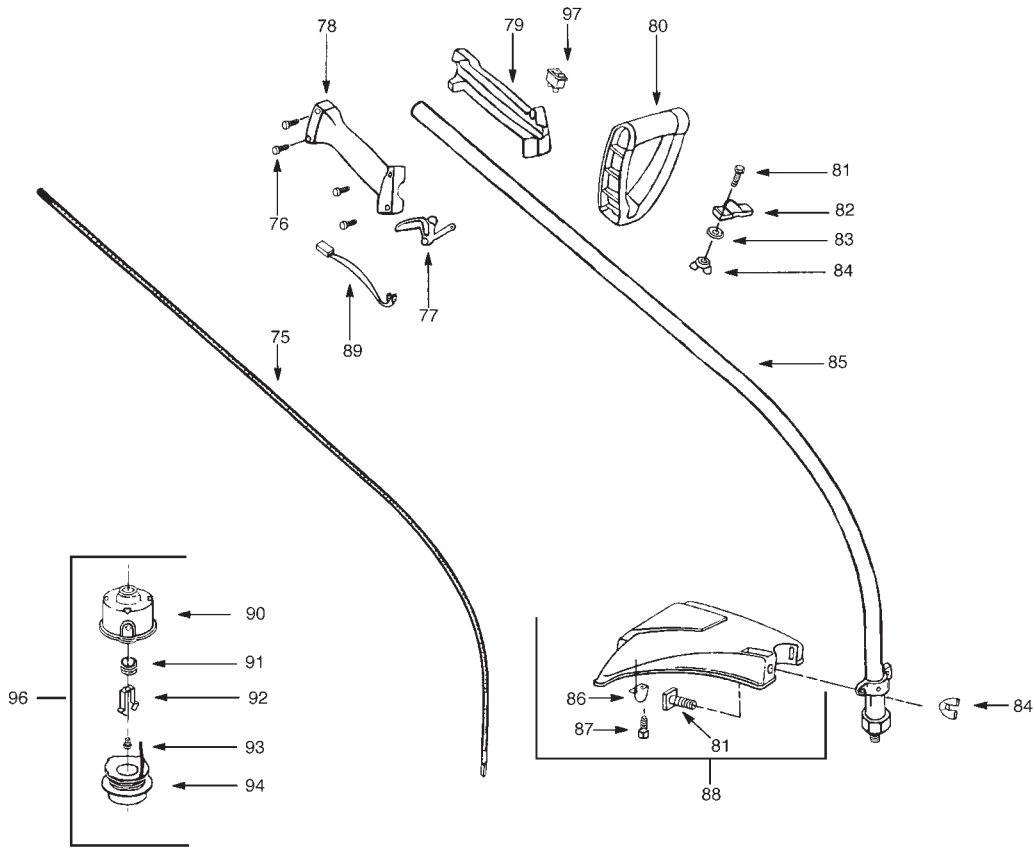

MODEL	Maxi Trim Lite	
PRODUCT NO.	9527153-60	

Key Part Number	Description	Qty
75	5304024-73/9 DRIVESHAFT	1
76	5300158-80/4 SCREW	4
77	5300386-82/7 TRIGGER	1
78	5300385-81/1 HOUSING,THROTTLE,R/H	1
79	5300953-82/4 HOUSING,THROTTLE,L/H	1
80	5300387-08/0 HANDLE,ASSIST	1
81	5300158-20/0 BOLT HANDLE SHIELD	2
82	5300385-99/3 CLAMP,HANDLE	1
83	5300920-62/5 WASHER	1
84	5300161-52/7 NUT,WING	2
85	5300954-39/2 HOUSING ASSY,DRIVESHAFT	1
86	5300952-38/8 LINE LIMITER	1
87	5300158-14/3 SCREW	1
88	5300696-86/0 SHEILD KIT ASSY	1
89	5300490-72/8 IGNITION WIRE	1
90	5300696-90/2 HUB ASSY	1
91	5304014-64/9 SPRING	1
92	5304014-66/4 CLIP,RETAINER	1
93	5304014-67/2 SCREW/WASHER	1
94	9527155-74/2 SPOOL & LINE	1
95	5300695-72/2 SWITCH	1
96	5300474-98/7 CUTTING HEAD ASSY	1

MODEL	Maxi Trim Lite	
PRODUCT NO.	9527153-60	

Key Part Number	Description	Qty
97	5300384-04/6 LIMITER CAP	
98	5300697-28/0 KIT,PRIMER BULB	
99	5300696-68/8 KIT,CARBURETTOR REPAIR	