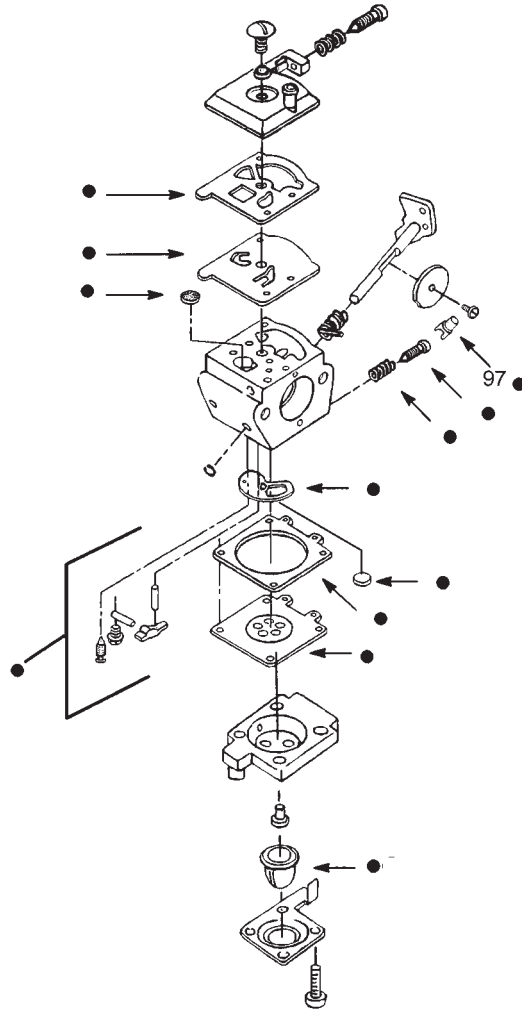

MODEL	Maxi Trim Lite	
PRODUCT NO.	9527153-60	

Key Part Number	Description	Qty
97	5300384-04/6 LIMITER CAP	
98	5300697-28/0 KIT,PRIMER BULB	
99	5300696-68/8 KIT,CARBURETTOR REPAIR