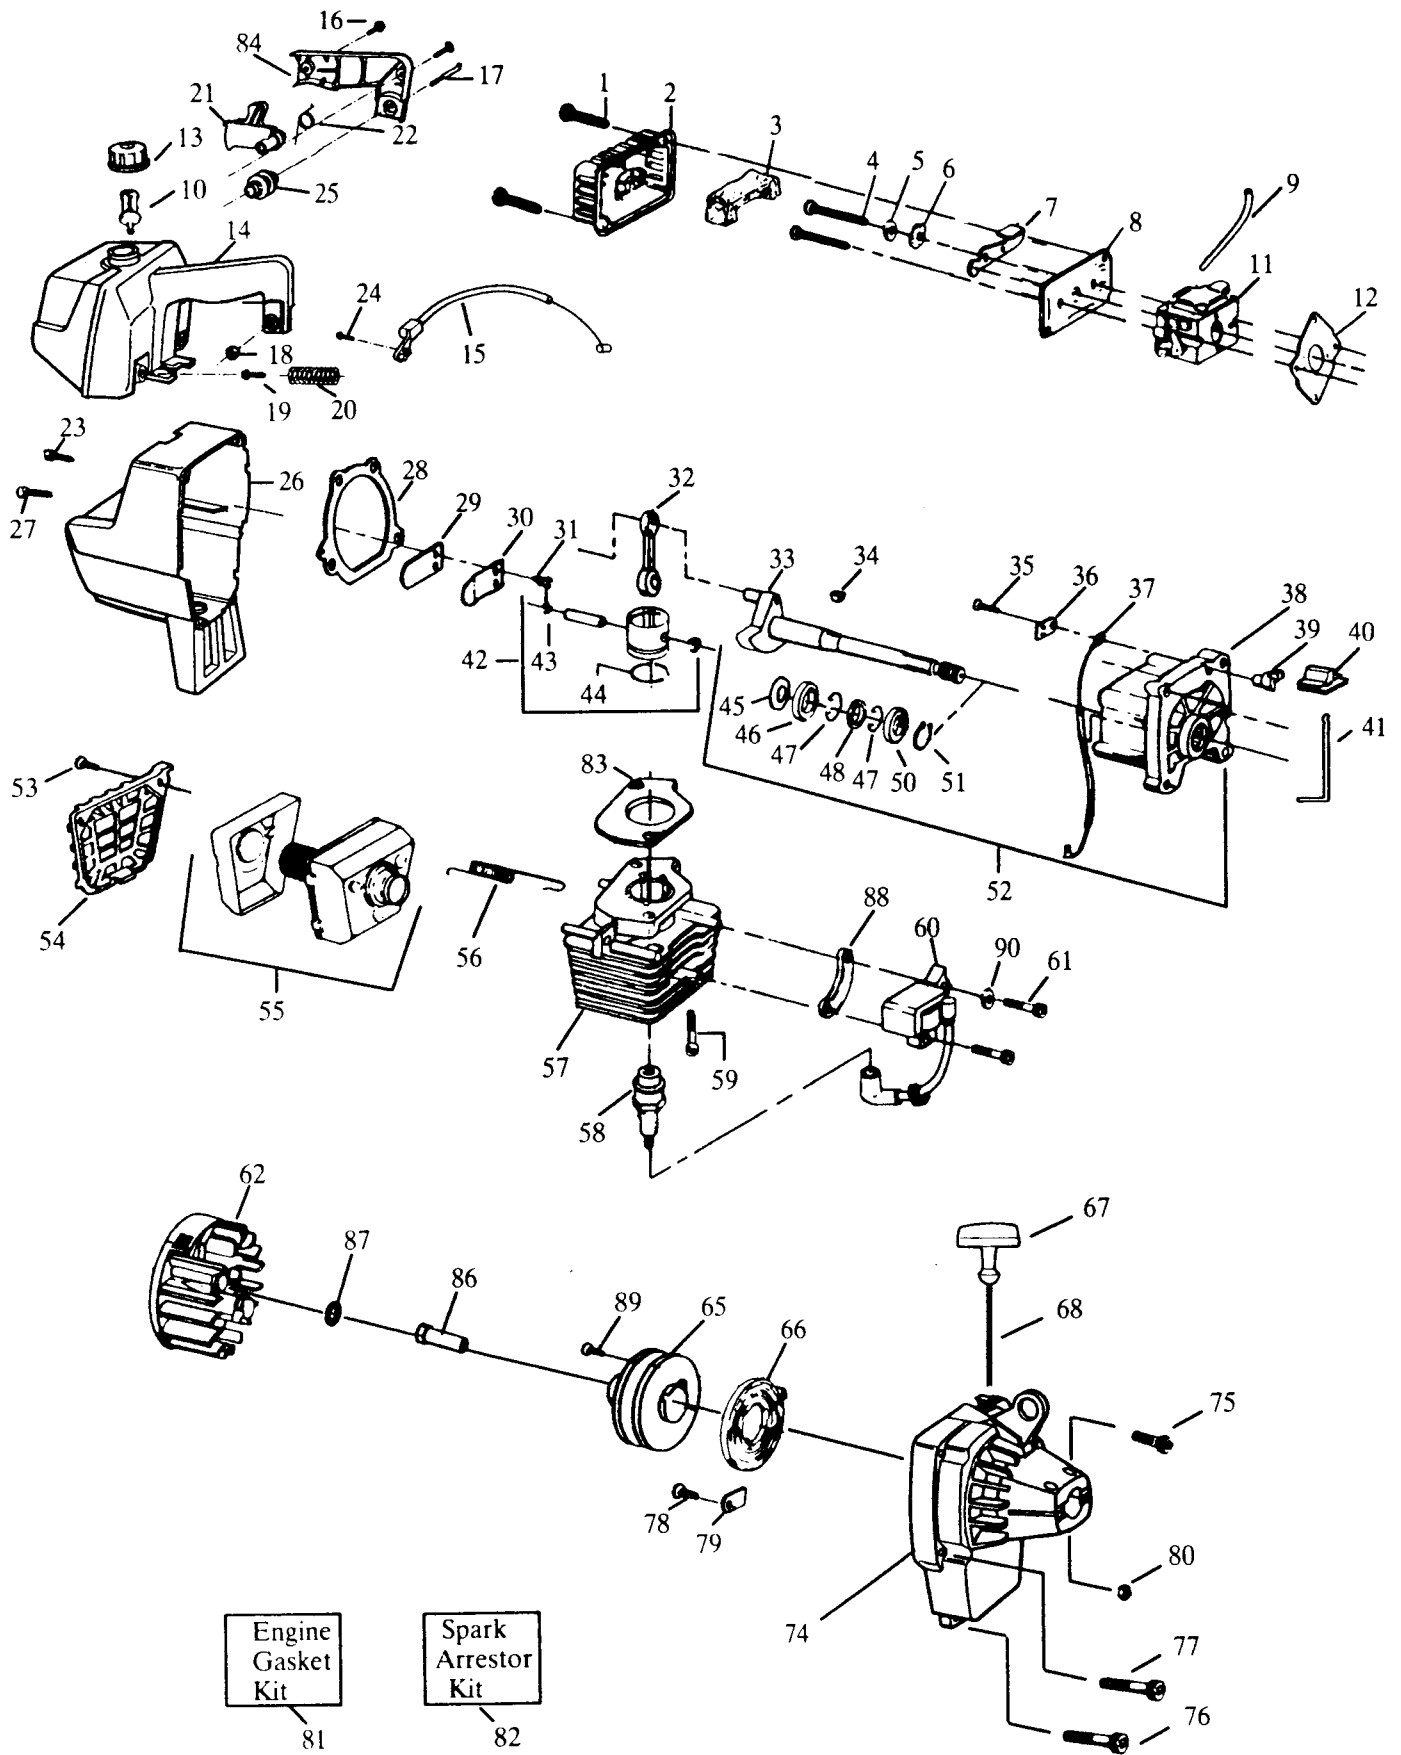

↙ = Part Change

† = Engine Gasket Kit Contents

Key No.	Part No.	Description	Key No.	Part No.	Description
1	530-015773	Screw	50	530-032102	Outer Bearing
2	530-027529	Air Filter Cover	51	530-015789	Retaining Ring
3	530-027530	Air Filter	52	530-014004	Crankcase & Crankshaft Ass'y. (Incl. #33,38, 45 & 51)
4	530-015849	Screw			
5	530-015852	Spacer- Choke	53	530-015717	Screw
6	530-015254	Wave Washer	54	530-027781	Muffler Guard
7	530-027526	Choke Shutter	55	530-069257	Muffler Kit
8	530-027527	Air Filter Plate	56	530-036409	Muffler Spring
9	530-069247	Fuel Line Kit	57	✓ 530-069627	Cylinder
10	530-014362	Fuel Pick-up Ass'y.	58	530-030075	Spark Plug (RCJ-8)
	✓ 530-069637	Carburetor (WA-217) (Incl. Limiter Cap)	59	✓ 530-001624	Screw
11			60	530-039134	Ignition Module Kit
12	530-019156	Carburetor Gasket	61	530-015776	Screw
13	† 530-014347	Fuel Cap Ass'y.	62	✓ 530-047198	Flywheel Ass'y.
14	530-029552	Handle & Tank Ass'y.	65	530-069291	Starter Pulley
15	530-037499	Throttle Cable Ass'y.	66	530-029395	Starter Spring
16	530-015805	Screw	67	530-027569	Starter Handle
17	530-015809	Screw	68	530-069232	Rope Kit
18	530-015807	Nut	74	530-047162	Fan Housing
19	530-015713	Screw	75	530-015767	Screw
20	530-027926	Rear Isolator Spring	76	530-015770	Screw
21	530-027924	Throttle Trigger	77	530-015769	Screw
22	530-027925	Throttle Spring	78	530-015496	Screw
23	530-015810	Screw	79	530-027523	Pulley Retainer
24	530-015775	Screw	80	530-015768	Locknut
25	530-024256	Isolator	81	530-069276	Engine Gasket Kit (†Indicates Contents)
26	✓ 530-038080	Shroud	82	952-701612	Spark Arrestor Kit
27	530-015771	Screw	83	† 530-019178	Cylinder Gasket
28	530-019154	Gasket	84	530-027917	Handle Cover
29	† 530-027593	Reed	86	530-027953	Drive Coupling
30	530-027594	Reed Stop	87	530-015828	Washer
31	✓ 530-016064	Screw	88	530-027525	Spacer
32	530-014005	Connecting Rod Ass'y.	89	✓ 530-016080	Screw (Incl. in Starter Pulley Kit)
33	530-010945	Crankshaft Ass'y- See Service Reference 1	90	530-015811	Washer
34	530-015126	Flywheel Key			
35	530-015780	Screw			
36	530-027546	Switch Insulator			
37	530-027547	Lead Wire			
38	530-014016	Crankcase Ass'y. (Incl. #46,47,48 & 50)			
39	530-027545	Switch Ramp			
40	✓ 530-038309	Switch Cover			
41	530-027959	Switch Spring			
42	530-069274	Piston Kit (Incl. #43,44 & Pin)			
43	530-015162	Piston Pin Retainer			
44	530-026413	Piston Ring			
45	★★★★	Spacer- See Service Reference 1			
46	530-032103	Inner Bearing			
47	530-015787	Retaining Ring			
48	530-019158	Crankshaft Seal			

✓ = Part Change

† = Engine Gasket Kit Contents