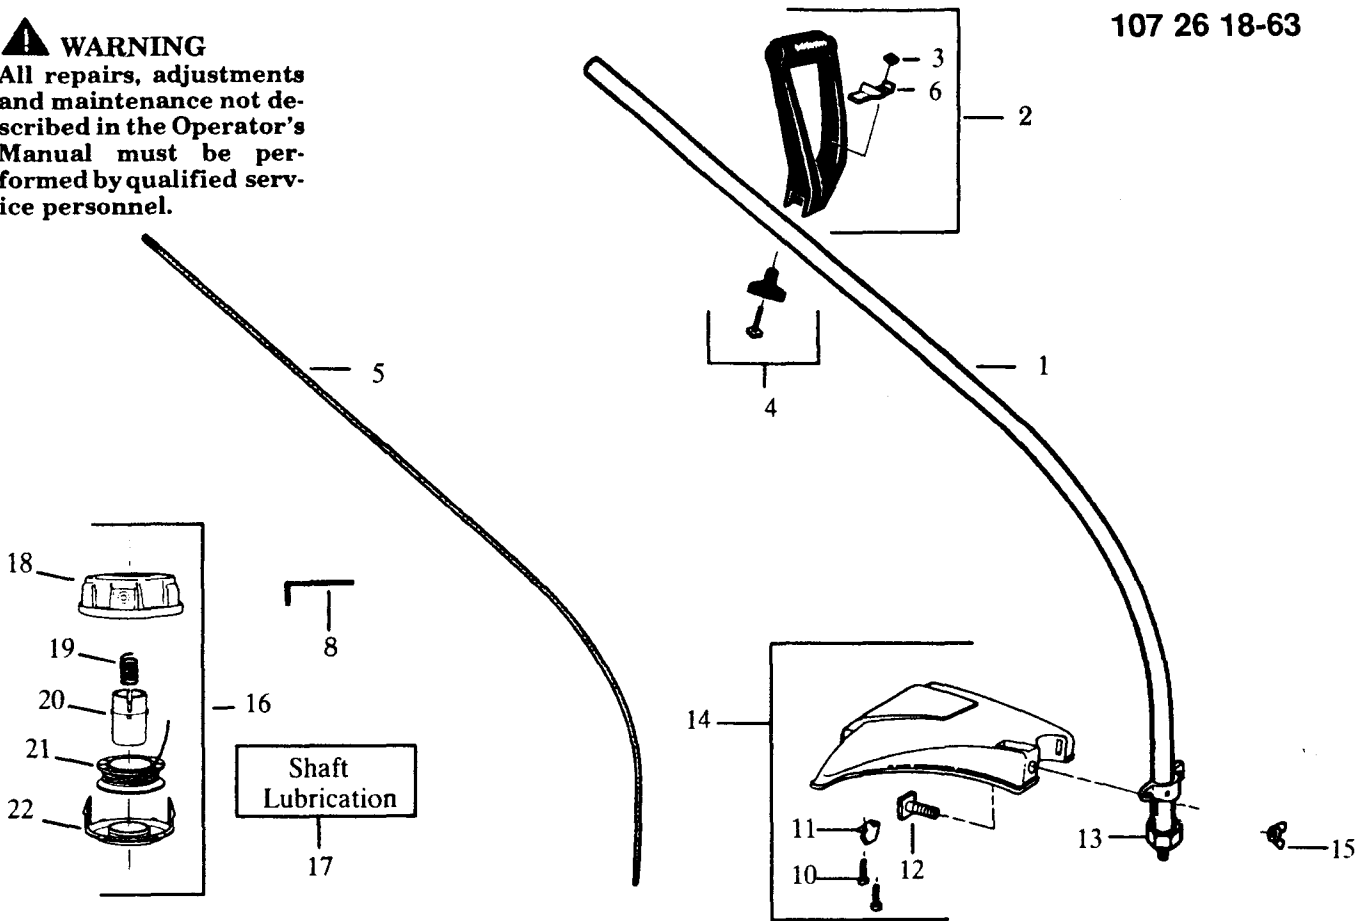

Prod. No: 952 71 52-77

SPAREPARTS

107 26 18-63

▲ WARNING
 All repairs, adjustments and maintenance not described in the Operator's Manual must be performed by qualified service personnel.

Key No.	Part No.	Description	Key No.	Part No.	Description
1 ✓	530-095285	Drive Shaft Housing	18 ✓	530-094878	Hub Ass'y.
2	530-069496	Handle	19	530-094830	Spring
3	530-015610	Nut	20	530-094827	Release Button
4 ✓	530-069252	"T" Handle	21	952-715508	Spool w/Line
5	530-094679	Drive Shaft	22	530-094828	Cover
6	530-094742	Clamp			
8 ✓	530-031159	Hex Wrench (5/32)			
10 ✓	530-015886	Screw			
11 ✓	530-095249	Line Limiter			
12 ✓	530-015820	Screw			
13	530-094543	Dust Cup			
14 ✓	530-069666	Shield Kit Ass'y. (Incl. #10 &11)			
15 ✓	530-016118	Wing Nut			
16	952-715552	Cutting Head Ass'y.			
17	952-715519	Shaft Lubrication			

✓ = Part Change

† = Engine Gasket Kit Contents

Carburetor Assembly (WA-217) #530-069637

Key No.	Part No.	Description
1	✓ 530-038404	Limiter Cap Carburetor Repair Kit (● Indicates Contents)
2	✓ 530-069460	