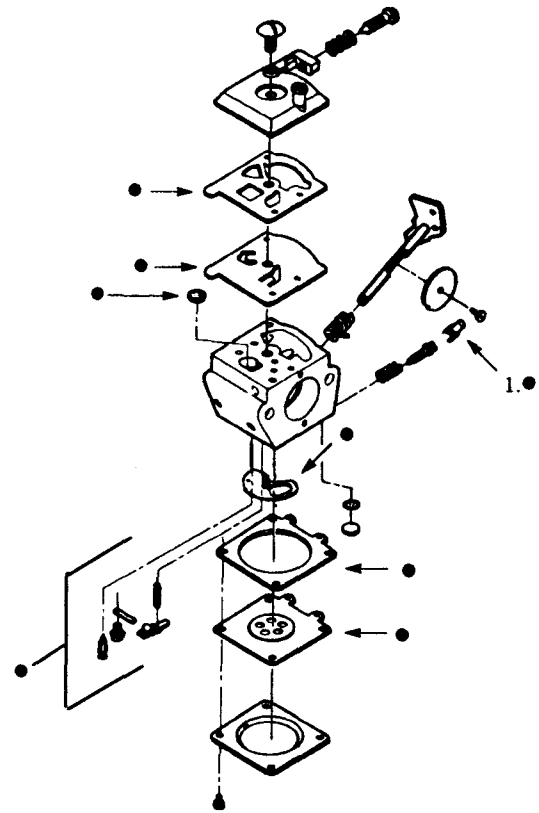

Carburetor Assembly (WA-217) #530-069637

Key No.	Part No.	Description
1	✓ 530-038404	Limiter Cap Carburetor Repair Kit (● Indicates Contents)
2	✓ 530-069460	

Carb.
Repair
Kit

2.