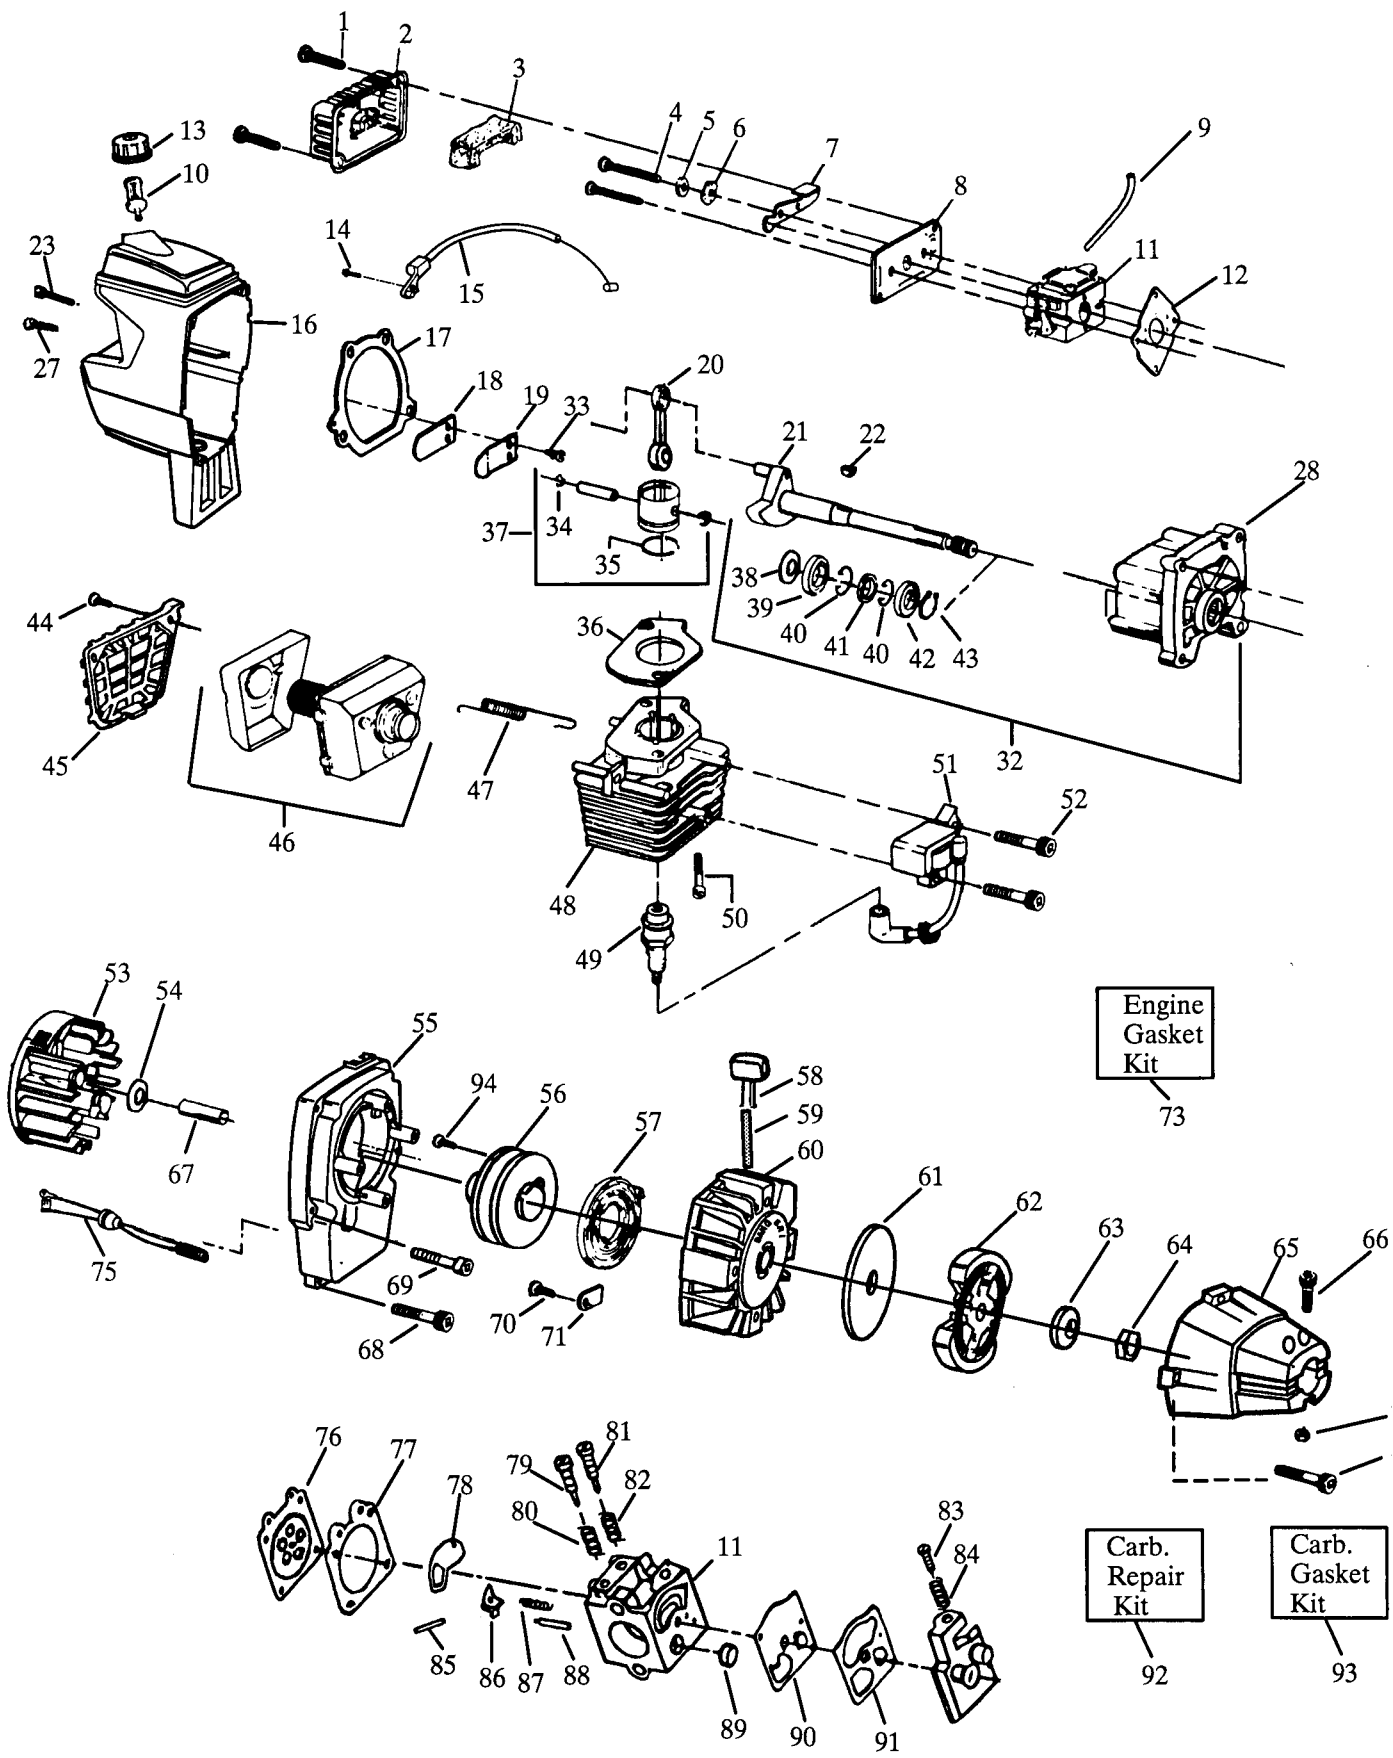

No.	Part no	Description	No.	Part no.	Description
1	530 01 57-73	Screw	51	530 03 91-34	Ignition Module Kit
2	530 02 75-29	Air Filter Cover	52	530 01 51-28	Screw
3	530 02 75-30	Air Filter	53	530 03 91-36	Flywhel Ass'y.
4	530 01 58-49	Screw	54	530 01 60-30	Washer
5	530 01 58-52	Spacer	55	530 02 93-89	Fan Housing
6	530 01 52-54	Wave Washer	56	530 06 92-91	Starter Pulley
7	530 02 75-26	Choke Shutter	57	530 02 93-95	Starter Spring
8	530 02 75-27	Air Filter Plate	58	530 02 75-69	Starter Handle
9	530 06 92-47	Fuel Line Kit	59	530 06 92-32	Rope Kit
10	530 01 43-62	Fuel Pick-up Ass'y.	60	530 01 41-80	Pulley Housing Ass'y.
N 11	530 03 53-48	Carburetor (WT-300)	61	530 09 41-89	Clutch Washer
12	530 01 91-56	+ Carburetor Gasket	62	530 06 92-54	Clutch
13	530 01 43-47	Fuel Cap Ass'y.	63	530 01 57-96	Washer
14	530 01 57-75	Screw	64	530 00 17-33	Nut
N 15	530 04 70-40	Throttle Cable Ass'y.	65	530 01 42-11	Clutch Housing
16	530 02 95-51	Shroud & Tank Ass'y.	66	530 01 57-67	Screw
17	530 01 91-54	+ Gasket	67	530 02 75-11	Spacer
18	530 02 75-93	Reed	68	530 01 57-70	Screw
19	530 02 75-94	Reed Stop	69	530 01 57-69	Screw
20	530 01 09-60	Connecting Rod Ass'y. (Incl. Bearings)	70	530 01 54-96	Screw
21	530 01 09-34	Crankshaft Ass'y.	71	530 02 75-23	Pulley Retainer
22	530 01 51-26	Flywheel Key	72	530 01 57-68	Locknut
23	530 01 58-10	Screw	73	530 06 92-76	Engine Gasket Kit (+ Indicates Contents)
27	530 01 57-71	Screw	N 75	530 04 71-45	Lead Wire/Grommet
28	530 01 40-16	Crankcase Ass'y. (Incl. 39-42)	76	530 03 50-14	* + Metering Diaphragm
32	530 01 40-15	Crankcase & Crankshaft Ass'y. (21-28, 38 & 43)	77	530 03 51-51	* + Metering Diaphragm Gasket
33	530 01 52-41	Screw	78	530 03 51-47	* + Circuit Plate Gasket
34	530 01 51-62	Piston Pin Retainer	79	530 03 51-42	Hi Speed Needle
35	530 02 58-75	Piston Ring	80	505 31 67-21	Hi Speed Needle Spring
36	530 01 91-78	+ Cylinder Gasket	81	530 03 51-41	Idle Needle
37	530 06 92-77	Piston Kit (Incl. 34, 35 & pin)	82	501 46 73-01	Idle Needle Spring
38	530 01 57-88	Spacer	83	530 03 52-03	Idle Needle Screw
39	530 03 21-03	inner Bearing	84	530 03 52-08	Idle Speed Spring
40	530 01 57-87	Retaining Ring	85	505 52 01-25	+ Metering Lever Pin
41	530 01 91-58	Crankshaft Seal	86	505 52 01-27	+ Metering Lever
42	530 03 21-02	Outer Bearing	87	530 03 51-88	+ Metering Lever Spring
43	530 01 57-89	Crankshaft Retaining Ring	88	503 11 70-01	+ Inlet Needle Valve
44	530 01 57-17	Screw	89	530 03 51-78	+ Inlet Screen
45	530 02 77-81	Muffler Guard	90	530 03 51-66	* + Pump Diaphragm
46	530 06 92-57	Muffler Kit	91	504 13 09-06	* + Pump Gasket
47	530 03 64-09	Muffler Spring	92	505 52 01-30	Carb. Kwik Repair Kit (+ Indicates Contents)
48	530 01 22-38	Cylinder	93	530 03 51-85	Carb. Gasket/Diaphragm Kit (* Indicates Contents)
49	530 03 00-58	Spark Plug	94	530 01 58-23	Screw (Incl. in Starter Pulley Kit)
50	530 01 52-39	Screw			

+ = Engine Gasket Kit Contents

N = NEW PARTS