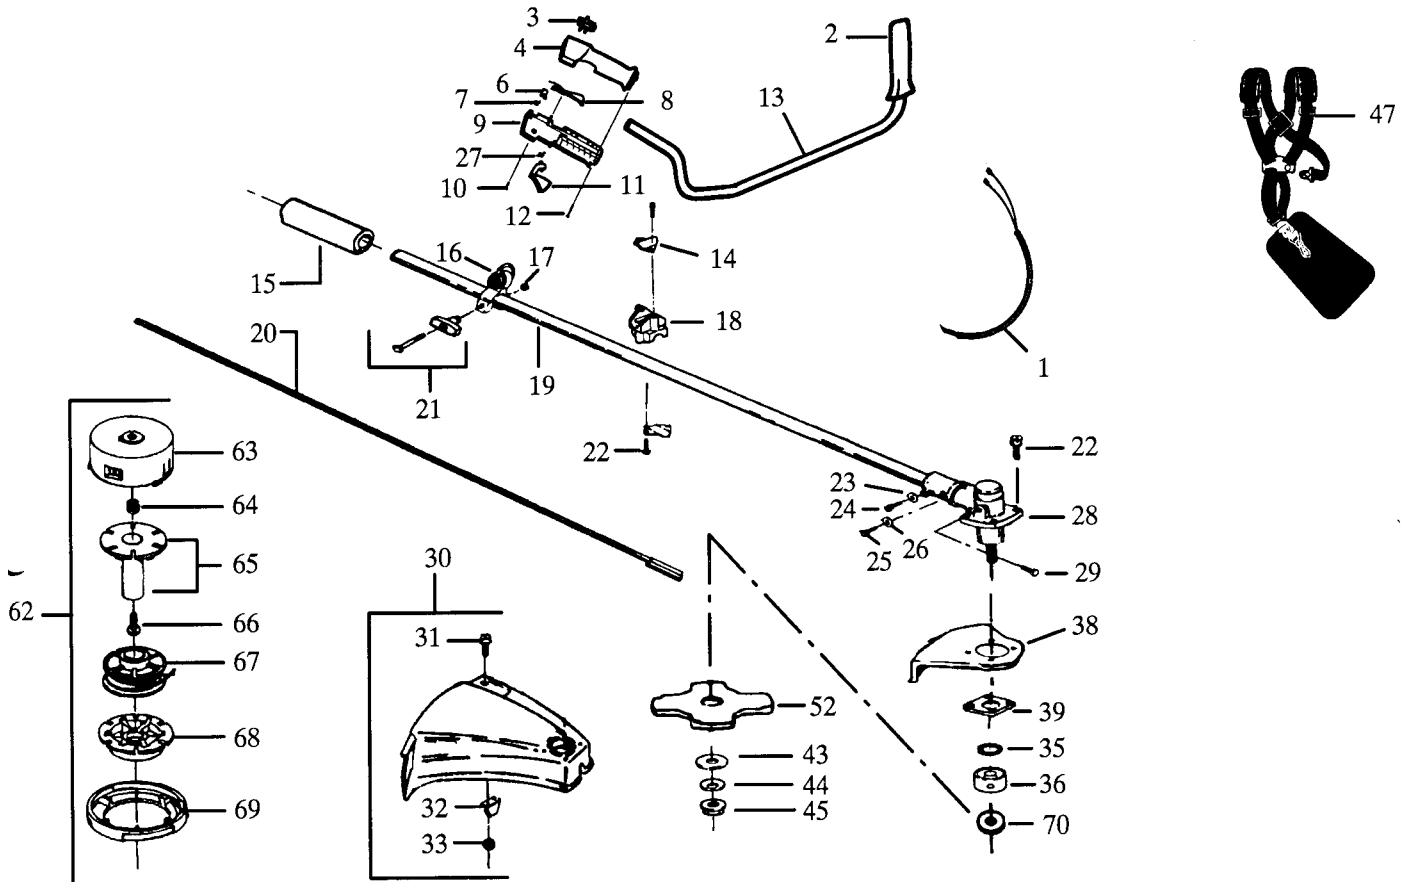

Prod. nr. 952 71 52-98

SPAREPARTS

107 26 22-62

No.	Part no	Description	No.	Part no.	Description
N 1	530 04 71-44	Wire Harness Ass'y.	27	502 19 93-01	Trigger Spring
2	530 03 64-05	Grip	28	530 09 45-68	Gear Box Ass'y.
3	503 09 83-02	Rocker Switch	29	530 09 46-16	Screw
4	502 20 85-02	Throttle Hsg.-Left	30	530 06 92-56	Shield Kit
6	502 20 96-02	Throttle Lock	31	530 01 50-37	Screw
7	502 20 97-01	Spring	32	530 09 45-70	Line Limiter
8	502 19 94-03	Throttle Lockout	33	534 23 59-01	Locknut
9	502 20 86-02	Throttle Hsg.-Right	35	530 09 46-40	Seal
10	503 21 07-19	Screw	36	530 09 46-39	Dust Cup
11	502 19 92-03	Throttle Trigger	38	530 09 51-79	Shield
12	503 21 07-38	Screw	39	530 02 76-15	Shield Retention Plate
13	530 01 46-72	Handlebar	43	530 01 57-92	Washer
14	530 09 45-72	Handlebar Bracket	44	530 01 54-92	Washer
15	530 02 77-06	Drive Shaft Pad	45	530 01 57-93	Nut
16	530 09 46-86	Clamp Harness Ass'y.	46	530 03 01-02	Shaft Lubrication
17	530 01 51-97	Nut	47	502 21 17-03	Shoulder Strap
18	530 01 22-07	Handlebar Clamp	52	952 71 55-20	Weed Blade
19	530 09 48-70	Drive Shaft Housing	62	952 71 55-45	Cutting Head Ass'y.
20	530 09 45-66	Drive Shaft	63	530 09 45-62	Hub
21	530 06 92-52	"T" Handle Ass'y.	64	530 09 49-56	Spring
22	-	Screw	65	530 06 93-12	Locking Plate Kit
	530 01 57-91	Use w/metal shield	66	530 01 55-42	Screw
	530 09 22-43	Use w/plastic shield	67	952 71 55-10	Spool w/Line
23	530 01 53-28	Lockwasher	68	530 09 45-22	Release Button
24	530 09 46-12	Screw	69	530 09 45-21	Cover
25	530 00 17-11	Screw	70	530 09 45-71	Grass Washer
26	530 00 16-42	Lockwasher			