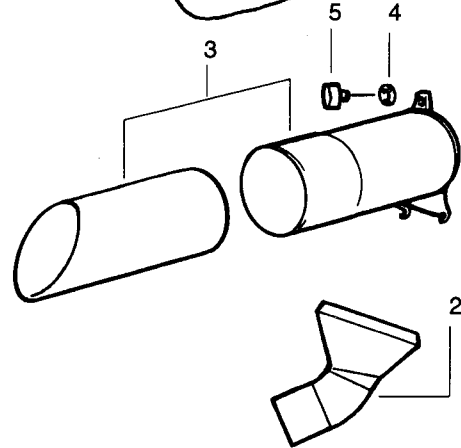

✓ = NEW PART NUMBER FOR THIS IPL * = REFER TO THE SERVICE REFERENCE INDICATED FOR MORE INFORMATION. (LOCATED AT END OF IPL)
 ● = THESE PARTS ARE ILLUSTRATED FOR CLARITY. ORDER COMPLETE ASSEMBLY.

Carburetor Assembly Part Number 530069924 – (WA-229)

Carb.
Repair
Kit

2

Gasket/
Dia.
Kit

3

Key No.	Part No.	Description
1	530038403	Limiter Cap
2	530069811	Carburetor Repair Kit
3	530069844	Gasket/Diaphragm Kit

Vacuum Tube Ass'y.

KEY NO.	PART NO.	DESCRIPTION
1	530095599	Vac Bag w/Strap
2	530095470	Elbow-Vac Tube
3	530069270	Vac Tube Kit
4	530049686	Clip-Vac Tube
5	530049485	Knob-Vac Tube

✓ = NEW PART NUMBER FOR THIS IPL ★ = REFER TO THE SERVICE REFERENCE INDICATED FOR MORE INFORMATION. (LOCATED AT END OF IPL)
 ● = THESE PARTS ARE ILLUSTRATED FOR CLARITY. ORDER COMPLETE ASSEMBLY.