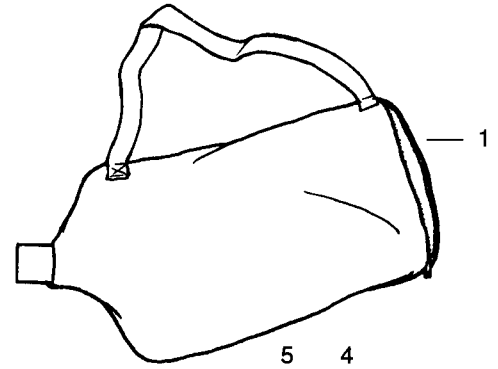

✓ = NEW PART NUMBER FOR THIS IPL * = REFER TO THE SERVICE REFERENCE INDICATED FOR MORE INFORMATION. (LOCATED AT END OF IPL)
 ● = THESE PARTS ARE ILLUSTRATED FOR CLARITY. ORDER COMPLETE ASSEMBLY.

Carburetor Assembly Part Number 530069924 – (WA-229)

Carb.
Repair
Kit

2

Gasket/
Dia.
Kit

3

Key No.	Part No.	Description
1	530038403	Limiter Cap
2	530069811	Carburetor Repair Kit
3	530069844	Gasket/Diaphragm Kit

Vacuum Tube Ass'y.

KEY NO.	PART NO.	DESCRIPTION
1	530095599	Vac Bag w/Strap
2	530095470	Elbow-Vac Tube
3	530069270	Vac Tube Kit
4	530049686	Clip-Vac Tube
5	530049485	Knob-Vac Tube

✓ = NEW PART NUMBER FOR THIS IPL ★ = REFER TO THE SERVICE REFERENCE INDICATED FOR MORE INFORMATION. (LOCATED AT END OF IPL)
 ● = THESE PARTS ARE ILLUSTRATED FOR CLARITY. ORDER COMPLETE ASSEMBLY.