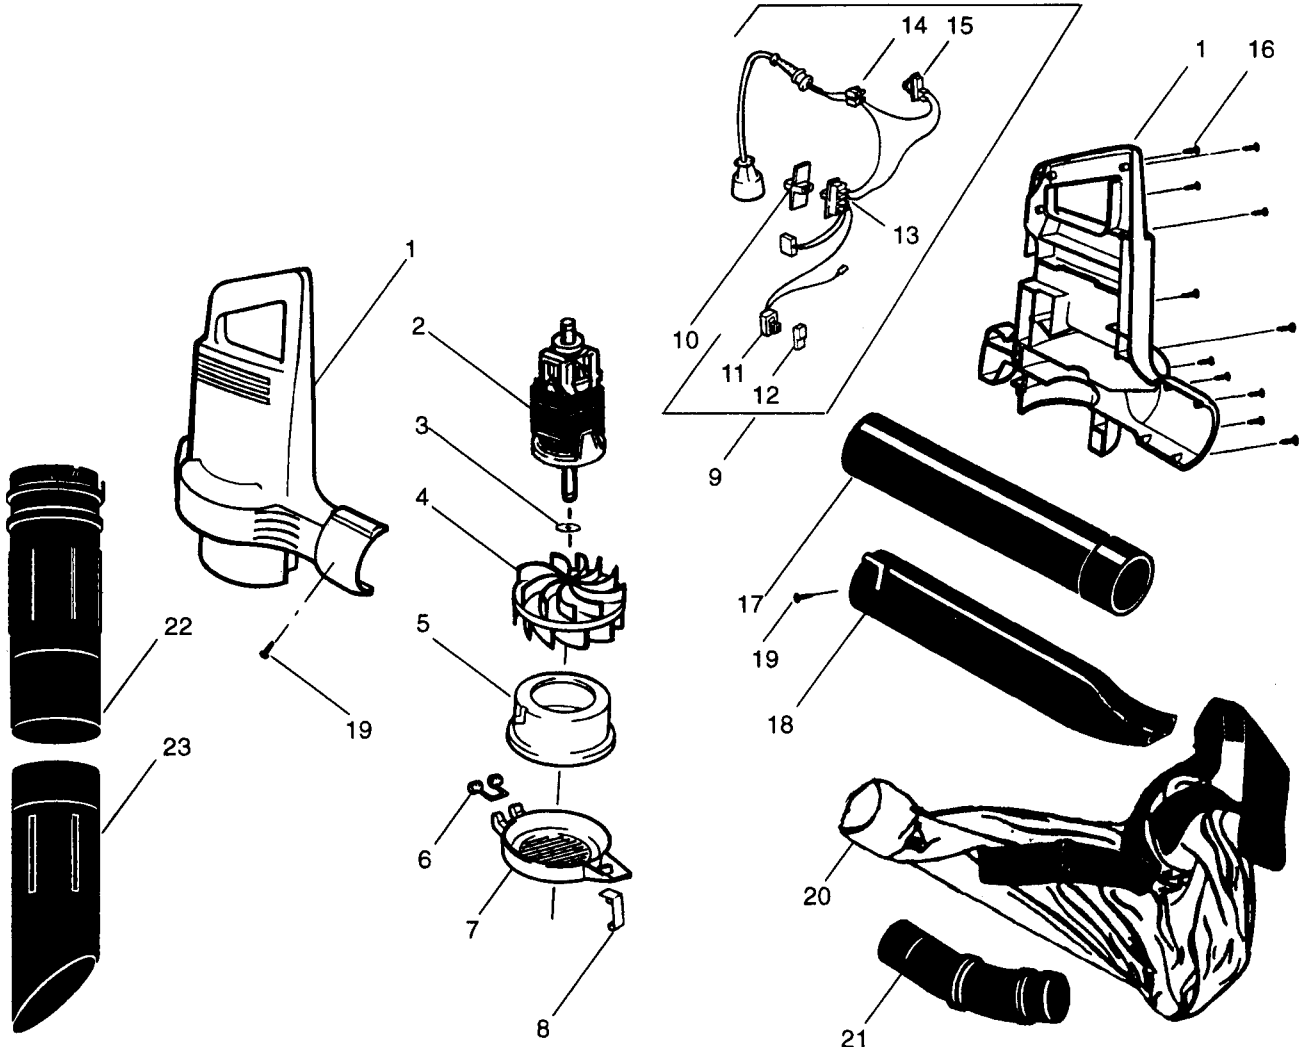

SPAREPARTS

107 26 65-62

| Ref. | Part No. | Description | Ref. | Part No. | Description |
|------|-----------|-------------------------|-----------|-----------|--------------------------|
| 1 | 530402398 | Housing Set | 17 | 530401884 | Blower Tube |
| 2 | 530402230 | Motor Assembly | 18 | 530094662 | Flare Nozzle |
| 3 | 530400897 | Washer-Impeller | 19 | 530402528 | Screw-Blower Tube |
| 4 | 530401097 | Impeller | 20 | 530402533 | Vacuum Bag |
| 5 | 530402045 | Restrictor | 21 | 530402312 | Elbow-Vac Bag |
| 6 | 530402043 | Spring Return | 22 | 530402231 | Vac Tube Inlet |
| 7 | 530402635 | Inlet cover | 23 | 530402232 | Vac Tube Lower |
| 8 | 530402044 | Lever Spring | | | |
| 9 | - | Harness (Incl. 11-15) | | | |
| | 530402225 | Europe | | | |
| | 530402401 | UK | | | |
| | 530402916 | Switzerland | | | |
| 10 | 530402041 | Switch Cover | Not Shown | | |
| 11 | 530402227 | Hinge Switch | | | |
| 12 | 530402636 | Cover-Hinge Switch | | | |
| 13 | 530402226 | Switch | | 530083508 | Operator's Manual Europe |
| 14 | 530400139 | Terminal Block | | | |
| 15 | 530402294 | Thermal Circuit Breaker | | | |
| 16 | 530016120 | Screw | | | |

✓ = NEW PART NUMBER FOR THIS IPL

* = REFER TO THE SERVICE REFERENCE INDICATED FOR MORE INFORMATION. (LOCATED AT END OF IPL)