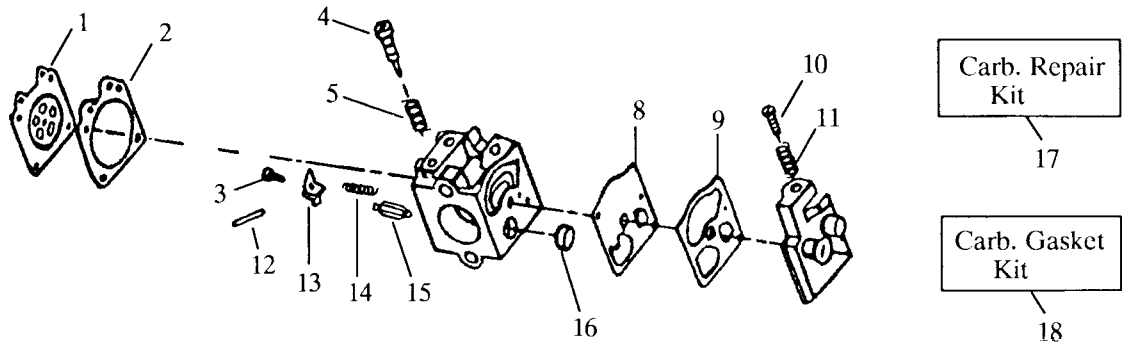

## Blower Tubes

No.	Part no	Description	No.	Part no.	Description
1	530 09 51-15	Collection Bag/Strap	1	530 09 46-62	Blower Nozzle-Flare
2	530 09 51-17	Collection Bag Elbow Tube	2	530 09 49-68	Blower Nozzle-Concentrator
3	530 09 46-52	Upper Vacuum Tube	3	530 09 46-51	Blower Tube
4	505 09 44-76	Lower Vacuum Tube			
5	530 09 46-60	Spacer			

## Carburetor Assembly Part Number 530-035263

No.	Part no	Description	No.	Part no.	Description
1	530 03 50-14	* + Metering Diaphragm	12	505 52 01-25	* + Metering Lever Pin
2	530 03 51-51	* + Metering Diaphragm Gasket	13	505 52 01-27	Metering Lever
3	530 03 50-16	Metering Lever Pin Screw	14	530 03 51-88	Metering Lever Spring
4	505 31 67-17	Mixture Needle	15	503 11 70-01	* Inlet Needle Valve
5	530 03 52-14	Mixture Needle Spring	16	530 03 51-78	* Fuel Inlet Screen
8	530 03 51-66	Fuel Pump Diaphragm	17	505 52 01-30	* Carb. Kwik Repair Kit
9	504 13 09-06	Fuel Pump Gasket			(* Indicates Contents)
10	530 03 52-03	Idle Speed Screw	18	530 03 52-19	* Carb. Gasket/Diaphragm Kit
11	530 03 52-08	* + Idle Speed Spring			(* Indicates Contents)