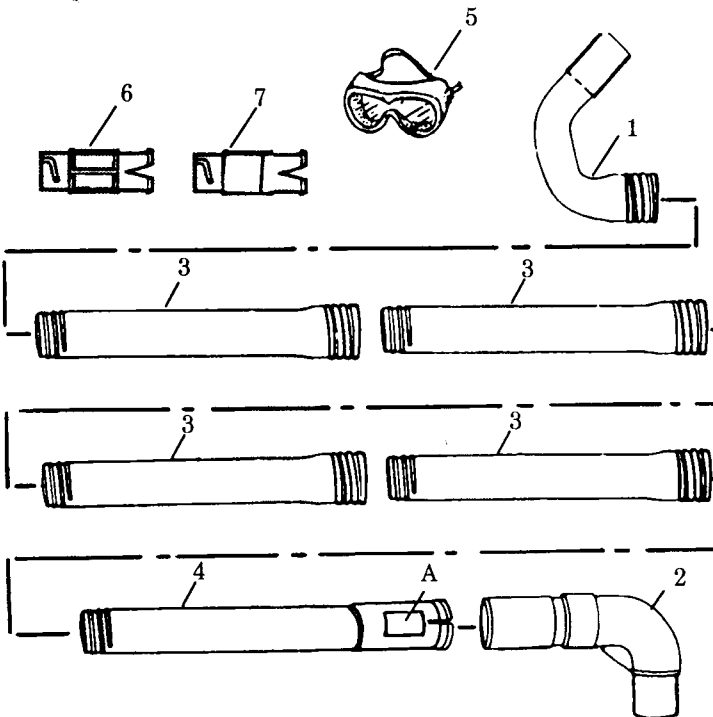

### SERVICE REFERENCE

1. When ordering a new starter pulley for your unit, please measure your existing pulley as shown by the dimensions in the illustrations below and order accordingly.

530-069291

530-069486

## Carburetor Assembly Part Number 530-035263

No.	Part no	Description	No.	Part no.	Description
1	530 03 50-14	* + Metering Diaphragm	12	505 52 01-25	* + Metering Lever Pin
2	530 03 51-51	* + Metering Diaphragm Gasket	13	505 52 01-27	Metering Lever
3	530 03 50-16	Metering Lever Pin Screw	14	530 03 51-88	Metering Lever Spring
4	505 31 67-17	Mixture Needle	15	503 11 70-01	* Inlet Needle Valve
5	530 03 52-14	Mixture Needle Spring	16	530 03 51-78	* Fuel Inlet Screen
8	530 03 51-66	Fuel Pump Diaphragm	17	505 52 01-30	* Carb. Kwik Repair Kit
9	504 13 09-06	Fuel Pump Gasket			(* Indicates Contents)
10	530 03 52-03	Idle Speed Screw	18	530 03 52-19	* Carb. Gasket/Diaphragm Kit
11	530 03 52-08	* + Idle Speed Spring			(* Indicates Contents)