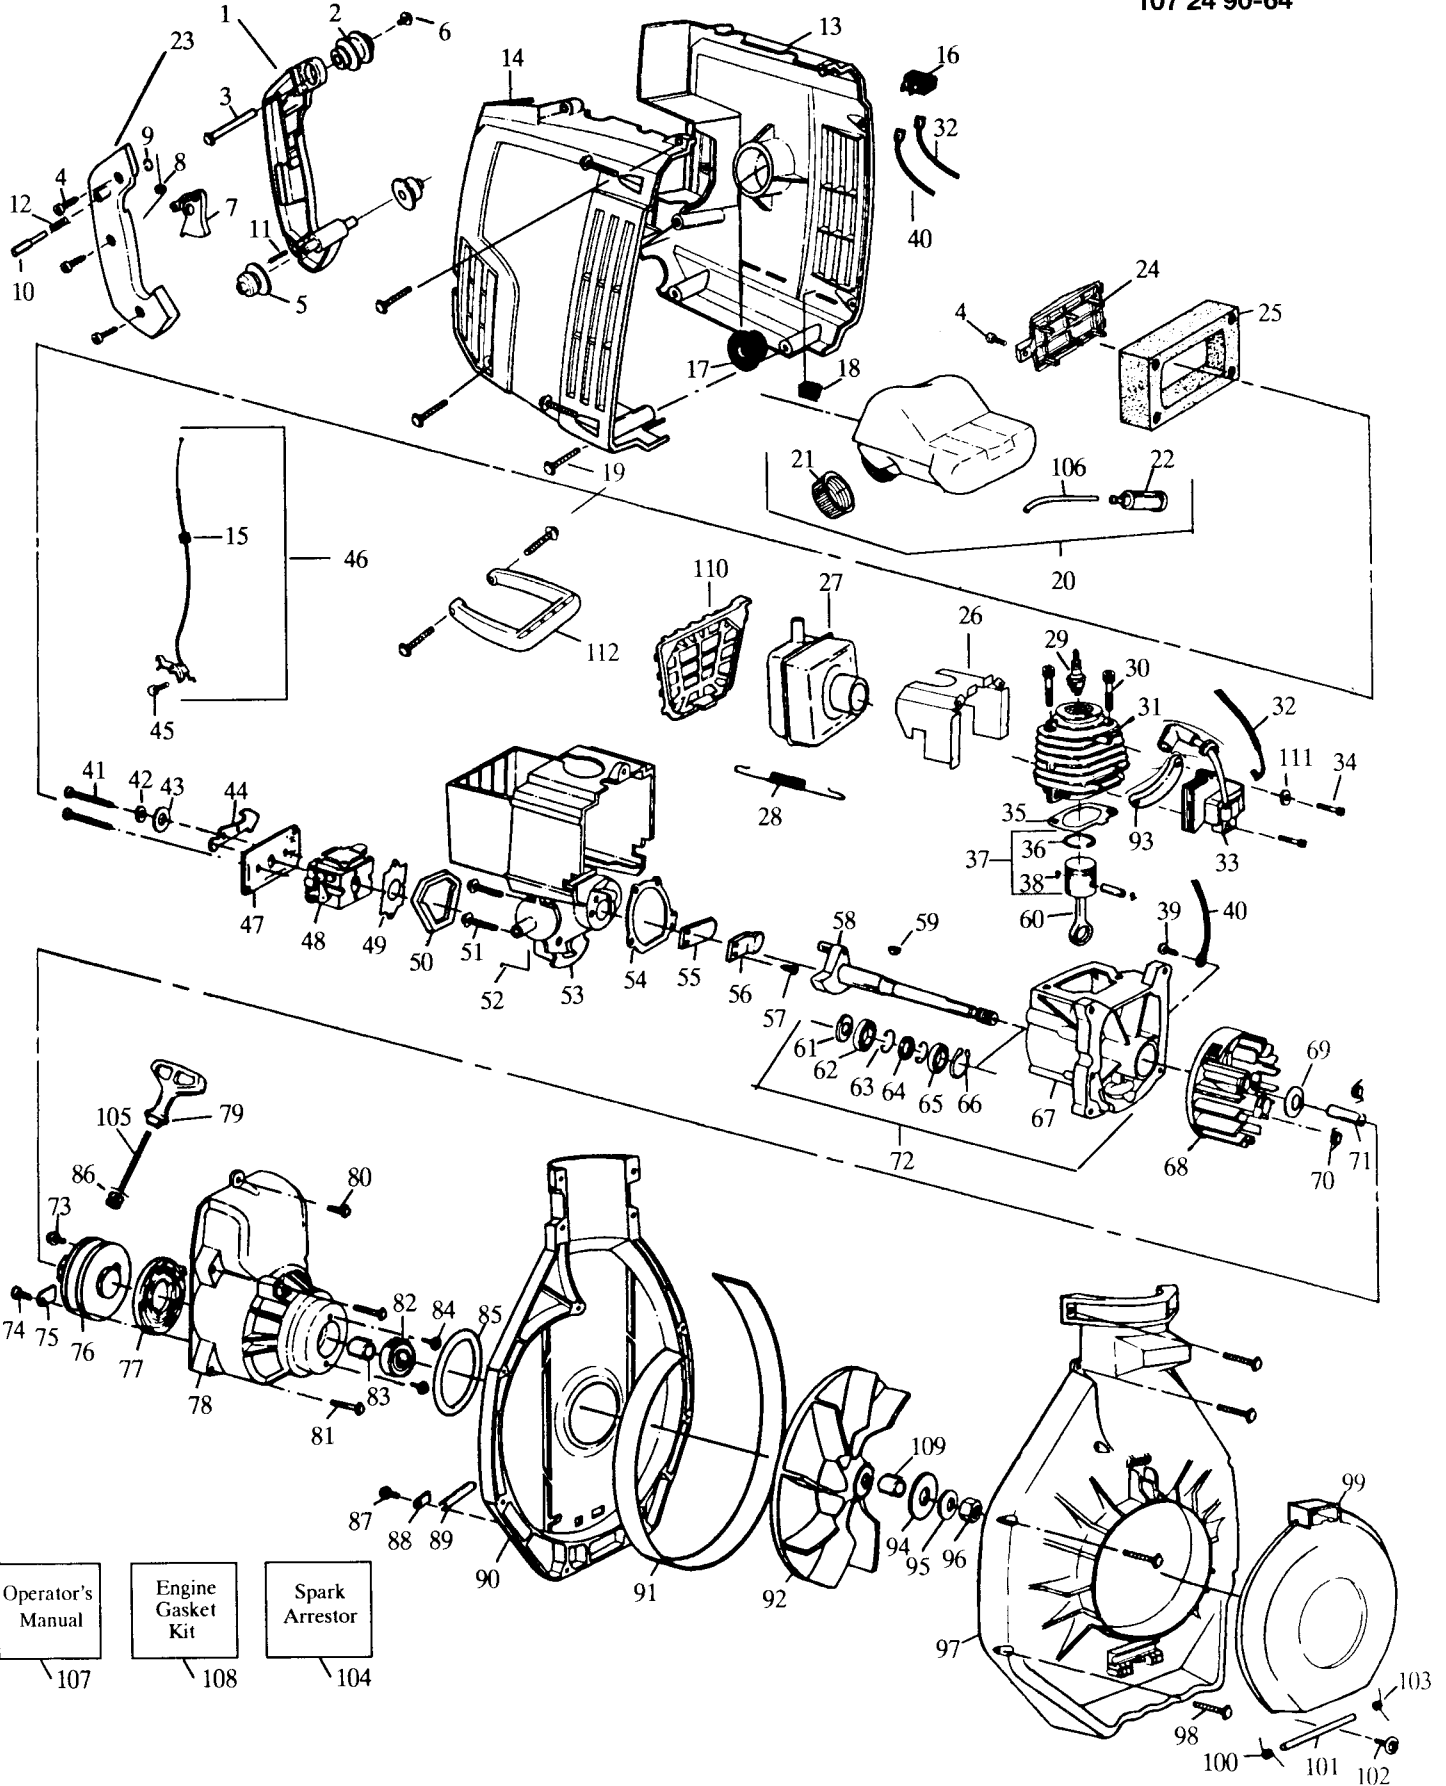

## SPAREPARTS

107 24 90-64

Operator's  
Manual

Engine  
Gasket  
Kit

Spark  
Arrestor

107

108

104

## Carburetor Assembly Part Number 530-035263

No.	Part no	Description	No.	Part no.	Description
1	530 03 50-14	* + Metering Diaphragm	12	505 52 01-25	* + Metering Lever Pin
2	530 03 51-51	* + Metering Diaphragm Gasket	13	505 52 01-27	Metering Lever
3	530 03 50-16	Metering Lever Pin Screw	14	530 03 51-88	Metering Lever Spring
4	505 31 67-17	Mixture Needle	15	503 11 70-01	* Inlet Needle Valve
5	530 03 52-14	Mixture Needle Spring	16	530 03 51-78	* Fuel Inlet Screen
8	530 03 51-66	Fuel Pump Diaphragm	17	505 52 01-30	* Carb. Kwik Repair Kit
9	504 13 09-06	Fuel Pump Gasket			(* Indicates Contents)
10	530 03 52-03	Idle Speed Screw	18	530 03 52-19	* Carb. Gasket/Diaphragm Kit
11	530 03 52-08	* + Idle Speed Spring			(* Indicates Contents)