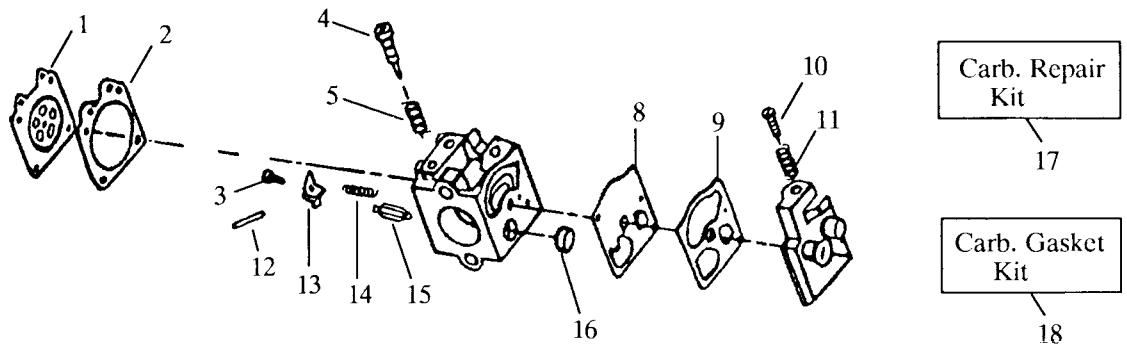

SERVICE REFERENCE

1. When ordering a new starter pulley for your unit, please measure your existing pulley as shown by the dimensions in the illustrations below and order accordingly.

530-069291

530-069486

Vacuum Tube Ass'y. 952-703540

Included in GBI 32,
optional for GBI 22.

Blower Tubes

No.	Part no	Description	No.	Part no.	Description
1	530 09 51-15	Collection Bag/Strap	1	530 09 46-62	Blower Nozzle-Flare
2	530 09 51-17	Collection Bag Elbow Tube	2	530 09 49-68	Blower Nozzle-Concentrator
3	530 09 46-52	Upper Vacuum Tube	3	530 09 46-51	Blower Tube
4	505 09 44-76	Lower Vacuum Tube			
5	530 09 46-60	Spacer			

Gutter Attachment Kit 952-715521

Carburetor Assembly Part Number 530-035263

No.	Part no	Description	No.	Part no.	Description
1	530 03 50-14	* + Metering Diaphragm	12	505 52 01-25	* + Metering Lever Pin
2	530 03 51-51	* + Metering Diaphragm Gasket	13	505 52 01-27	Metering Lever
3	530 03 50-16	* + Metering Lever Pin Screw	14	530 03 51-88	Metering Lever Spring
4	505 31 67-17	Mixture Needle	15	503 11 70-01	* Inlet Needle Valve
5	530 03 52-14	Mixture Needle Spring	16	530 03 51-78	* Fuel Inlet Screen
8	530 03 51-66	Fuel Pump Diaphragm	17	505 52 01-30	* Carb. Kwik Repair Kit (* Indicates Contents)
9	504 13 09-06	Fuel Pump Gasket	18	530 03 52-19	* Carb. Gasket/Diaphragm Kit (* Indicates Contents)
10	530 03 52-03	Idle Speed Screw			
11	530 03 52-08	* + Idle Speed Spring			