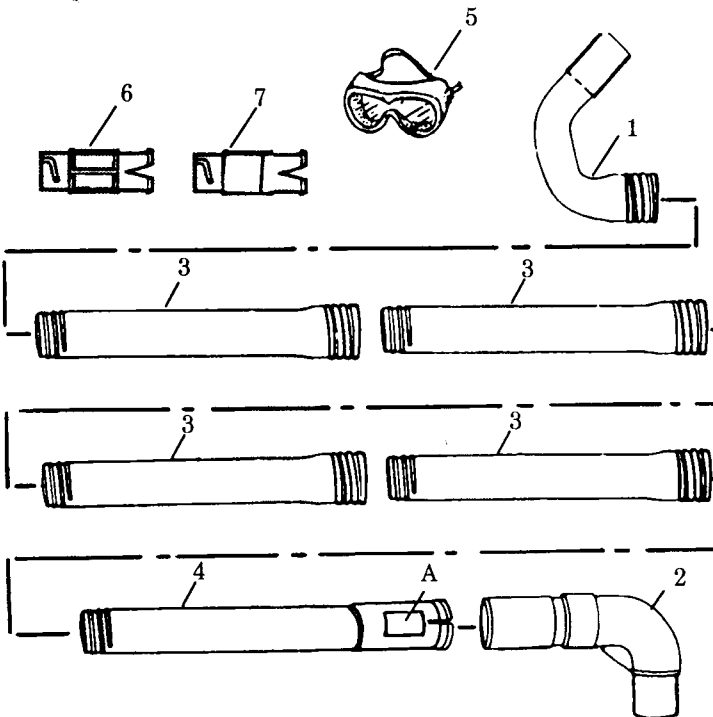

SERVICE REFERENCE

1. When ordering a new starter pulley for your unit, please measure your existing pulley as shown by the dimensions in the illustrations below and order accordingly.

530-069291

530-069486

Vacuum Tube Ass'y. 952-703540

Included in GBI 32,
optional for GBI 22.

Blower Tubes

No.	Part no	Description	No.	Part no.	Description
1	530 09 51-15	Collection Bag/Strap	1	530 09 46-62	Blower Nozzle-Flare
2	530 09 51-17	Collection Bag Elbow Tube	2	530 09 49-68	Blower Nozzle-Concentrator
3	530 09 46-52	Upper Vacuum Tube	3	530 09 46-51	Blower Tube
4	505 09 44-76	Lower Vacuum Tube			
5	530 09 46-60	Spacer			

Gutter Attachment Kit 952-715521

Carburetor Assembly Part Number 530-035263

No.	Part no	Description	No.	Part no.	Description
1	530 03 50-14	* + Metering Diaphragm	12	505 52 01-25	* + Metering Lever Pin
2	530 03 51-51	* + Metering Diaphragm Gasket	13	505 52 01-27	Metering Lever
3	530 03 50-16	* + Metering Lever Pin Screw	14	530 03 51-88	Metering Lever Spring
4	505 31 67-17	Mixture Needle	15	503 11 70-01	* Inlet Needle Valve
5	530 03 52-14	Mixture Needle Spring	16	530 03 51-78	* Fuel Inlet Screen
8	530 03 51-66	Fuel Pump Diaphragm	17	505 52 01-30	* Carb. Kwik Repair Kit (* Indicates Contents)
9	504 13 09-06	Fuel Pump Gasket	18	530 03 52-19	* Carb. Gasket/Diaphragm Kit (* Indicates Contents)
10	530 03 52-03	Idle Speed Screw			
11	530 03 52-08	* + Idle Speed Spring			