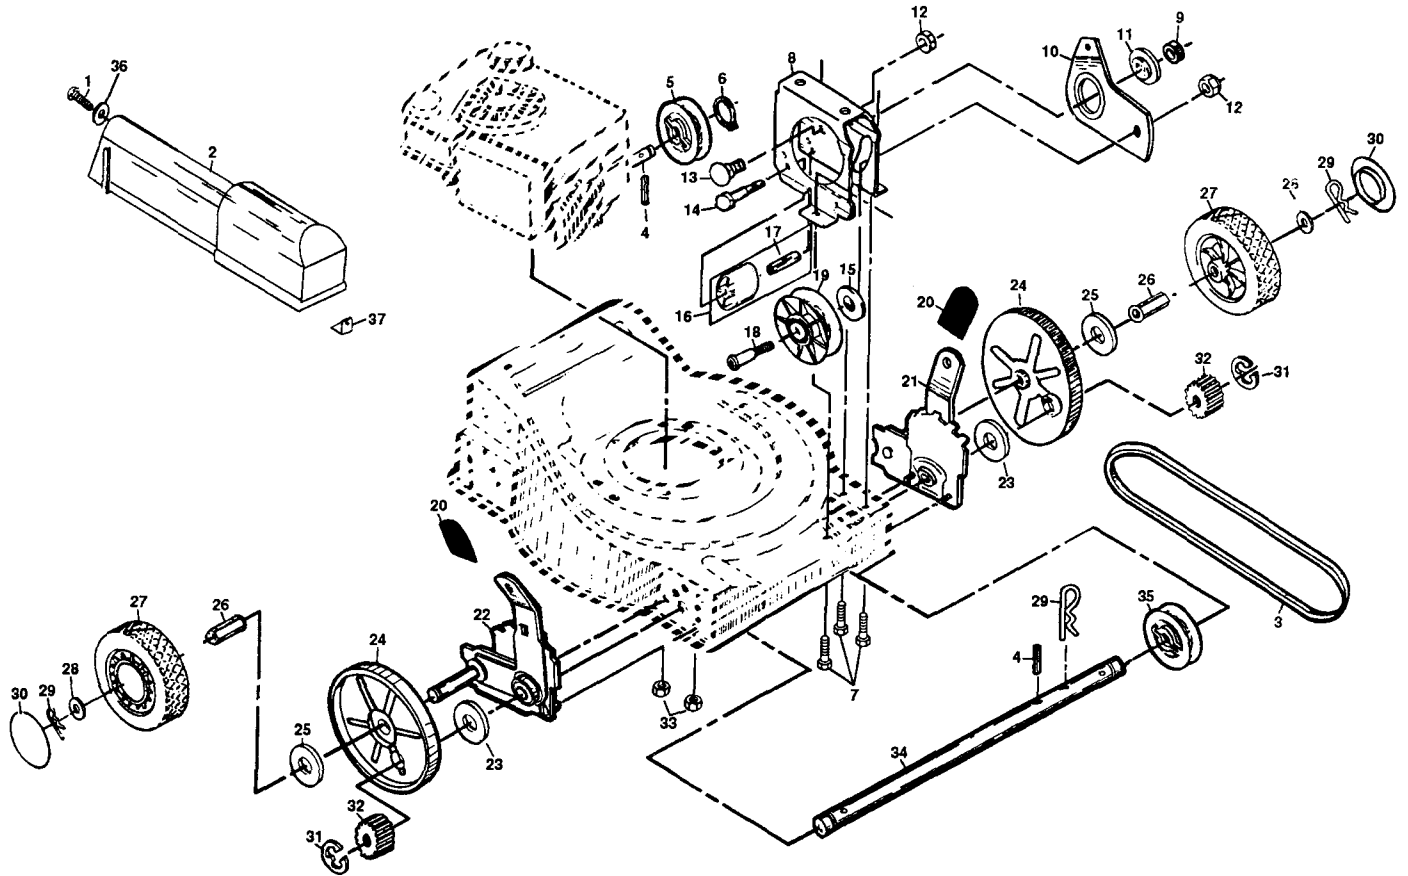

Prod.No: 954 06 88 - 01 (P 150 d Tüv)
 Engine: B & S 98982 Type: 0319 Trim: 02

SPARE PARTS

107 25 37-65

Key No.	Part No.	Description
1	5327014-73	Hex Washer Head Screw #10-24 x 1.13
2	5327014-59	Drive Cover
3	5321119-24	Drive Belt
4	5328519-80	Drive Pawl
5	5320880-43	Drive Pulley
6	8120000-30	Retaining Ring
7	5320545-83	Screw 1/4-20 x 1/2
8	5321252-46	Clutch Frame
9	5320509-62	Locknut 1/4-20
10	5321414-29	Clutch Lever
11	5320880-67	Clutch Lever Spacer
12	8736805-00	Locknut 5/16-18
13	8720705-04	Carriage Bolt 5/16-18 x 1/2
14	8747804-24	Hex Head Screw 1/4-20 x 1-1/2
15	5320880-69	Spacer
16	5320481-60	Idler Assembly (Includes Key No. 17)
17	5320885-76	Idler Spacer
18	5320885-17	Shoulder Bolt 5/16-18 x 1-3/8
19	5320885-16	Idler Pulley
20	5320878-77	Selector Knob
21	5327518-09	Selector Assembly (Left)
22	5327518-10	Selector Assembly (Right)

Key No.	Part No.	Description
23	5320881-18	Felt Washer
24	5320880-80	Dust Cover
25	5320677-25	Washer
26	5320884-46	Wheel Bushing
27	5328506-90	Wheel & Tire Assembly
28	5320521-60	Washer
29	5320851-79	Retainer Clip
30	5320774-00	Hubcap
31	8120000-58	E-Ring
32	5321370-54	Pinion
33	8736804-00	Locknut 1/4-20
34	5327005-37	Drive Shaft
35	5320880-82	Driven Pulley
37	5327014-77	Push Fastener
--	5328520-00	"Clean Under" Decal