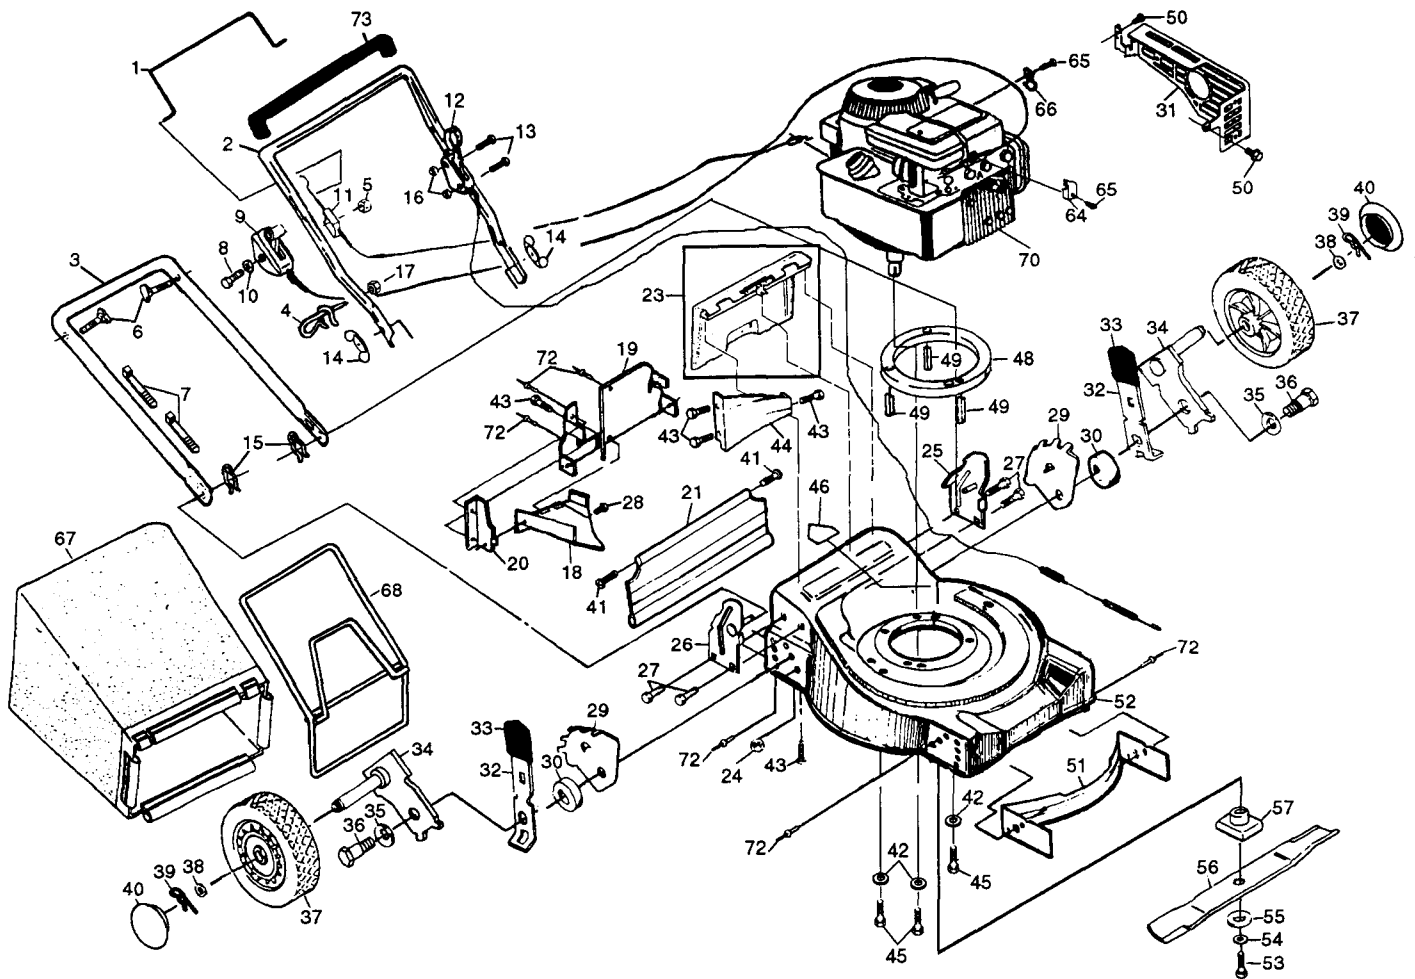

Prod.No: 954 06 88 - 01 (P 150 d Tüv)
 Engine: B & S 98982 Type: 0319 Trim: 02

SPARE PARTS

107 25 37-65

Key No.	Part No.	Description
1	5327014-73	Hex Washer Head Screw #10-24 x 1.13
2	5327014-59	Drive Cover
3	5321119-24	Drive Belt
4	5328519-80	Drive Pawl
5	5320880-43	Drive Pulley
6	8120000-30	Retaining Ring
7	5320545-83	Screw 1/4-20 x 1/2
8	5321252-46	Clutch Frame
9	5320509-62	Locknut 1/4-20
10	5321414-29	Clutch Lever
11	5320880-67	Clutch Lever Spacer
12	8736805-00	Locknut 5/16-18
13	8720705-04	Carriage Bolt 5/16-18 x 1/2
14	8747804-24	Hex Head Screw 1/4-20 x 1-1/2
15	5320880-69	Spacer
16	5320481-60	Idler Assembly (Includes Key No. 17)
17	5320885-76	Idler Spacer
18	5320885-17	Shoulder Bolt 5/16-18 x 1-3/8
19	5320885-16	Idler Pulley
20	5320878-77	Selector Knob
21	5327518-09	Selector Assembly (Left)
22	5327518-10	Selector Assembly (Right)

Key No.	Part No.	Description
23	5320881-18	Felt Washer
24	5320880-80	Dust Cover
25	5320677-25	Washer
26	5320884-46	Wheel Bushing
27	5328506-90	Wheel & Tire Assembly
28	5320521-60	Washer
29	5320851-79	Retainer Clip
30	5320774-00	Hubcap
31	8120000-58	E-Ring
32	5321370-54	Pinion
33	8736804-00	Locknut 1/4-20
34	5327005-37	Drive Shaft
35	5320880-82	Driven Pulley
37	5327014-77	Push Fastener
--	5328520-00	"Clean Under" Decal