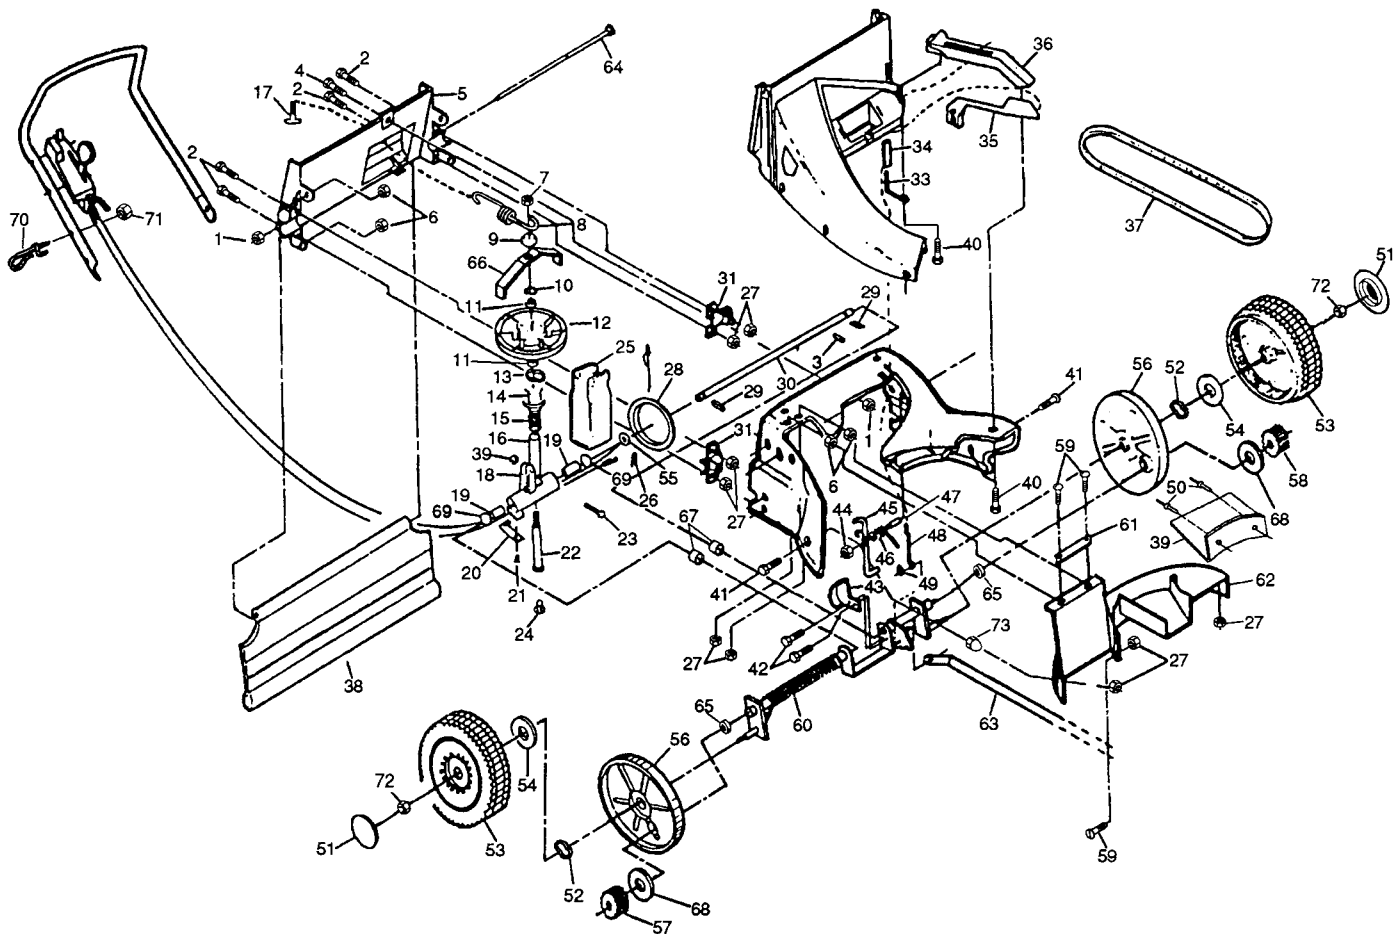

Prod.No: 954 06 75-01

Engine: B & S 124802 Type: 3426 Trim: 02

SPAREPARTS

107 25 77-64

*These parts must be purchased through an authorized Briggs & Stratton dealer.

Key No.	Part No.	Description	Key No.	Part No.	Description	Key No.	Part No.	Description
1	5320838-16	Self-Tapping Screw #10-32 x 5/8	40	5327507-17	Handle Bracket Assembly (Left)	76	5320876-77	Hi-Pro Key #HP-505
2	5322131-46	Cable Clamp*	42	5327506-94	Hi-Vac Tunnel	77	5320845-96	Engine Pulley
3	5321252-81	Drive Control Bar	45	5327521-10	Rear Door	78	5327516-25	Spacer
4	5321388-56	Upper Handle	46	5327507-83	Spring (Left)	79	-----	Engine - Briggs & Stratton*
5	5321288-89	Machine Screw 1/4-20 x 2-3/4	47	5327508-93	Hinge Rod			Model No. 124802
6	5321288-90	Machine Screw 1/4-20 x 2-1/4	48	5327518-72	Truss Head Screw 1/4-20 x 1/2	81	5320839-23	Flanged Locknut 3/8-16
7	5327515-84	Screw #6-20 x 3/8	52	5327507-00	Battery Cover	82	5327511-54	Screw #8-16 x .62
8	5327009-19	Drive/Speed Control Assembly	53	5327013-59	Lawn Mower Housing	--	5327010-07	Operator's Manual (Scandinavian)
10	8732204-00	Hex Nut	54	5327511-55	Screw #8-16 x 1	--	5327010-06	Operator's Manual (European)
11	5320571-43	Wave Washer	55	8741004-12	Flat Head Machine Screw 1/4-20 x 3/4	--	5328013-16	Speed Control Decal
12	5327513-85	Spacer				--	5327513-39	Quick 7 Decal
14	8736804-00	Locknut 1/4-20	56	5321250-78	Engine Washer	--	5321073-39	Danger Decal (English/French)
15	5321349-33	Engine Zone Control Cable	57	5328509-98	Hex Head Thread Rolling Screw 3/8-16 x 1-1/8	--	5321298-40	Stripe Decal (Tunnel)
16	5320860-55	Hex Head Bolt 1/4-20 x 1-1/4				--	5321413-39	Decal (Front of Housing)
17	5321363-76	Handle Knob	58	5328510-00	Belt Snubber	--	5321413-38	"Partner" Decal
18	5321252-51	Engine Control Bar	59	5327508-38	Torque Tube Bushing	--	5327514-73	Warning Decal (English/French)
19	5321252-54	MZR Bracket	60	8743104-16	Truss Head Screw 1/4-20 x 1	--	5328001-97	Noise Level Decal
21	5321388-55	Lower Handle	61	5328005-44	Hubcap	--	5327006-96	Warning Decal (Multi)
22	5321319-59	Handle Bolt 5/16-18 x 1-3/4	62	5327006-46	Throttle Control	--	5321371-29	Caution Decal (English/French)
23	5320664-26	Wire Tie	63	5328013-78	Wheel and Tire Assembly	--	5328010-36	Danish Importer Decal
25	8736804-00	Locknut 1/4-20	64	5320857-23	Washer	--	5321340-87	Hi-Vac Decal (Tunnel)
26	5327517-82	Spacer	65	5321253-01	Front Torque Assembly	--	5321299-93	Drive Control Decal
27	5327521-83	Shoulder Bolt	66	5320837-31	Push Nut			
28	5321388-53	Handle Link (Right)	67	5321388-51	Front Baffle			
29	5321388-54	Handle Link (Left)	68	5328510-84	Hex Head Screw 3/8-24 x 1-3/8			
31	5320631-24	Locknut	69	5328502-63	Helical Lock Washer			
34	8747605-14	Hex Head Bolt 5/16-18 x 7/8	70	5328510-74	Hardened Washer			
35	8749305-22	Hex Head Bolt 5/16-18 x 1-3/8	71	5321347-68	22" Blade			
36	5320652-31	Hex Head Machine Screw 1/4-20 x 1/2	72	5328515-14	Blade Adapter			
37	8747805-28	Hex Head Bolt 5/16-18 x 1-3/4	73	5321326-87	Catcher Frame			
38	5327507-20	Handle Bracket Assembly (Right)	74	5321327-86	Grass Catcher			
			75	5320597-08	Set Screw 1/4-20 x 5/16			