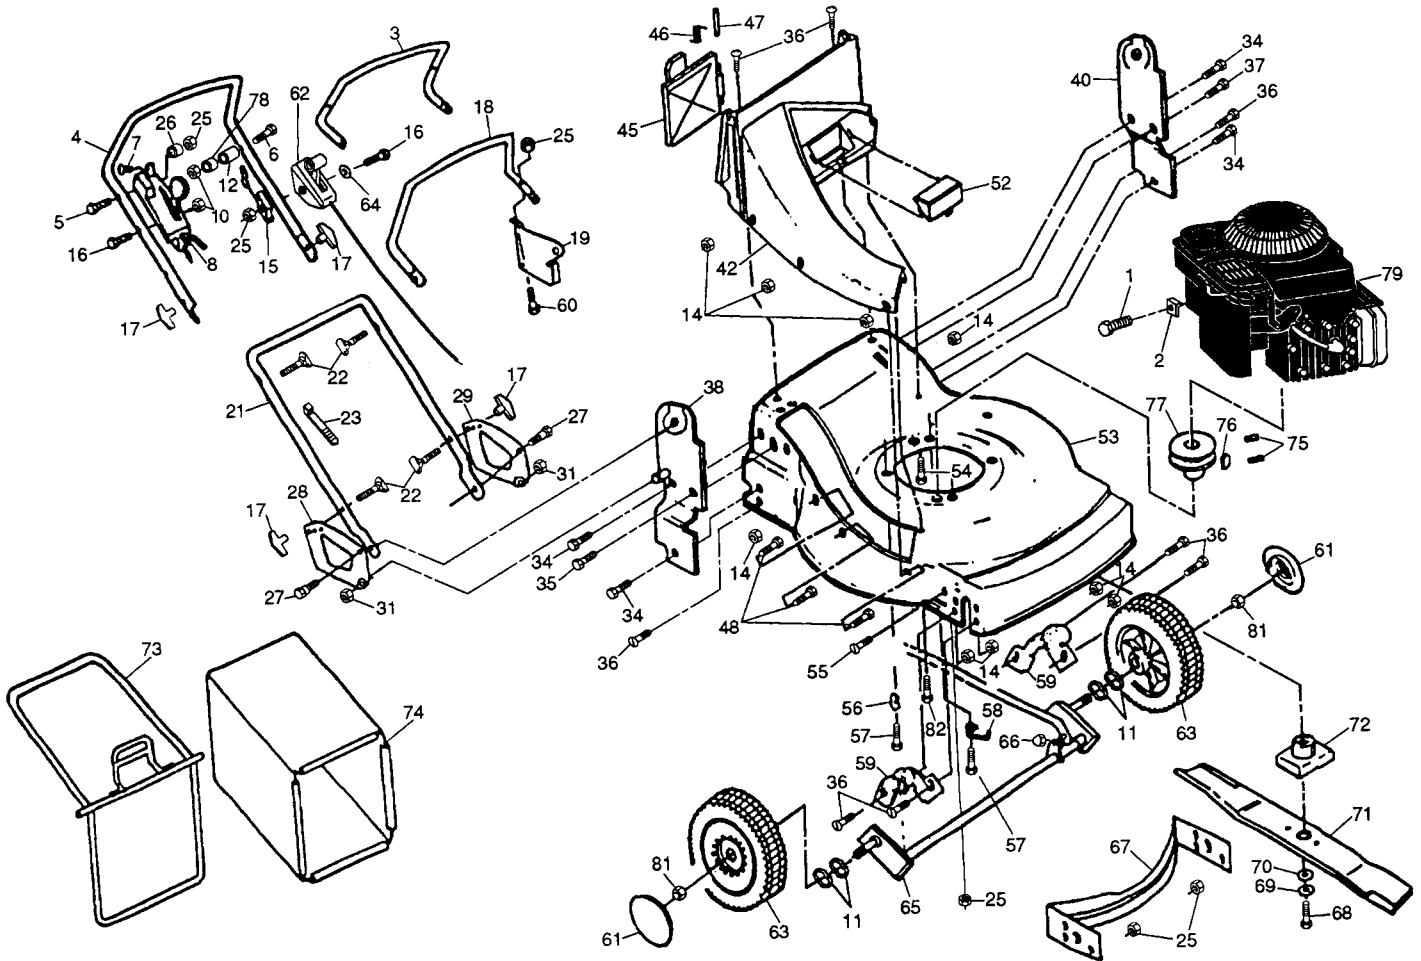

Prod.No: 954 06 75-01

Engine: B & S 124802 Type: 3426 Trim: 02

SPAREPARTS

107 25 77-64

*These parts must be purchased through an authorized Briggs & Stratton dealer.

Key No.	Part No.	Description	Key No.	Part No.	Description	Key No.	Part No.	Description
1	5320838-16	Self-Tapping Screw #10-32 x 5/8	40	5327507-17	Handle Bracket Assembly (Left)	76	5320876-77	Hi-Pro Key #HP-505
2	5322131-46	Cable Clamp*	42	5327506-94	Hi-Vac Tunnel	77	5320845-96	Engine Pulley
3	5321252-81	Drive Control Bar	45	5327521-10	Rear Door	78	5327516-25	Spacer
4	5321388-56	Upper Handle	46	5327507-83	Spring (Left)	79	-----	Engine - Briggs & Stratton*
5	5321288-89	Machine Screw 1/4-20 x 2-3/4	47	5327508-93	Hinge Rod			Model No. 124802
6	5321288-90	Machine Screw 1/4-20 x 2-1/4	48	5327518-72	Truss Head Screw 1/4-20 x 1/2	81	5320839-23	Flanged Locknut 3/8-16
7	5327515-84	Screw #6-20 x 3/8	52	5327507-00	Battery Cover	82	5327511-54	Screw #8-16 x .62
8	5327009-19	Drive/Speed Control Assembly	53	5327013-59	Lawn Mower Housing	--	5327010-07	Operator's Manual (Scandinavian)
10	8732204-00	Hex Nut	54	5327511-55	Screw #8-16 x 1	--	5327010-06	Operator's Manual (European)
11	5320571-43	Wave Washer	55	8741004-12	Flat Head Machine Screw 1/4-20 x 3/4	--	5328013-16	Speed Control Decal
12	5327513-85	Spacer				--	5327513-39	Quick 7 Decal
14	8736804-00	Locknut 1/4-20	56	5321250-78	Engine Washer	--	5321073-39	Danger Decal (English/French)
15	5321349-33	Engine Zone Control Cable	57	5328509-98	Hex Head Thread Rolling Screw 3/8-16 x 1-1/8	--	5321298-40	Stripe Decal (Tunnel)
16	5320860-55	Hex Head Bolt 1/4-20 x 1-1/4				--	5321413-39	Decal (Front of Housing)
17	5321363-76	Handle Knob	58	5328510-00	Belt Snubber	--	5321413-38	"Partner" Decal
18	5321252-51	Engine Control Bar	59	5327508-38	Torque Tube Bushing	--	5327514-73	Warning Decal (English/French)
19	5321252-54	MZR Bracket	60	8743104-16	Truss Head Screw 1/4-20 x 1	--	5328001-97	Noise Level Decal
21	5321388-55	Lower Handle	61	5328005-44	Hubcap	--	5327006-96	Warning Decal (Multi)
22	5321319-59	Handle Bolt 5/16-18 x 1-3/4	62	5327006-46	Throttle Control	--	5321371-29	Caution Decal (English/French)
23	5320664-26	Wire Tie	63	5328013-78	Wheel and Tire Assembly	--	5328010-36	Danish Importer Decal
25	8736804-00	Locknut 1/4-20	64	5320857-23	Washer	--	5321340-87	Hi-Vac Decal (Tunnel)
26	5327517-82	Spacer	65	5321253-01	Front Torque Assembly	--	5321299-93	Drive Control Decal
27	5327521-83	Shoulder Bolt	66	5320837-31	Push Nut			
28	5321388-53	Handle Link (Right)	67	5321388-51	Front Baffle			
29	5321388-54	Handle Link (Left)	68	5328510-84	Hex Head Screw 3/8-24 x 1-3/8			
31	5320631-24	Locknut	69	5328502-63	Helical Lock Washer			
34	8747605-14	Hex Head Bolt 5/16-18 x 7/8	70	5328510-74	Hardened Washer			
35	8749305-22	Hex Head Bolt 5/16-18 x 1-3/8	71	5321347-68	22" Blade			
36	5320652-31	Hex Head Machine Screw 1/4-20 x 1/2	72	5328515-14	Blade Adapter			
37	8747805-28	Hex Head Bolt 5/16-18 x 1-3/4	73	5321326-87	Catcher Frame			
38	5327507-20	Handle Bracket Assembly (Right)	74	5321327-86	Grass Catcher			
			75	5320597-08	Set Screw 1/4-20 x 5/16			