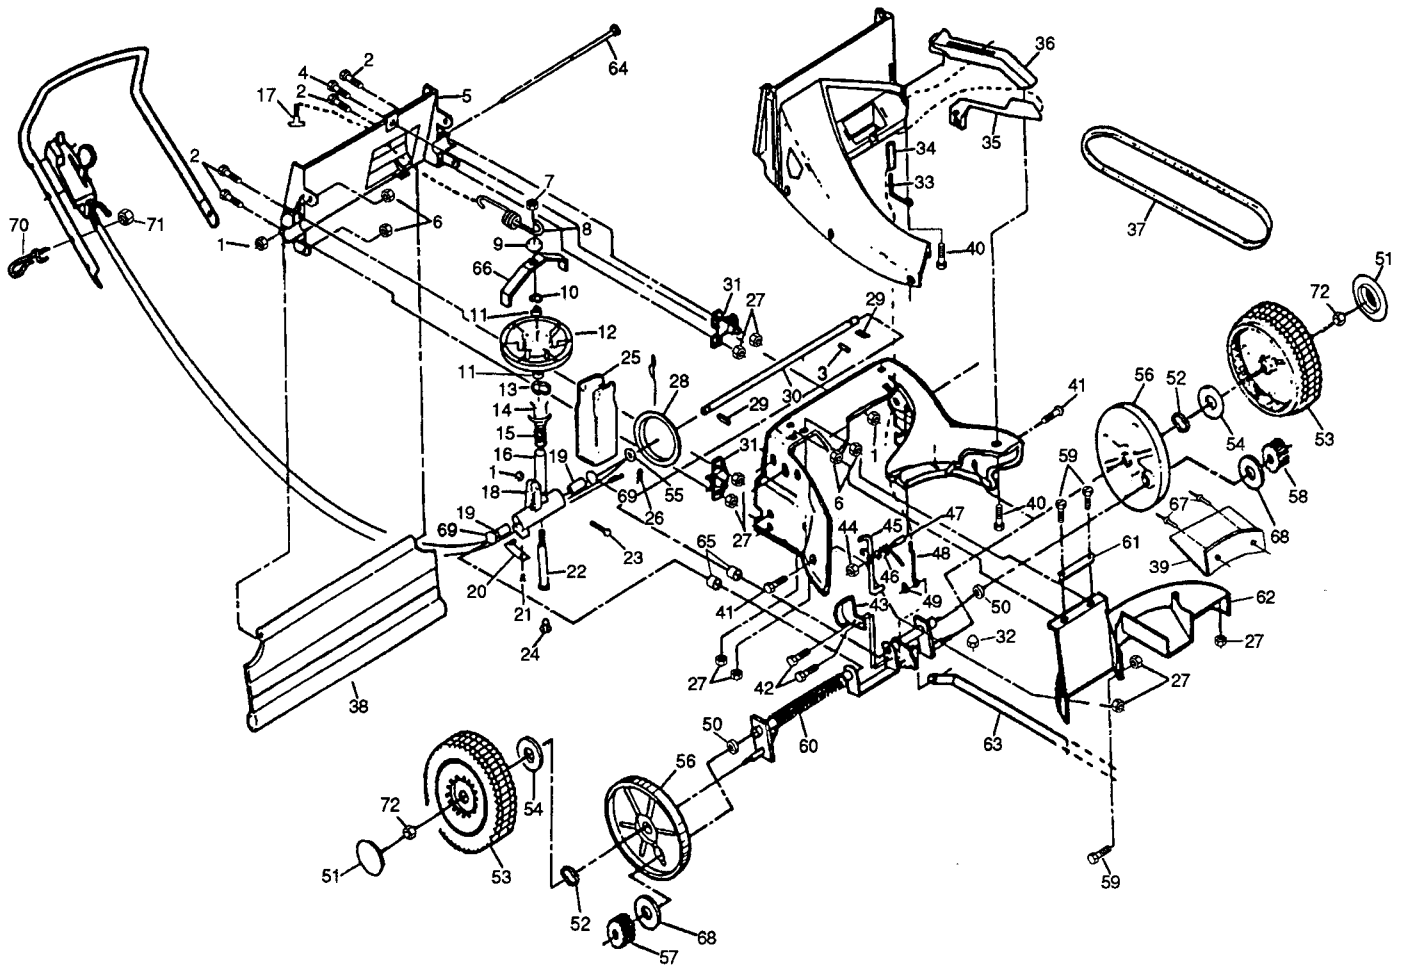

Prod.No: 954 06 76-01

Engine: B & S 124807 Type: 3429 Trim: 02

SPAREPARTS

107 26 16-62

*These parts must be purchased through an authorized Briggs & Stratton dealer.

Key No.	Part No.	Description	Key No.	Part No.	Description	Key No.	Part No.	Description
1	5320838-16	Self-Tapping Screw #10-32 x 5/8	42	5327506-94	Hi-Vac Tunnel	77	5320845-96	Engine Pulley
2	5322131-46	Cable Clamp *	45	5327521-10	Rear Door	78	5327516-25	Spacer
3	5321252-81	Drive Control Bar	46	5327507-83	Spring (Left)	79		Engine - Briggs & Stratton*
4	5321388-56	Upper Handle	47	5327508-93	Hinge Rod			Model No. 124807
5	5321288-89	Machine Screw 1/4-20 x 2-3/4	48	5327518-72	Truss Head Screw 1/4-20 x 1/2	80	5320860-55	Machine Screw 1/4-20 x 2.25
6	5321288-90	Machine Screw 1/4-20 x 2-1/4	50	5327511-54	Screw #8-16 x .62	81	5320839-23	Flanged Locknut 3/8-16
7	5327515-84	Screw #6-20 x 3/8	52	5327507-00	Battery Cover	82	5327509-09	Battery
8	5327009-18	Drive/Speed Control Assembly	53	5327513-59	Lawn Mower Housing	83	5320866-49	Battery Pad
10	8732204-00	Hex Nut	54	5327511-55	Screw #8-16 x 1	--	5321300-24	Battery Charger (not shown)
11	5320571-43	Wave Washer	55	8741004-12	Flat Head Machine Screw 1/4-20 x 3/4	--	5168446-00	Molded Key (not shown)
12	5327513-85	Spacer	56	5321250-78	Engine Washer	--	5327010-07	Operator's Manual (Scandinavian)
14	8736804-00	Locknut 1/4-20	57	5328509-98	Hex Head Thread Rolling Screw 3/8-16 x 1-1/8	--	5327010-06	Operator's Manual (European)
15	5321349-33	Engine Zone Control Cable	58	5328510-00	Belt Snubber	--	5321413-17	Speed Control Decal
16	5320860-55	Machine Screw 1/4-20 x 2-1/4	59	5327508-38	Torque Tube Bushing	--	5327513-39	Quick 7 Decal
17	5321363-76	Handle Knob	59	5328510-00	Shoulder Bolt	--	5321073-39	Danger Decal (English/French)
18	5321252-51	Engine Control Bar	60	8743104-16	Truss Head Screw 1/4-20 x 1	--	5321298-40	Stripe Decal (Tunnel)
19	5321252-54	MZR Bracket	61	5328005-44	Hubcap	--	5321413-37	Model Decal (Front of Housing)
20	5320652-31	Screw 1/4-20 x 1/2	62	5327005-97	Throttle Control	--	5321413-38	"Partner" Decal (Front of Housing)
21	5321388-55	Lower Handle	63	5328013-78	Wheel and Tire Assembly	--	5327514-73	Warning Decal (English/French)
22	5321319-59	Handle Bolt 5/16-18 x 1-3/4	64	5320857-23	Washer	--	5328001-97	Noise Level Decal
23	5320664-26	Wire Tie	65	5321253-01	Front Torque Assembly	--	5321371-29	Caution Decal (English/French)
25	8736804-00	Locknut 1/4-20	66	5320837-31	Push Nut	--	5327006-96	Warning Decal (Multilingual)
26	5327517-82	Spacer	67	5321388-72	Front Baffle	--	5328010-36	Danish Importer Decal
27	5327521-83	Shoulder Bolt	68	5328510-84	Hex Head Screw 3/8-24 x 1-3/8	--	5321299-93	Drive Control Decal
28	5321388-53	Handle Link (Right)	69	5328502-63	Helical Lock Washer			
29	5321388-54	Handle Link (Left)	70	5328510-74	Hardened Washer			
31	5320631-24	Locknut	71	5321347-68	22" Blade			
34	8747605-14	Hex Head Bolt 5/16-18 x 7/8	72	5328515-14	Blade Adapter			
35	8749305-22	Hex Head Bolt 5/16-18 x 1-3/8	73	5321326-87	Catcher Frame			
36	5320652-31	Hex Head Machine Screw 1/4-20 x 1/2	74	5321327-86	Grass Catcher			
37	8747805-28	Hex Head Bolt 5/16-18 x 1-3/4	75	5320597-08	Set Screw 1/4-20 x 5/16			
38	5327507-20	Handle Bracket Assembly (Right)	76	5320876-77	Hi-Pro Key #HP-505			
40	5327507-17	Handle Bracket Assembly (Left)						