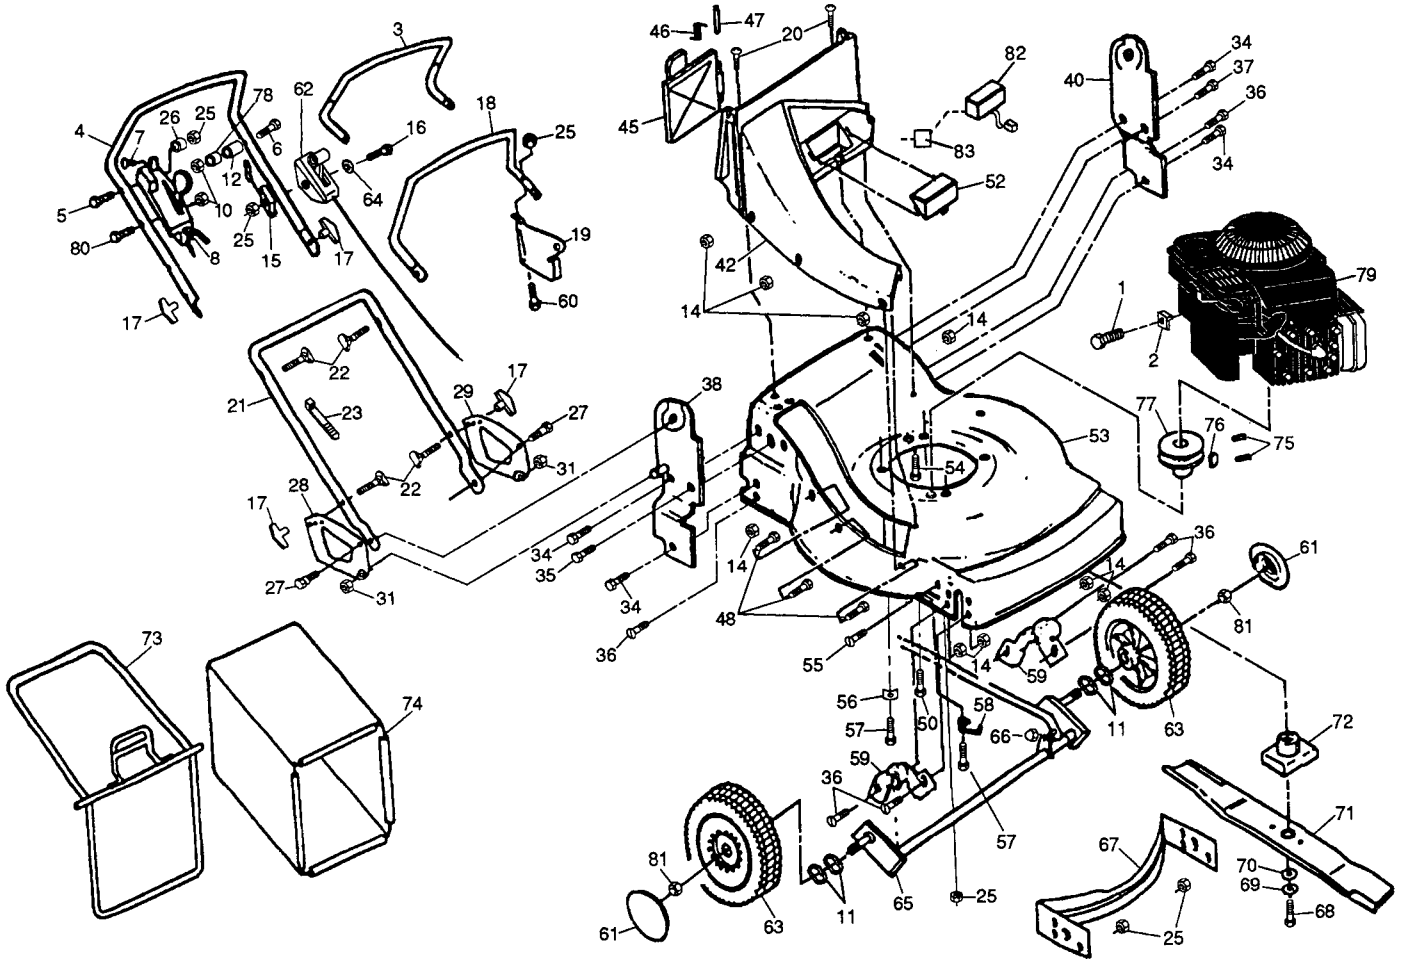

Prod.No: 954 06 76-01

Engine: B & S 124807 Type: 3429 Trim: 02

SPAREPARTS

107 26 16-62

*These parts must be purchased through an authorized Briggs & Stratton dealer.

Key No.	Part No.	Description	Key No.	Part No.	Description	Key No.	Part No.	Description
1	5320838-16	Self-Tapping Screw #10-32 x 5/8	42	5327506-94	Hi-Vac Tunnel	77	5320845-96	Engine Pulley
2	5322131-46	Cable Clamp *	45	5327521-10	Rear Door	78	5327516-25	Spacer
3	5321252-81	Drive Control Bar	46	5327507-83	Spring (Left)	79		Engine - Briggs & Stratton*
4	5321388-56	Upper Handle	47	5327508-93	Hinge Rod			Model No. 124807
5	5321288-89	Machine Screw 1/4-20 x 2-3/4	48	5327518-72	Truss Head Screw 1/4-20 x 1/2	80	5320860-55	Machine Screw 1/4-20 x 2.25
6	5321288-90	Machine Screw 1/4-20 x 2-1/4	50	5327511-54	Screw #8-16 x .62	81	5320839-23	Flanged Locknut 3/8-16
7	5327515-84	Screw #6-20 x 3/8	52	5327507-00	Battery Cover	82	5327509-09	Battery
8	5327009-18	Drive/Speed Control Assembly	53	5327513-59	Lawn Mower Housing	83	5320866-49	Battery Pad
10	8732204-00	Hex Nut	54	5327511-55	Screw #8-16 x 1	--	5321300-24	Battery Charger (not shown)
11	5320571-43	Wave Washer	55	8741004-12	Flat Head Machine Screw 1/4-20 x 3/4	--	5168446-00	Molded Key (not shown)
12	5327513-85	Spacer	56	5321250-78	Engine Washer	--	5327010-07	Operator's Manual (Scandinavian)
14	8736804-00	Locknut 1/4-20	57	5328509-98	Hex Head Thread Rolling Screw 3/8-16 x 1-1/8	--	5327010-06	Operator's Manual (European)
15	5321349-33	Engine Zone Control Cable	58	5328510-00	Belt Snubber	--	5321413-17	Speed Control Decal
16	5320860-55	Machine Screw 1/4-20 x 2-1/4	59	5327508-38	Torque Tube Bushing	--	5327513-39	Quick 7 Decal
17	5321363-76	Handle Knob	59	5328510-00	Shoulder Bolt	--	5321073-39	Danger Decal (English/French)
18	5321252-51	Engine Control Bar	60	8743104-16	Truss Head Screw 1/4-20 x 1	--	5321298-40	Stripe Decal (Tunnel)
19	5321252-54	MZR Bracket	61	5328005-44	Hubcap	--	5321413-37	Model Decal (Front of Housing)
20	5320652-31	Screw 1/4-20 x 1/2	62	5327005-97	Throttle Control	--	5321413-38	"Partner" Decal (Front of Housing)
21	5321388-55	Lower Handle	63	5328013-78	Wheel and Tire Assembly	--	5327514-73	Warning Decal (English/French)
22	5321319-59	Handle Bolt 5/16-18 x 1-3/4	64	5320857-23	Washer	--	5328001-97	Noise Level Decal
23	5320664-26	Wire Tie	65	5321253-01	Front Torque Assembly	--	5321371-29	Caution Decal (English/French)
25	8736804-00	Locknut 1/4-20	66	5320837-31	Push Nut	--	5327006-96	Warning Decal (Multilingual)
26	5327517-82	Spacer	67	5321388-72	Front Baffle	--	5328010-36	Danish Importer Decal
27	5327521-83	Shoulder Bolt	68	5328510-84	Hex Head Screw 3/8-24 x 1-3/8	--	5321299-93	Drive Control Decal
28	5321388-53	Handle Link (Right)	69	5328502-63	Helical Lock Washer			
29	5321388-54	Handle Link (Left)	70	5328510-74	Hardened Washer			
31	5320631-24	Locknut	71	5321347-68	22" Blade			
34	8747605-14	Hex Head Bolt 5/16-18 x 7/8	72	5328515-14	Blade Adapter			
35	8749305-22	Hex Head Bolt 5/16-18 x 1-3/8	73	5321326-87	Catcher Frame			
36	5320652-31	Hex Head Machine Screw 1/4-20 x 1/2	74	5321327-86	Grass Catcher			
37	8747805-28	Hex Head Bolt 5/16-18 x 1-3/4	75	5320597-08	Set Screw 1/4-20 x 5/16			
38	5327507-20	Handle Bracket Assembly (Right)	76	5320876-77	Hi-Pro Key #HP-505			
40	5327507-17	Handle Bracket Assembly (Left)						